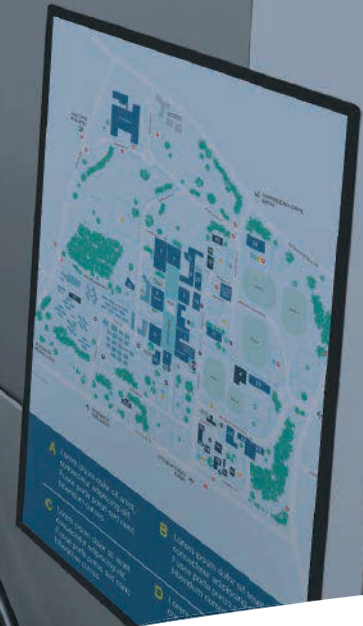

EDUCATION

MENU BOARD
BULLETIN BOARD
RUN ADVERTISING KIOSKS
COMPETITIONS
MARKET SURVEYS
EVENT REGISTRATION
VISITOR SIGN-IN AND MORE
WAYFINDER
DIGITAL SIGNAGE MADE EASY

EDUCATION

INCREASE STUDENT AND STAFF ENGAGEMENT

Use digital signage solutions as a versatile visual tool: eye-catching images, live social media feeds and any special content for schools.

CUT YOUR COSTS SIGNIFICANTLY AND REDUCE YOUR CARBON FOOTPRINT

Get rid of leaflets, expensive message boards, and outdated paper-based solutions.

BROADCAST RELEVANT INFORMATION INSTANTLY

From highlighting school events and reminders to providing directions and maps - keep university, high school and campus staff updated with all the important and relevant information.

FULL CONTROL AND OPERATION

Control your whole network and monitor performance via a web browser from a central remote location. Perfect for one location or scale up to any number of locations.

Cybercast digital signage is the perfect tool to communicate quickly and efficiently to the masses during an emergency by using our one touch 'Panic Campaign' feature.