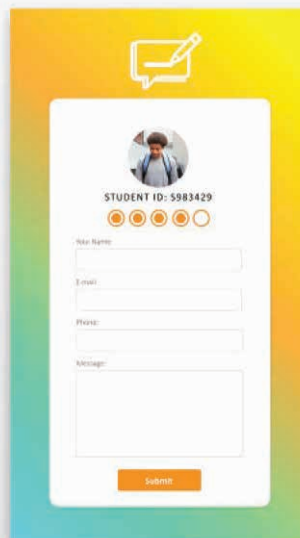

EDUCATION

MENU BOARD
BULLETIN BOARD
RUN ADVERTISING KIOSKS
COMPETITIONS
MARKET SURVEYS
EVENT REGISTRATION
VISITOR SIGN-IN AND MORE
WAYFINDER
DIGITAL SIGNAGE MADE EASY

EDUCATION

INCREASE STUDENT AND STAFF ENGAGEMENT

Use digital signage solutions as a versatile visual tool: eye-catching images, live social media feeds and any special content for schools.

CUT YOUR COSTS SIGNIFICANTLY AND REDUCE YOUR CARBON FOOTPRINT

Get rid of leaflets, expensive message boards, and outdated paper-based solutions.

BROADCAST RELEVANT INFORMATION INSTANTLY

From highlighting school events and reminders to providing directions and maps - keep university, high school and campus staff updated with all the important and relevant information.

FULL CONTROL AND OPERATION

Control your whole network and monitor performance via a web browser from a central remote location. Perfect for one location or scale up to any number of locations.

Cybercast digital signage is the perfect tool to communicate quickly and efficiently to the masses during an emergency by using our one touch 'Panic Campaign' feature.