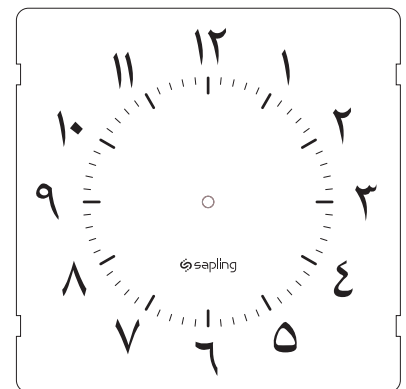

Dial F

Dial G

**Dial Customization Options:**

Dial Z

Get your logo printed on your analog clock dial! For more information, including additional costs, please contact your Sapling Representative.

**Round Analog Clock Case:**