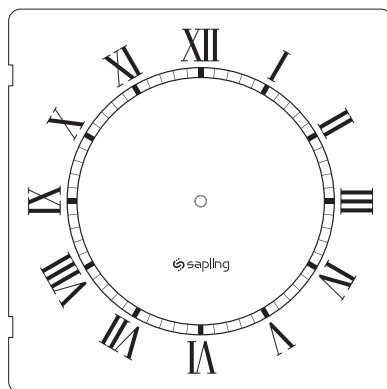

Square/Round Dial Options:

Standard Dials

-At no additional cost

Specialty Dials

-Additional cost will apply

Dial E