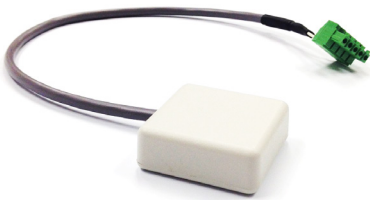

Additional Options:

Accessories:

Temperature Sensor

Sapling's Temperature Sensor will allow digital clocks to alternate between time and temperature. The temperature can be displayed in either Fahrenheit or Celcius. The sensor is provided with a 5 foot (152 cm) interface cable. The Temperature Sensor will only interface with the 3200 or 3300 digital clock models.