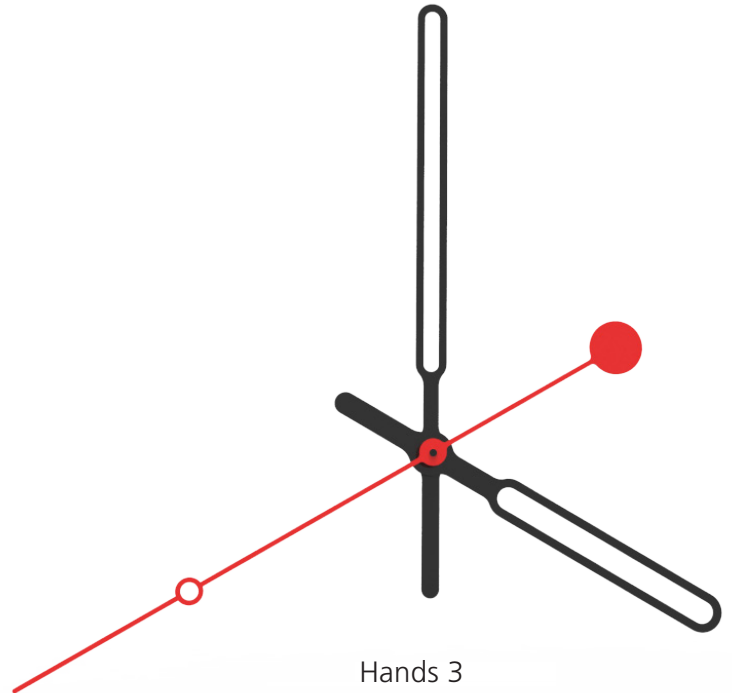

Hands Options:

Standard Hands

- At no additional cost

Specialty Hands

- Additional cost will apply

Hands 3