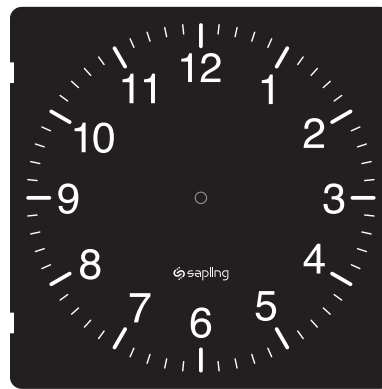

Dial F

Dial G

**Dial Customization Options:**

Dial Z

Get your logo printed on your analog clock dial! For more information, including additional costs, please contact your Sapling Representative.

**Round Analog Clock Case:**