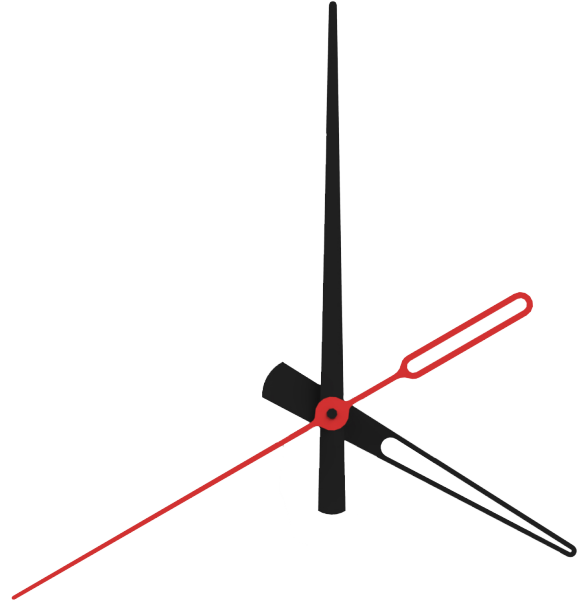

Specialty Hands

- Additional cost will apply

Hands 1