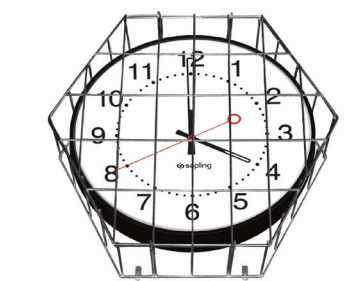

Wire Guard - Analog Clocks

Designed to protect clocks in gymnasiums and other harsh environments, each wire guard is constructed with steel rods and dipped in a zinc coating to provide maximum protection in any setting. Used in conjunction with Sapling 12" (30 cm) and 16" (40 cm) round analog clocks.