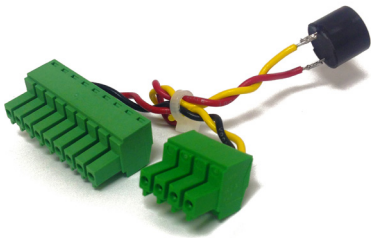

Accessories:

Buzzer

Installed inside a digital clock, Sapling's buzzer accessory works in conjunction with Sapling's Elapsed Timer to sound an audible tone at the end of a countdown. The buzzer will only interface with a 3300 digital clock model.