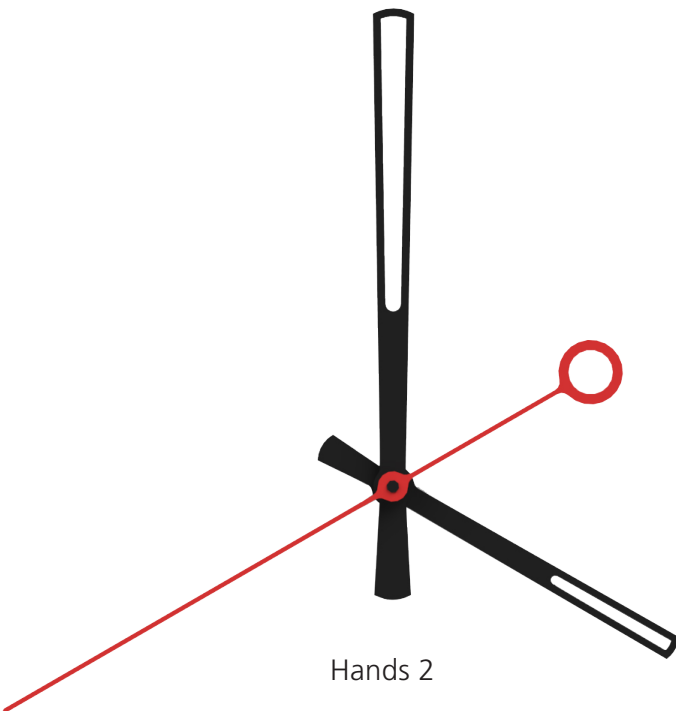

Hands Options:

Standard Hands

- At no additional cost

Specialty Hands

- Additional cost will apply

Hands 2