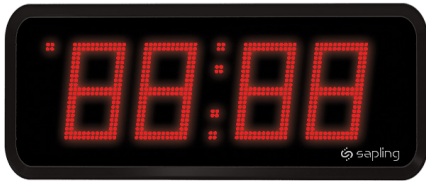

## Sapling Dot Matrix Messaging Clocks:

Messaging Clocks

\*Available **ONLY** with 2.5" digits, 6 digits, and a red display

**Premium Large Digital Clock Options:**

**Model:**

Indoor or Outdoor (IP 66)

Indoor Use Only

**Number of Digits:**

Four Digits

Six Digits

**Size Availability:**

6.0" Digit height

9.0" Digit height

12.0" Digit height

**Clock Mount:**