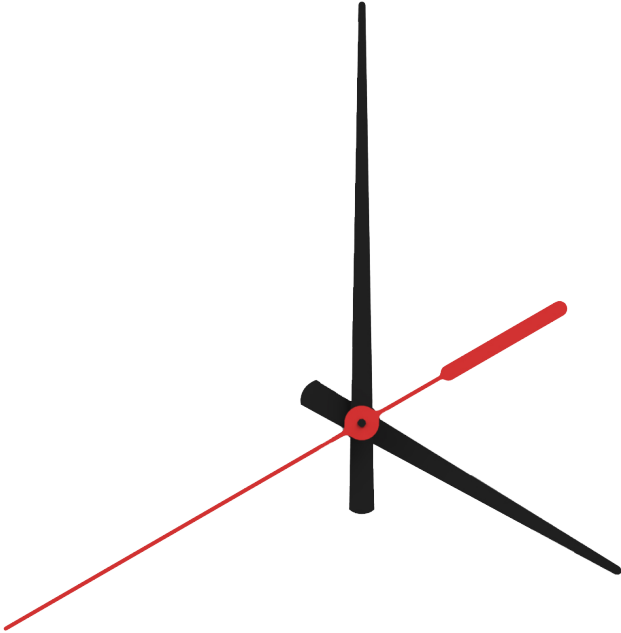

#### Shape:

Round

Square

#### Clock Mount:

Surface/Wall Mount

Double Mount from Wall

Double Mount from Ceiling

**Hands Options:**

**Standard Hands**

- At no additional cost

**Specialty Hands**