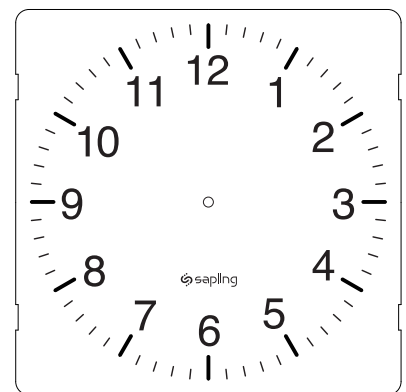

Square/Round Dial Options:

Standard Dials

-At no additional cost

Specialty Dials

-Additional cost will apply

Dial D