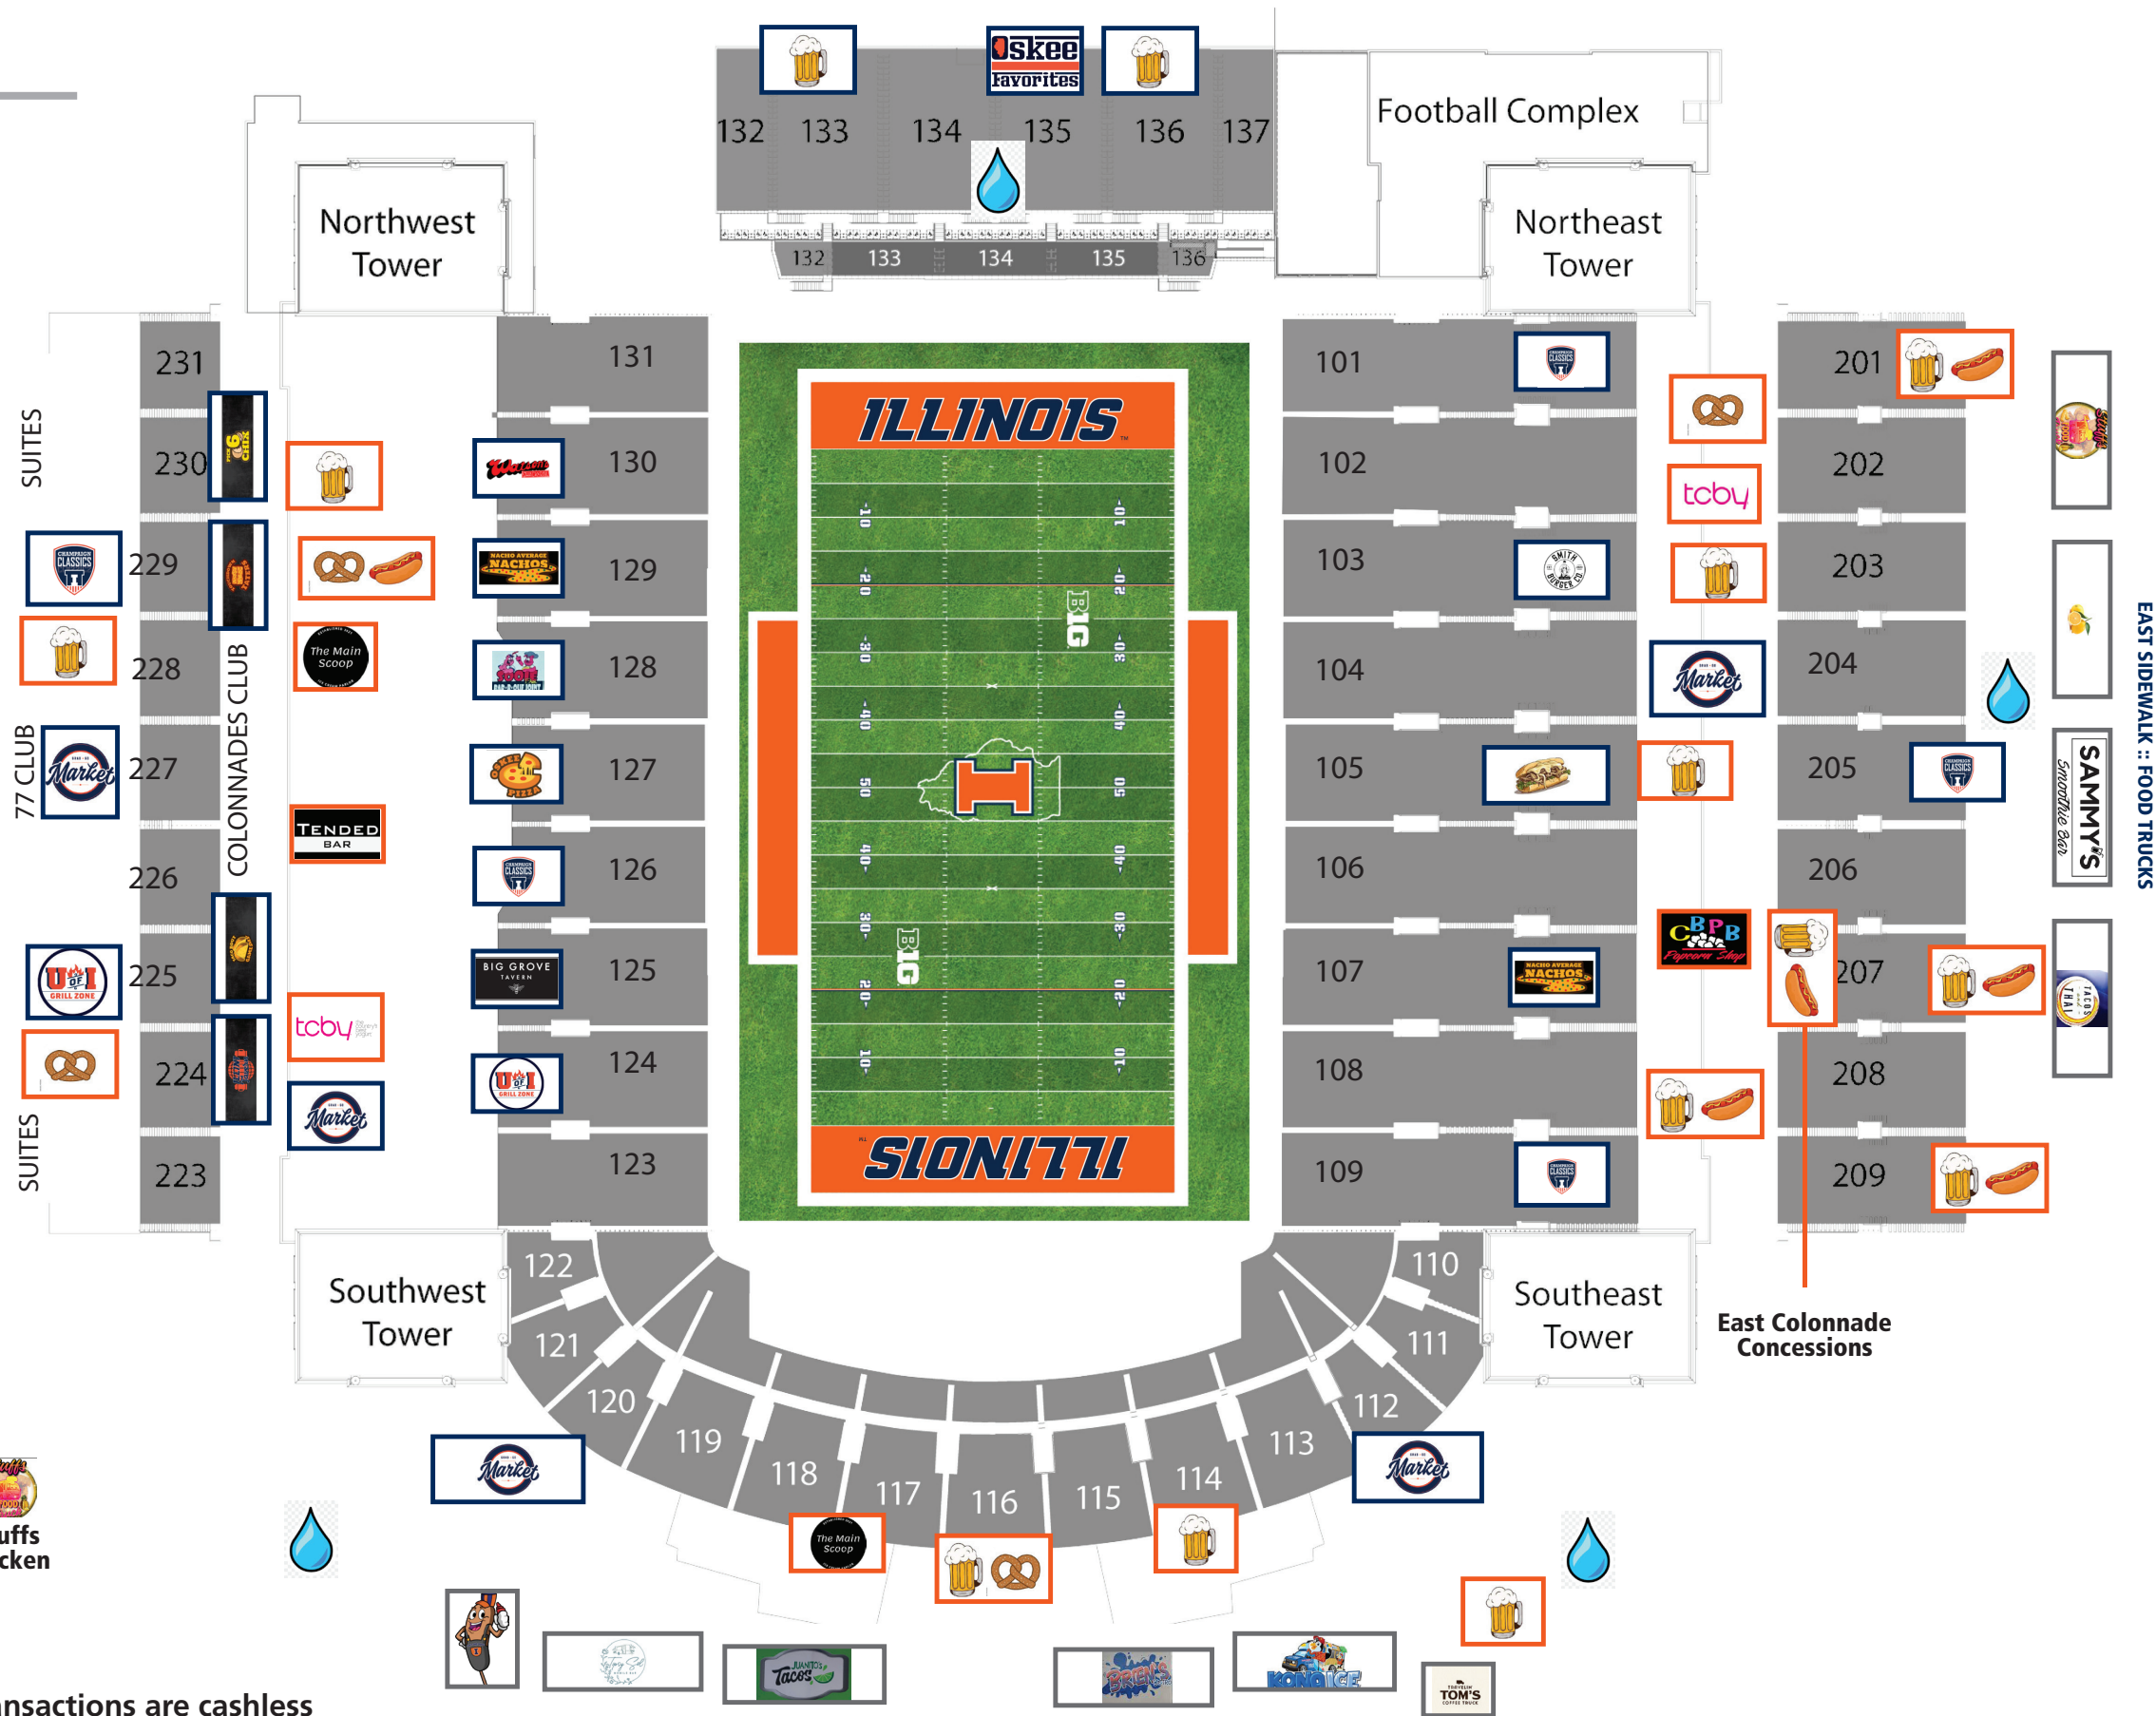

MEMORIAL STADIUM CONCESSIONS

2024 STADIUM FOOD MAP

CONCESSIONS STANDS

| | | |
|-----------------------------|----------------------------|--------------------------|
| Big Grove Tavern | Nacho Average Tacos | Sooie Bros. BBQ |
| Champaign Classics | Oskee Favorites | Taco Bout Gameday |
| Illini Cheese steak | Oskee Pizzeria | Touchdown Taters |
| Illini Markets | Pick 6 Chix | U of I Grill Zone |
| Illini Tavern Burger | Smith Burger | Watson's Chicken |

PORTABLE STANDS

| | | |
|---------------------|-----------------------|-----------------------|
| Pretzel Cart | Beer Portables | The Main Scoop |
| Toby | CPBP Popcorn | Water Monsters |
| TCBY | | |

FOOD TRUCKS

| | | | |
|-----------------------|---------------------|--------------------------|-------------------------|
| Kona Ice | Tom's Coffee | Sammy's Smoothies | Tacos and Thai |
| Brien's Bistro | Tippy Sol | Juanito's Tacos | Lemonade Factory |
| | | Stuffs Chicken | |

ILLINOIS serves Coke® products. Concessions transactions are cashless

TABLE: Blue designates fixed stands :: Orange designates portables :: Gray designates food trucks