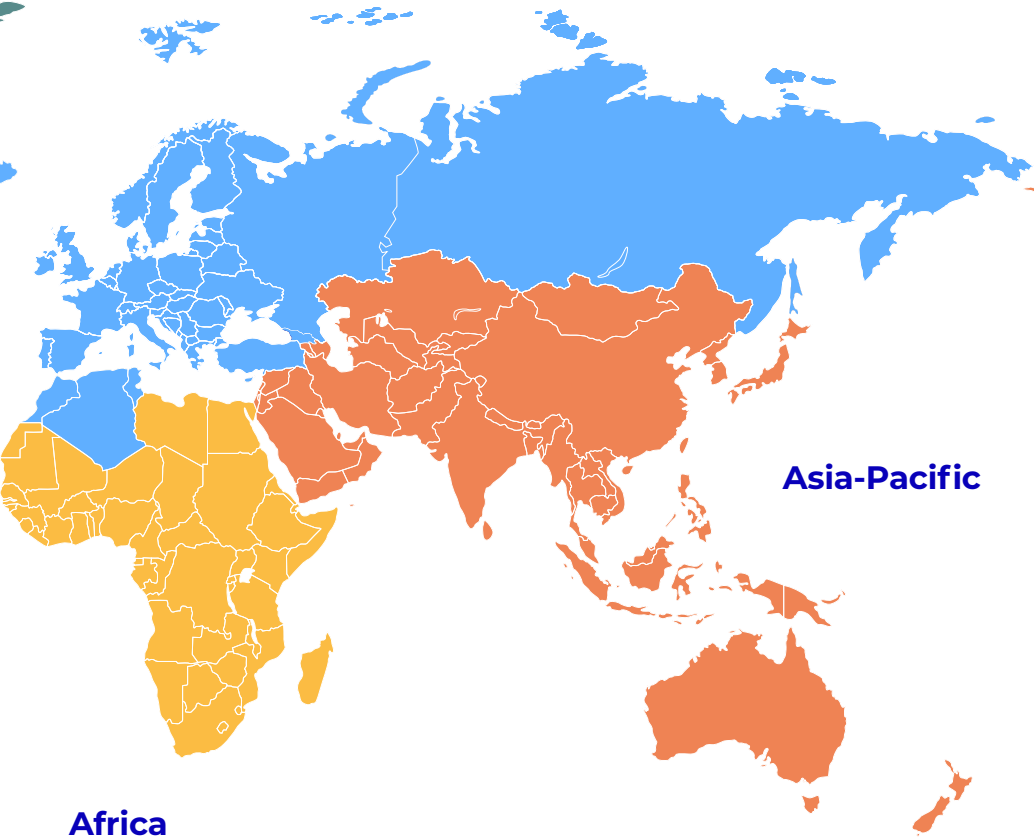

FLYING BLUE Reward Travel Zones

All mileage amounts shown for one-way travel on Air France or KLM operated flights

North America

Europe

Central & South America

Africa

Asia-Pacific

One-way Entry Fare in Miles*

CENTRAL & SOUTH AMERICA (incl. the Caribbean)

- . Argentina
- . Aruba
- . Barbados
- . Brazil
- . Chile
- . Colombia
- . Costa Rica
- . Cuba
- . Dominican Republic
- . Ecuador
- . French Guiana
- . Guadeloupe
- . Haiti
- . Martinique
- . Netherlands Antilles
- . Panama
- . Peru
- . Suriname
- . Trinidad and Tobago
- . Venezuela

ASIA-PACIFIC (incl. Middle East)

- . Bahrain
- . China
- . French Polynesia
- . Hong Kong
- . India
- . Indonesia
- . Israel
- . Japan
- . Jordan
- . Kuwait
- . Lebanon
- . Malaysia
- . Maldives
- . Oman
- . Philippines
- . Saudi Arabia
- . Singapore
- . South Korea
- . Sri Lanka
- . Taiwan
- . Thailand
- . United Arab Emirates
- . Vietnam

NORTH AMERICA

- . Canada
- . Mexico
- . United States