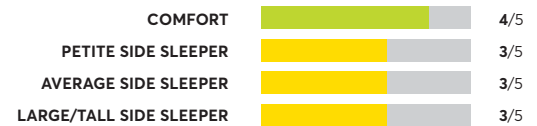

OVERALL SCORE

WinkBeds The Plus

✔ CR Recommended

OVERALL SCORE

Serta iComfort CF 2000 12.5" Hybrid Firm

✔ CR Recommended

OVERALL SCORE

Kingsdown Passions Aspiration Pillow-Top

✔ CR Recommended

OVERALL SCORE

Stearns & Foster Estate 13.5" Extra Firm

✔ CR Recommended

OVERALL SCORE

Duxiana DUX 1001

OVERALL SCORE

Saatva Classic Luxury Firm 14.5"

OVERALL SCORE

Casper Nova Hybrid

OVERALL SCORE

164 Rated Models

(as of March 2024)

Denver Mattress Doctor's Choice Elite Euro Top

OVERALL SCORE

Aireloom Hybrid 14.75" Luxury Firm

OVERALL SCORE

Saatva Classic Luxury Firm 14.5"

OVERALL SCORE

Awara Premier Natural Hybrid

OVERALL SCORE

Allswell Original 10" Hybrid

OVERALL SCORE

Sealy Posturepedic Mountain Ridge V Medium 11.5"