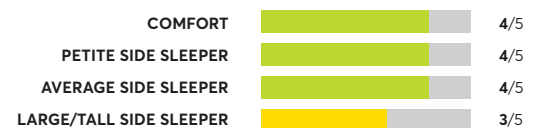

OVERALL SCORE

164 Rated Models

(as of March 2024)

<p>Keetsa The Keetsa Pillow Plus</p>	<p>OVERALL SCORE</p> <p>70</p>	<p>COMFORT -</p> <p>PETITE SIDE SLEEPER 3/5</p> <p>AVERAGE SIDE SLEEPER 3/5</p> <p>LARGE/TALL SIDE SLEEPER 3/5</p>
<p>Hybrid Infinity Cool Luxury</p>	<p>OVERALL SCORE</p> <p>70</p>	<p>COMFORT -</p> <p>PETITE SIDE SLEEPER 4/5</p> <p>AVERAGE SIDE SLEEPER 4/5</p> <p>LARGE/TALL SIDE SLEEPER 3/5</p>
<p>OleeSleep Galaxy Hybrid 13"</p>	<p>OVERALL SCORE</p> <p>70</p>	<p>COMFORT -</p> <p>PETITE SIDE SLEEPER 4/5</p> <p>AVERAGE SIDE SLEEPER 4/5</p> <p>LARGE/TALL SIDE SLEEPER 4/5</p>
<p>Bob-O-Pedic Copper Sport Hybrid Plush </p>	<p>OVERALL SCORE</p> <p>70</p>	<p>COMFORT 4/5</p> <p>PETITE SIDE SLEEPER 4/5</p> <p>AVERAGE SIDE SLEEPER 4/5</p> <p>LARGE/TALL SIDE SLEEPER 4/5</p>
<p>Sealy Posturepedic Plus Warrenville V 13 Inch Medium</p>	<p>OVERALL SCORE</p> <p>70</p>	<p>COMFORT 3/5</p> <p>PETITE SIDE SLEEPER 3/5</p> <p>AVERAGE SIDE SLEEPER 3/5</p> <p>LARGE/TALL SIDE SLEEPER 3/5</p>
<p>Serta Hotel Beds Concierge Suite II ¹</p>	<p>OVERALL SCORE</p> <p>70</p>	<p>COMFORT 3/5</p> <p>PETITE SIDE SLEEPER 4/5</p> <p>AVERAGE SIDE SLEEPER 4/5</p> <p>LARGE/TALL SIDE SLEEPER 4/5</p>
<p>WinkBeds The WinkBed Luxury Firm Hybrid</p>	<p>OVERALL SCORE</p> <p>70</p>	<p>COMFORT 4/5</p> <p>PETITE SIDE SLEEPER 3/5</p> <p>AVERAGE SIDE SLEEPER 3/5</p> <p>LARGE/TALL SIDE SLEEPER 3/5</p>
<p>Nest Bedding Robin Flippable</p>	<p>OVERALL SCORE</p> <p>70</p>	<p>COMFORT 4/5</p> <p>PETITE SIDE SLEEPER 3/5</p> <p>AVERAGE SIDE SLEEPER 3/5</p> <p>LARGE/TALL SIDE SLEEPER 4/5</p>
<p>Ikea Haugesund</p>	<p>OVERALL SCORE</p> <p>70</p>	<p>COMFORT 3/5</p> <p>PETITE SIDE SLEEPER 4/5</p> <p>AVERAGE SIDE SLEEPER 4/5</p> <p>LARGE/TALL SIDE SLEEPER 3/5</p>
<p>Beautyrest BRX1000-IP</p>	<p>OVERALL SCORE</p> <p>70</p>	<p>COMFORT 3/5</p> <p>PETITE SIDE SLEEPER 3/5</p> <p>AVERAGE SIDE SLEEPER 3/5</p> <p>LARGE/TALL SIDE SLEEPER 3/5</p>