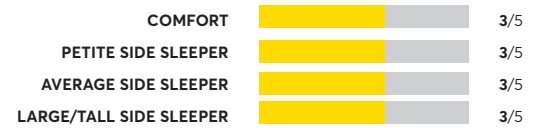

164 Rated Models

(as of March 2024)

Tempur-Pedic Tempur-Adapt

OVERALL SCORE

Sealy Posturepedic Santa Paula V Firm Euro Top 13 Inch

OVERALL SCORE

Serta Arctic Hybrid

OVERALL SCORE