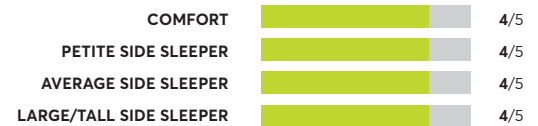

Lucid 12" Hybrid

✔ CR Recommended

OVERALL SCORE