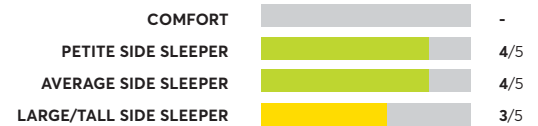

Bedgear M3 1.0 Medium Firm ⁷

✔ CR Recommended

OVERALL SCORE