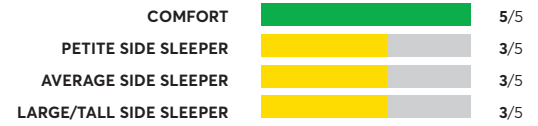

OVERALL SCORE

Casper Nova Hybrid

OVERALL SCORE

164 Rated Models

(as of March 2024)

Denver Mattress Doctor's Choice Elite Euro Top

OVERALL SCORE

Aireloom Hybrid 14.75" Luxury Firm

OVERALL SCORE

Saatva Classic Luxury Firm 14.5"

OVERALL SCORE

Awara Premier Natural Hybrid

OVERALL SCORE

Allswell Original 10" Hybrid

OVERALL SCORE

Sealy Posturepedic Mountain Ridge V Medium 11.5"