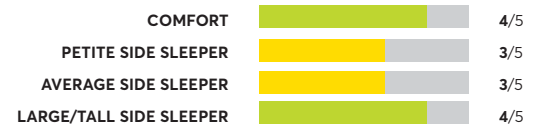

Burrow Lyric Hybrid

OVERALL SCORE

Nolah Evolution 15"

OVERALL SCORE

Charles P. Rogers Estate SE

OVERALL SCORE

164 Rated Models

(as of March 2024)