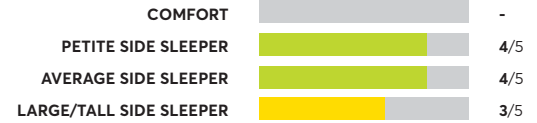

Cocoon by Sealy Chill Hybrid

OVERALL SCORE