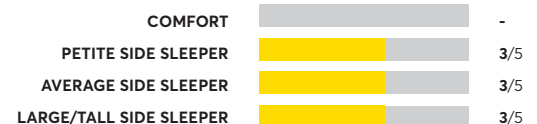

Nolah Evolution 15"

OVERALL SCORE