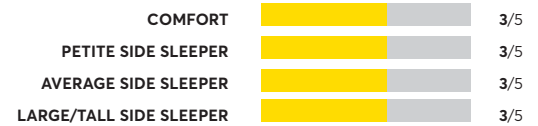

Sealy Posturepedic Mountain Ridge V Medium 11.5"

OVERALL SCORE