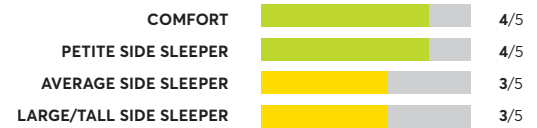

Beautyrest Silver BRS900-TSS Medium Firm Tight Top ⁷

✔ CR Recommended

OVERALL SCORE

Leesa Legend Hybrid

✔ CR Recommended

OVERALL SCORE

Avocado Eco Organic

✔ CR Recommended