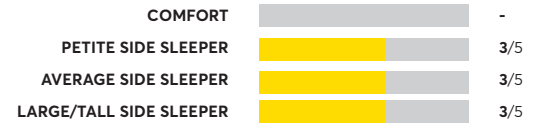

164 Rated Models

(as of March 2024)

Cocoon by Sealy Chill Hybrid

OVERALL SCORE

Lulu Hybrid 11"

OVERALL SCORE

Helix Sleep Plus

OVERALL SCORE