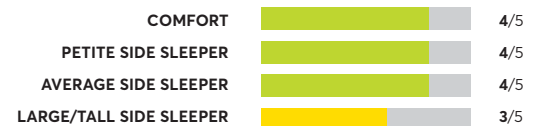

Lucid 12" Hybrid

✔ CR Recommended

OVERALL SCORE

Charles P. Rogers Real Bed ²

✔ CR Recommended

OVERALL SCORE

164 Rated Models

(as of March 2024)

Beautyrest Silver BRS900-TSS Medium Firm Tight Top ⁷

✔ CR Recommended

OVERALL SCORE

Leesa Legend Hybrid

✔ CR Recommended

OVERALL SCORE

Avocado Eco Organic

✔ CR Recommended