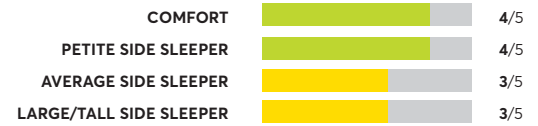

Ethan Allen EA Signature Firm ¹

✔ CR Recommended

OVERALL SCORE