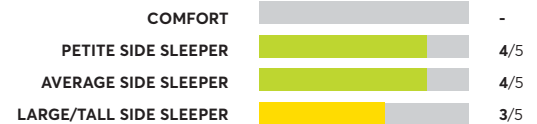

Burrow Lyric Hybrid

OVERALL SCORE