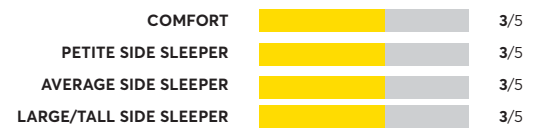

164 Rated Models

(as of March 2024)

Tempur-Pedic Tempur-Adapt

OVERALL SCORE

Sealy Posturepedic Santa Paula V Firm Euro Top 13 Inch

OVERALL SCORE

Serta Arctic Hybrid

OVERALL SCORE

Ikea Haugsvar Hybrid

OVERALL SCORE

Allswell Supreme

OVERALL SCORE

Puffy Royal

OVERALL SCORE

Therapedic Agility Hybrid by Therapedic ^{1,2,7}

OVERALL SCORE

Sealy Posturepedic Premium Satisfied II 14" Cushion Firm Pillow Top

OVERALL SCORE

Sealy to Go 12" Hybrid ⁷

OVERALL SCORE

Sealy Posturepedic Paterson 12" Medium

OVERALL SCORE

164 Rated Models

(as of March 2024)