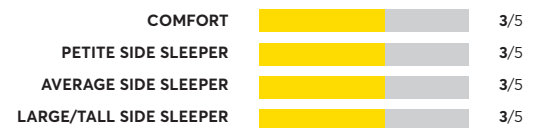

Ikea Haugsvar Hybrid

OVERALL SCORE