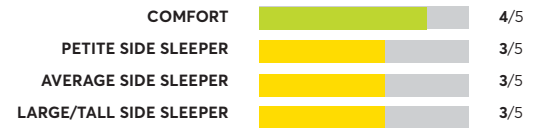

Tempur-Pedic Tempur-Adapt

OVERALL SCORE