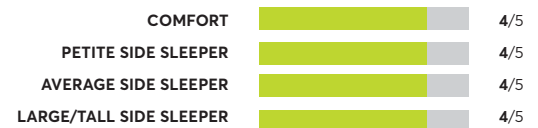

164 Rated Models

(as of March 2024)

Tempur-Pedic Tempur-Adapt

OVERALL SCORE

Sealy Posturepedic Santa Paula V Firm Euro Top 13 Inch

OVERALL SCORE

Serta Arctic Hybrid

OVERALL SCORE

Ikea Haugsvar Hybrid

OVERALL SCORE

Allswell Supreme

OVERALL SCORE

Puffy Royal

OVERALL SCORE

Therapedic Agility Hybrid by Therapedic ^{1,2,7}

OVERALL SCORE

Sealy Posturepedic Premium Satisfied II 14" Cushion Firm Pillow Top

OVERALL SCORE

Sealy to Go 12" Hybrid ⁷

OVERALL SCORE

Sealy Posturepedic Paterson 12" Medium

OVERALL SCORE

164 Rated Models

(as of March 2024)