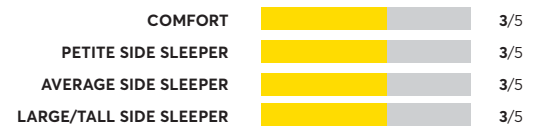

OVERALL SCORE

Casper Nova Hybrid

OVERALL SCORE

164 Rated Models

(as of March 2024)

Denver Mattress Doctor's Choice Elite Euro Top

OVERALL SCORE

Aireloom Hybrid 14.75" Luxury Firm

OVERALL SCORE

Saatva Classic Luxury Firm 14.5"

OVERALL SCORE

Awara Premier Natural Hybrid

OVERALL SCORE

Allswell Original 10" Hybrid

OVERALL SCORE

Sealy Posturepedic Mountain Ridge V Medium 11.5"