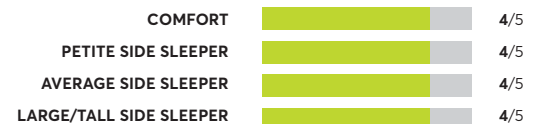

Charles P. Rogers Lifetime 8 Hybrid

✓ CR Recommended

OVERALL SCORE