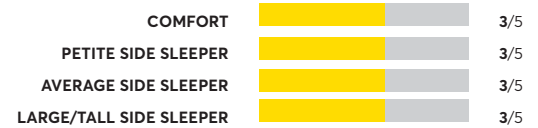

164 Rated Models

(as of March 2024)

Tempur-Pedic Tempur-Adapt

OVERALL SCORE

Sealy Posturepedic Santa Paula V Firm Euro Top 13 Inch

OVERALL SCORE

Serta Arctic Hybrid

OVERALL SCORE