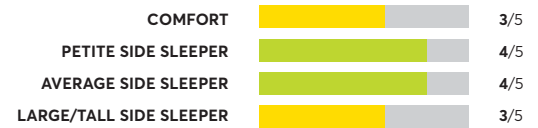

Allswell Supreme

OVERALL SCORE