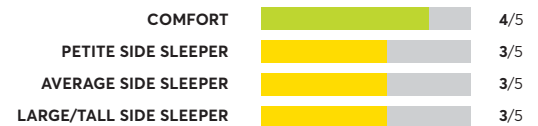

Avocado Organic Luxury Plush Medium Soft 15"

OVERALL SCORE

Helix Sleep Twilight Luxe

OVERALL SCORE

Brooklyn Bedding Signature Hybrid ¹

OVERALL SCORE

¹Includes a layer of gel-infused foam.

²Includes a latex-foam layer.