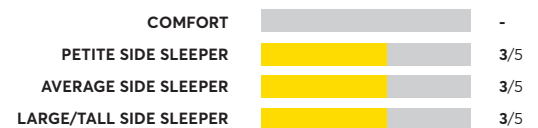

Brooklyn Bedding Titan for Plus Size Sleep

✔ CR Recommended

OVERALL SCORE

Sealy Posturepedic Plus Opportune II

✔ CR Recommended

OVERALL SCORE

My Green Mattress Natural Escape

✔ CR Recommended

OVERALL SCORE

Sealy Posturepedic Summer Rose 12" Medium

✔ CR Recommended

OVERALL SCORE

Molbly 12"

✔ CR Recommended

OVERALL SCORE

Spindle Organic Hybrid

✔ CR Recommended

OVERALL SCORE

Bear Pro Hybrid

✔ CR Recommended

OVERALL SCORE

Denver Mattress Doctor's Choice Euro Top

✔ CR Recommended

OVERALL SCORE