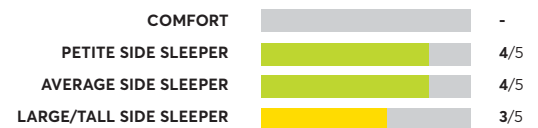

Diamond Ethos Natural Hybrid Medium

OVERALL SCORE