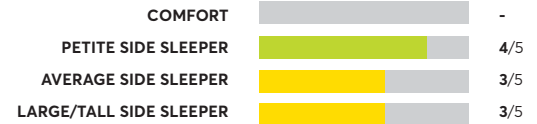

Wright W2.15 Hybrid

OVERALL SCORE