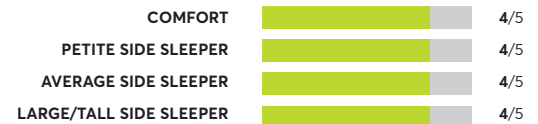

Ethan Allen EA Signature Platinum Plush ^{1,2}

✓ CR Recommended

OVERALL SCORE