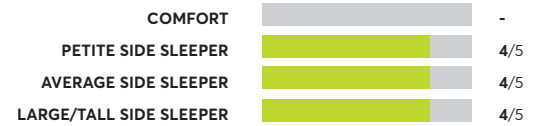

Avocado Green Mattress Pillowtop ^{2, 5}

✔ CR Recommended

OVERALL SCORE

Beautyrest BR-800 12" Medium Firm

✔ CR Recommended

OVERALL SCORE

Casper Wave Hybrid

✔ CR Recommended

OVERALL SCORE

Zoma Hybrid

✔ CR Recommended

OVERALL SCORE

Big Fig The Mattress for a Bigger Figure

✔ CR Recommended

OVERALL SCORE

Emma CliMax Hybrid