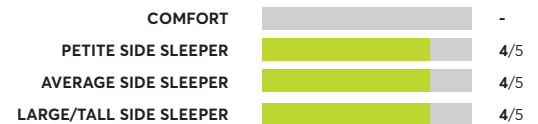

Parachute Eco Comfort

✓ CR Recommended

OVERALL SCORE