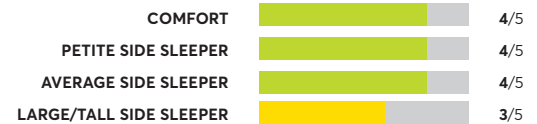

Stearns & Foster Reserve 16" Medium

OVERALL SCORE