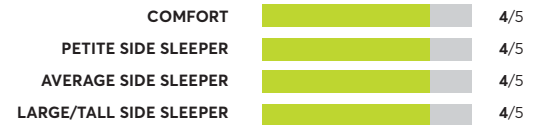

Charles P. Rogers Lifetime 8 Hybrid

✓ CR Recommended

OVERALL SCORE

Bob-O-Pedic Treasure Cushion Dual

✓ CR Recommended

OVERALL SCORE

164 Rated Models

(as of March 2024)

Avocado Green Mattress Pillowtop ^{2, 5}

✔ CR Recommended

OVERALL SCORE

Beautyrest BR-800 12" Medium Firm

✔ CR Recommended

OVERALL SCORE

Casper Wave Hybrid

✔ CR Recommended