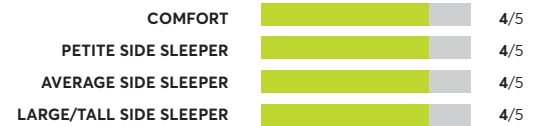

✔ CR Recommended

OVERALL SCORE

Beautyrest PressureSmart Plush Pillow Top Standard

✔ CR Recommended

OVERALL SCORE

Bear Star Hybrid

✔ CR Recommended

OVERALL SCORE