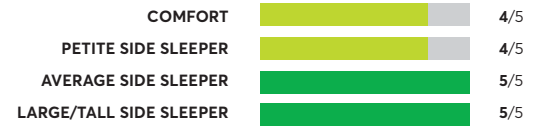

For the latest ratings and information, visit [CR.org](https://www.cro.org)

164 Rated Models

(as of March 2024)

Avocado Green ^{2,5}

✓ CR Recommended

OVERALL SCORE

Denver Mattress Doctor's Choice Plush

✓ CR Recommended