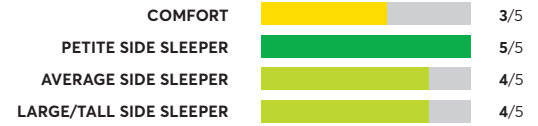

✔ CR Recommended

OVERALL SCORE

Stearns & Foster Estate 13.5" Extra Firm

✔ CR Recommended

OVERALL SCORE

Duxiana DUX 1001

OVERALL SCORE

Saatva Classic Luxury Firm 14.5"

OVERALL SCORE

Casper Nova Hybrid

OVERALL SCORE

164 Rated Models

(as of March 2024)

Denver Mattress Doctor's Choice Elite Euro Top

OVERALL SCORE

Aireloom Hybrid 14.75" Luxury Firm

OVERALL SCORE

Saatva Classic Luxury Firm 14.5"

OVERALL SCORE

Awara Premier Natural Hybrid

OVERALL SCORE

Allswell Original 10" Hybrid

OVERALL SCORE

Sealy Posturepedic Mountain Ridge V Medium 11.5"