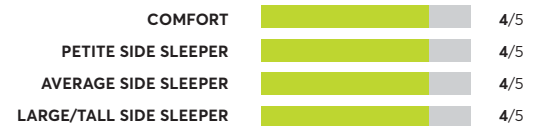

Tuft & Needle Hybrid with Pillow top ⁷

✔ CR Recommended

OVERALL SCORE