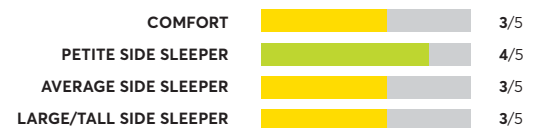

Helix Sleep Midnight Luxe ^{1,7}

✔ CR Recommended

OVERALL SCORE

Serta Perfect Sleeper Elite Trelleburg II 11.5" Firm

✔ CR Recommended

OVERALL SCORE

164 Rated Models

(as of March 2024)