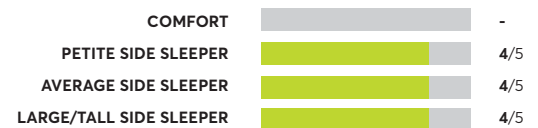

Brooklyn Bedding Titan for Plus Size Sleep

✔ CR Recommended

OVERALL SCORE

Sealy Posturepedic Plus Opportune II

✔ CR Recommended

OVERALL SCORE

My Green Mattress Natural Escape

✔ CR Recommended

OVERALL SCORE

Sealy Posturepedic Summer Rose 12" Medium

✔ CR Recommended

OVERALL SCORE

Molbly 12"

✔ CR Recommended

OVERALL SCORE

Spindle Organic Hybrid