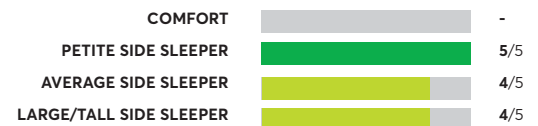

Emma CliMax Hybrid

✔ CR Recommended

OVERALL SCORE