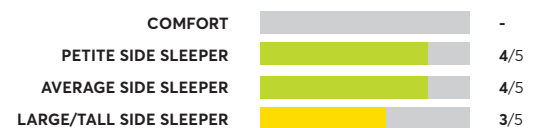

Nolah Natural 11"

✔ CR Recommended

OVERALL SCORE

Signature Design by Ashley Chime 12" Plush Hybrid

✔ CR Recommended

OVERALL SCORE

164 Rated Models

(as of March 2024)