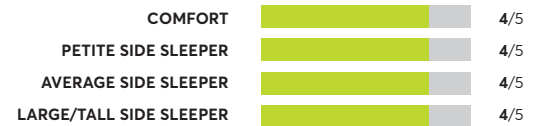

Birch by Helix Natural

✔ CR Recommended

OVERALL SCORE

Diamond Transformation Hybrid

✔ CR Recommended

OVERALL SCORE

Saatva HD

✔ CR Recommended

OVERALL SCORE

WinkBeds The Plus

✔ CR Recommended

OVERALL SCORE

Serta iComfort CF 2000 12.5" Hybrid Firm

✔ CR Recommended

OVERALL SCORE

Kingsdown Passions Aspiration Pillow-Top