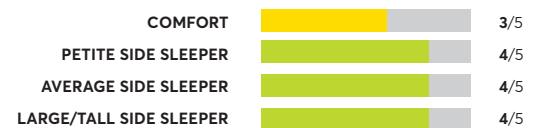

OVERALL SCORE

Sealy Posturepedic Summer Rose 12" Medium

✔ CR Recommended

OVERALL SCORE

Molbly 12"

✔ CR Recommended

OVERALL SCORE

Spindle Organic Hybrid

✔ CR Recommended

OVERALL SCORE

Bear Pro Hybrid

✔ CR Recommended

OVERALL SCORE

Denver Mattress Doctor's Choice Euro Top

✔ CR Recommended

OVERALL SCORE

Helix Sleep Midnight Luxe ^{1,7}

✔ CR Recommended

OVERALL SCORE

Serta Perfect Sleeper Elite Trelleburg II 11.5" Firm

✔ CR Recommended

OVERALL SCORE

164 Rated Models

(as of March 2024)