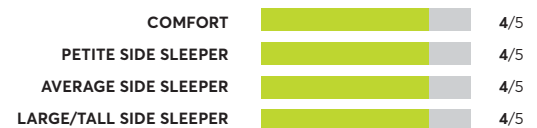

Avocado Eco Organic

✔ CR Recommended

OVERALL SCORE