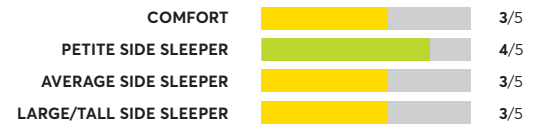

✔ CR Recommended

OVERALL SCORE

Beautyrest PressureSmart Plush Pillow Top Standard

✔ CR Recommended

OVERALL SCORE

Bear Star Hybrid

✔ CR Recommended

OVERALL SCORE