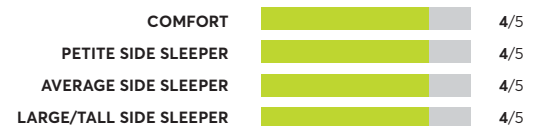

Birch by Helix Natural

✔ CR Recommended

OVERALL SCORE

Diamond Transformation Hybrid

✔ CR Recommended

OVERALL SCORE

Saatva HD

✔ CR Recommended

OVERALL SCORE

WinkBeds The Plus

✔ CR Recommended

OVERALL SCORE

Serta iComfort CF 2000 12.5" Hybrid Firm

✔ CR Recommended

OVERALL SCORE

Kingsdown Passions Aspiration Pillow-Top