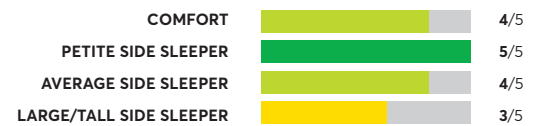

OVERALL SCORE

WinkBeds The Plus

✔ CR Recommended

OVERALL SCORE

Serta iComfort CF 2000 12.5" Hybrid Firm

✔ CR Recommended

OVERALL SCORE

Kingsdown Passions Aspiration Pillow-Top

✔ CR Recommended

OVERALL SCORE

Stearns & Foster Estate 13.5" Extra Firm

✔ CR Recommended

OVERALL SCORE

Duxiana DUX 1001

OVERALL SCORE

Saatva Classic Luxury Firm 14.5"

OVERALL SCORE

Casper Nova Hybrid

OVERALL SCORE

164 Rated Models

(as of March 2024)

Denver Mattress Doctor's Choice Elite Euro Top

OVERALL SCORE

Aireloom Hybrid 14.75" Luxury Firm

OVERALL SCORE

Saatva Classic Luxury Firm 14.5"

OVERALL SCORE

Awara Premier Natural Hybrid

OVERALL SCORE

Allswell Original 10" Hybrid

OVERALL SCORE

Sealy Posturepedic Mountain Ridge V Medium 11.5"