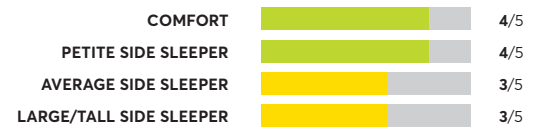

Helix Sleep Twilight Luxe

OVERALL SCORE