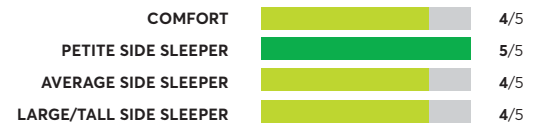

OVERALL SCORE

WinkBeds The Plus

✔ CR Recommended

OVERALL SCORE

Serta iComfort CF 2000 12.5" Hybrid Firm

✔ CR Recommended

OVERALL SCORE

Kingsdown Passions Aspiration Pillow-Top

✔ CR Recommended

OVERALL SCORE

Stearns & Foster Estate 13.5" Extra Firm

✔ CR Recommended

OVERALL SCORE

Duxiana DUX 1001

OVERALL SCORE

Saatva Classic Luxury Firm 14.5"