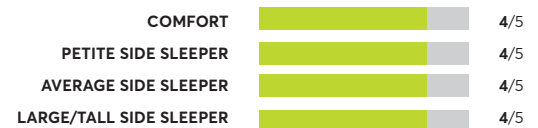

164 Rated Models

(as of March 2024)

Tempur-Pedic Tempur-Adapt

OVERALL SCORE

Sealy Posturepedic Santa Paula V Firm Euro Top 13 Inch

OVERALL SCORE

Serta Arctic Hybrid

OVERALL SCORE

Ikea Haugsvar Hybrid

OVERALL SCORE

Allswell Supreme

OVERALL SCORE

Puffy Royal

OVERALL SCORE

Therapedic Agility Hybrid by Therapedic ^{1,2,7}

OVERALL SCORE

Sealy Posturepedic Premium Satisfied II 14" Cushion Firm Pillow Top

OVERALL SCORE

Sealy to Go 12" Hybrid ⁷

OVERALL SCORE

Sealy Posturepedic Paterson 12" Medium

OVERALL SCORE

164 Rated Models

(as of March 2024)