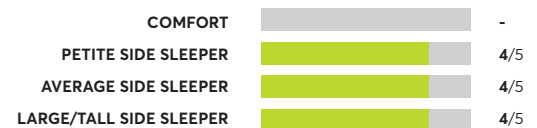

Nolah Natural 11"

✔ CR Recommended

OVERALL SCORE

Signature Design by Ashley Chime 12" Plush Hybrid

✔ CR Recommended

OVERALL SCORE

164 Rated Models

(as of March 2024)