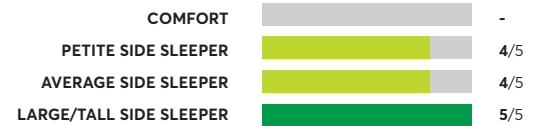

MLily Mprove 3.0

✔ CR Recommended

OVERALL SCORE