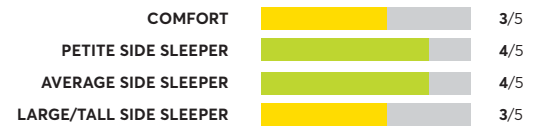

Allswell Luxe Hybrid

✔ CR Recommended

OVERALL SCORE