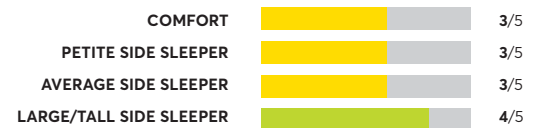

Brooklyn Bedding Titan for Plus Size Sleep

✔ CR Recommended

OVERALL SCORE

Sealy Posturepedic Plus Opportune II

✔ CR Recommended

OVERALL SCORE

My Green Mattress Natural Escape

✔ CR Recommended

OVERALL SCORE

Sealy Posturepedic Summer Rose 12" Medium

✔ CR Recommended

OVERALL SCORE

Molbly 12"

✔ CR Recommended

OVERALL SCORE

Spindle Organic Hybrid