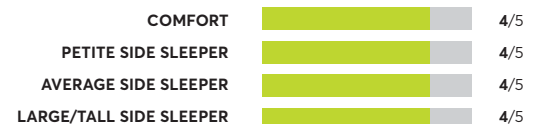

Charles P. Rogers Lifetime 8 Hybrid

✓ CR Recommended

OVERALL SCORE

Bob-O-Pedic Treasure Cushion Dual

✓ CR Recommended

OVERALL SCORE

164 Rated Models

(as of March 2024)

Avocado Green Mattress Pillowtop ^{2, 5}

✔ CR Recommended

OVERALL SCORE

Beautyrest BR-800 12" Medium Firm

✔ CR Recommended

OVERALL SCORE

Casper Wave Hybrid

✔ CR Recommended