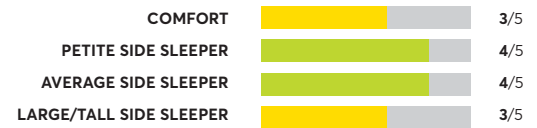

Lucid 12" Hybrid

✔ CR Recommended

OVERALL SCORE

Charles P. Rogers Real Bed ²

✔ CR Recommended

OVERALL SCORE

164 Rated Models

(as of March 2024)

Beautyrest Silver BRS900-TSS Medium Firm Tight Top ⁷

✔ CR Recommended

OVERALL SCORE

Leesa Legend Hybrid

✔ CR Recommended

OVERALL SCORE

Avocado Eco Organic

✔ CR Recommended