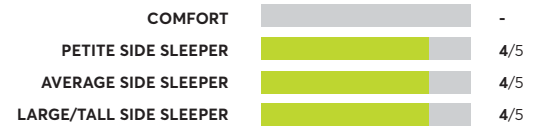

Birch by Helix Natural

✔ CR Recommended

OVERALL SCORE

Diamond Transformation Hybrid

✔ CR Recommended

OVERALL SCORE

Saatva HD

✔ CR Recommended

OVERALL SCORE

WinkBeds The Plus

✔ CR Recommended

OVERALL SCORE

Serta iComfort CF 2000 12.5" Hybrid Firm

✔ CR Recommended

OVERALL SCORE

Kingsdown Passions Aspiration Pillow-Top