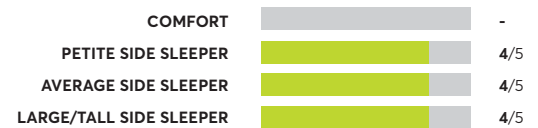

OVERALL SCORE

Casper Nova Hybrid

OVERALL SCORE

164 Rated Models

(as of March 2024)

Denver Mattress Doctor's Choice Elite Euro Top

OVERALL SCORE

Aireloom Hybrid 14.75" Luxury Firm

OVERALL SCORE

Saatva Classic Luxury Firm 14.5"

OVERALL SCORE

Awara Premier Natural Hybrid

OVERALL SCORE

Allswell Original 10" Hybrid

OVERALL SCORE

Sealy Posturepedic Mountain Ridge V Medium 11.5"