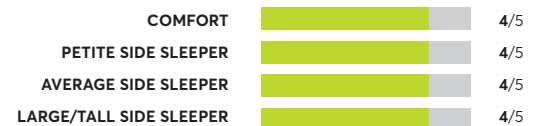

Tuft & Needle Hybrid with Pillow top ⁷

✔ CR Recommended

OVERALL SCORE

Puffy Lux Hybrid

✔ CR Recommended

OVERALL SCORE

164 Rated Models

(as of March 2024)

Brooklyn Bedding Titan for Plus Size Sleep

✔ CR Recommended

OVERALL SCORE

Sealy Posturepedic Plus Opportune II

✔ CR Recommended

OVERALL SCORE

My Green Mattress Natural Escape

✔ CR Recommended

OVERALL SCORE

Sealy Posturepedic Summer Rose 12" Medium

✔ CR Recommended

OVERALL SCORE

Molbly 12"

✔ CR Recommended

OVERALL SCORE

Spindle Organic Hybrid