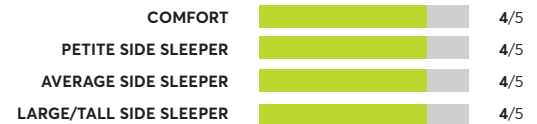

164 Rated Models

(as of March 2024)

Cocoon by Sealy Chill Hybrid

OVERALL SCORE

Lulu Hybrid 11"

OVERALL SCORE

Helix Sleep Plus

OVERALL SCORE