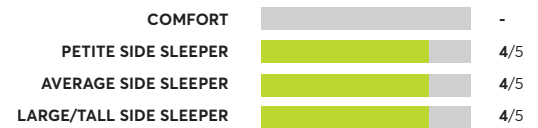

Brooklyn Bedding Titan for Plus Size Sleep

✔ CR Recommended

OVERALL SCORE

Sealy Posturepedic Plus Opportune II

✔ CR Recommended

OVERALL SCORE

My Green Mattress Natural Escape

✔ CR Recommended

OVERALL SCORE

Sealy Posturepedic Summer Rose 12" Medium

✔ CR Recommended

OVERALL SCORE

Molbly 12"

✔ CR Recommended

OVERALL SCORE

Spindle Organic Hybrid

✔ CR Recommended

OVERALL SCORE

Bear Pro Hybrid

✔ CR Recommended

OVERALL SCORE

Denver Mattress Doctor's Choice Euro Top

✔ CR Recommended

OVERALL SCORE