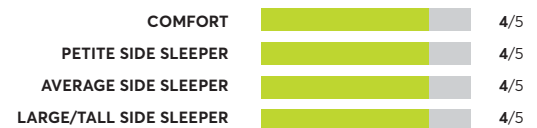

Leesa Sapira Hybrid

✔ CR Recommended

OVERALL SCORE