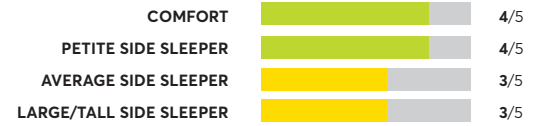

Tuft & Needle Hybrid with Pillow top ⁷

✔ CR Recommended

OVERALL SCORE

Puffy Lux Hybrid

✔ CR Recommended

OVERALL SCORE

164 Rated Models

(as of March 2024)

Brooklyn Bedding Titan for Plus Size Sleep

✔ CR Recommended

OVERALL SCORE

Sealy Posturepedic Plus Opportune II

✔ CR Recommended

OVERALL SCORE

My Green Mattress Natural Escape

✔ CR Recommended

OVERALL SCORE

Sealy Posturepedic Summer Rose 12" Medium

✔ CR Recommended

OVERALL SCORE

Molbly 12"

✔ CR Recommended

OVERALL SCORE

Spindle Organic Hybrid