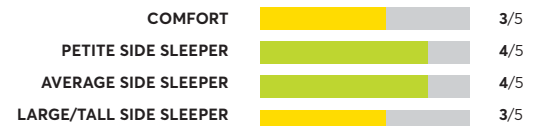

Avocado Green Mattress Pillowtop ^{2, 5}

✔ CR Recommended

OVERALL SCORE

Beautyrest BR-800 12" Medium Firm

✔ CR Recommended

OVERALL SCORE

Casper Wave Hybrid

✔ CR Recommended

OVERALL SCORE

Zoma Hybrid

✔ CR Recommended

OVERALL SCORE

Big Fig The Mattress for a Bigger Figure

✔ CR Recommended

OVERALL SCORE

Emma CliMax Hybrid