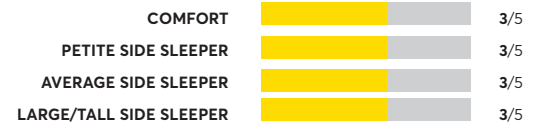

Allswell Brick Hybrid

OVERALL SCORE