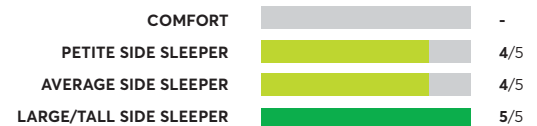

OVERALL SCORE

WinkBeds The Plus

✔ CR Recommended

OVERALL SCORE

Serta iComfort CF 2000 12.5" Hybrid Firm

✔ CR Recommended

OVERALL SCORE

Kingsdown Passions Aspiration Pillow-Top

✔ CR Recommended

OVERALL SCORE

Stearns & Foster Estate 13.5" Extra Firm

✔ CR Recommended

OVERALL SCORE

Duxiana DUX 1001

OVERALL SCORE

Saatva Classic Luxury Firm 14.5"

OVERALL SCORE

Casper Nova Hybrid

OVERALL SCORE

164 Rated Models

(as of March 2024)

Denver Mattress Doctor's Choice Elite Euro Top

OVERALL SCORE

Aireloom Hybrid 14.75" Luxury Firm

OVERALL SCORE

Saatva Classic Luxury Firm 14.5"

OVERALL SCORE

Awara Premier Natural Hybrid

OVERALL SCORE

Allswell Original 10" Hybrid

OVERALL SCORE

Sealy Posturepedic Mountain Ridge V Medium 11.5"