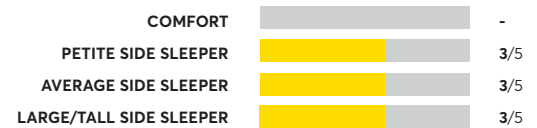

Diamond Intention Hybrid

✔ CR Recommended

OVERALL SCORE