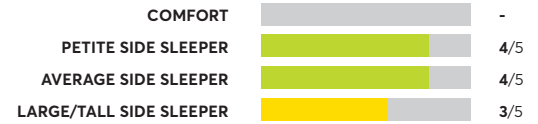

SpineAlign Luxury Hybrid Medium

OVERALL SCORE