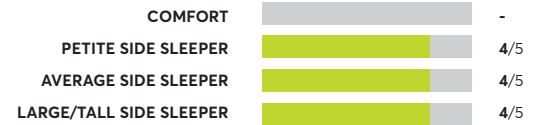

Awara Natural Hybrid

✔ CR Recommended

OVERALL SCORE