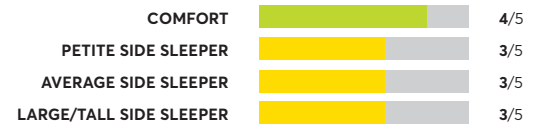

Stearns & Foster Reserve 16" Medium

OVERALL SCORE

Wright W2.15 Hybrid

OVERALL SCORE

DreamCloud Premier Hybrid

OVERALL SCORE

Beautyrest Black K-Class Medium ⁷

OVERALL SCORE