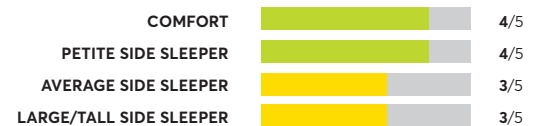

Charles P. Rogers Biltmore Hybrid

OVERALL SCORE