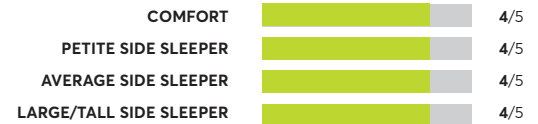

Casper Snow

✓ CR Recommended

OVERALL SCORE