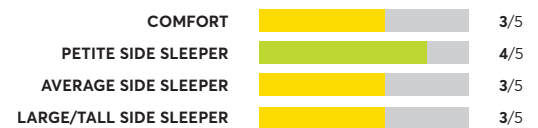

164 Rated Models

(as of March 2024)

Tempur-Pedic Tempur-Adapt

OVERALL SCORE

Sealy Posturepedic Santa Paula V Firm Euro Top 13 Inch

OVERALL SCORE

Serta Arctic Hybrid

OVERALL SCORE

Ikea Haugsvar Hybrid

OVERALL SCORE

Allswell Supreme

OVERALL SCORE

Puffy Royal

OVERALL SCORE

Therapedic Agility Hybrid by Therapedic ^{1,2,7}

OVERALL SCORE

Sealy Posturepedic Premium Satisfied II 14" Cushion Firm Pillow Top

OVERALL SCORE

Sealy to Go 12" Hybrid ⁷

OVERALL SCORE

Sealy Posturepedic Paterson 12" Medium

OVERALL SCORE

164 Rated Models

(as of March 2024)