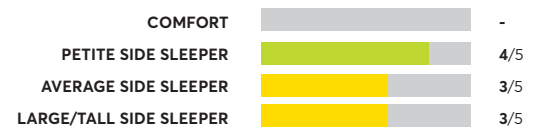

MLily Fusion Luxe

OVERALL SCORE