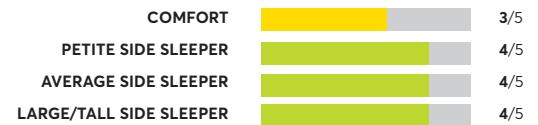

Brooklyn Bedding Titan for Plus Size Sleep

✔ CR Recommended

OVERALL SCORE

Sealy Posturepedic Plus Opportune II

✔ CR Recommended

OVERALL SCORE

My Green Mattress Natural Escape

✔ CR Recommended

OVERALL SCORE

Sealy Posturepedic Summer Rose 12" Medium

✔ CR Recommended

OVERALL SCORE

Molbly 12"

✔ CR Recommended

OVERALL SCORE

Spindle Organic Hybrid