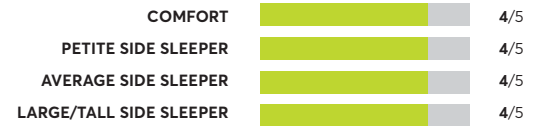

SleepFresh Hybrid

✓ CR Recommended

OVERALL SCORE