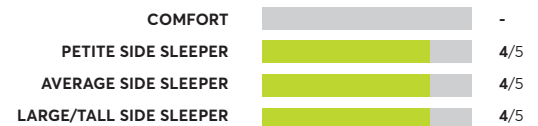

Eco Terra Lybrid Latex Medium

✔ CR Recommended

OVERALL SCORE