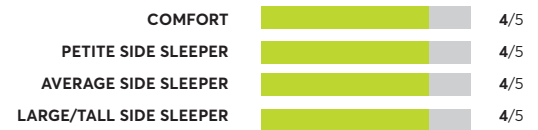

Brooklyn Bedding Aurora Hybrid

OVERALL SCORE