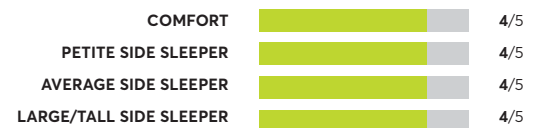

Tuft & Needle Nod Hybrid MAT-NODH-01-Q ⁷

✔ CR Recommended

OVERALL SCORE