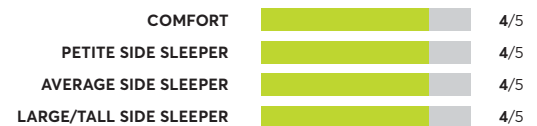

OVERALL SCORE

WinkBeds The Plus

✔ CR Recommended

OVERALL SCORE

Serta iComfort CF 2000 12.5" Hybrid Firm

✔ CR Recommended

OVERALL SCORE

Kingsdown Passions Aspiration Pillow-Top

✔ CR Recommended

OVERALL SCORE

Stearns & Foster Estate 13.5" Extra Firm

✔ CR Recommended

OVERALL SCORE

Duxiana DUX 1001

OVERALL SCORE

Saatva Classic Luxury Firm 14.5"

OVERALL SCORE

Casper Nova Hybrid

OVERALL SCORE

164 Rated Models

(as of March 2024)

Denver Mattress Doctor's Choice Elite Euro Top

OVERALL SCORE

Aireloom Hybrid 14.75" Luxury Firm

OVERALL SCORE

Saatva Classic Luxury Firm 14.5"

OVERALL SCORE

Awara Premier Natural Hybrid

OVERALL SCORE

Allswell Original 10" Hybrid

OVERALL SCORE

Sealy Posturepedic Mountain Ridge V Medium 11.5"