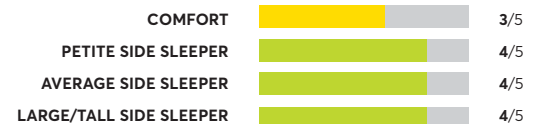

164 Rated Models

(as of March 2024)

Cocoon by Sealy Chill Hybrid

OVERALL SCORE

Lulu Hybrid 11"

OVERALL SCORE

Helix Sleep Plus

OVERALL SCORE

Stearns & Foster Reserve 16" Medium

OVERALL SCORE

Wright W2.15 Hybrid

OVERALL SCORE

DreamCloud Premier Hybrid

OVERALL SCORE

Beautyrest Black K-Class Medium ⁷

OVERALL SCORE