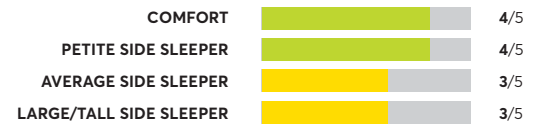

OVERALL SCORE

Zoma Hybrid

✔ CR Recommended

OVERALL SCORE

Big Fig The Mattress for a Bigger Figure

✔ CR Recommended

OVERALL SCORE

Emma CliMax Hybrid