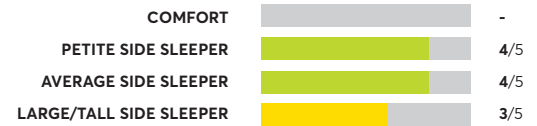

Birch by Helix Natural

✔ CR Recommended

OVERALL SCORE