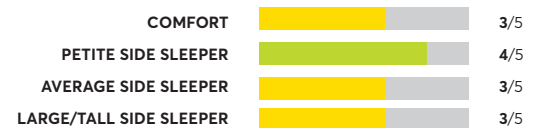

Sealy Posturepedic Premium Satisfied II 14" Cushion Firm Pillow Top

OVERALL SCORE

Sealy to Go 12" Hybrid ⁷

OVERALL SCORE

Sealy Posturepedic Paterson 12" Medium

OVERALL SCORE

164 Rated Models

(as of March 2024)

Model Name	Overall Score	Comfort	Petite Side Sleeper	Average Side Sleeper	Large/Tall Side Sleeper
WinkBeds EcoCloud Hybrid	65	4/5	4/5	4/5	3/5
Sleep Innovations Hudson Queen 12-Inch Hybrid Memory Foam and Innerspring	65	4/5	4/5	4/5	4/5
Sealy FlexGrid Hybrid	65	3/5	4/5	4/5	4/5
The Original Mattress Factory Orthopedic Premier Super Pillow Top	65	4/5	4/5	4/5	4/5
Beautyrest PressureSmart Lux Medium Pillowtop	65	3/5	4/5	4/5	4/5
Charles P. Rogers Powercore Estate 5000 Firm ²	65	4/5	3/5	3/5	3/5
Sealy Posturepedic Plus Hybrid High Point 14" Firm	65	3/5	3/5	3/5	3/5
Beautyrest Hybrid BRX1000-C ^{1,7}	65	3/5	3/5	3/5	3/5
Saatva Memory Foam Hybrid	64	4/5	3/5	3/5	3/5
GhostBed Flex Hybrid	64	4/5	3/5	4/5	4/5