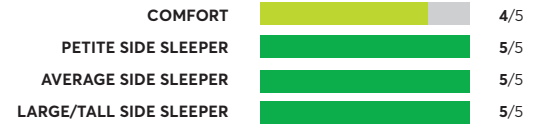

For the latest ratings and information, visit [CR.org](https://www.cro.org)

164 Rated Models

(as of March 2024)

Avocado Green ^{2,5}

✓ CR Recommended

OVERALL SCORE

Denver Mattress Doctor's Choice Plush

✓ CR Recommended

OVERALL SCORE

SleepFresh Hybrid

✓ CR Recommended

OVERALL SCORE

Casper Original Hybrid

✓ CR Recommended

OVERALL SCORE

Casper Snow