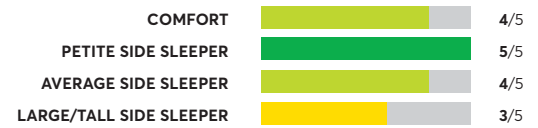

✔ CR Recommended

OVERALL SCORE

Stearns & Foster Estate 13.5" Extra Firm

✔ CR Recommended

OVERALL SCORE

Duxiana DUX 1001

OVERALL SCORE

Saatva Classic Luxury Firm 14.5"

OVERALL SCORE

Casper Nova Hybrid

OVERALL SCORE

164 Rated Models

(as of March 2024)

Denver Mattress Doctor's Choice Elite Euro Top

OVERALL SCORE

Aireloom Hybrid 14.75" Luxury Firm

OVERALL SCORE

Saatva Classic Luxury Firm 14.5"

OVERALL SCORE

Awara Premier Natural Hybrid

OVERALL SCORE

Allswell Original 10" Hybrid

OVERALL SCORE

Sealy Posturepedic Mountain Ridge V Medium 11.5"