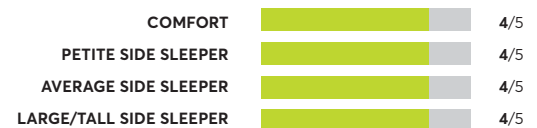

Beautyrest Silver BRS900-TSS Medium Firm Tight Top ⁷

✔ CR Recommended

OVERALL SCORE

Leesa Legend Hybrid

✔ CR Recommended

OVERALL SCORE

Avocado Eco Organic

✔ CR Recommended

OVERALL SCORE

Leesa Sapira Hybrid

✔ CR Recommended

OVERALL SCORE

Tempur-Pedic Cloud Medium Hybrid

✔ CR Recommended

OVERALL SCORE

Diamond Intention Hybrid

Nolah Natural 11"

✔ CR Recommended

OVERALL SCORE

Signature Design by Ashley Chime 12" Plush Hybrid

✔ CR Recommended

OVERALL SCORE

164 Rated Models

(as of March 2024)