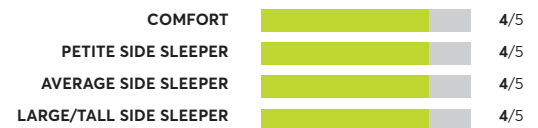

Avocado Green Mattress Pillowtop ^{2, 5}

✔ CR Recommended

OVERALL SCORE

Beautyrest BR-800 12" Medium Firm

✔ CR Recommended

OVERALL SCORE

Casper Wave Hybrid

✔ CR Recommended

OVERALL SCORE

Zoma Hybrid

✔ CR Recommended

OVERALL SCORE

Big Fig The Mattress for a Bigger Figure

✔ CR Recommended

OVERALL SCORE

Emma CliMax Hybrid