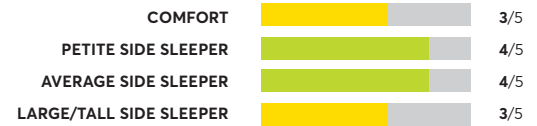

OVERALL SCORE

WinkBeds The Plus

✔ CR Recommended

OVERALL SCORE

Serta iComfort CF 2000 12.5" Hybrid Firm

✔ CR Recommended

OVERALL SCORE

Kingsdown Passions Aspiration Pillow-Top

✔ CR Recommended

OVERALL SCORE

Stearns & Foster Estate 13.5" Extra Firm

✔ CR Recommended

OVERALL SCORE

Duxiana DUX 1001

OVERALL SCORE

Saatva Classic Luxury Firm 14.5"