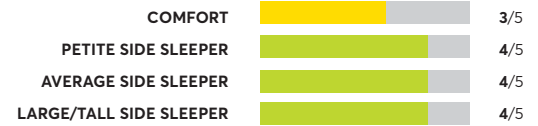

Denver Mattress Doctor's Choice Plush

✓ CR Recommended

OVERALL SCORE