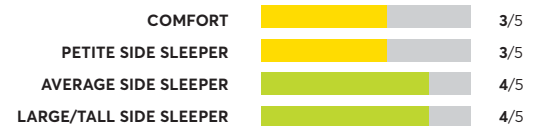

Beautyrest Black L-Class ^{1,7}

✔ CR Recommended

OVERALL SCORE