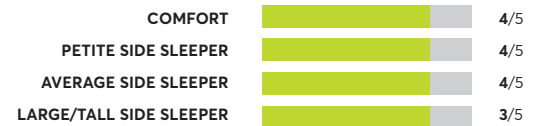

Nolah Natural 11"

✔ CR Recommended

OVERALL SCORE

Signature Design by Ashley Chime 12" Plush Hybrid

✔ CR Recommended

OVERALL SCORE

164 Rated Models

(as of March 2024)

Awara Natural Hybrid

✔ CR Recommended

OVERALL SCORE

Helix Sleep Dusk Luxe

✔ CR Recommended

OVERALL SCORE

Eco Terra Lybrid Latex Medium

✔ CR Recommended