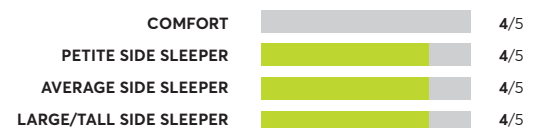

Nolah Natural 11"

✔ CR Recommended

OVERALL SCORE

Signature Design by Ashley Chime 12" Plush Hybrid

✔ CR Recommended

OVERALL SCORE

164 Rated Models

(as of March 2024)