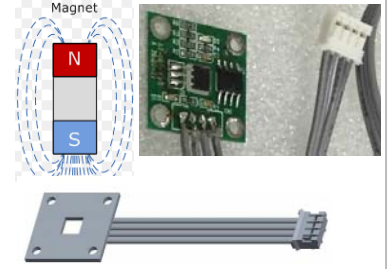

Rotary Buttons

Capacitive Touch Button

Membrane Touch Pad

Sensors

Motion Sensor With Molex Jack

Work for Video / Light Triggering

Lift Sensor Switch (a lever for easy detection when item is picked up)

Power Management

Multi-layered Touchscreen
All Mechanical Button Operations Could Be Mapped Via Touch Figure

KEY: GPIO Ground 3.3v 5v
We can send command via GPIO to customer's device

Serial / RS232 Strings
We can tailor make our device communicate with customer's device via designated serial strings

Extra Features Available For Our Retail Screens Via Customization

Including But Not Limited To Power, Lighting, Audio, Mounting, POS Peripherals

MAINS POWER & CABLING SOLUTIONS

DC 12V 1/2/3/5A tablet top power adapter, 1.5/2.5m DC power lead supplied as standard with mains powered models, 5.5/2.1mm right angle jack.

Extension Cable

Link up to 3 connections from a single 12V power source, ideal cable solution for installations with LED strip and other powered elements.

Splitters

mounted externally on a POS station offering an easily accessible mains on/off switch