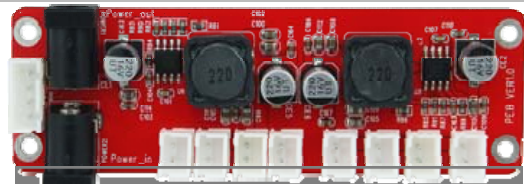

Rotary Buttons

Capacitive Touch Button

Membrane Touch Pad

Sensors

Motion Sensor With Molex Jack

Work for Video / Light Triggering

Lift Sensor Switch (a lever for easy detection when item is picked up)

Power Management

POE Module

12V Power Distributor For Smart Cable Management

Audio Control & Distribution

Various External Speakers For Increased Volume

Amplifier Board To Drive High Power Speakers

Audio Extension Board

Touchscreen & Control Commands

Multi-layered Touchscreen
All Mechanical Button Operations Could Be Mapped Via Touch Figure

KEY: GPIO Ground 3.3v 5v
We can send command via GPIO to customer's device

Serial / RS232 Strings
We can tailor make our device communicate with customer's device via designated serial strings

Extra Features Available For Our Retail Screens Via Customization

Including But Not Limited To Power, Lighting, Audio, Mounting, POS Peripherals

MAINS POWER & CABLING SOLUTIONS

DC 12V 1/2/3/5A tablet top power adapter, 1.5/2.5m DC power lead supplied as standard with mains powered models, 5.5/2.1mm right angle jack.