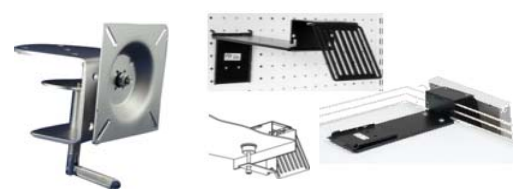

Extension Cable

Link up to 3 connections from a single 12V power source, ideal cable solution for installations with LED strip and other powered elements.

Splitters

mounted externally on a POS station offering an easily accessible mains on/off switch

Rechargeable

Content & Memory

SD Card

Internal memory can be customized

Internal Memory

Content Can be Preloaded

Panel Mount USB Cable

Mounts & Stands

Magnet

PEG Wall Mounts

Shelf-Edge Combo With Magnet

POS Extras

Light Conductor

LED Strip

Barcode Reader

Thermal Printer