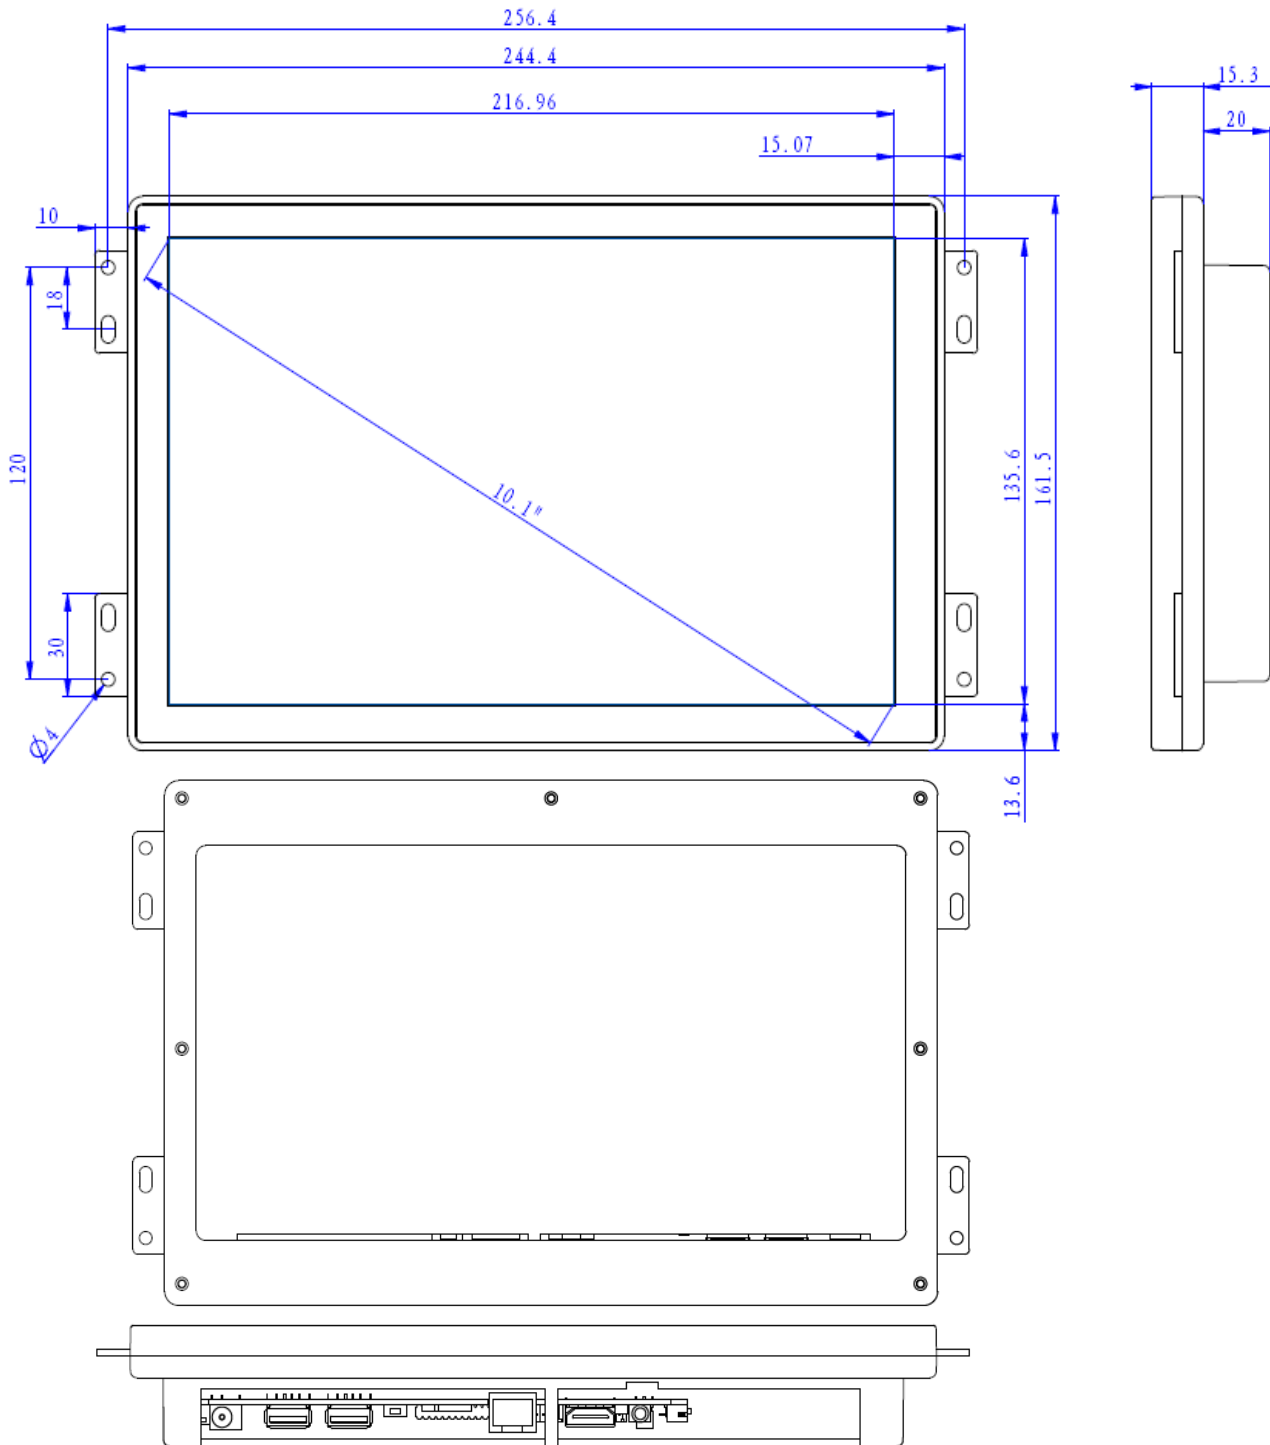

- > Commercial Tablet
- > Boxed Media Player
- > OpenFrame & All-in-One 1080P Player
- Point-of-Sale ● Industrial ● Commercial

Open Frame 10.1-inch IPS Retail Tablet Android

Android Commercial Tablet 10.1 inch 1280x800 IPS LCD, wired Ethernet with POE

Mechanical Drawing

Ordering Options:

- Player Console: 10.1-inch IPS Retail Tablet Open Frame
- AC Adapter: 12V /2A
- Tablet Top Stand: Optional;
- VESA Wall Mounts:Optional;
- Floor Standing Mounts:Optional;
- POE Injector: Optional;