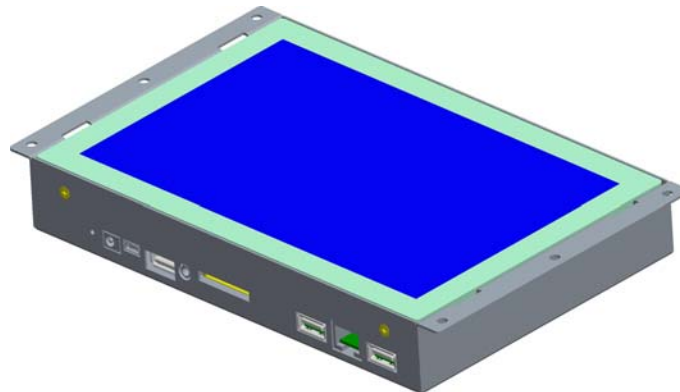

Open Frame 8-inch IPS Retail Tablet Android

Android Commercial Tablet 8 inch 1280x800 IPS LCD

Highlighted Features

- > Integrated smart content authoring software
- > Auto playback of appointed app
- > Full screen display without Android menu bar
- > Password protection for exiting the app
- > Auto SD card content update by USB key
- > Auto power on/off at designated time
- > Optional with various POS peripherals with fixed trigger parameters
- > Compatible with third-party CMS
- > 24-hour self-monitor & reset capabilities

OP8008Droid is never like a consumer tablet, but is a tablet completely designed for commercial use where **running 7/24/365** is crucial. Its mounting holes around the frame edge is convenient for retail integration into retail furniture or industrial equipment. With integrated hardware and software for commercial and retail use, added features like **power-over-ethernet**, tempered glass, robust industrial housing, design and stress-tested for 7/24/365 use, VESA mounting, high-volume Hi-Fi stereo audio output, This OpenFrame Android Tablet is the best Android solution for the most demanded commercial, industrial and retail environment.

Tech Spec

Panel:

Screen Size 8" IPS
Touch panel type 5-point Capacitive touch
Active Area 172.224 × 107.64 (H×V)mm
Resolution 1280 x 800
Brightness 350cd/m2
Contrast Ratio 900:1
Aspect Ratio 16:10
Viewing Angle 85/85/85/85(L/R/U/D)

Hardware & OS:

Processor: Rockchip Cortex-A9 1.2GHz Quad-core RK3128,
Mali-400MP2 @ 533MHz;
RAM:DDR3, 1GB
ROM: 8GB
OS: Android 6.0+ Rooted
I/O ports: 1 x RJ45, 3 x USB 2.0, 1 x USB 2.0 OTG, 1 x 3.5mm
earphone, 1 x SD card slot, 1 x 12V/1A DC Jack
Front Camera: 2,000,000 pixels (Optional)
Audio:Built-in stereo speakers 2W x 2
Power:Power input DC 12V, 1A

Power over Ethernet (POE) 802.3af < Optional >;

Media support:

Video (Full HD 1920 x 1080)
AVI,H.263,H.264,VC-1,MPEG-2,MPEG-4,DIVD/DIVX,Real8/9/
10,RM,RMVB,PMP,FLV,MP4,M4V,VOB,WMV, 3GP,MKV,AS-
F,3G2M4V,MJPEG,RV10
Image JPG, BMP, PNG, GIF
Audio
MP1,MP2,MP3,WMA,OGG,AAC,M4A,FLAC,APE,AMR,RA,WA
V

Connectivity:

Wired Ethernet 10/100
WiFi Built-in:802.11b/g/n
Bluetooth: Built-in Bluetooth 4.0

General Information:

Case Material :Metallic + matt coating;
Case Color Standard color: Black (Customized color upon
request)
Storage Temp (-15 -- 65 degree)
Working Temp (0 -- 50 degree)
Storage/Working Humidity (10 -- 90%)
Dimension: 221.3x134.6x30mm
Net Weight:1.1kgs