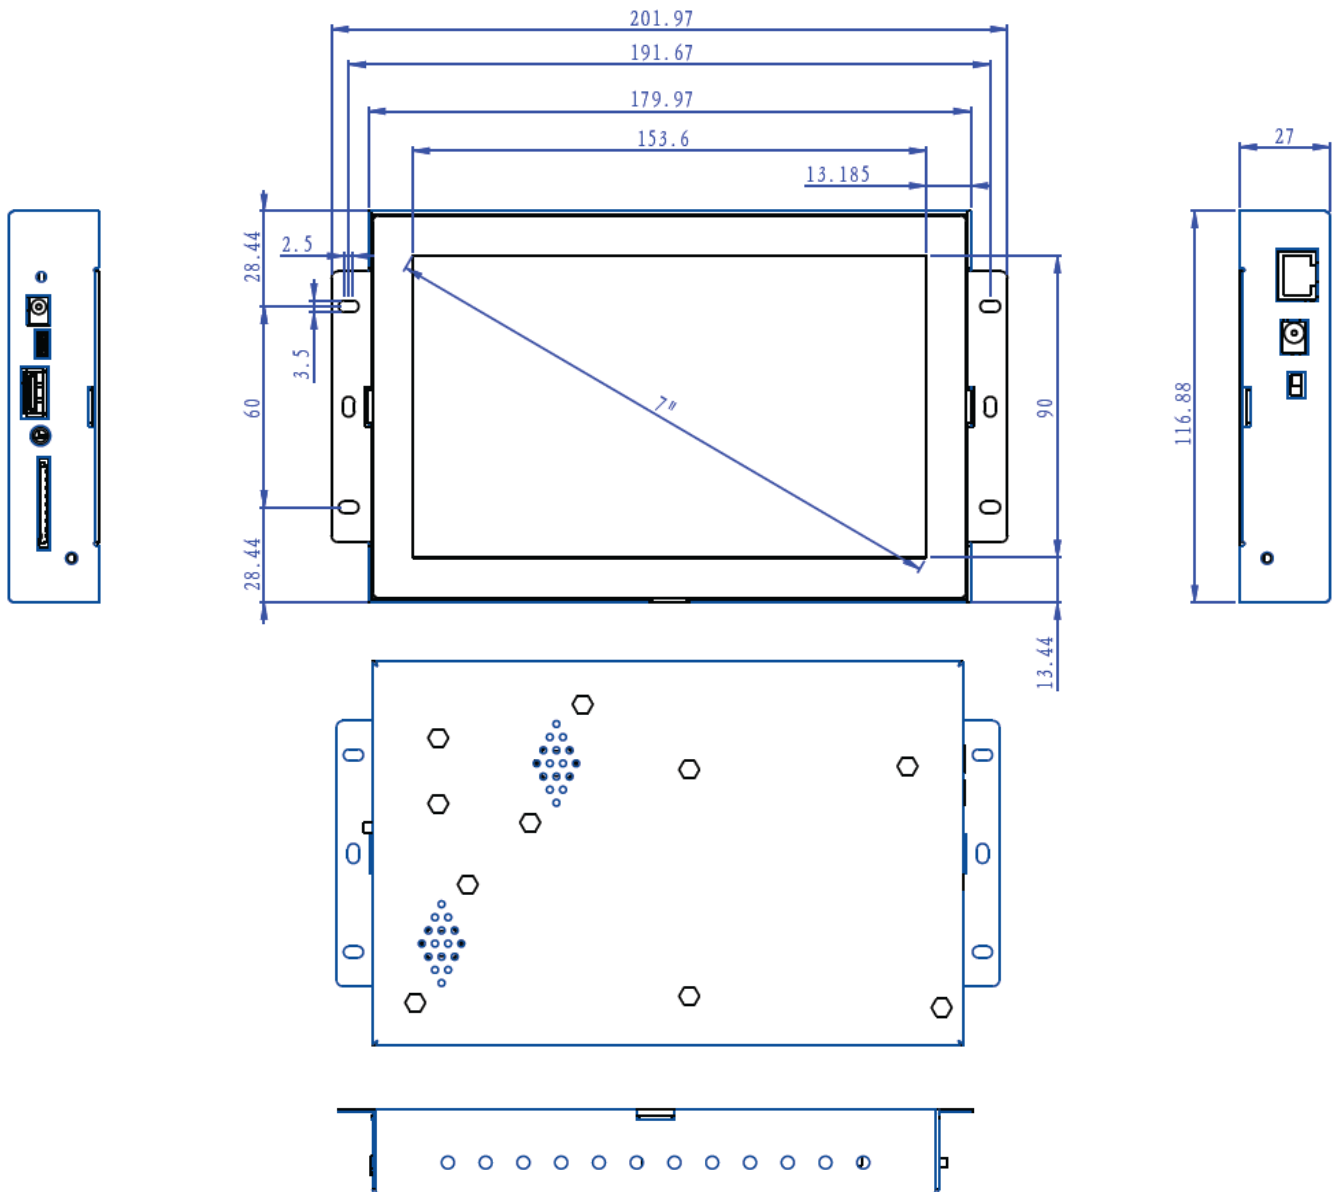

- > Commercial Tablet
- > Boxed Media Player
- > OpenFrame & All-in-One 1080P Player
- Point-of-Sale • Industrial • Commercial

Open Frame 7-inch IPS Retail Tablet Android

Android Commercial Tablet 7 inch 1024x600 IPS LCD

Mechanical Drawing

Ordering Options:

Player Console: 7-inch IPS Retail Tablet Open Frame
AC Adatper: 12V /1A
Tablet Top Stand: Optional;
VESA Wall Mounts:Optional;
Floor Standing Mounts:Optional: