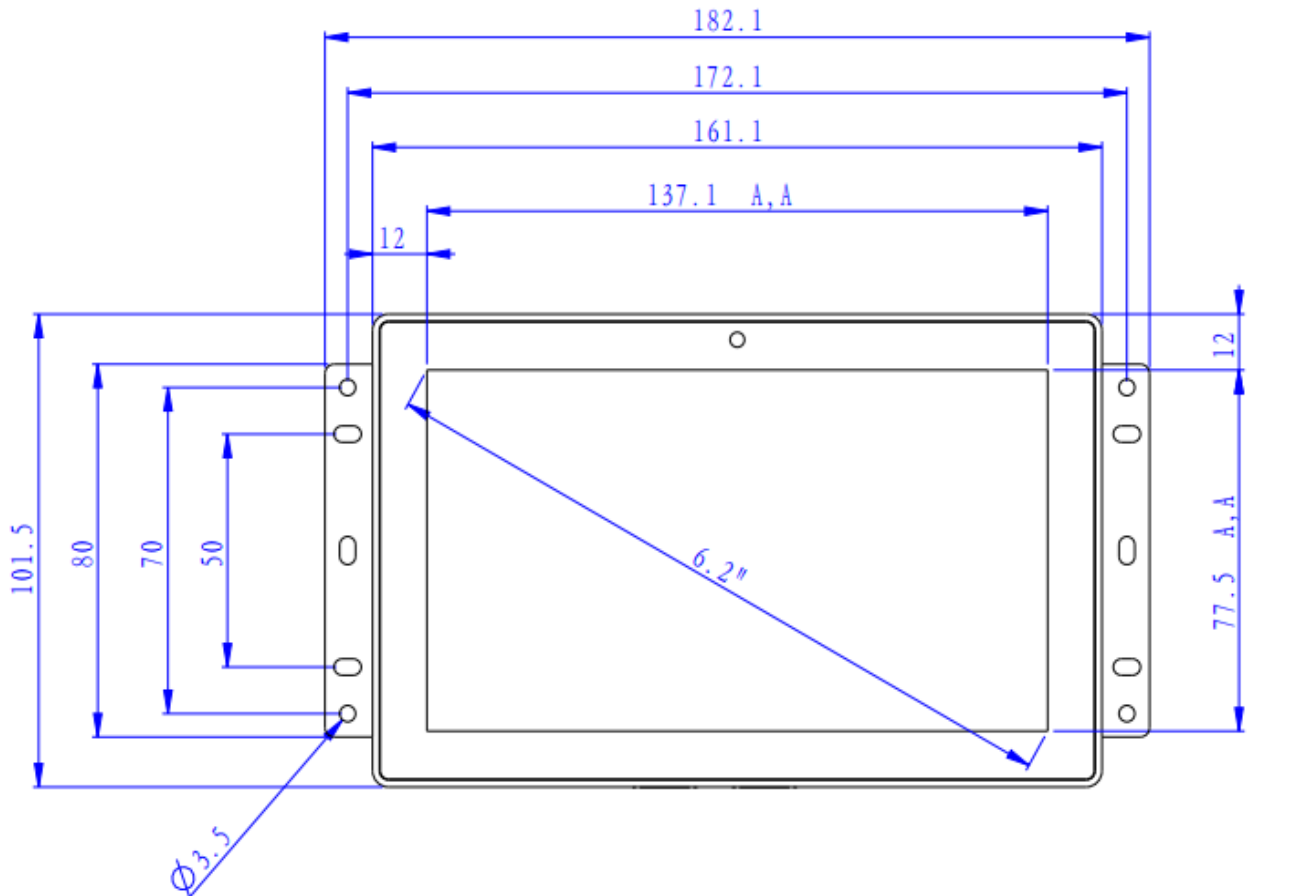

- > Commercial Tablet
- > Boxed Media Player
- > OpenFrame & All-in-One 1080P Player
- Point-of-Sale • Industrial • Commercial

Open Frame 6.2-inch IPS Retail Tablet Android

Android Commercial Tablet 7 inch 1024x600 IPS LCD

Mechanical Drawing

Ordering Options:

Player Console: 6.2-inch IPS Retail Tablet Open Frame
AC Adatper: 12V /1A
Tablet Top Stand: Optional;
VESA Wall Mounts:Optional;
Floor Standing Mounts:Optional: