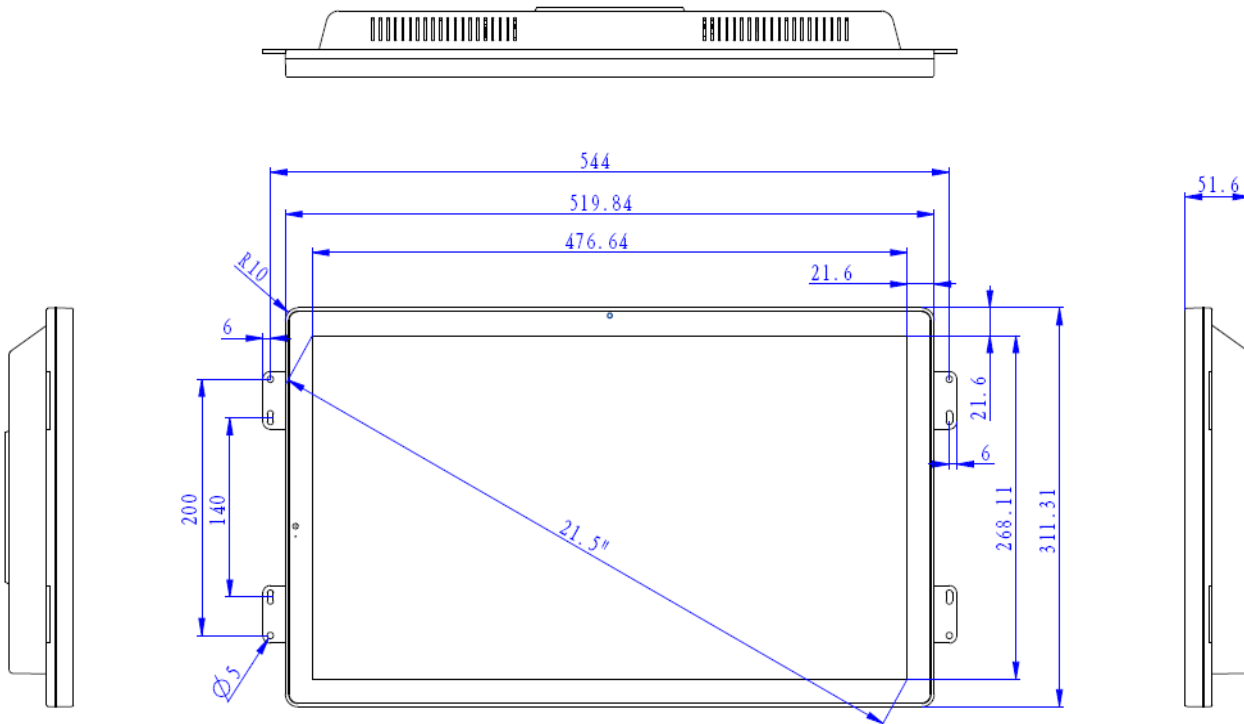

- > Commercial Tablet
- > Boxed Media Player
- > OpenFrame & All-in-One 1080P Player

● Point-of-Sale ● Industrial ● Commercial

Open Frame 21.5" Commercial Tablet Android Touchscreen

Quad-Core Processor With Full HD 1920x1080 pixels 21.5"LCD panel

Mechanical Drawings

Ordering Options:

Tablet Console: 21.5 inch Android Kiosk Capacitive

AC Adapter: 12V /3A

POE: Requires Adding POE Module Inside