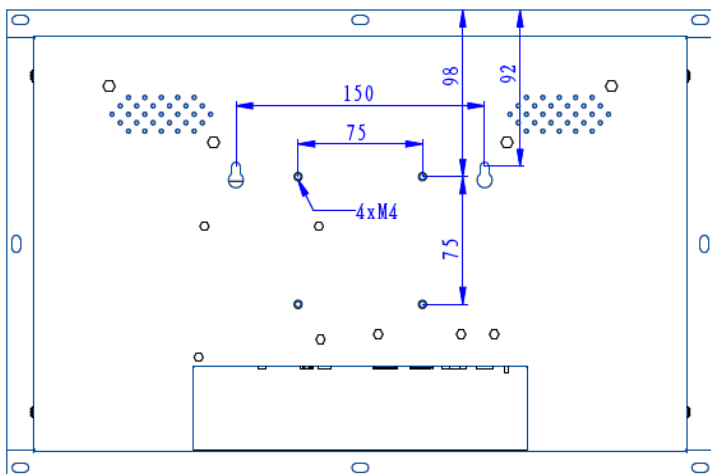

- > Commercial Tablet
- > Boxed Media Player
- > OpenFrame & All-in-One 1080P Player

● Point-of-Sale ● Industrial ● Commercial

Open Frame 15.6" Commercial Tablet Android Touchscreen

Quad-Core Processor With Full HD 1920x1080 pixels 15.6"LCD panel

Mechanical Drawings