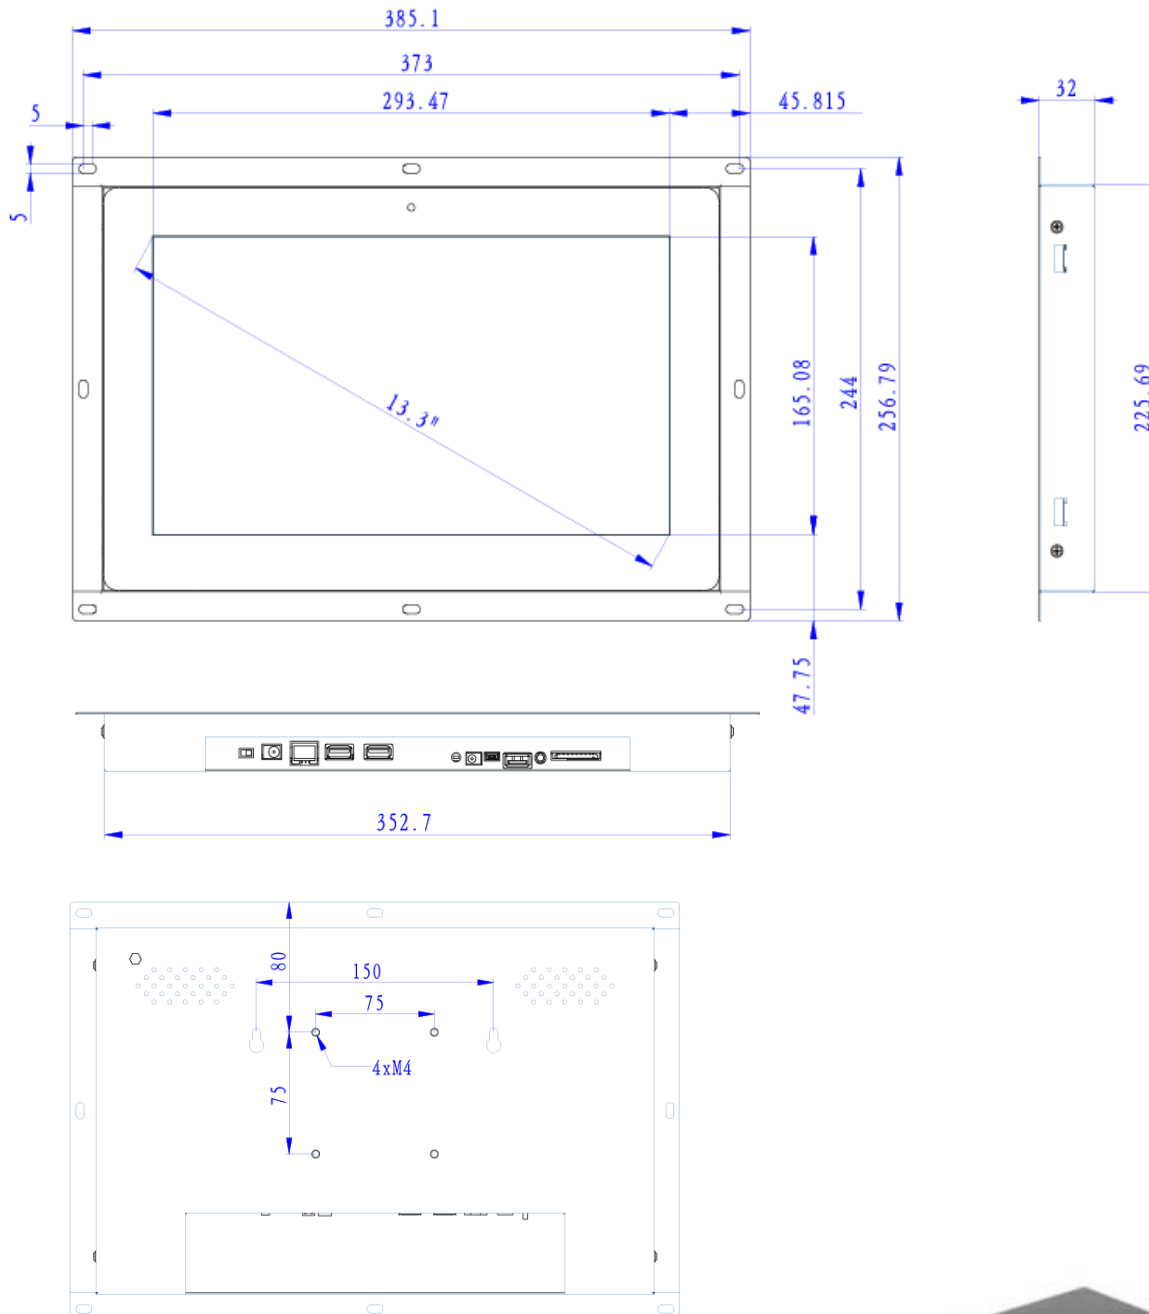

- > Commercial Tablet
- > Boxed Media Player
- > OpenFrame & All-in-One 1080P Player

● Point-of-Sale ● Industrial ● Commercial

Open Frame 13.3" Commercial Tablet Android Touchscreen

Quad-Core Processor With Full HD 1920x1080 pixels 13.3" LCD panel

Mechanical Drawings