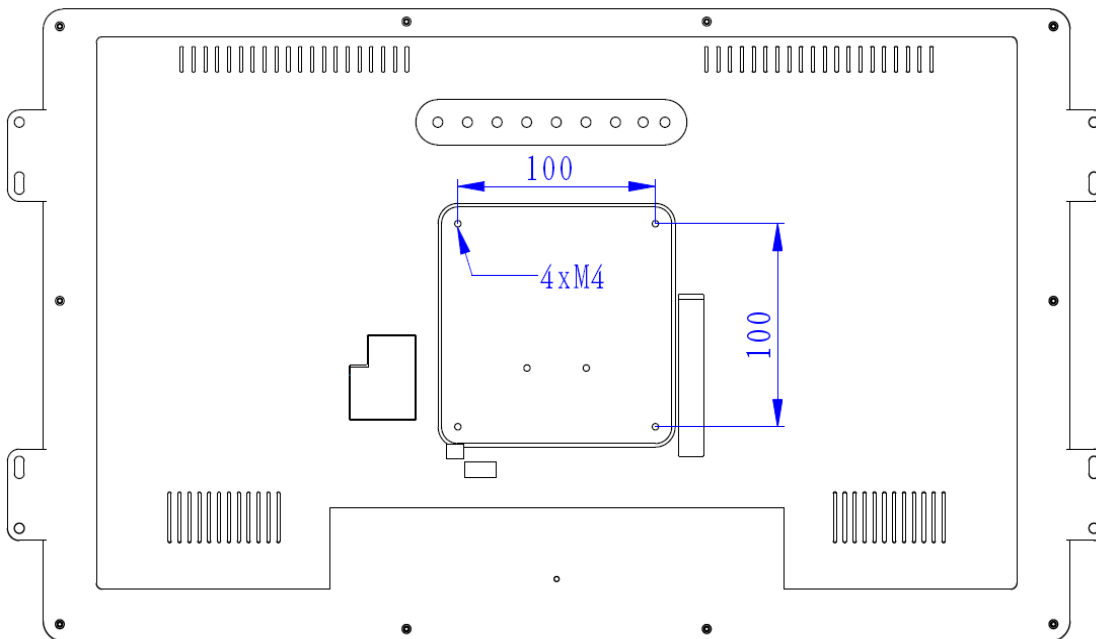

- > Commercial Tablet
- > Boxed Media Player
- > OpenFrame & All-in-One 1080P Player

● Point-of-Sale ● Industrial ● Commercial

Open Frame 21.5" Commercial Tablet Android Touchscreen

Quad-Core Processor With Full HD 1920x1080 pixels 21.5"LCD panel

Mechanical Drawings

Ordering Options:

Tablet Console: 21.5 inch Android Kiosk Capacitive

AC Adapter: 12V /3A

POE: Requires Adding POE Module Inside