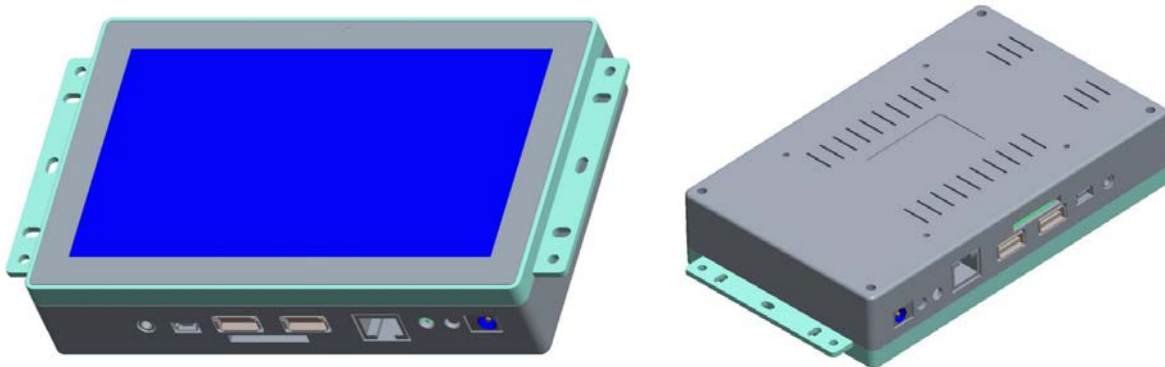

## Open Frame 6.2-inch IPS Retail Tablet Android

Android Commercial Tablet 6.2 inch 1024x600 IPS LCD

### Highlighted Features

- > Integrated smart content authoring software
- > Auto playback of appointed app
- > Full screen display without Android menu bar
- > Password protection for exiting the app
- > Auto SD card content update by USB key
- > Auto power on/off at designated time
- > Optional with various POS peripherals with fixed trigger parameters
- > Compatible with third-party CMS
- > 24-hour self-monitor & reset capabilities

OP6201Droid is never like a consumer tablet, but is a tablet completely designed for commercial use where **running 7/24/365** is crucial. Its mounting holes around the frame edge is convenient for retail integration into retail furniture or industrial equipment. With integrated hardware and software for commercial and retail use, added features like tempered glass, robust industrial housing, design and stress-tested for 7/24/365 use, VESA mounting, SD card protection system, anti-theft system, hidden quick control buttons on back, high-volume Hi-Fi stereo audio output, This OpenFrame Android Tablet is the best Android solution for the most demanded commercial, industrial and retail environment.