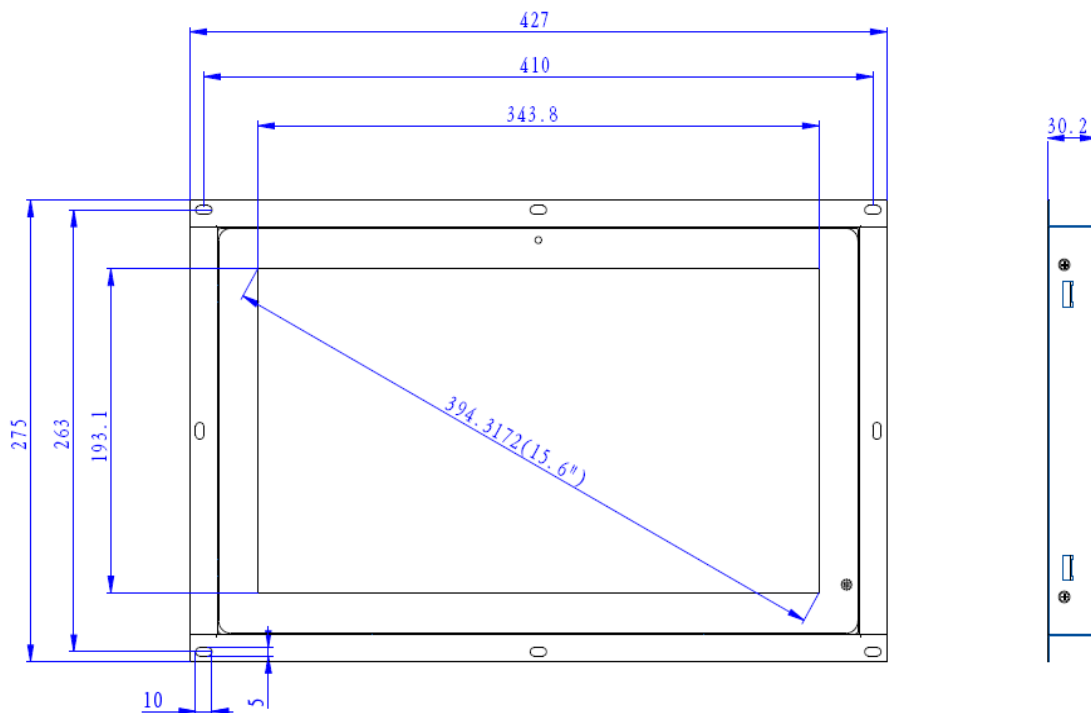

- > Commercial Tablet
- > Boxed Media Player
- > OpenFrame & All-in-One 1080P Player

● Point-of-Sale ● Industrial ● Commercial

Open Frame 15.6" Commercial Tablet Android Touchscreen

Quad-Core Processor With Full HD 1920x1080 pixels 15.6"LCD panel

Mechanical Drawings