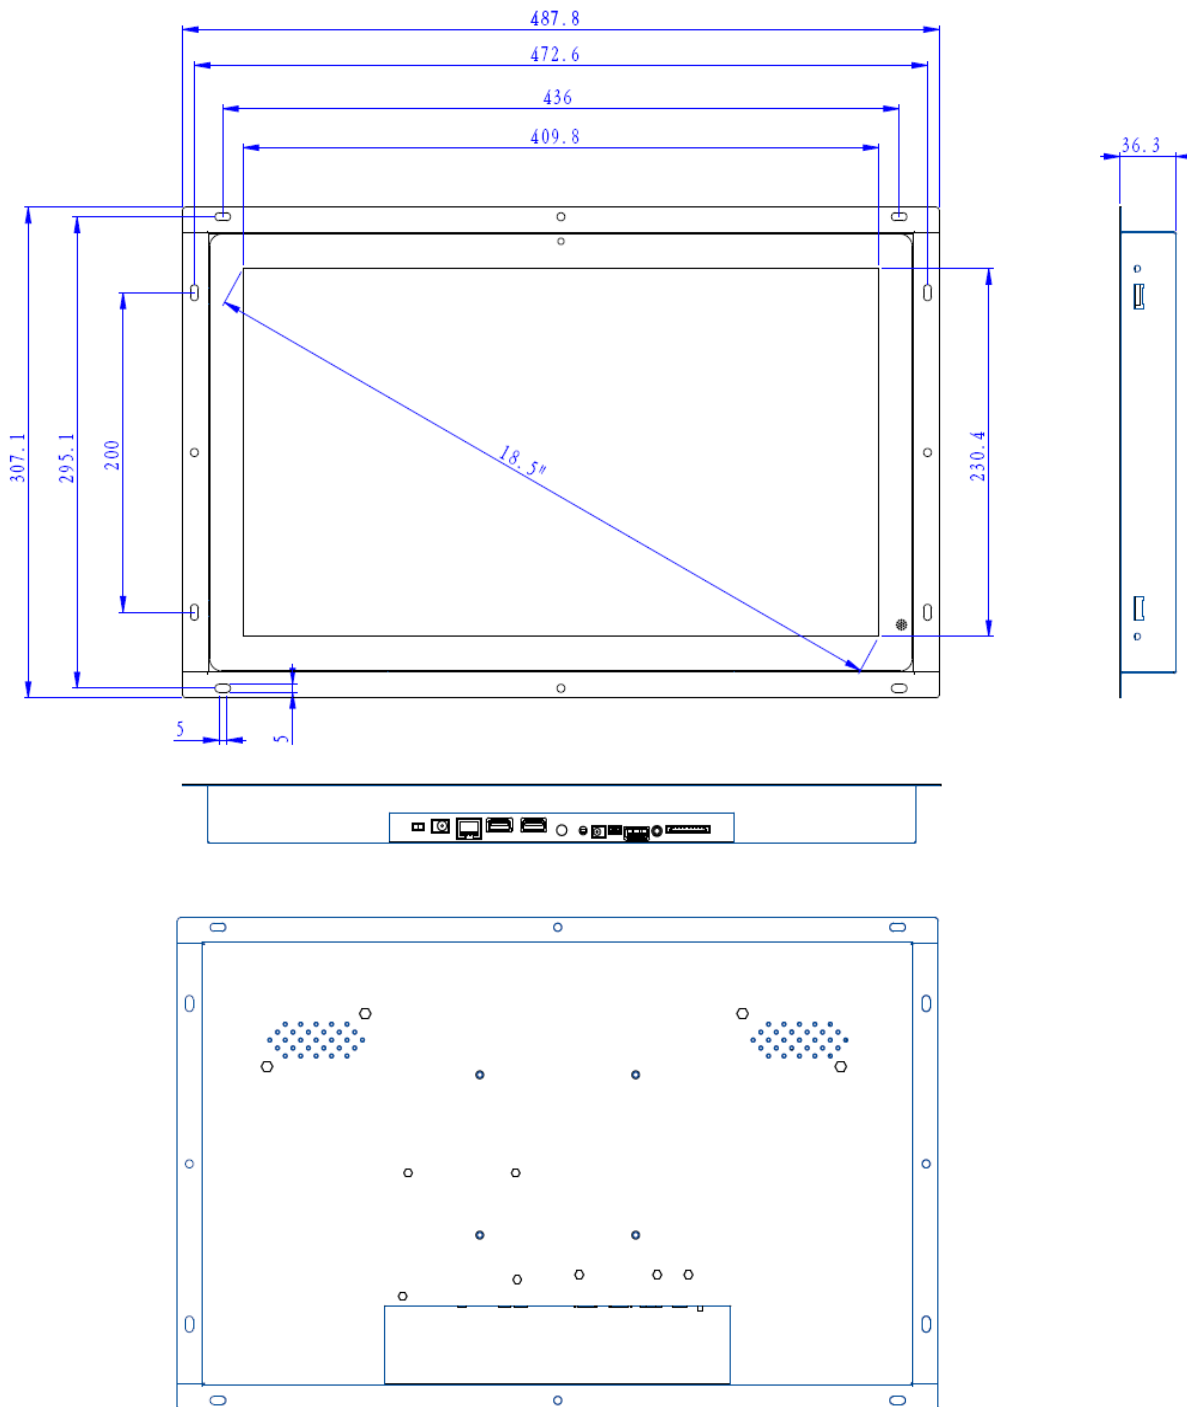

- > Commercial Tablet
- > Boxed Media Player
- > OpenFrame & All-in-One 1080P Player

● Point-of-Sale ● Industrial ● Commercial

Open Frame 18.5" Commercial Tablet Made For Integration

Quad-Core Processor With Full HD 1366x768 pixels 18.5"LCD panel

Mechanical Drawings

Ordering Options:

Tablet Console: 18.5 inch Android Kiosk Capacitive
AC Adatper: 12V /2.5A