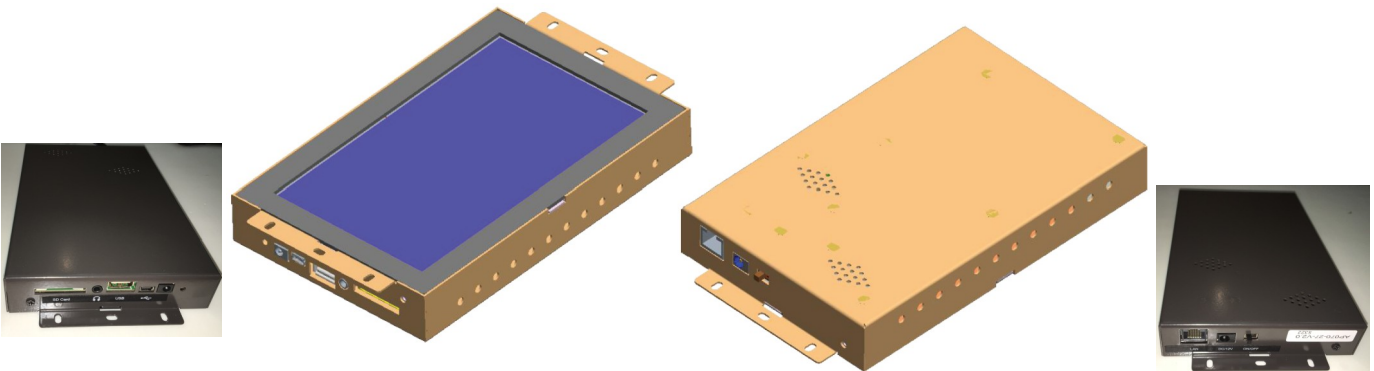

Open Frame 7-inch IPS Retail Tablet Android

Android Commercial Tablet 7 inch 1024x600 IPS LCD

Highlighted Features

- > Integrated smart content authoring software
- > Auto playback of appointed app
- > Full screen display without Android menu bar
- > Password protection for exiting the app
- > Auto SD card content update by USB key
- > Auto power on/off at designated time
- > Optional with various POS peripherals with fixed trigger parameters
- > Compatible with third-party CMS
- > 24-hour self-monitor & reset capabilities

OP7001Droid is never like a consumer tablet, but is a tablet completely designed for commercial use where [running 7/24/365](#) is crucial. Its mounting holes around the frame edge is convenient for retail integration into retail furniture or industrial equipment. With integrated hardware and software for commercial and retail use, added features like [power-over-ethernet](#), tempered glass, robust industrial housing, design and stress-tested for 7/24/365 use, VESA mounting, SD card protection system, anti-theft system, hidden quick control buttons on back, high-volume Hi-Fi stereo audio output, This OpenFrame Android Tablet is the best Android solution for the most demanded commercial, industrial and retail environment.

Tech Spec

Panel:

Screen Size 7" IPS
Touch panel type 10-point Capacitive touch
Active Area 154.21(H) * 85.92 (V) mm
Resolution 1024 x 600
Pixel Pitch 50.2X 143.2 um
Brightness 350cd/m2
Contrast Ratio 800:1
Aspect Ratio 16:9
Viewing Angle 89/89/89/89(L/R/U/D)

Hardware & OS: (Lower Spec Available Upon Request)

Processor: Rockchip Cortex-A9 Quad-core RK3188
RAM: DDR3, 1GB
ROM: 8GB
OS: Android 5.1
I/O ports: 1 x RJ45, 3 x USB 2.0, 1 x USB 2.0 OTG, 1 x 3.5mm earphone, 1 x SD card slot, 1 x 12V/1A DC Jack
Front Camera: 2,000,000 pixels
Audio: Built-in stereo speakers 2W x 2
Power: Power input DC 12V, 1A
Power over Ethernet (POE) 802.3at < Optional >;

Media support:

Video (Full HD 1920 x 1080)
AVI, H.263, H.264, VC-1, MPEG-2, MPEG-4, DIVD/DIVX, Real8/9/10, RM, RMVB, PMP, FLV, MP4, M4V, VOB, WMV, 3GP, MKV, ASF, 3G2, M4V, MJPEG, RV10
Image JPG, BMP, PNG, GIF
Audio
MP1, MP2, MP3, WMA, OGG, AAC, M4A, FLAC, APE, AMR, RA, WAV

Connectivity:

Wired Ethernet 10/100
Wifi Built-in WIFI 802.11b/g/n
Bluetooth Built-in Bluetooth 4.0

General Information:

Case Material High-quality PC+ ABS case with partial rubber injection
Case Color Standard color: Black or white (Customized color upon request)
Storage Temp (-15 -- 65 degree)
Working Temp (0 -- 50 degree)
Storage/Working Humidity (10 -- 90%)
Dimension 201.97x116.88x27mm
Net Weight: 0.8kgs