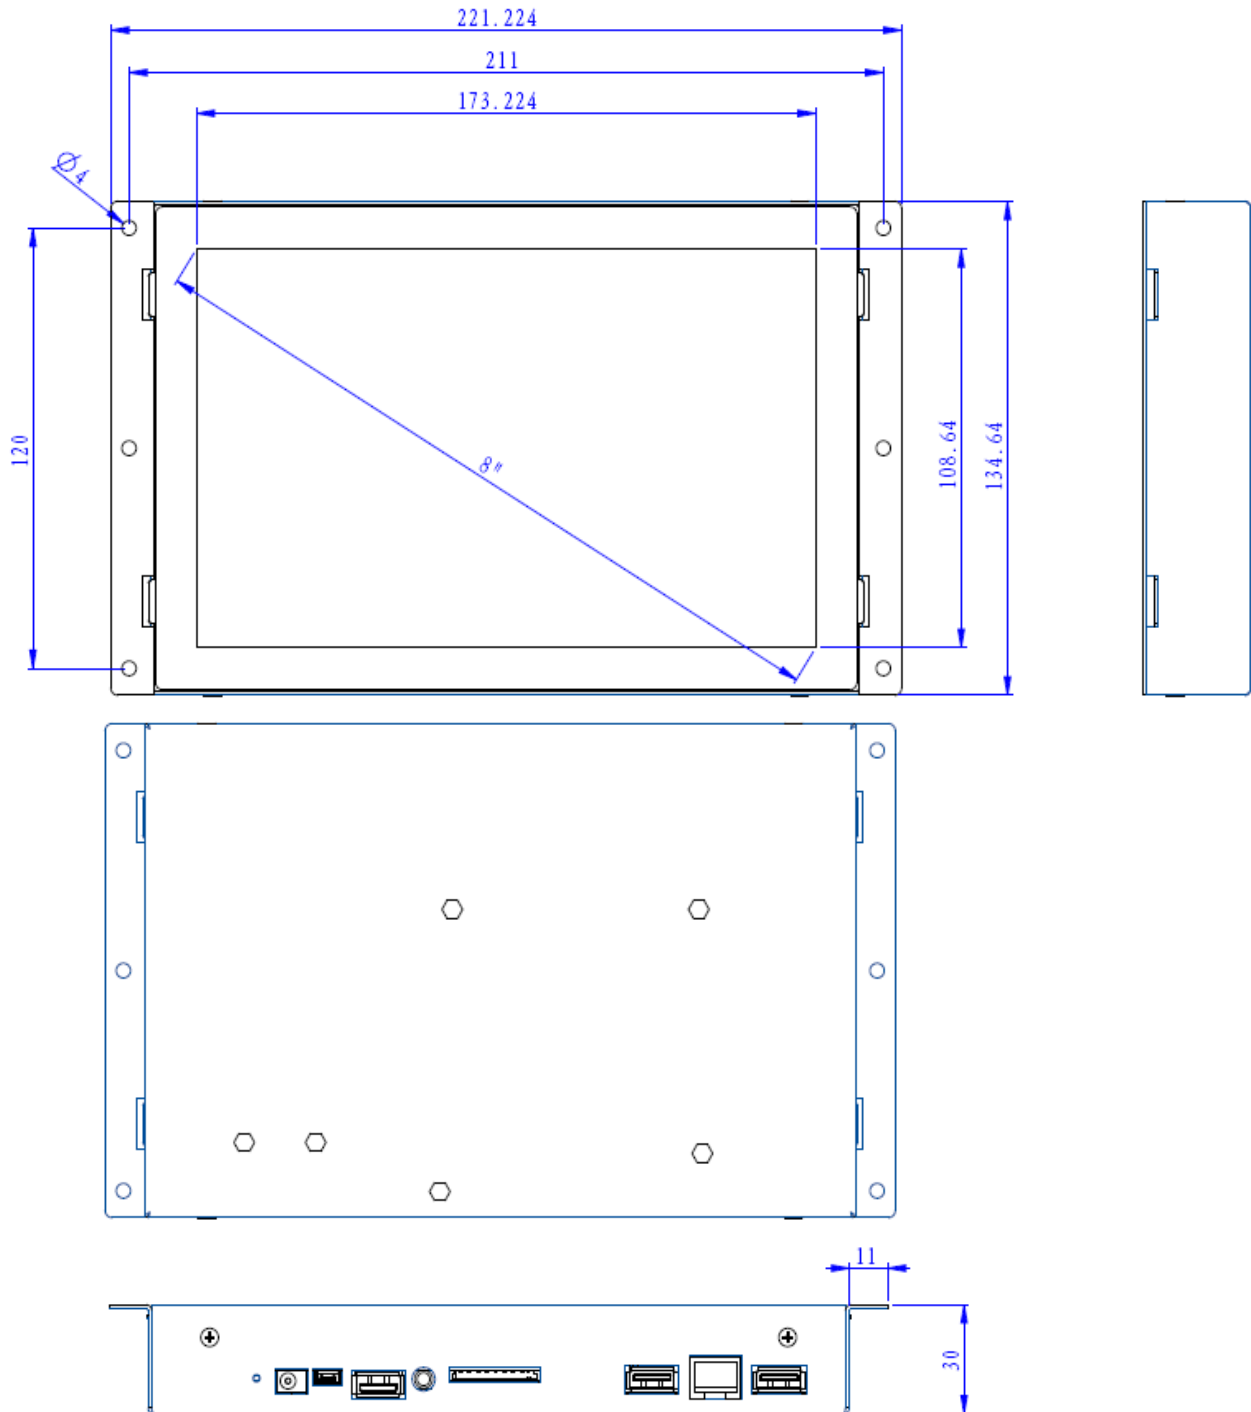

- > Commercial Tablet
- > Boxed Media Player
- > OpenFrame & All-in-One 1080P Player

● Point-of-Sale ● Industrial ● Commercial

Open Frame 8-inch IPS Retail Tablet Android

Android Commercial Tablet 8 inch 1280x800 IPS LCD

Mechanical Drawing

Ordering Options:

Player Console: 8-inch IPS Retail Tablet Open Frame
AC Adatper: 12V /1A