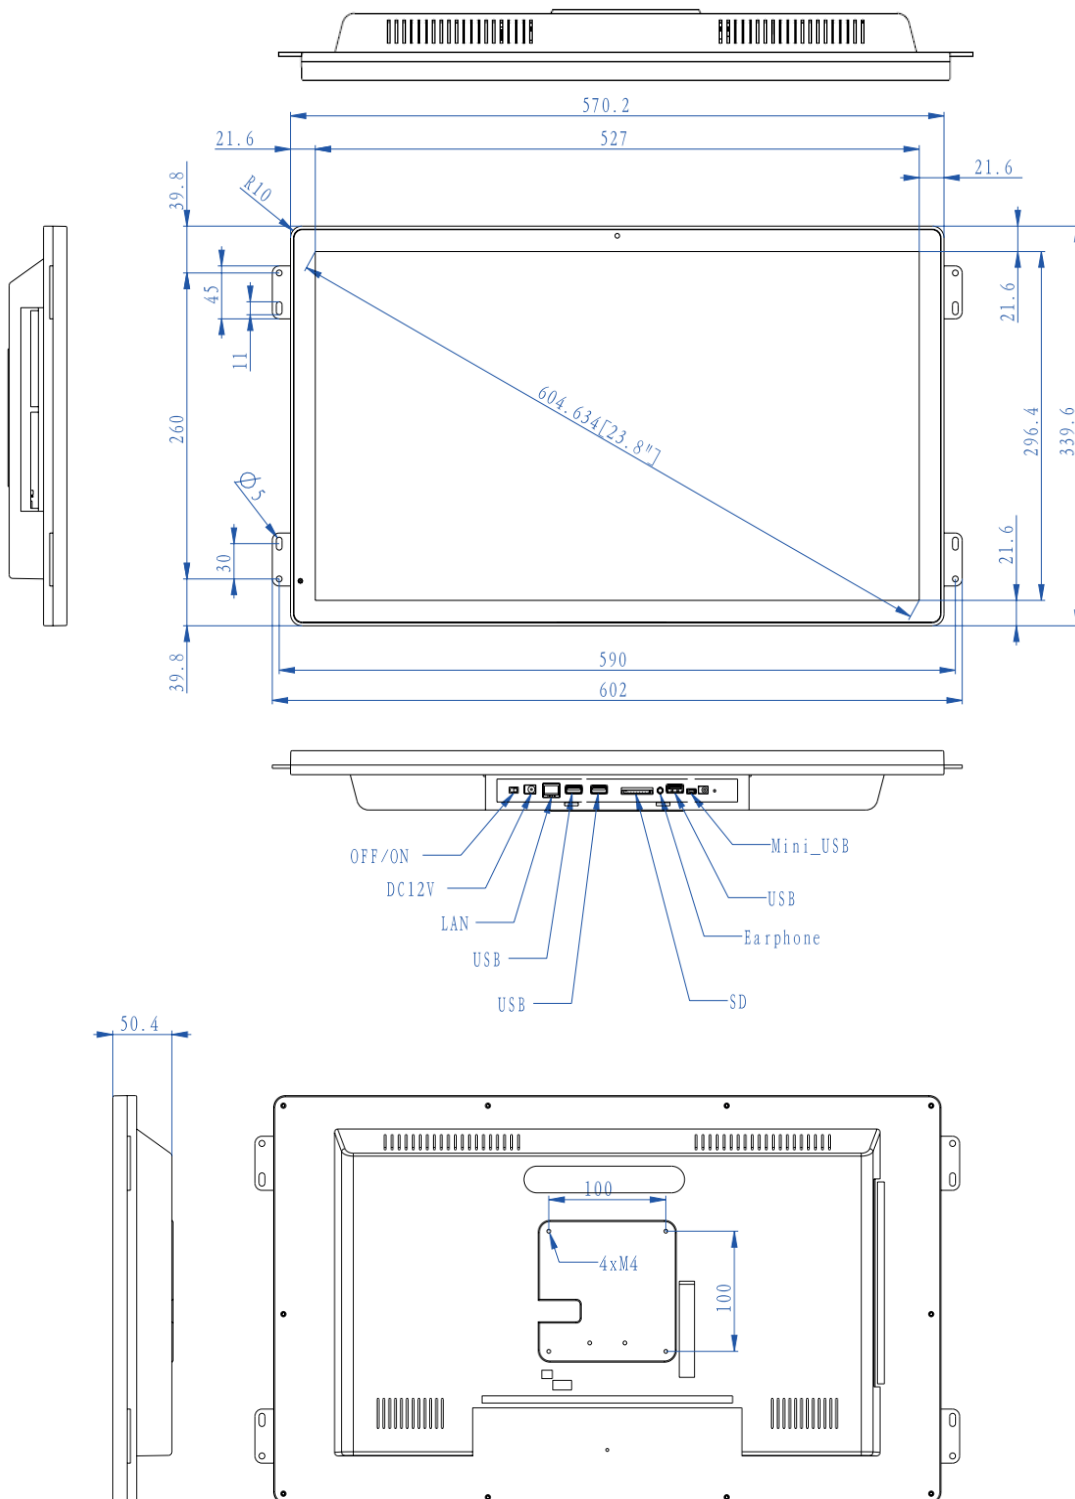

- > Commercial Tablet
- > Boxed Media Player
- > OpenFrame & All-in-One 1080P Player

● Point-of-Sale ● Industrial ● Commercial

Open Frame 23.8" Commercial Tablet Android Touchscreen

Quad-Core Processor With Full HD 1920x1080 pixels 23.8"LCD panel

Mechanical Drawings

Ordering Options:

Tablet Console: 23.8 inch Android Kiosk Capacitive
AC Adatper: 12V /3A