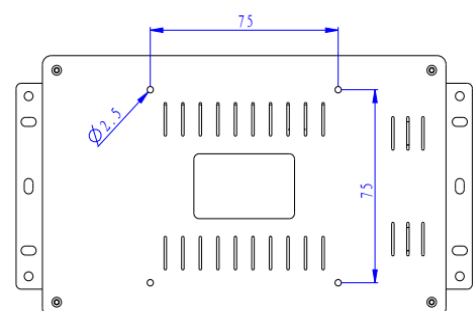

- > Commercial Tablet
- > Boxed Media Player
- > OpenFrame & All-in-One 1080P Player
- Point-of-Sale • Industrial • Commercial

Open Frame 6.2-inch IPS Retail Tablet Android

Android Commercial Tablet 7 inch 1024x600 IPS LCD

Mechanical Drawing

Ordering Options:

Player Console: 6.2-inch IPS Retail Tablet Open Frame
AC Adatper: 12V /1A
Tablet Top Stand: Optional;
VESA Wall Mounts:Optional;
Floor Standing Mounts:Optional: