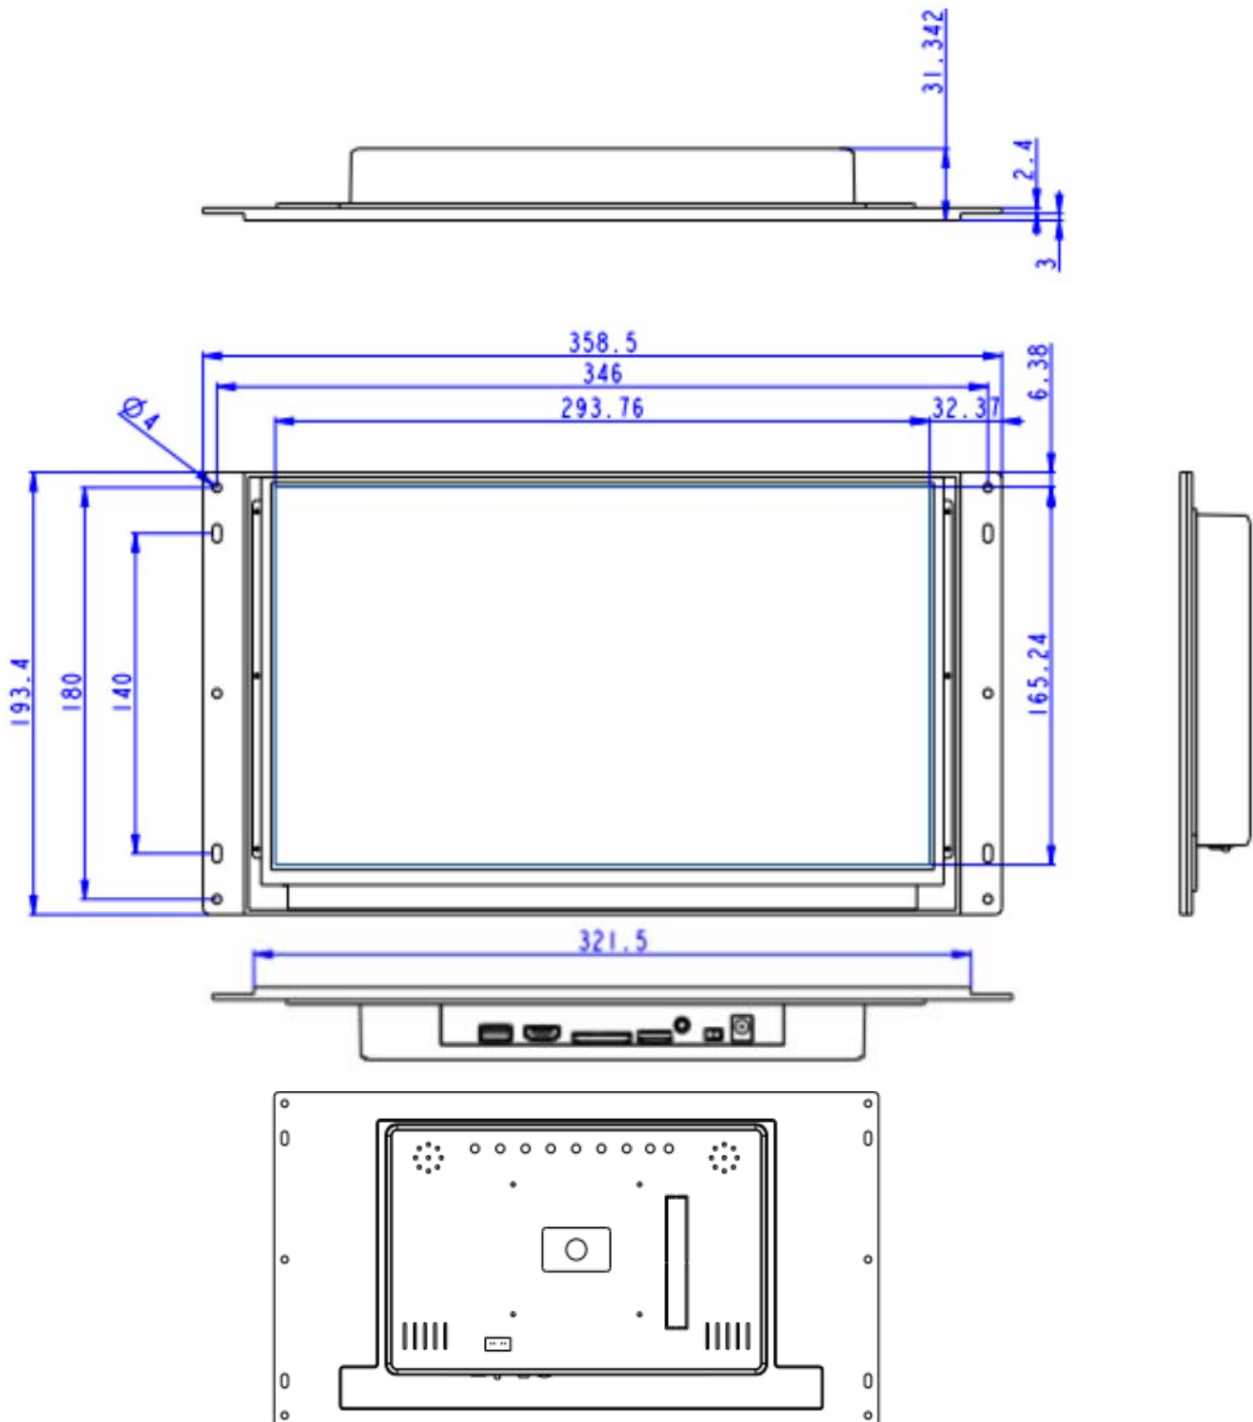

LCD Panel Information

Screen size : 13.3" (Diagonal)
Active area : 293.76(W)×165.24(H) mm
Max. Resolution : 1920 (H) x 1080 (V)
Brightness : 300 cd/m²
Contrast ratio : 1000 : 1
Viewing angle : 89/89/89/89(L/R/U/D)
Aspect Ratio: 16:9
*** Also available in 1920x1080 / 1600x900 pixels

Interface

Card Slot: SD
USB: USB 2.0 Host
Power Jack: 12V / 1.5A DC in
Video Line-in: HDMI in
GPIO: 4-pin x 8pcs

Video Resolution

Video : 720 x 576 pixels (PAL)
720 x 480 pixels (NTSC)
1280 x 720
1920 x 1080

• Point-of-Sale • Industrial • Commercial

13.3" OpenFrame LCD Media Player

Commercial-Grade HD Digital Media Player & LCD Video Display System

Mechanical Drawings

Ordering Options:

Player Console: 13.3 inch openframe video player

AC Adatper: 12V /1.5A

Push Button: 5V LED Plastic / Metallic

Motion Sensor: 120 degrees / 1.8 Meters

Touchscreen: 4-Wire Resistive