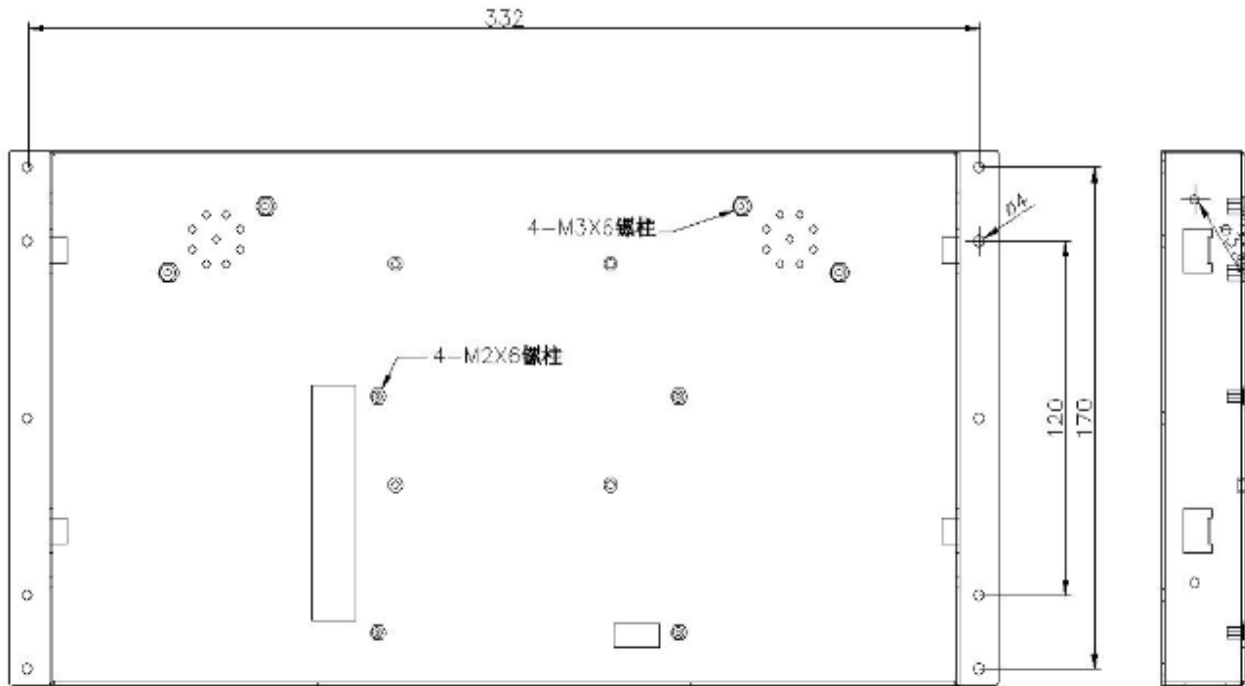

- > Commercial Tablet
- > Boxed Media Player
- > OpenFrame & All-in-One 1080P Player

● Point-of-Sale ● Industrial ● Commercial

13.3" OpenFrame LCD Media Player

Commercial-Grade HD Digital Media Player & LCD Video Display System

Mechanical Drawings