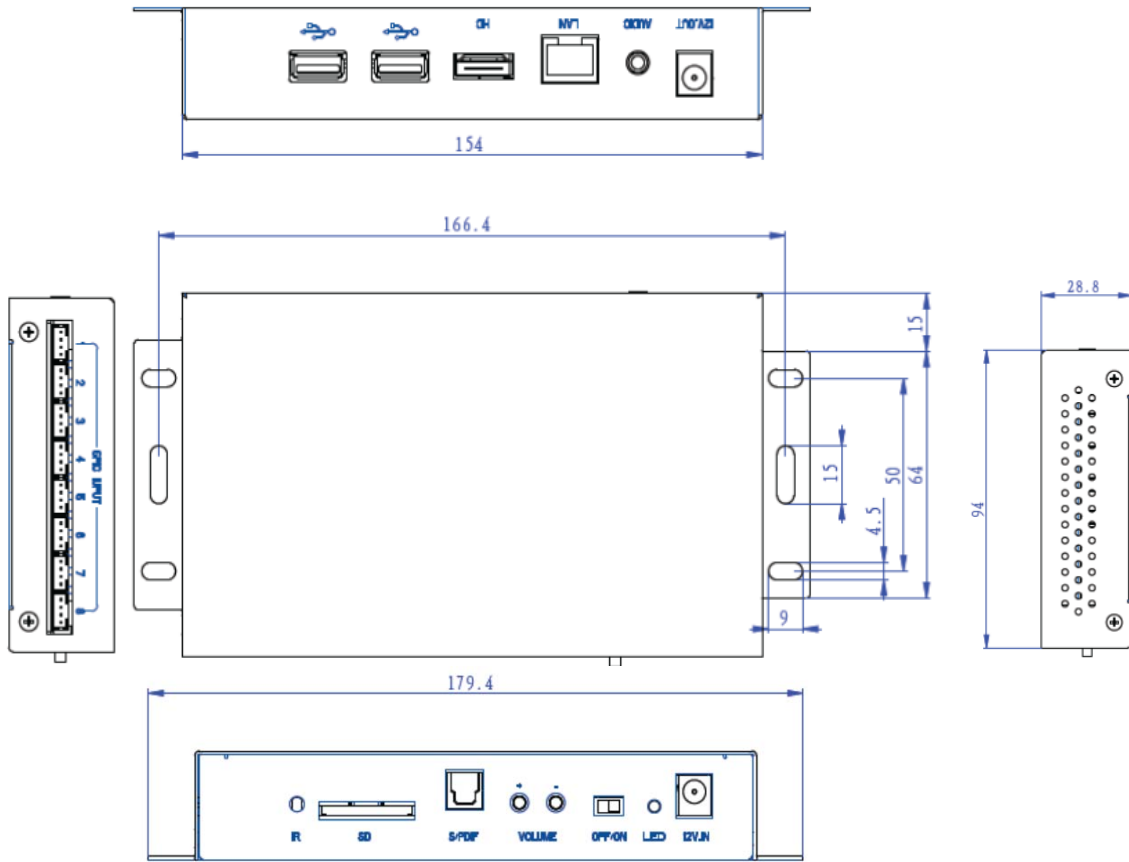

Quad-Core Processor With UHD output of 60 FPS & 2.0 HDMI

ANGLE: 0.5°				UNITS: mm	SCALE: 1:1	THIRD ANGLE
≥0-10	0.05	0.10	0.20	TITLE: ASSY	MODEL: AT1508-V4.0_4K	DRAWING NO.
≥10-200	0.10	0.20	0.40	DRAWN: 张建	CHECKED:	APPROVAL:
≥200	0.20	0.40	0.80	SHEET: 1 OF 1		
