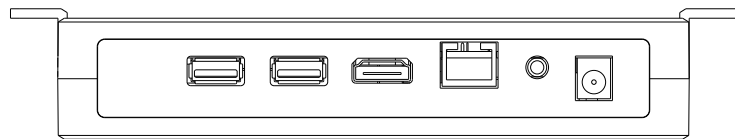

Quad-Core Processor With UHD output of 60 FPS & 2.0 HDMI

ANGLE: 0.5°				UNITS: mm	SCALE: 1:1	THIRD ANGLE
≥0-10	0.05	0.10	0.20	TITLE: ASSY	MODEL: AT1508-V4.0_4K	DRAWING NO.
≥10-200	0.10	0.20	0.40	DRAWN: 张建	CHECKED:	APPROVAL:
≥200	0.20	0.40	0.80	SHEET: 1 OF 1		
