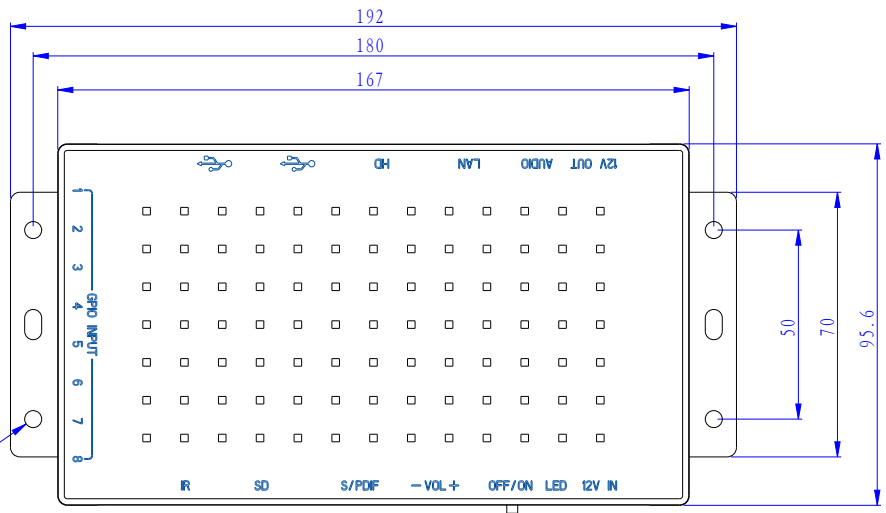

Quad-Core Processor With UHD output of 60 FPS & 2.0 HDMI

ANGLE: 0.5°				UNITS: mm	SCALE: 1:1	THIRD ANGLE
≥0-10	0.05	0.10	0.20	TITLE: ASSY	MODEL: AT1508-V4.0_4K	DRAWING NO.
≥10-200	0.10	0.20	0.40	DRAWN: 张建	CHECKED:	APPROVAL:
≥200	0.20	0.40	0.80	SHEET: 1 OF 1		
