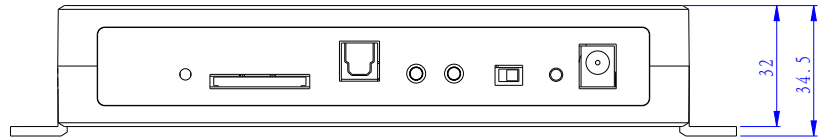

Quad-Core Processor With UHD output of 60 FPS & 2.0 HDMI

ANGLE: 0.5°				UNITS: mm	SCALE: 1:1	THIRD ANGLE
≥0-10	0.05	0.10	0.20	TITLE: ASSY	MODEL: AT1508-V4.0_4K	DRAWING NO.
≥10-200	0.10	0.20	0.40	DRAWN: 张建	CHECKED:	APPROVAL:
≥200	0.20	0.40	0.80	SHEET: 1 OF 1		
