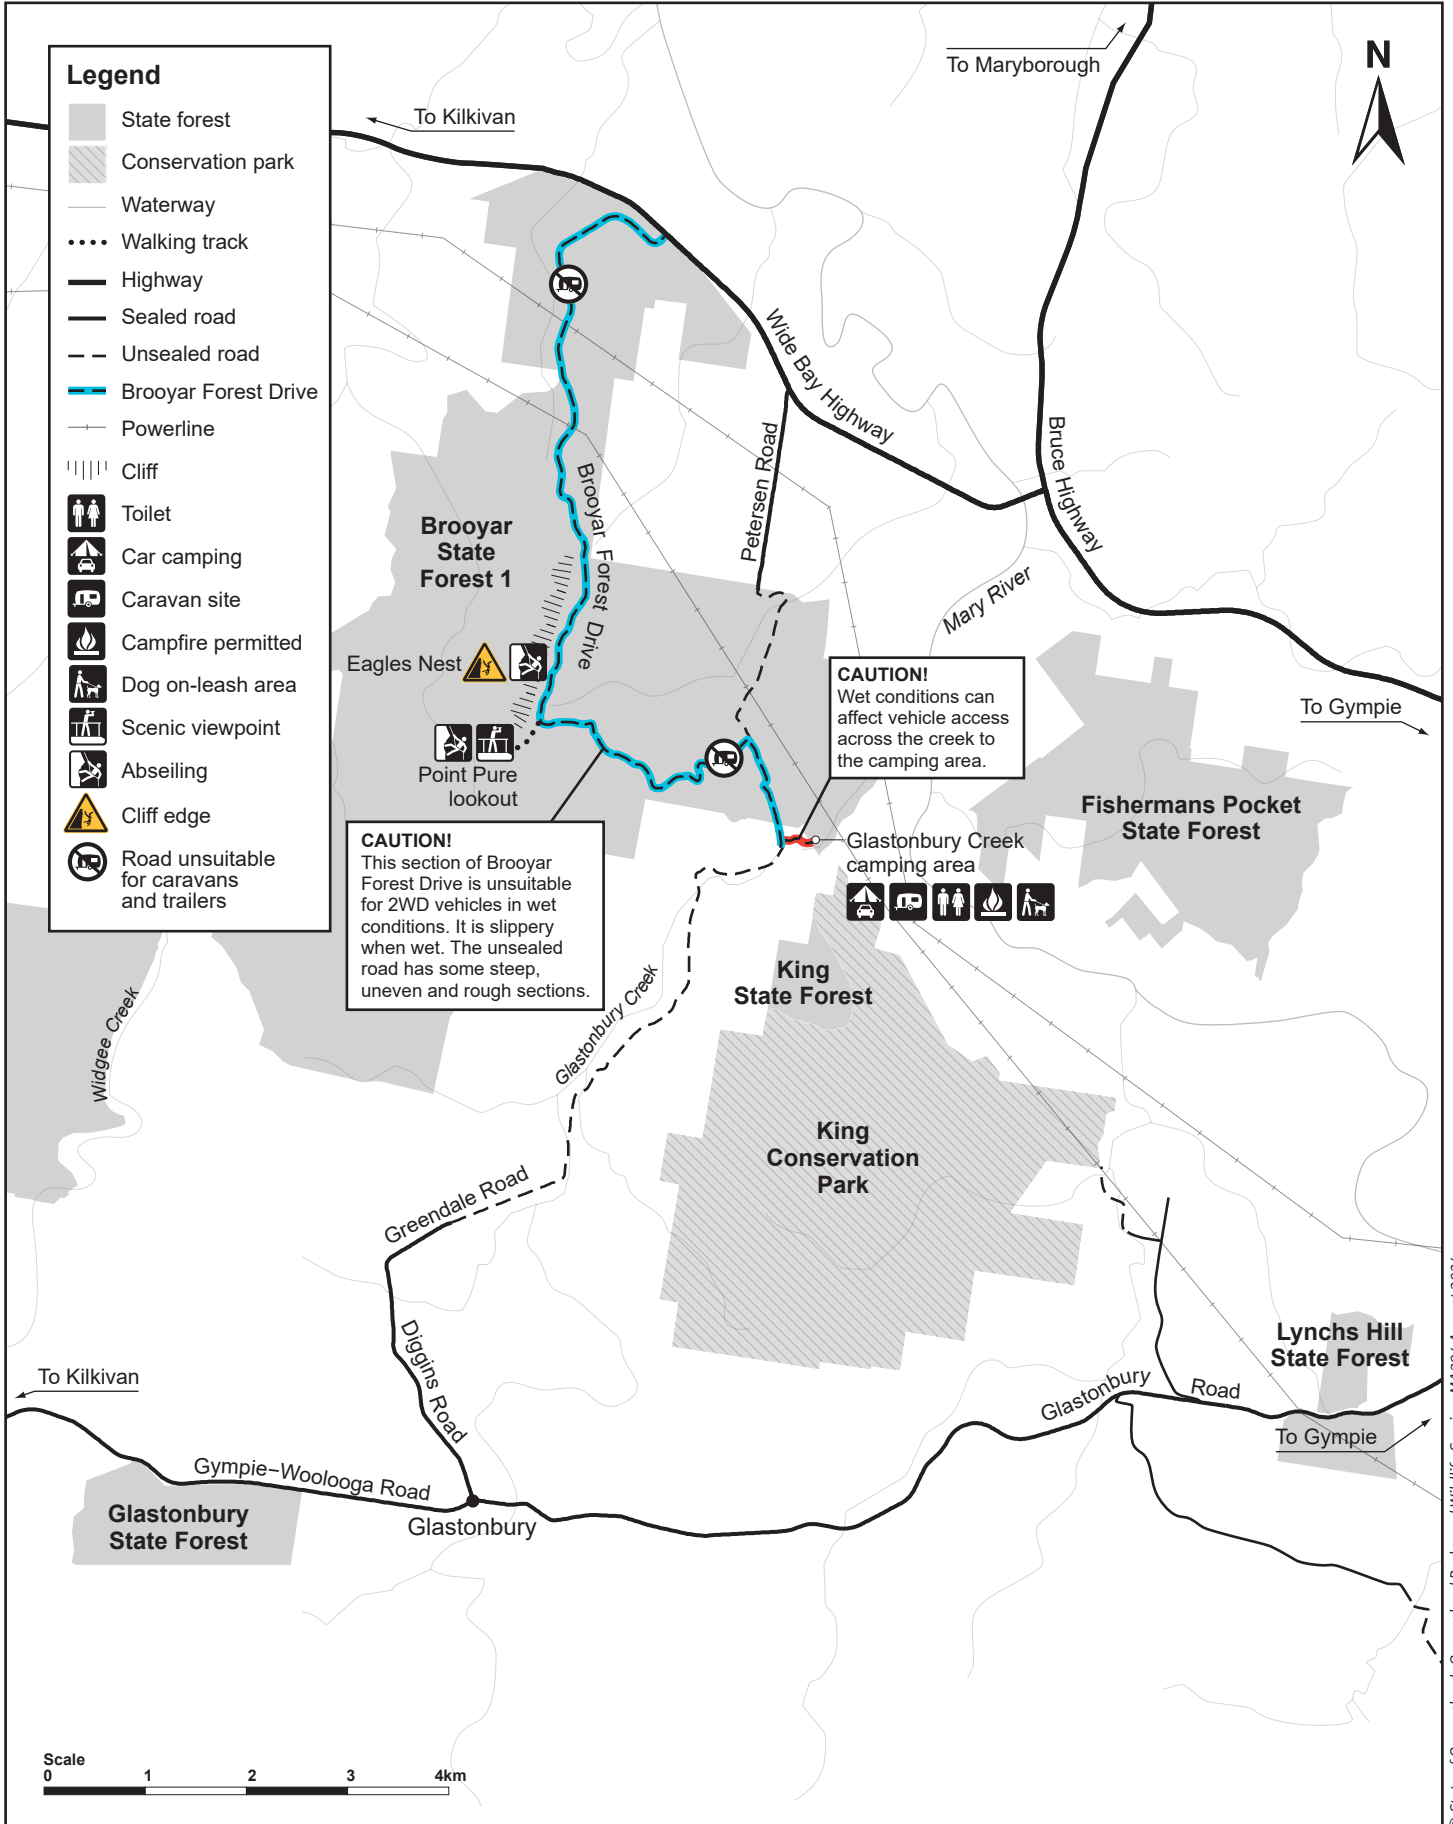

Brooyar State Forest map

© State of Queensland. Queensland Parks and Wildlife Service. MA394 August 2024