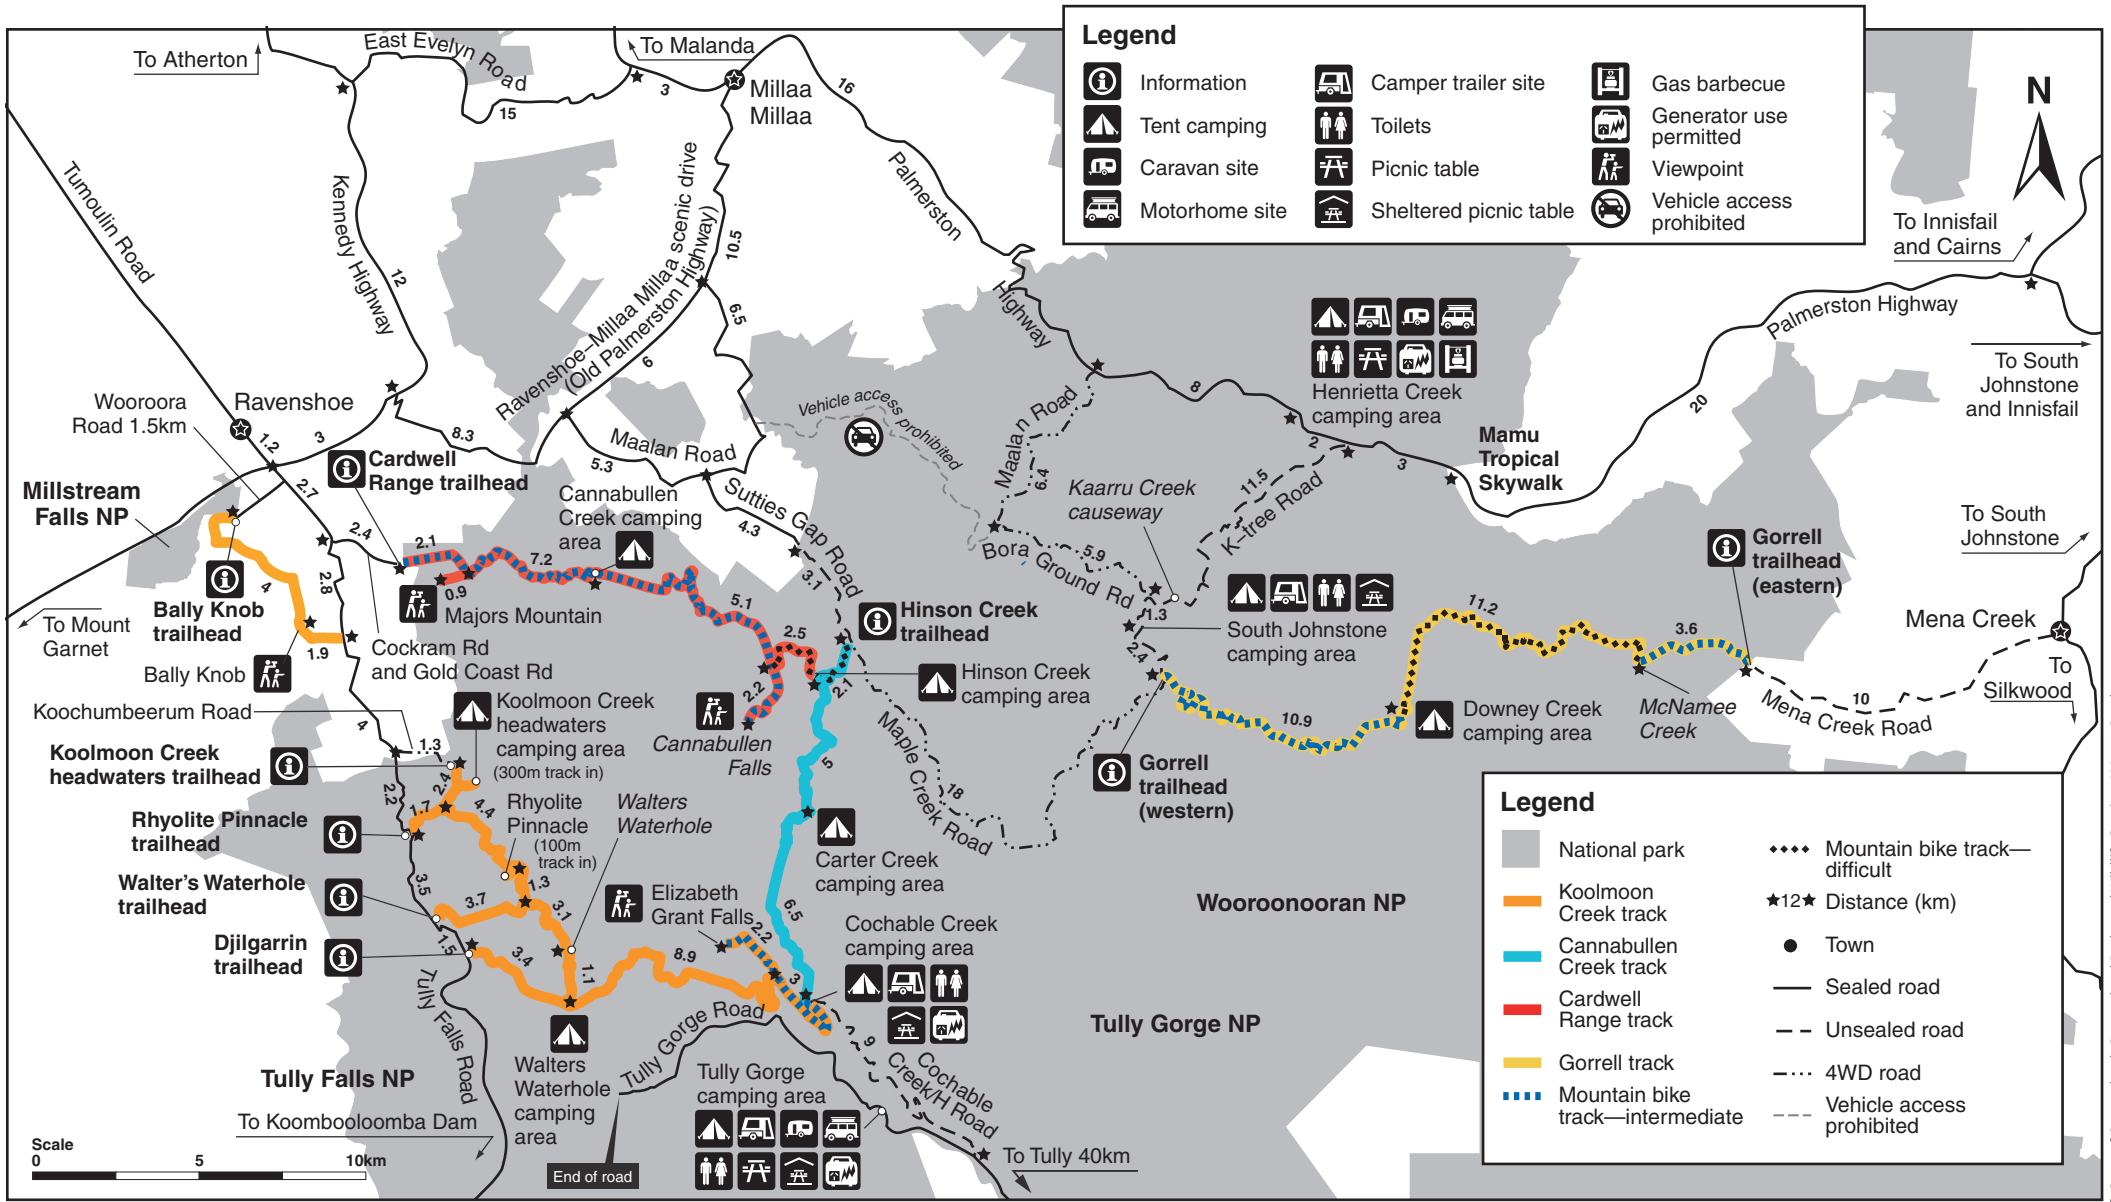

Misty Mountains wilderness tracks map

© State of Queensland. Queensland Parks and Wildlife Service. MA814 October 2022