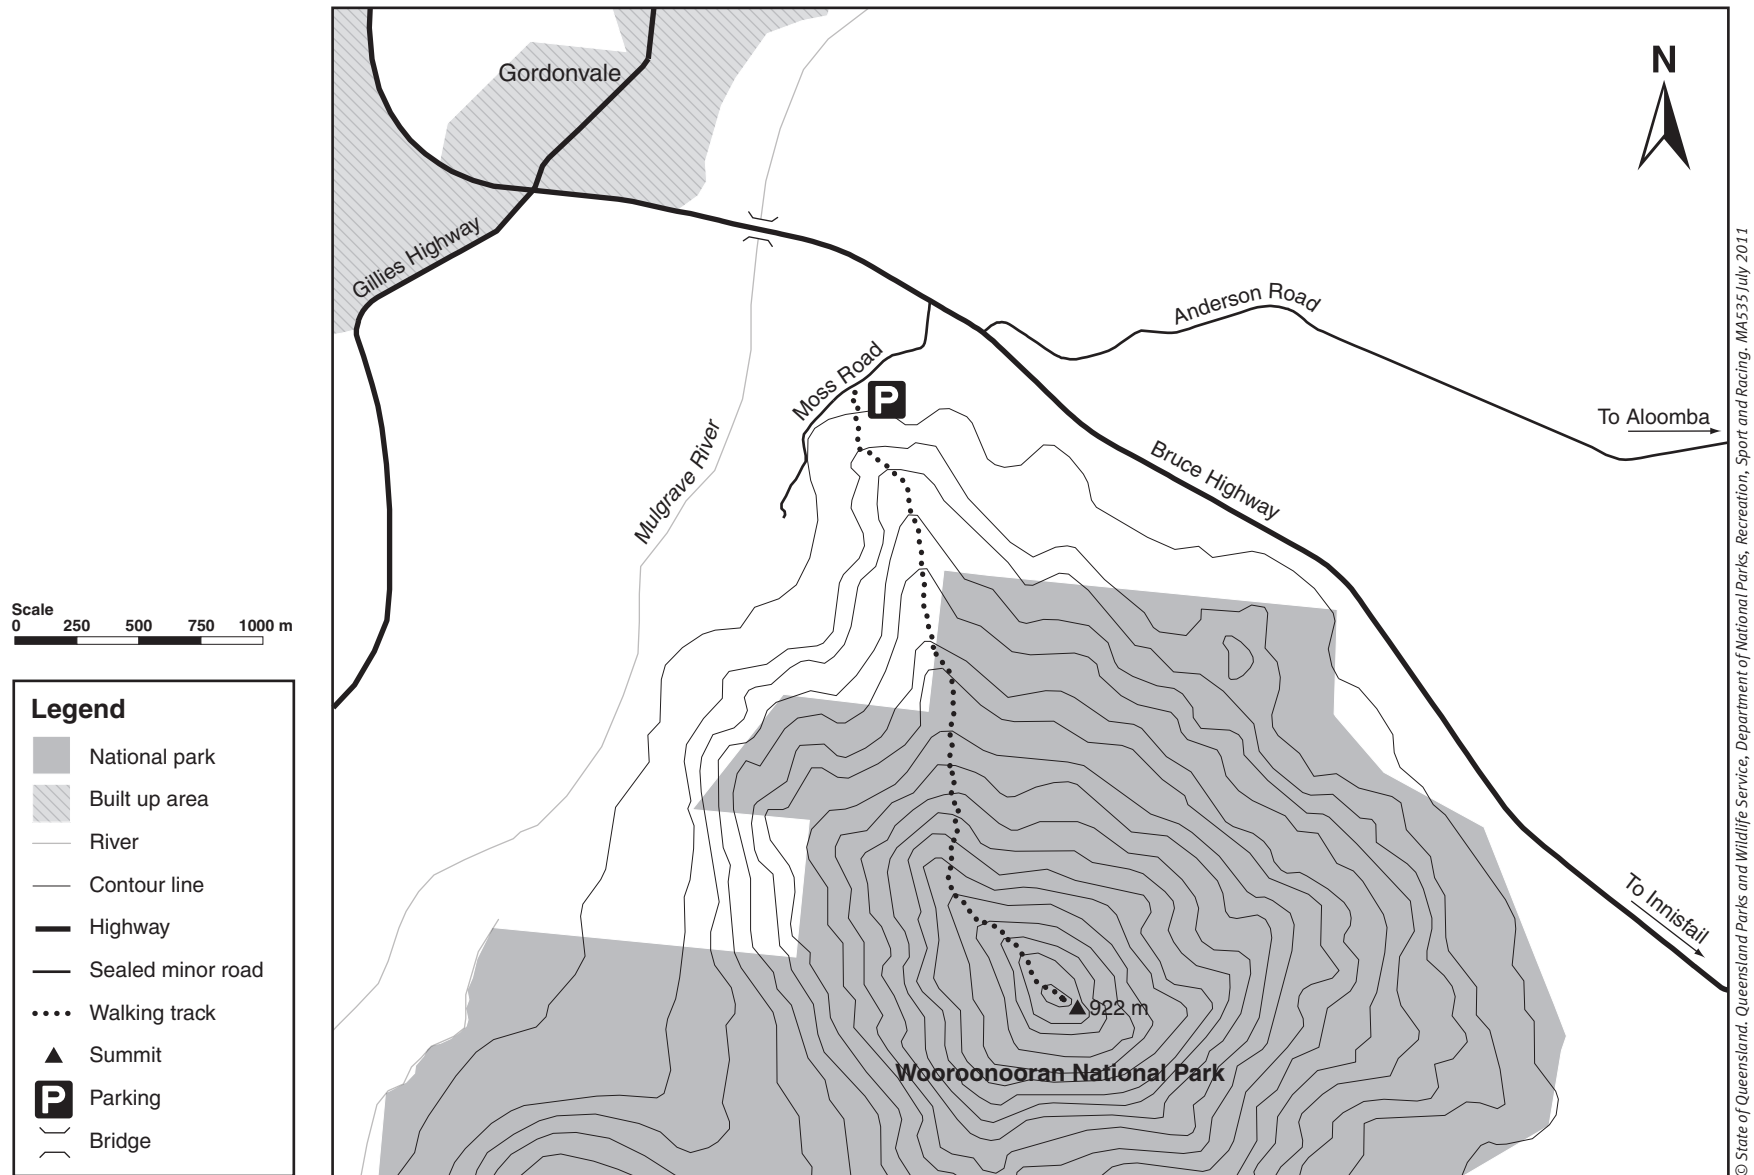

# Walshs Pyramid walking track map

Wooroonooran National Park

© State of Queensland. Queensland Parks and Wildlife Service, Department of National Parks, Recreation, Sport and Racing. MA535 July 2011