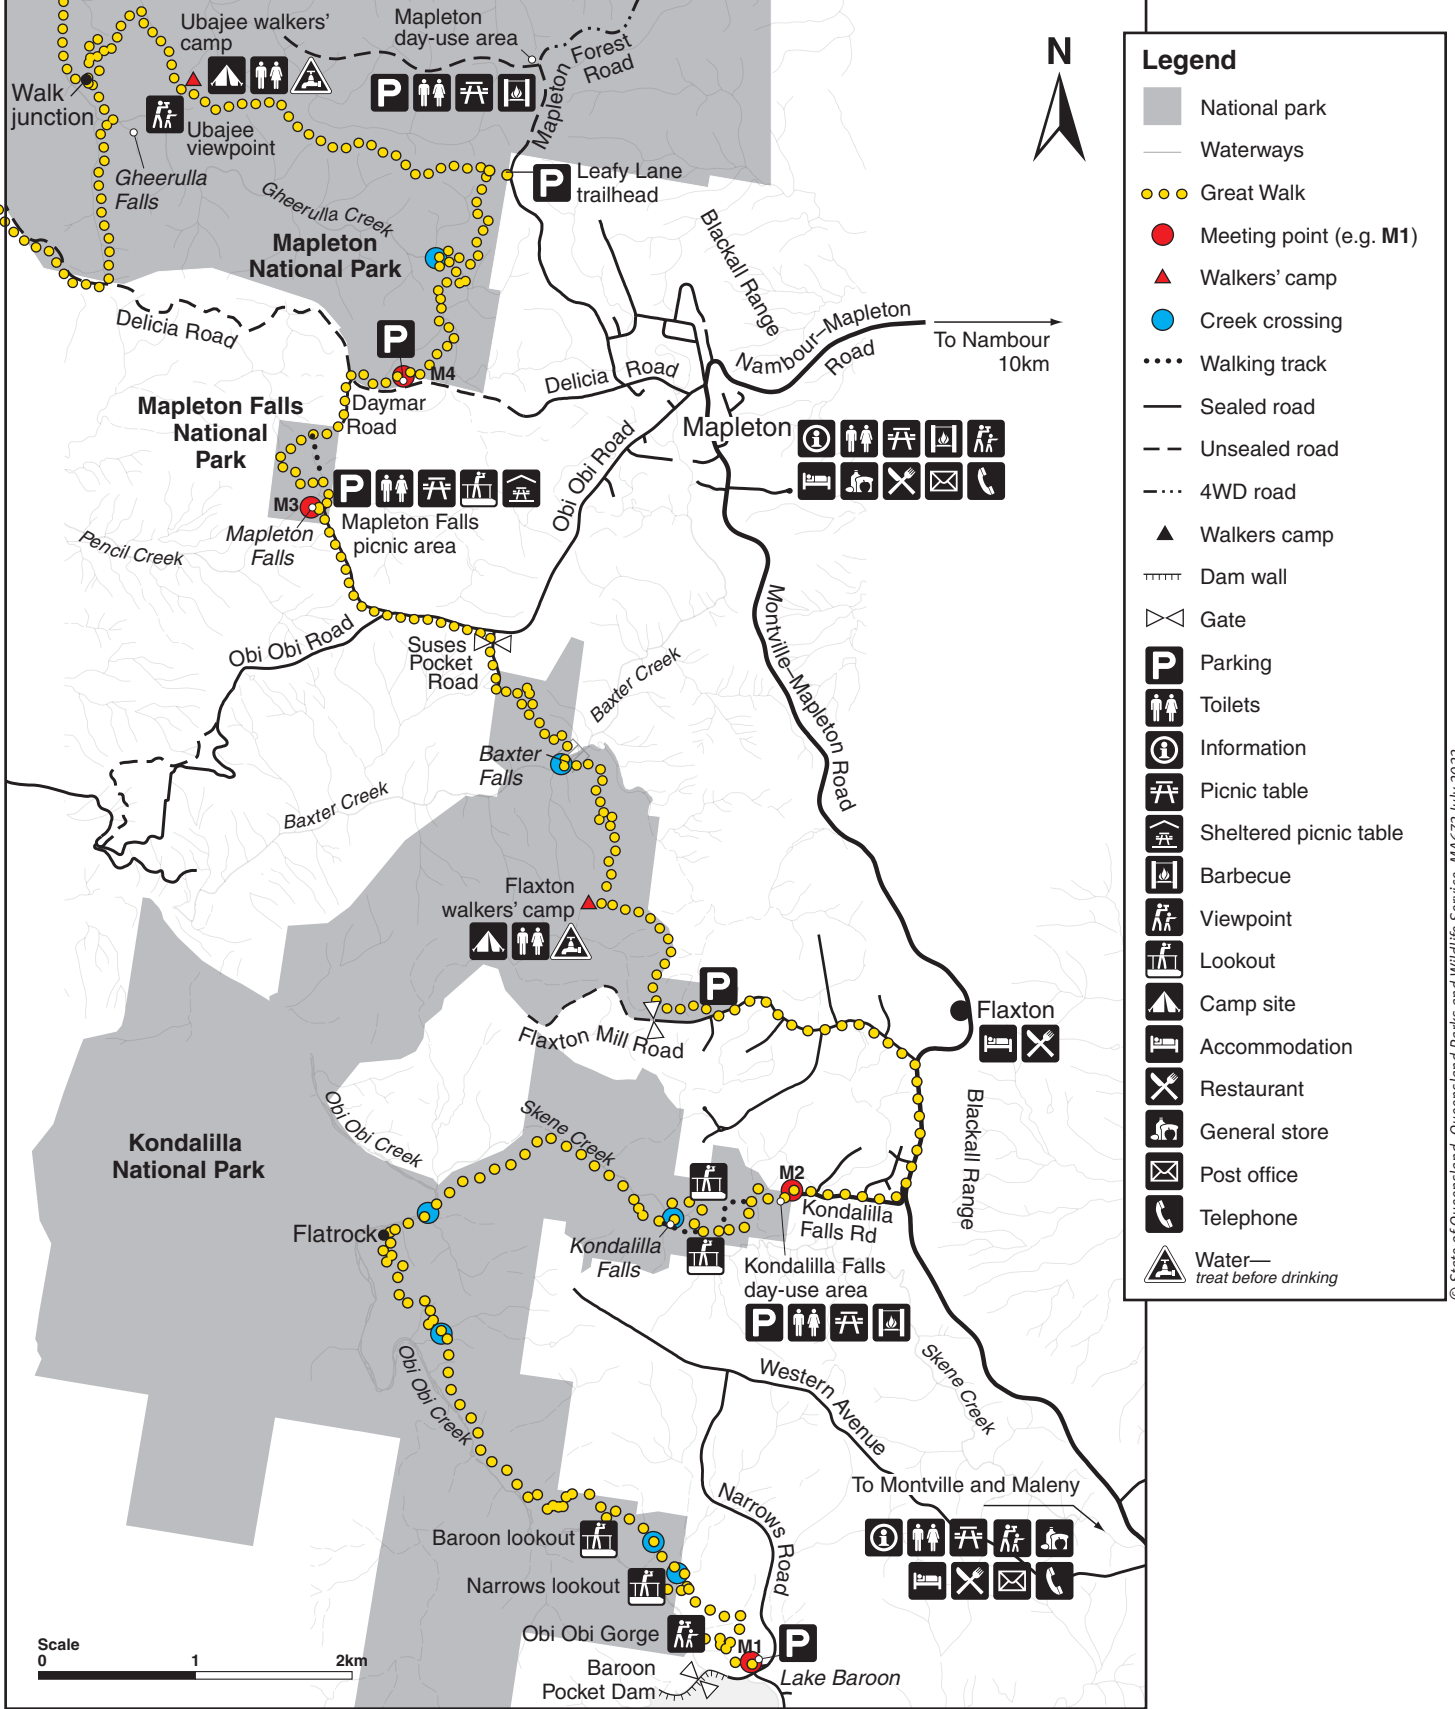

Baroon Pocket Dam (M1) to Ubajee walkers' camp map

Sunshine Coast Hinterland Great Walk

Always take a copy of the Sunshine Coast Hinterland Great Walk topographical map on extended walks.

© State of Queensland, Queensland Parks and Wildlife Service, MA672 July 2022