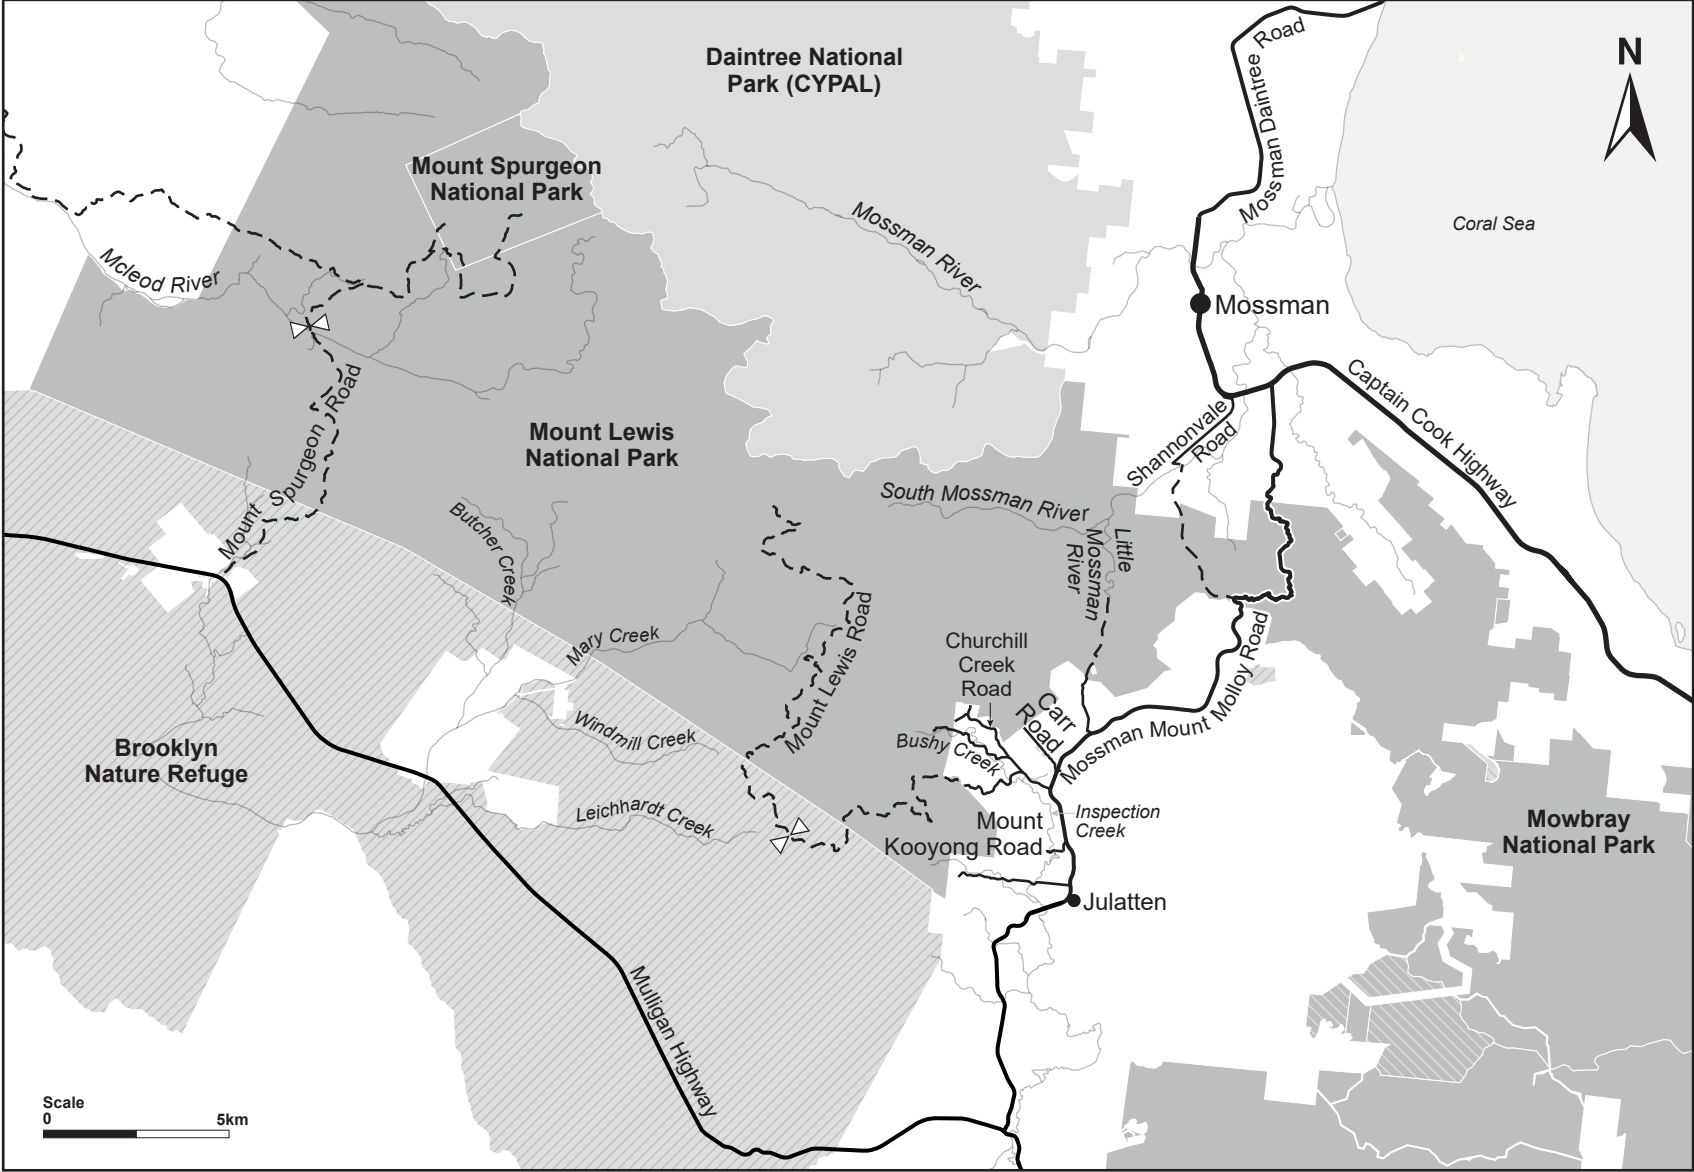

Mount Lewis National Park map

Legend

-  National park
-  National park (CYPAL)
-  Nature refuge
-  Conservation park
-  Forest reserve
-  Waterways
-  Highway
-  Main road
-  Local sealed road
-  Local unsealed road
-  Town
-  Gate

© State of Queensland - Queensland Parks and Wildlife Service, MA4481 June 2024