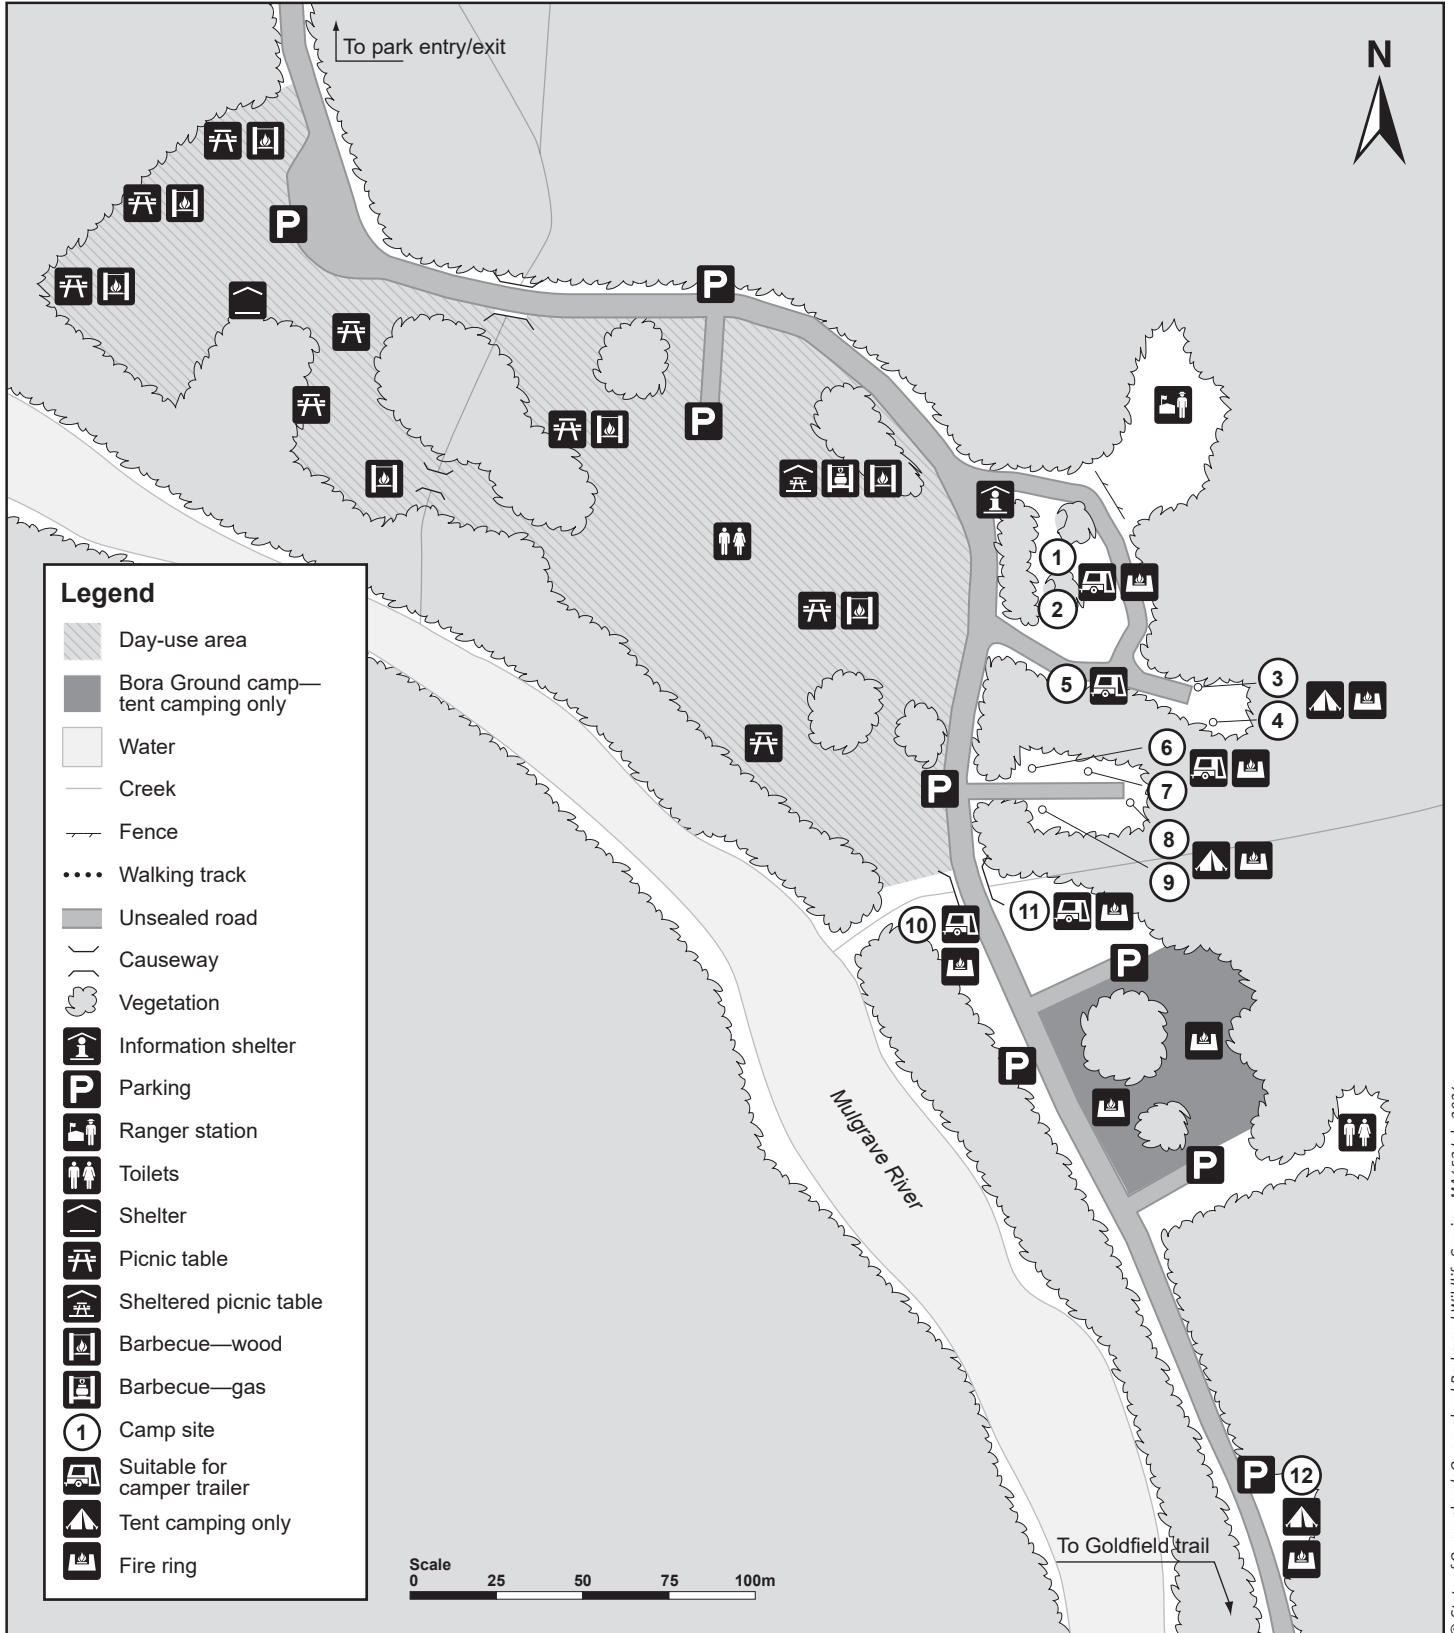

Goldsborough Valley map

Wooroonooran National Park

© State of Queensland. Queensland Parks and Wildlife Service. MA453 July 2024