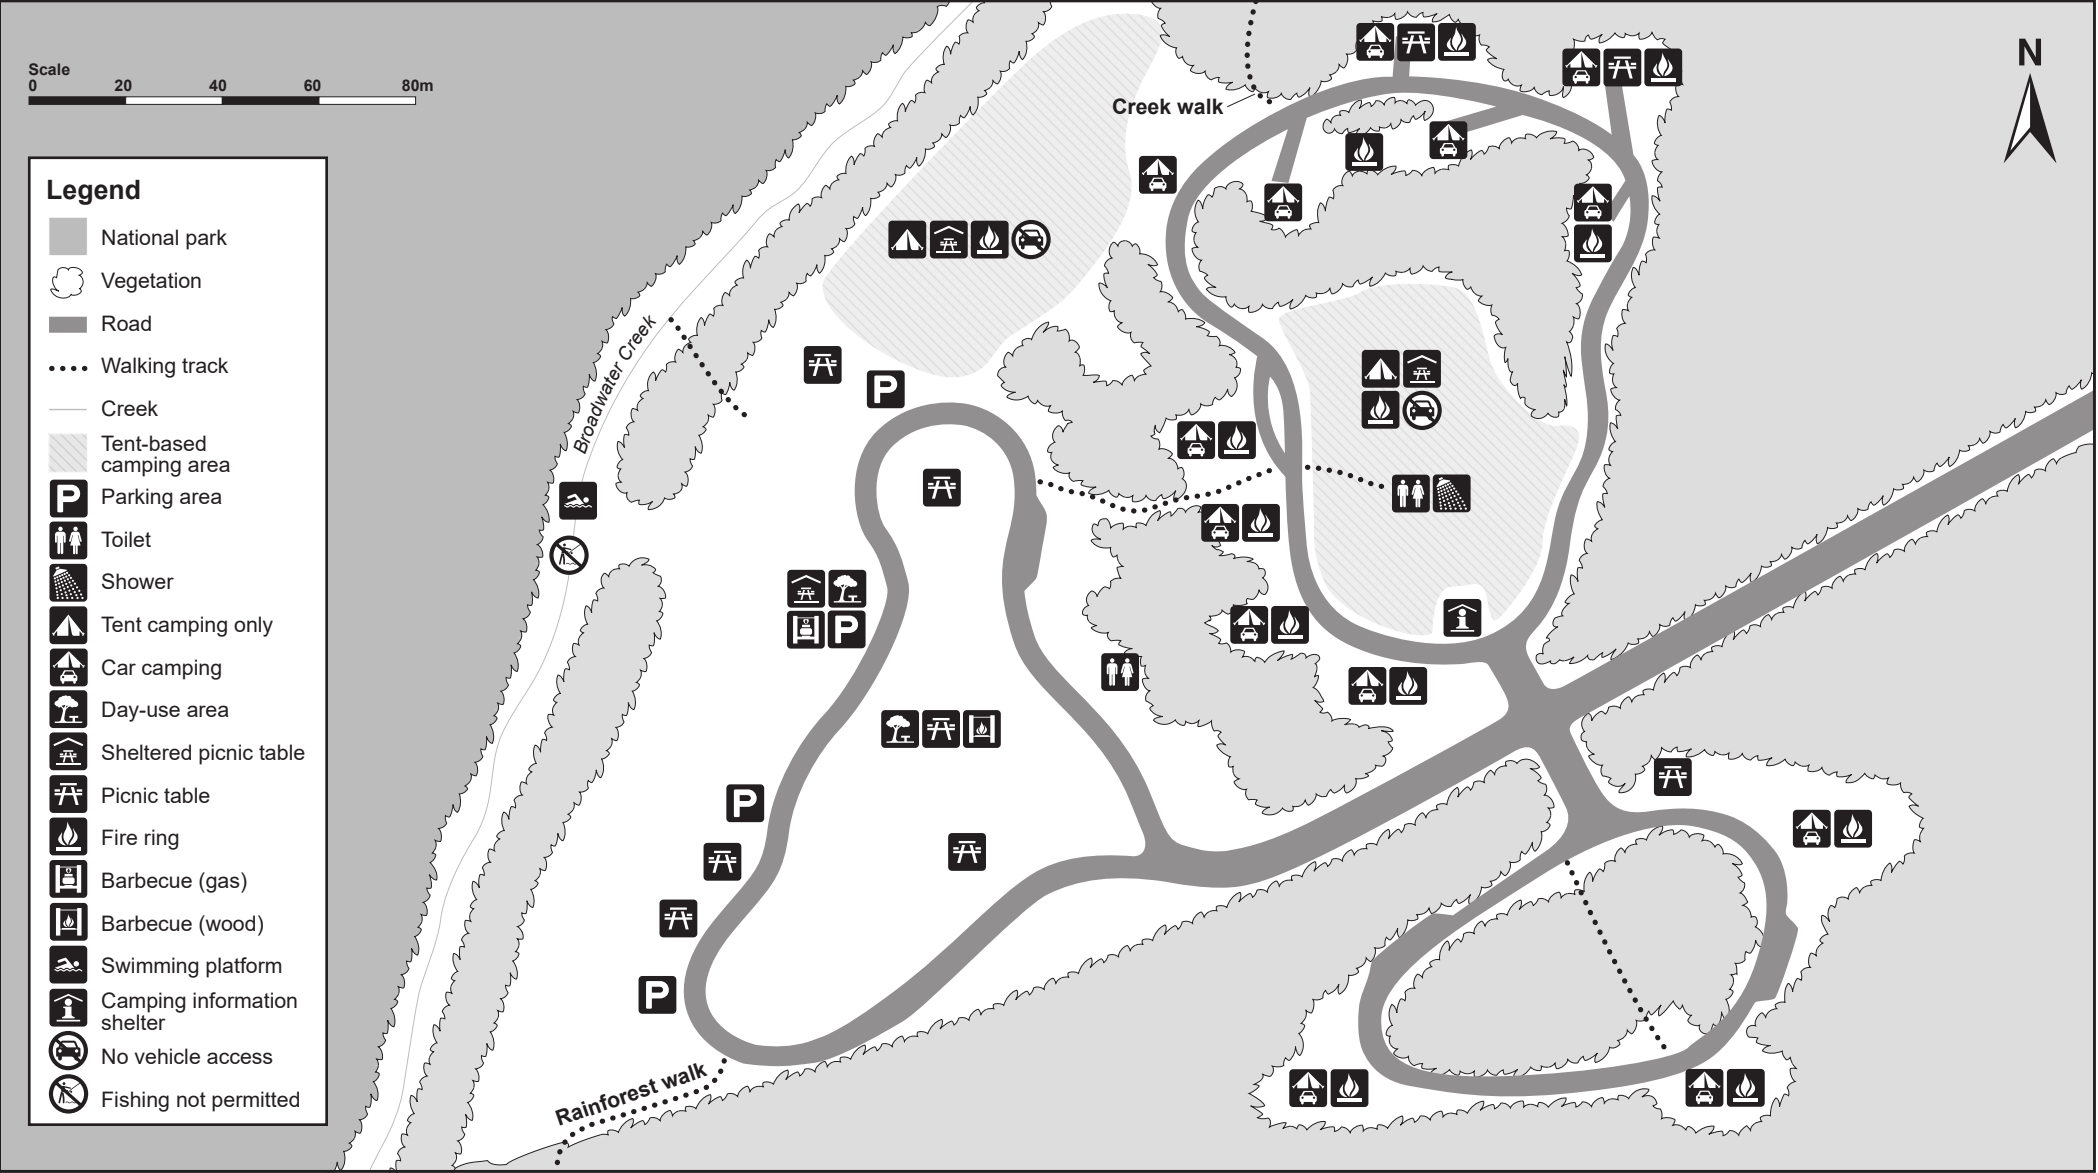

Broadwater

Abergowrie State Forest

© State of Queensland. Queensland Parks and Wildlife Service. MA291 February 2023