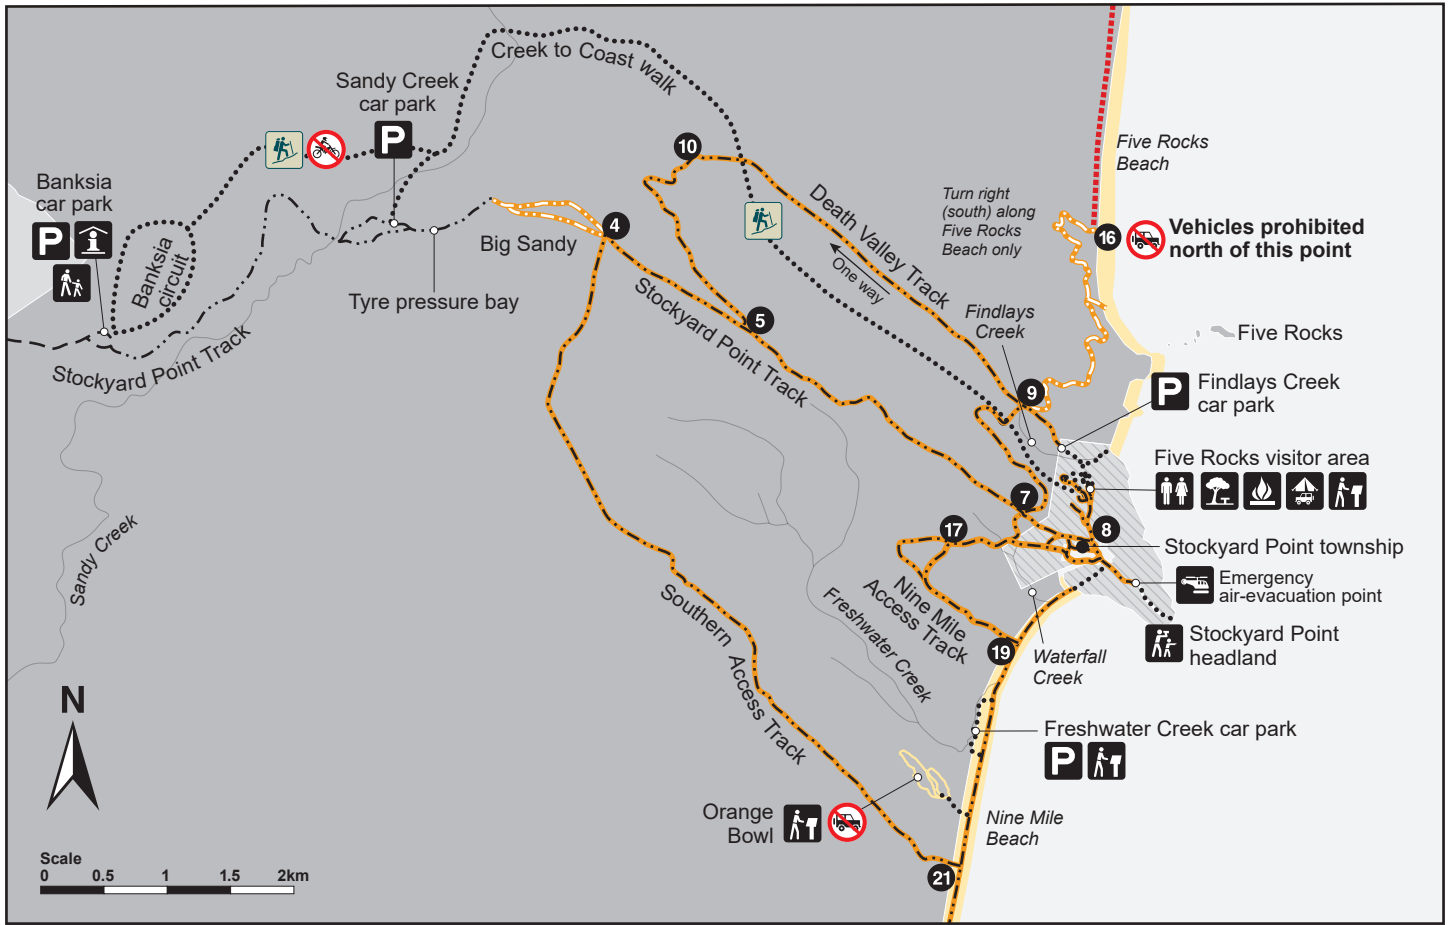

Byfield Area map

Byfield National Park, Byfield Conservation Park, Byfield State Forest

Legend			
	National park		Information shelter
	Conservation park		Parking
	Ocean		Toilet
	Creek		Emergency air-evacuation point <i>Authorised use only</i>
	Beach		Day-use area
	Walking track		Fires permitted— in fire rings only
	2WD unsealed		4WD camping
	4WD easy		Viewpoint
	4WD medium		Self-guided walk
	4WD difficult		Creek to Coast: Grade 5 walking track
	No vehicle access		No vehicle access
			Trailbikes prohibited