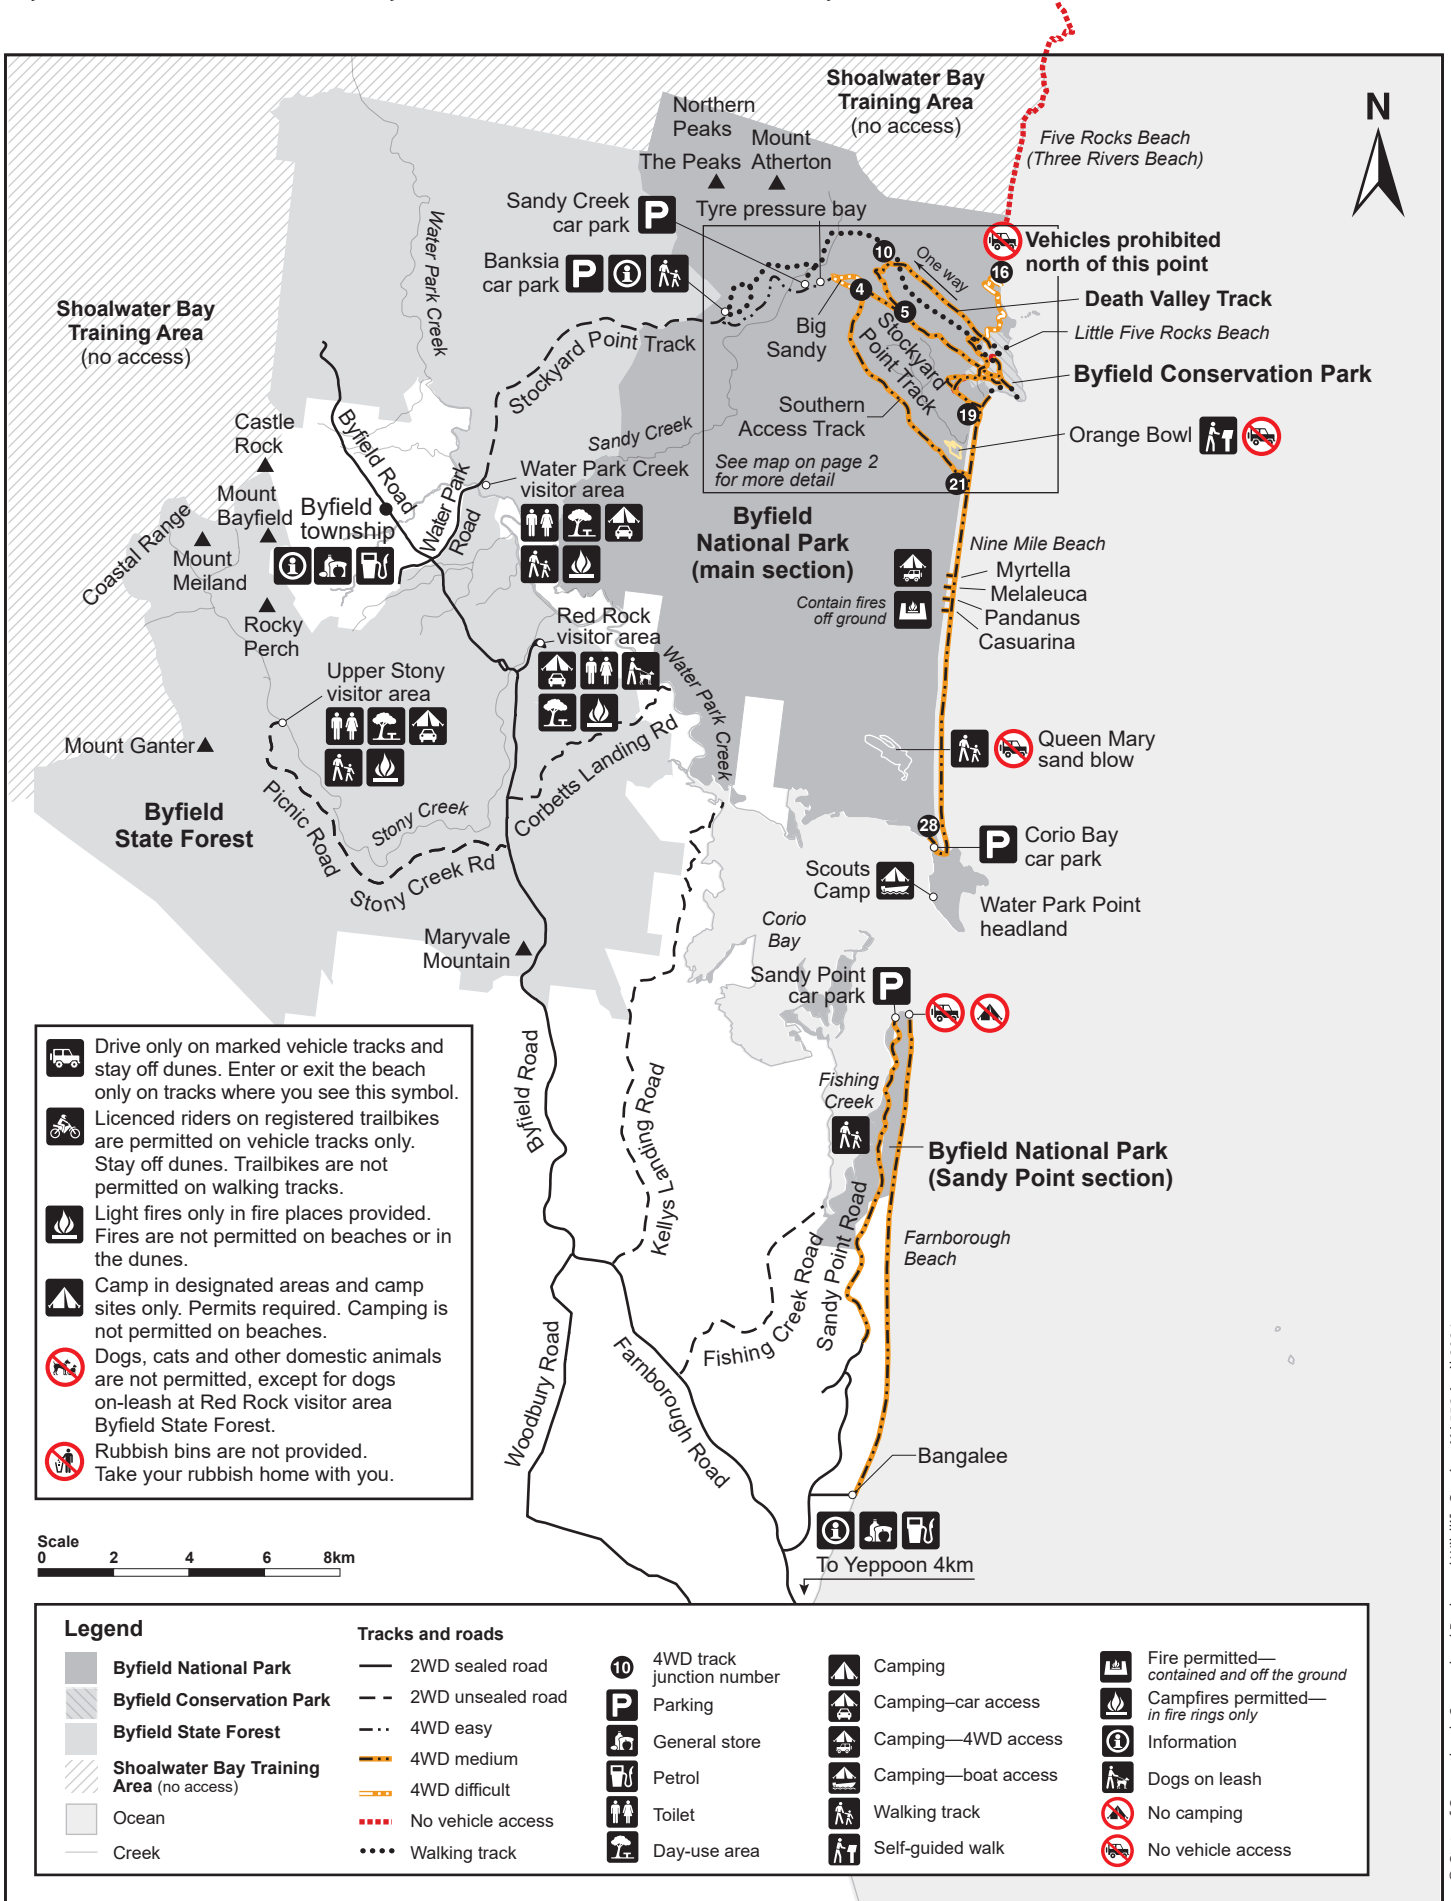

Byfield Area map

Byfield National Park, Byfield Conservation Park, Byfield State Forest

Legend			
	National park		Information shelter
	Conservation park		Parking
	Ocean		Toilet
	Creek		Emergency air-evacuation point <i>Authorised use only</i>
	Beach		Day-use area
	Walking track		Fires permitted— in fire rings only
	2WD unsealed		4WD camping
	4WD easy		Viewpoint
	4WD medium		Self-guided walk
	4WD difficult		Creek to Coast: Grade 5 walking track
	No vehicle access		No vehicle access
			Trailbikes prohibited