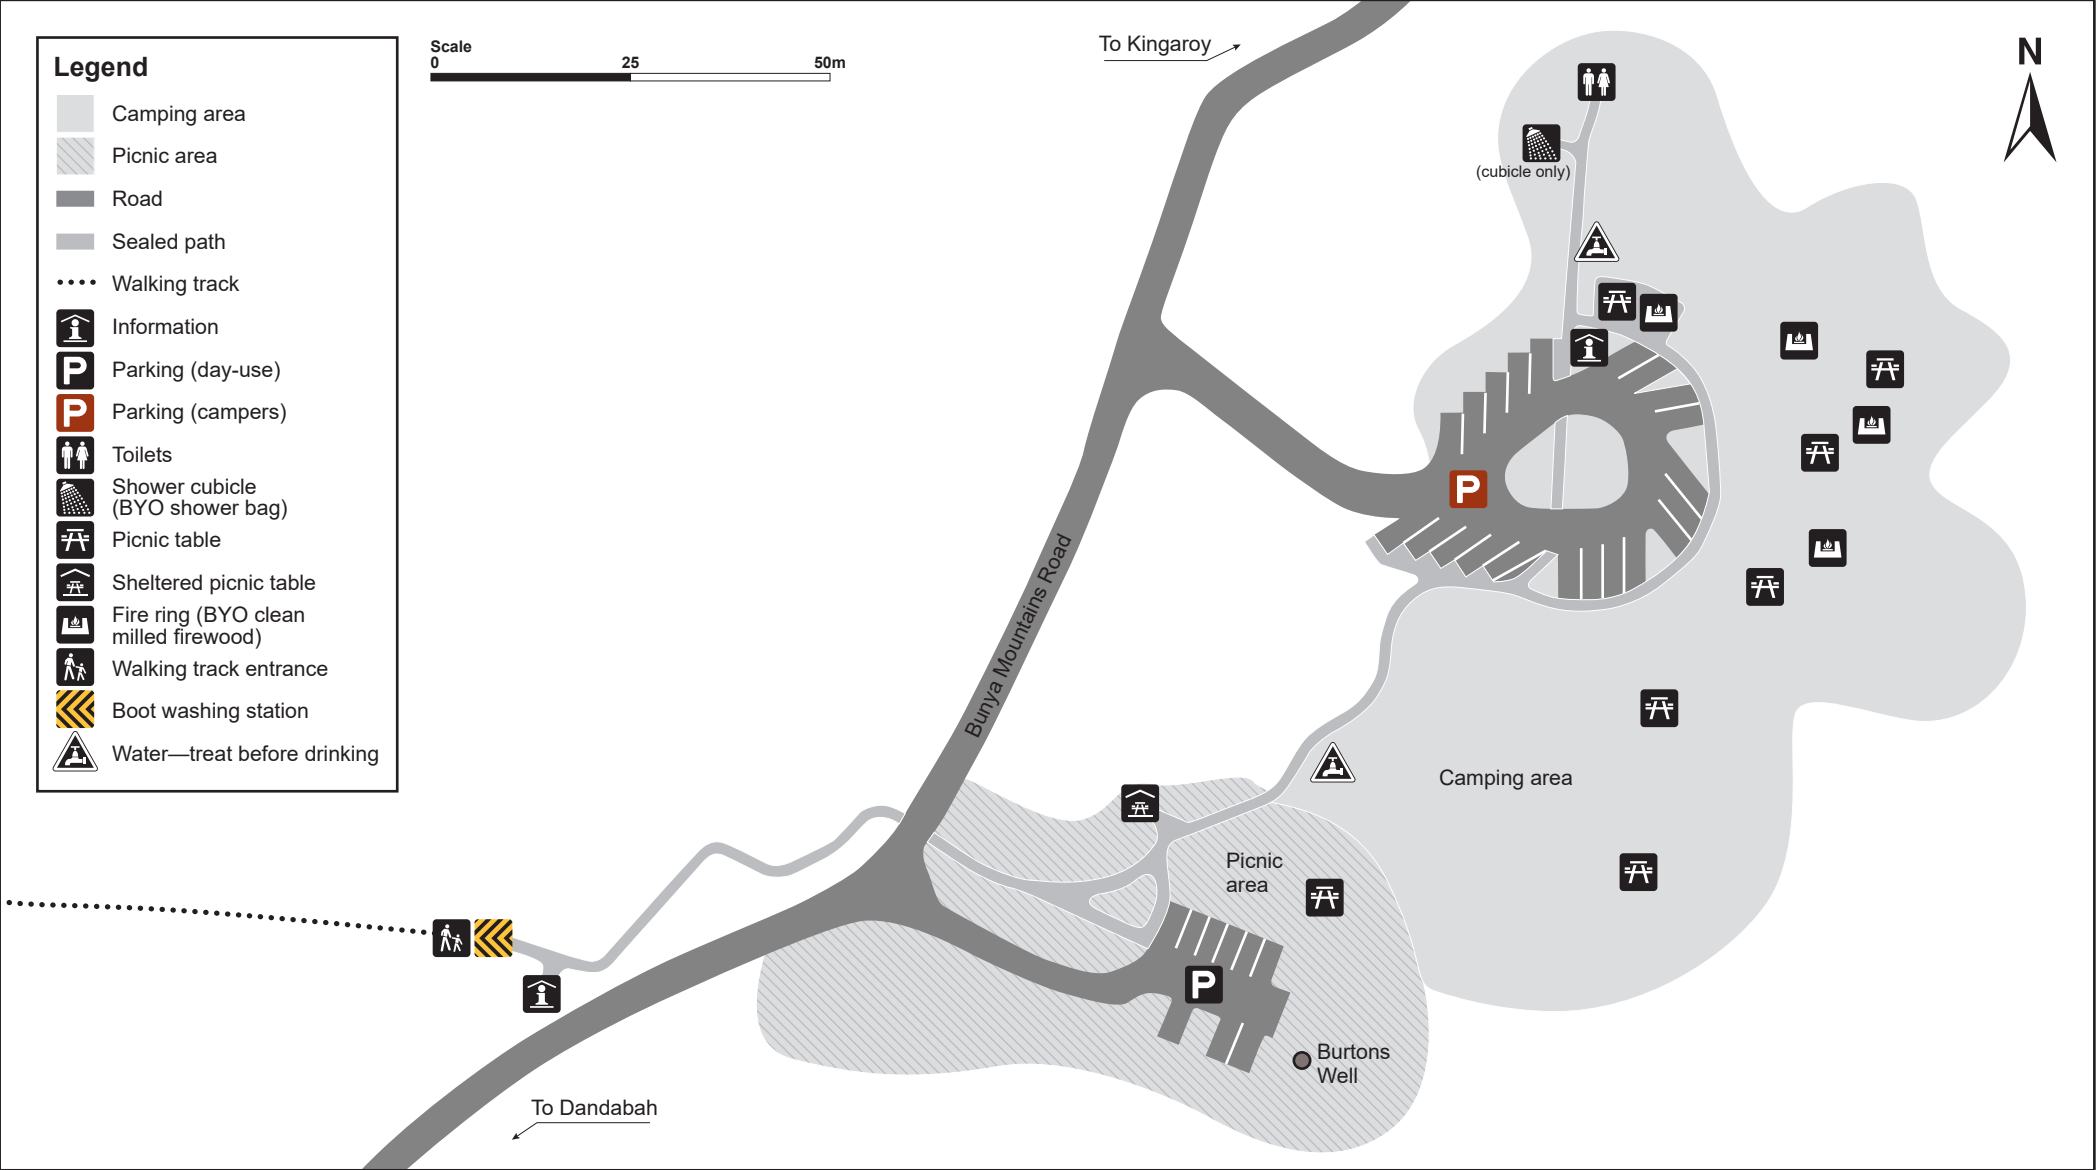

Burtons Well camping area map

Bunya Mountains National Park

© State of Queensland. Queensland Parks and Wildlife Service. MA432 September 2023