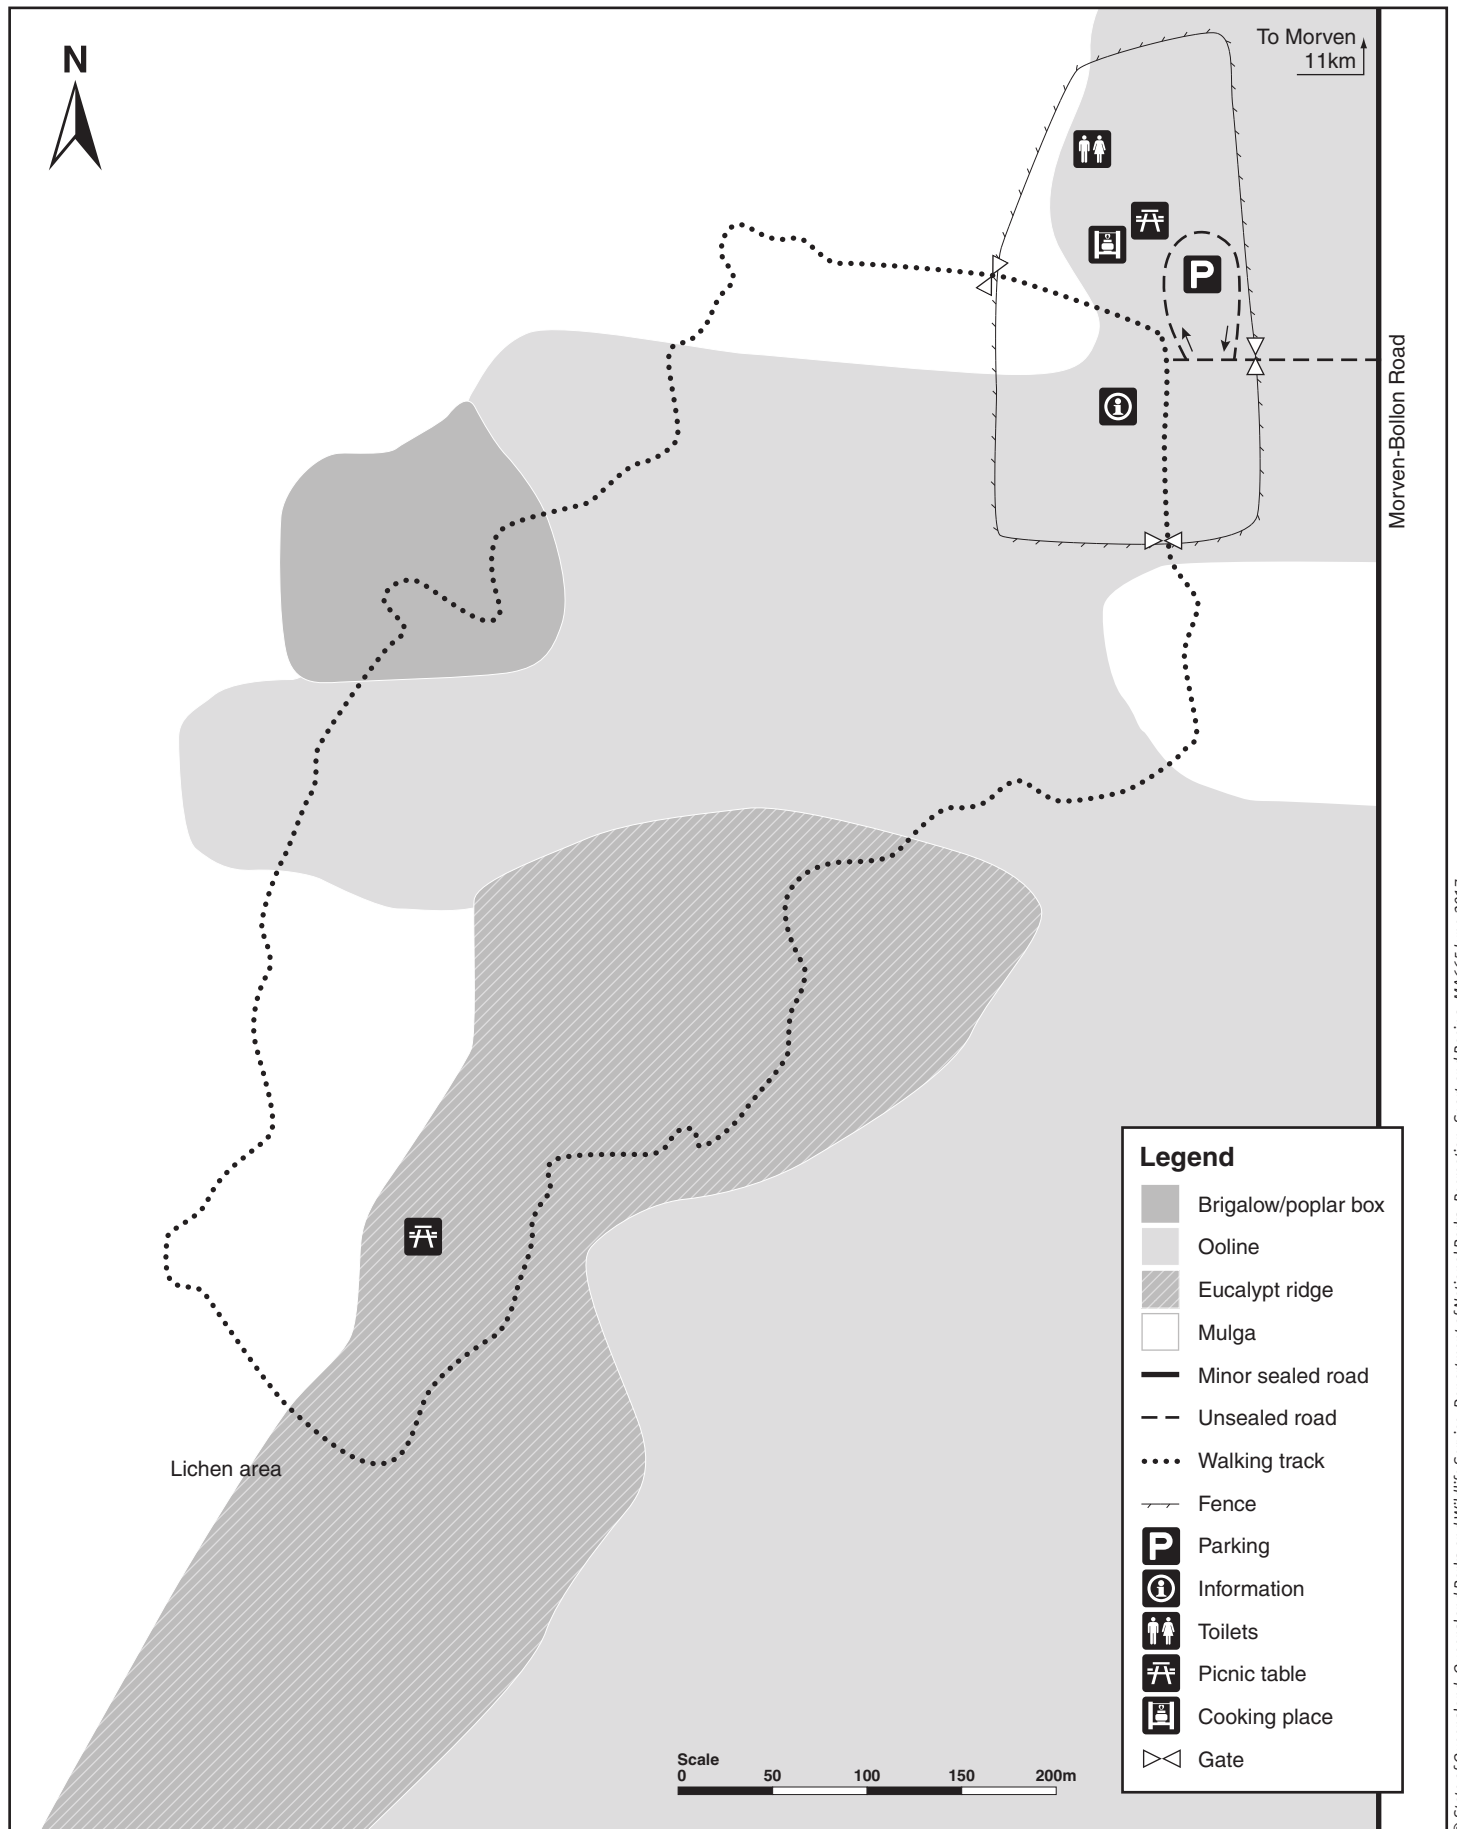

Tregole day-use area map

Legend

- Brigalow/poplar box
- Ooline
- Eucalypt ridge
- Mulga
- Minor sealed road
- Unsealed road
- Walking track
- Fence
- Parking
- Information
- Toilets
- Picnic table
- Cooking place
- Gate