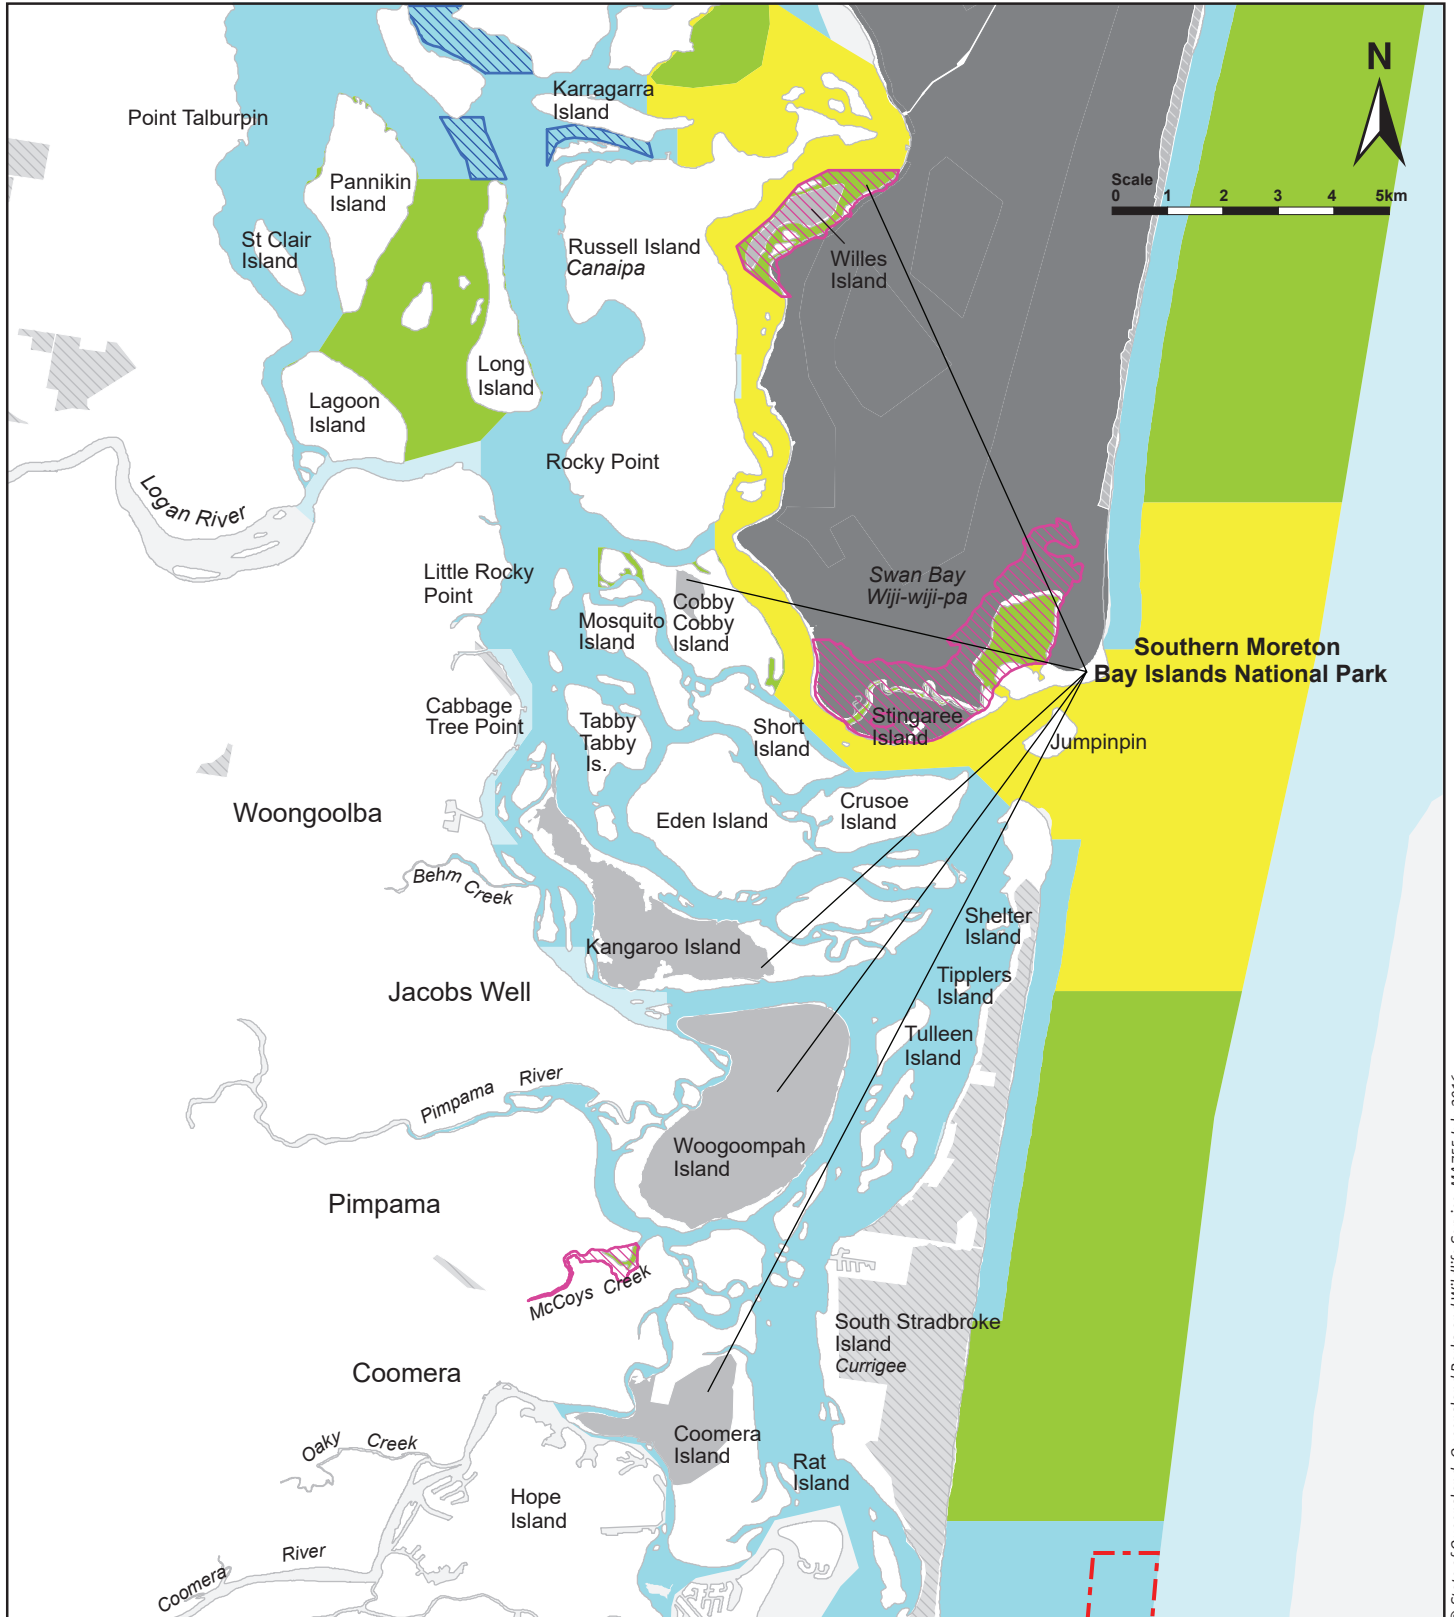

# Southern Moreton Bay Islands National Park map

**Legend**

	National park		Conservation park		General Use Zone		Artificial reef site
	National park (IJMA)		Conservation park (IJMA)		Habitat Protection Zone		Go slow area vessels over 8 metres
			Ocean		Conservation Park Zone		Go slow area natural values
					Marine National Park Zone		