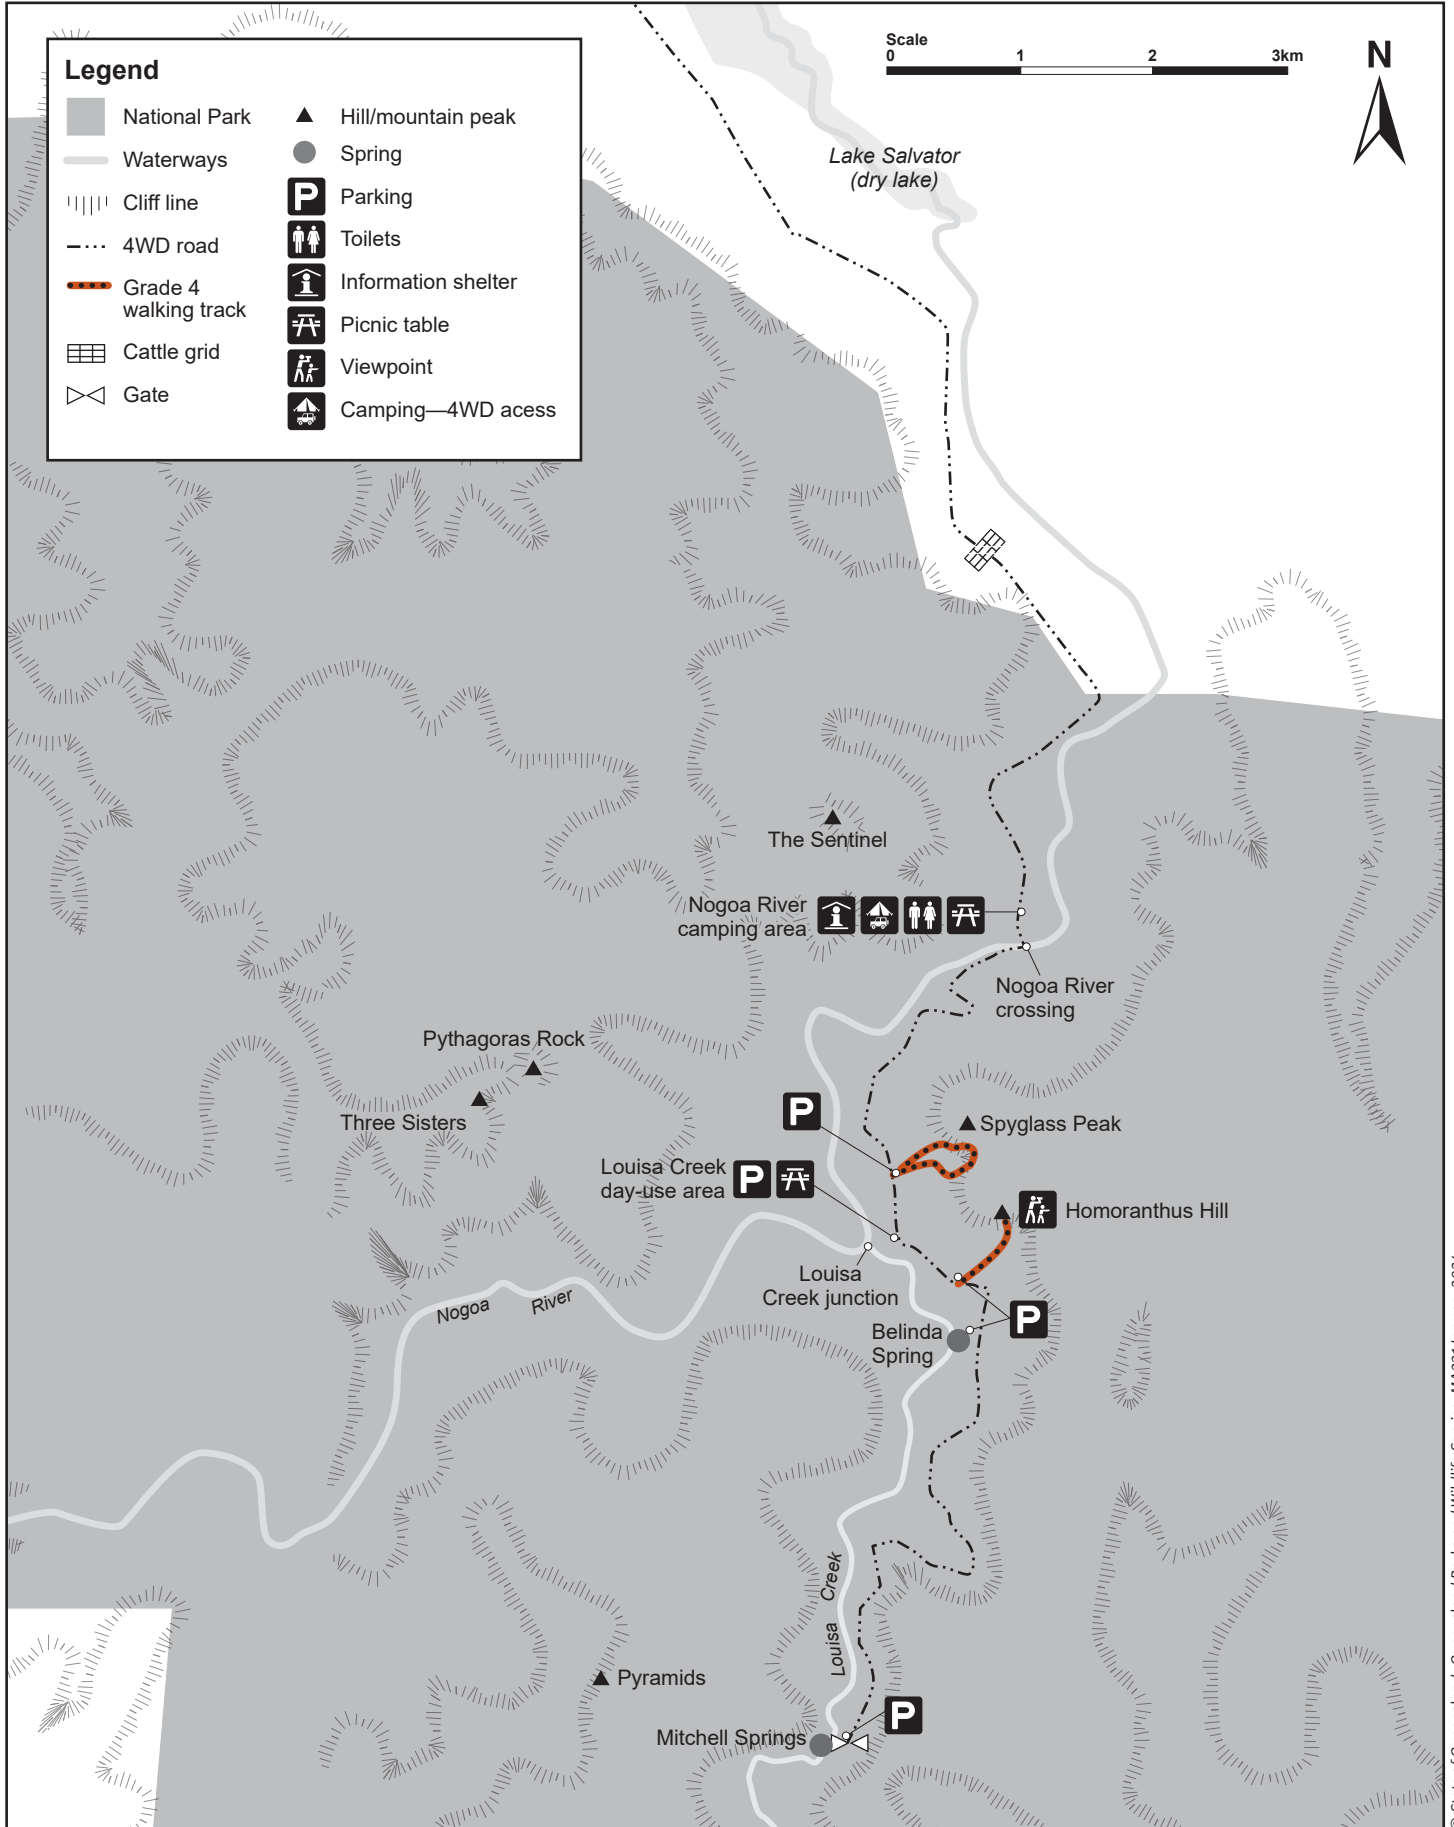

Salvator Rosa section map

Carnarvon National Park

© State of Queensland. Queensland Parks and Wildlife Service. MA331/January 2024