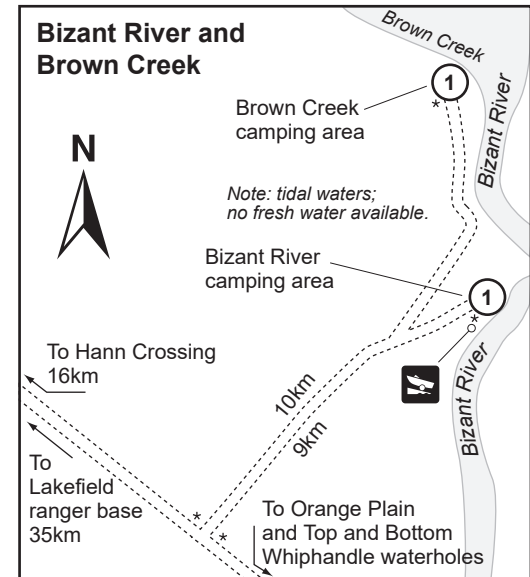

# Northern camping areas map

Rinyirru (Lakefield) National Park (CYPAL)

 **Warning:** crocodiles can occur in the creeks, rivers, swamps, waterholes and along beaches of this park. Crocodiles are dangerous and attacks can be fatal. Be Crocwise in croc country.

Maps not to scale