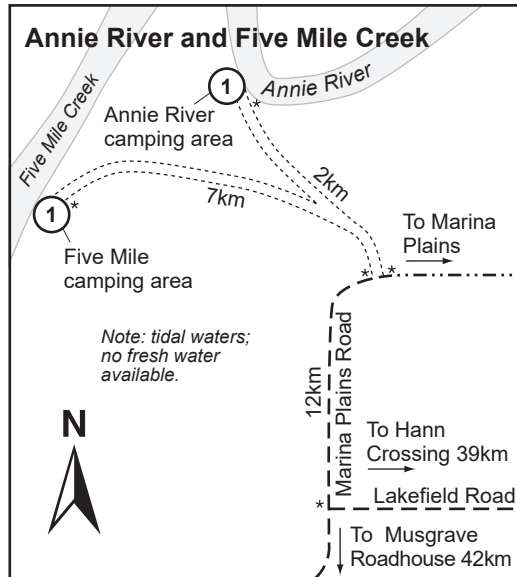

# Northern camping areas map

Rinyirru (Lakefield) National Park (CYPAL)

 **Warning:** crocodiles can occur in the creeks, rivers, swamps, waterholes and along beaches of this park. Crocodiles are dangerous and attacks can be fatal. Be Crocwise in croc country.

Maps not to scale