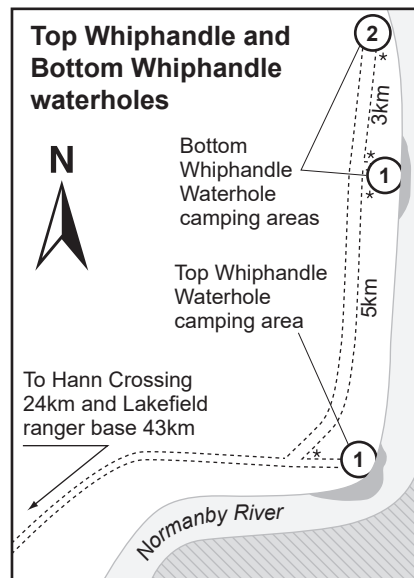

# Northern camping areas map

Rinyirru (Lakefield) National Park (CYPAL)

 **Warning:** crocodiles can occur in the creeks, rivers, swamps, waterholes and along beaches of this park. Crocodiles are dangerous and attacks can be fatal. Be Crocwise in croc country.

Maps not to scale