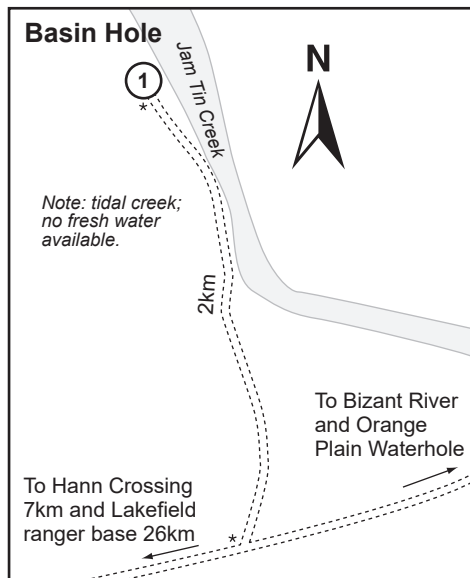

# Northern camping areas map

Rinyirru (Lakefield) National Park (CYPAL)

 **Warning:** crocodiles can occur in the creeks, rivers, swamps, waterholes and along beaches of this park. Crocodiles are dangerous and attacks can be fatal. Be Crocwise in croc country.

Maps not to scale