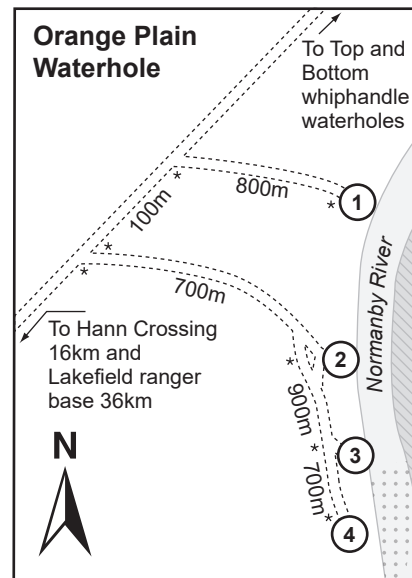

# Northern camping areas map

Rinyirru (Lakefield) National Park (CYPAL)

 **Warning:** crocodiles can occur in the creeks, rivers, swamps, waterholes and along beaches of this park. Crocodiles are dangerous and attacks can be fatal. Be Crocwise in croc country.

Maps not to scale