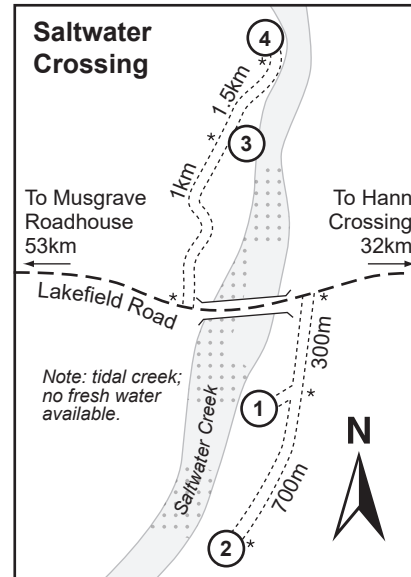

# Northern camping areas map

Rinyirru (Lakefield) National Park (CYPAL)

 **Warning:** crocodiles can occur in the creeks, rivers, swamps, waterholes and along beaches of this park. Crocodiles are dangerous and attacks can be fatal. Be Crocwise in croc country.

Maps not to scale