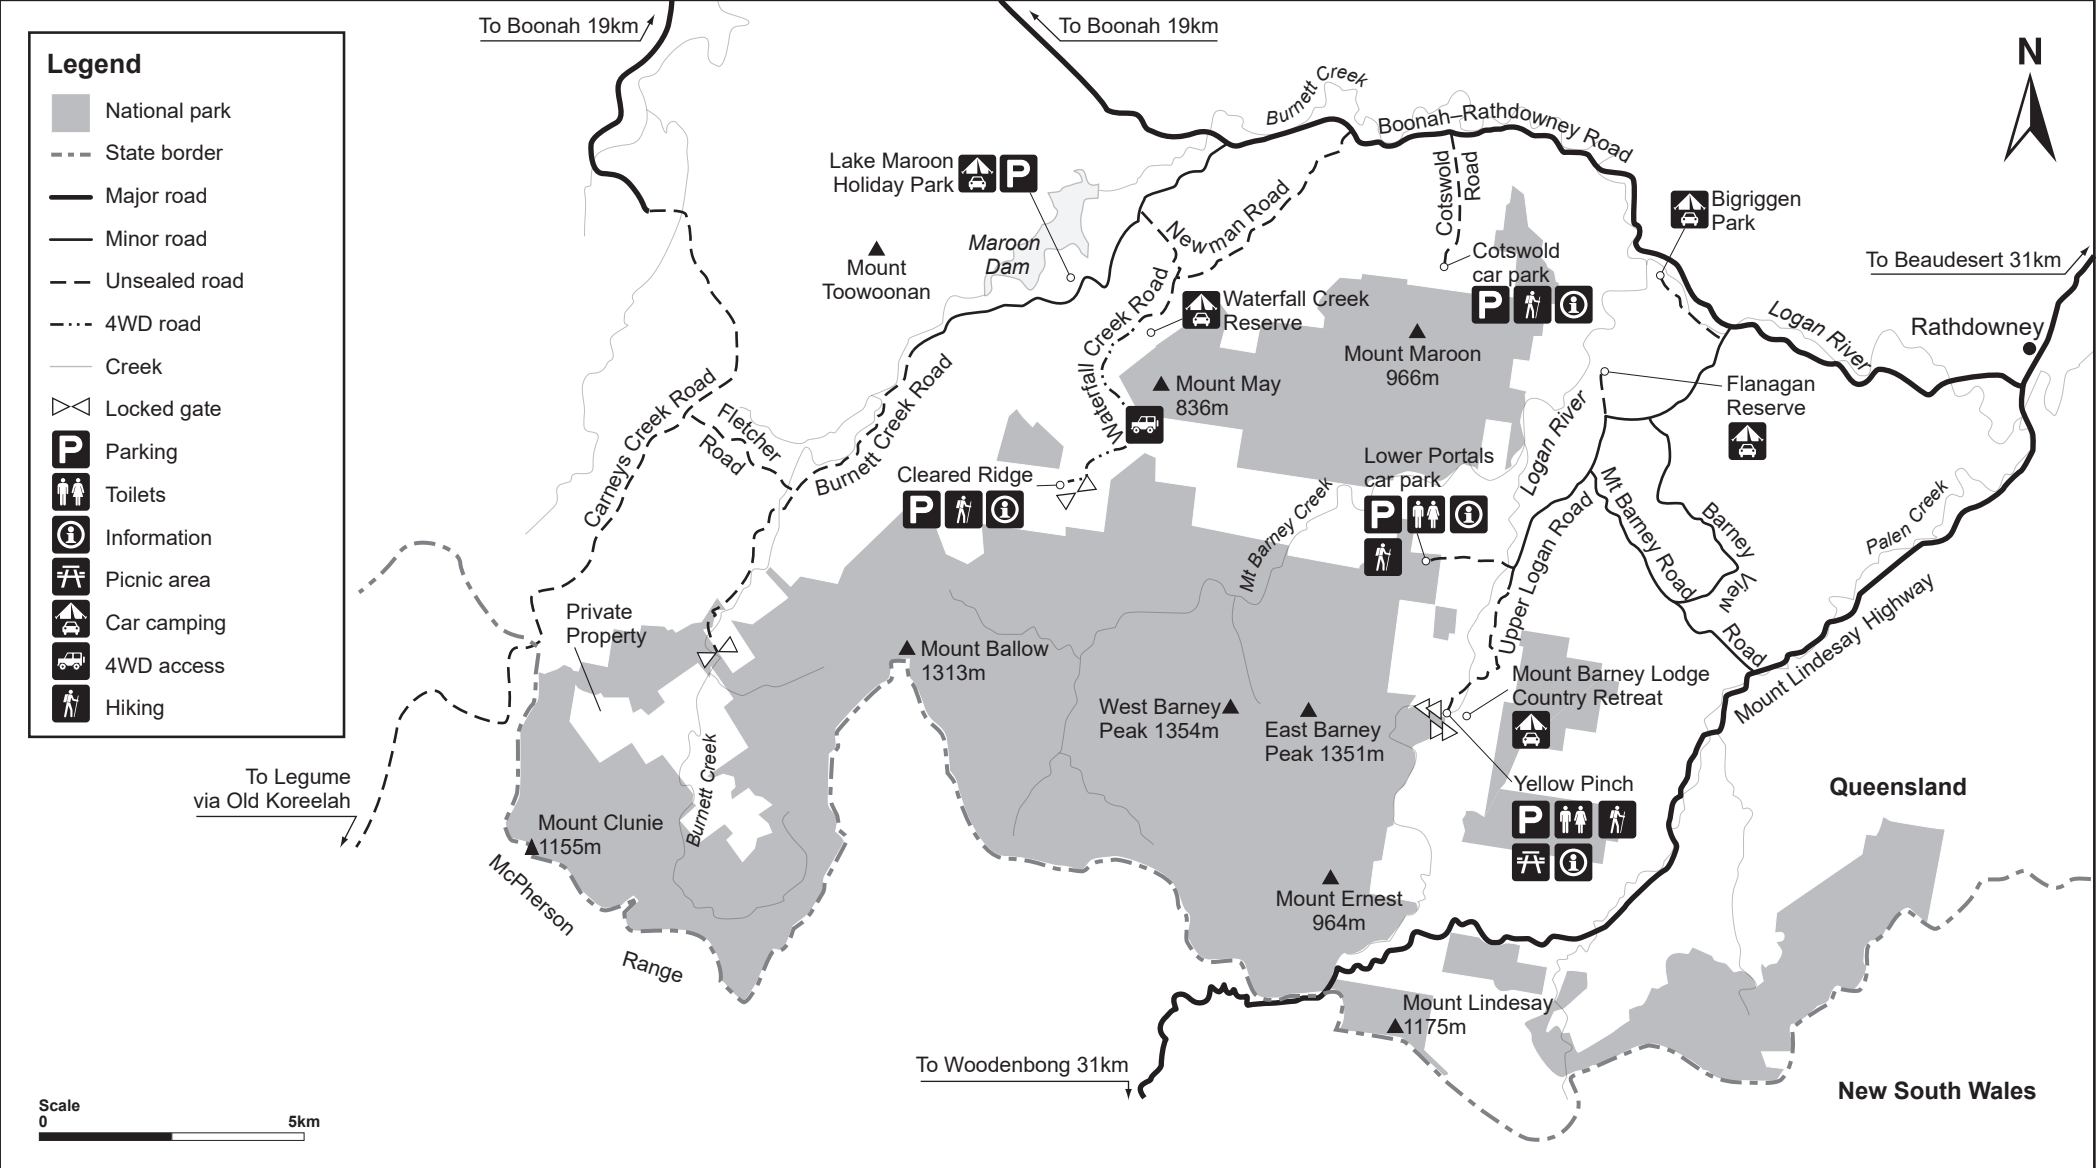

Mount Barney National Park locality map

© State of Queensland. Queensland Parks and Wildlife Service. MA577 January 2024