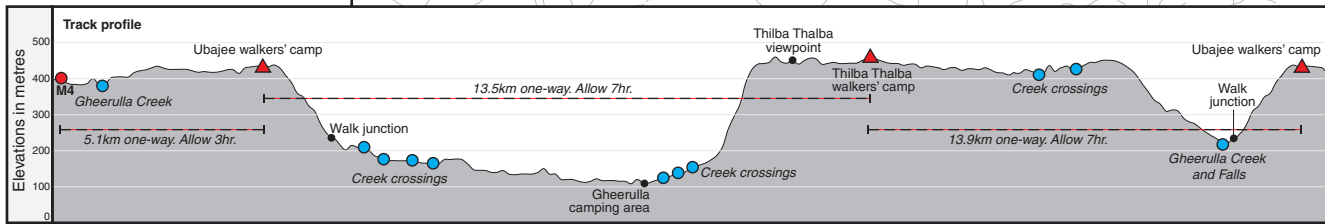

Delicia Road entrance (M4) to Ubajee and Thilba Thalba walkers' camps map

Sunshine Coast Hinterland Great Walk

Always take a copy of the Sunshine Coast Hinterland Great Walk topographical map on extended walks.