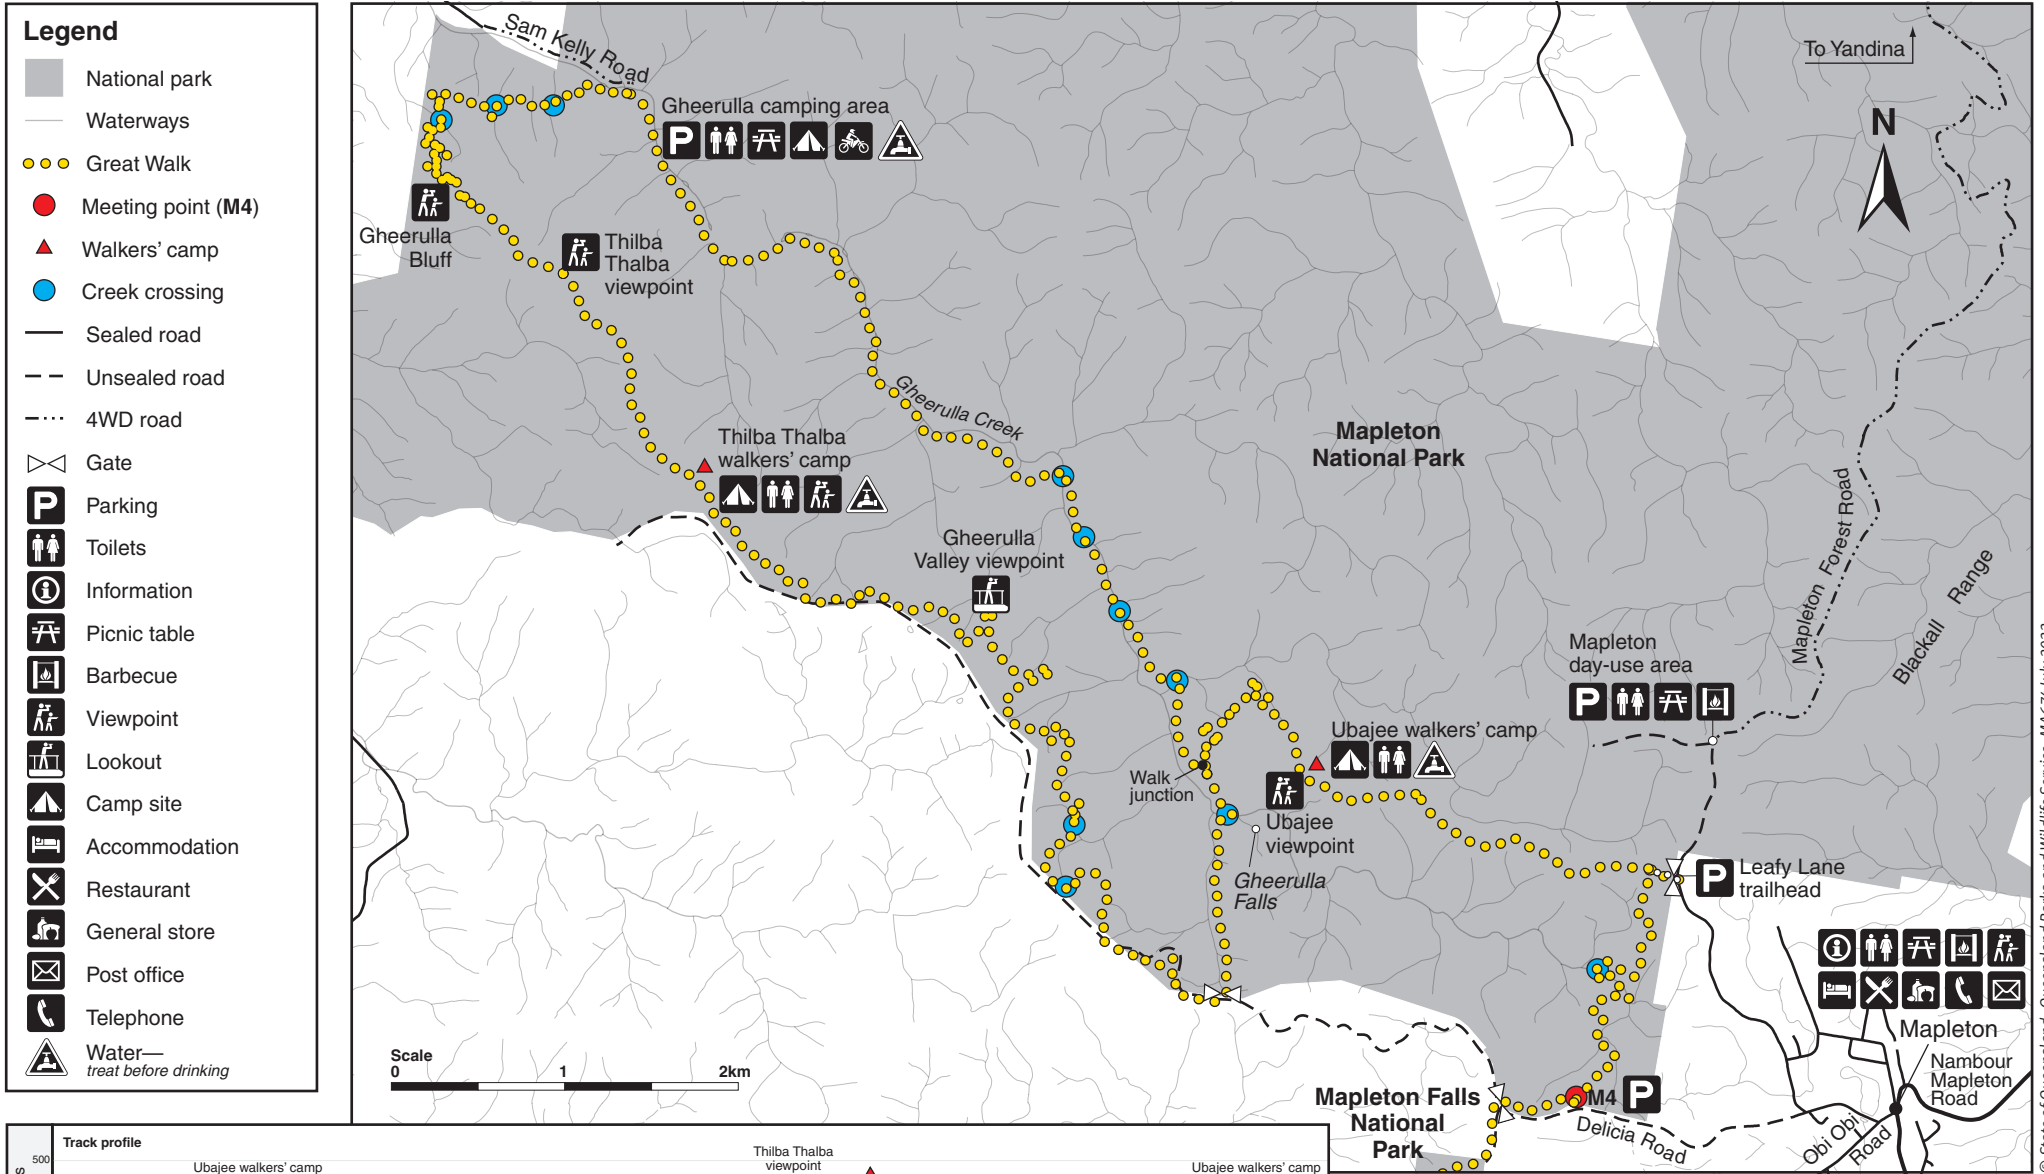

Delicia Road entrance (M4) to Ubajee and Thilba Thalba walkers' camps map

Sunshine Coast Hinterland Great Walk

Always take a copy of the Sunshine Coast Hinterland Great Walk topographical map on extended walks.

© State of Queensland. Queensland Parks and Wildlife Service. MA674 July 2022