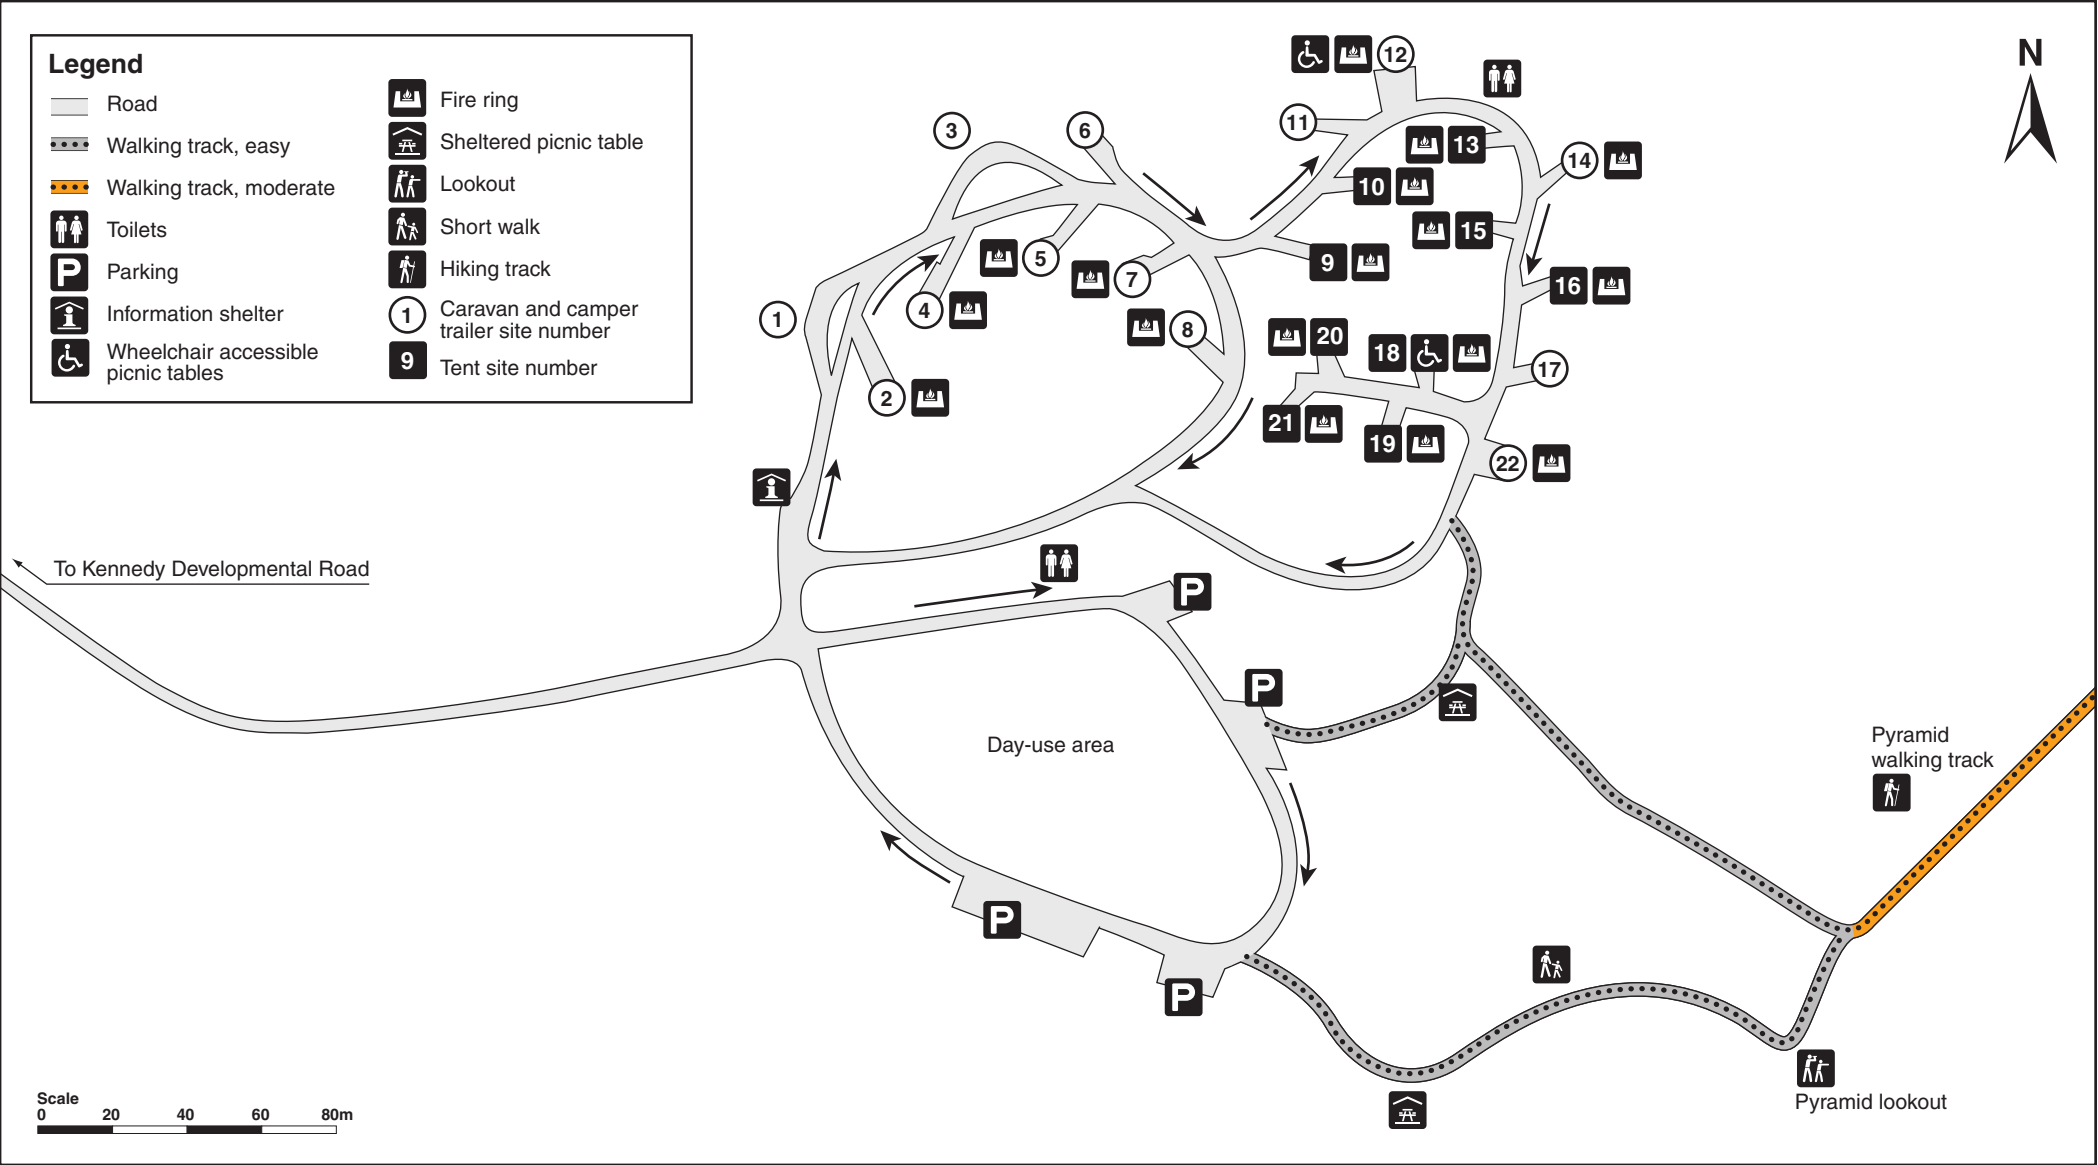

Pyramid camping area map

Porcupine Gorge National Park

© State of Queensland. Queensland Parks and Wildlife Service. MA4442 September 2021