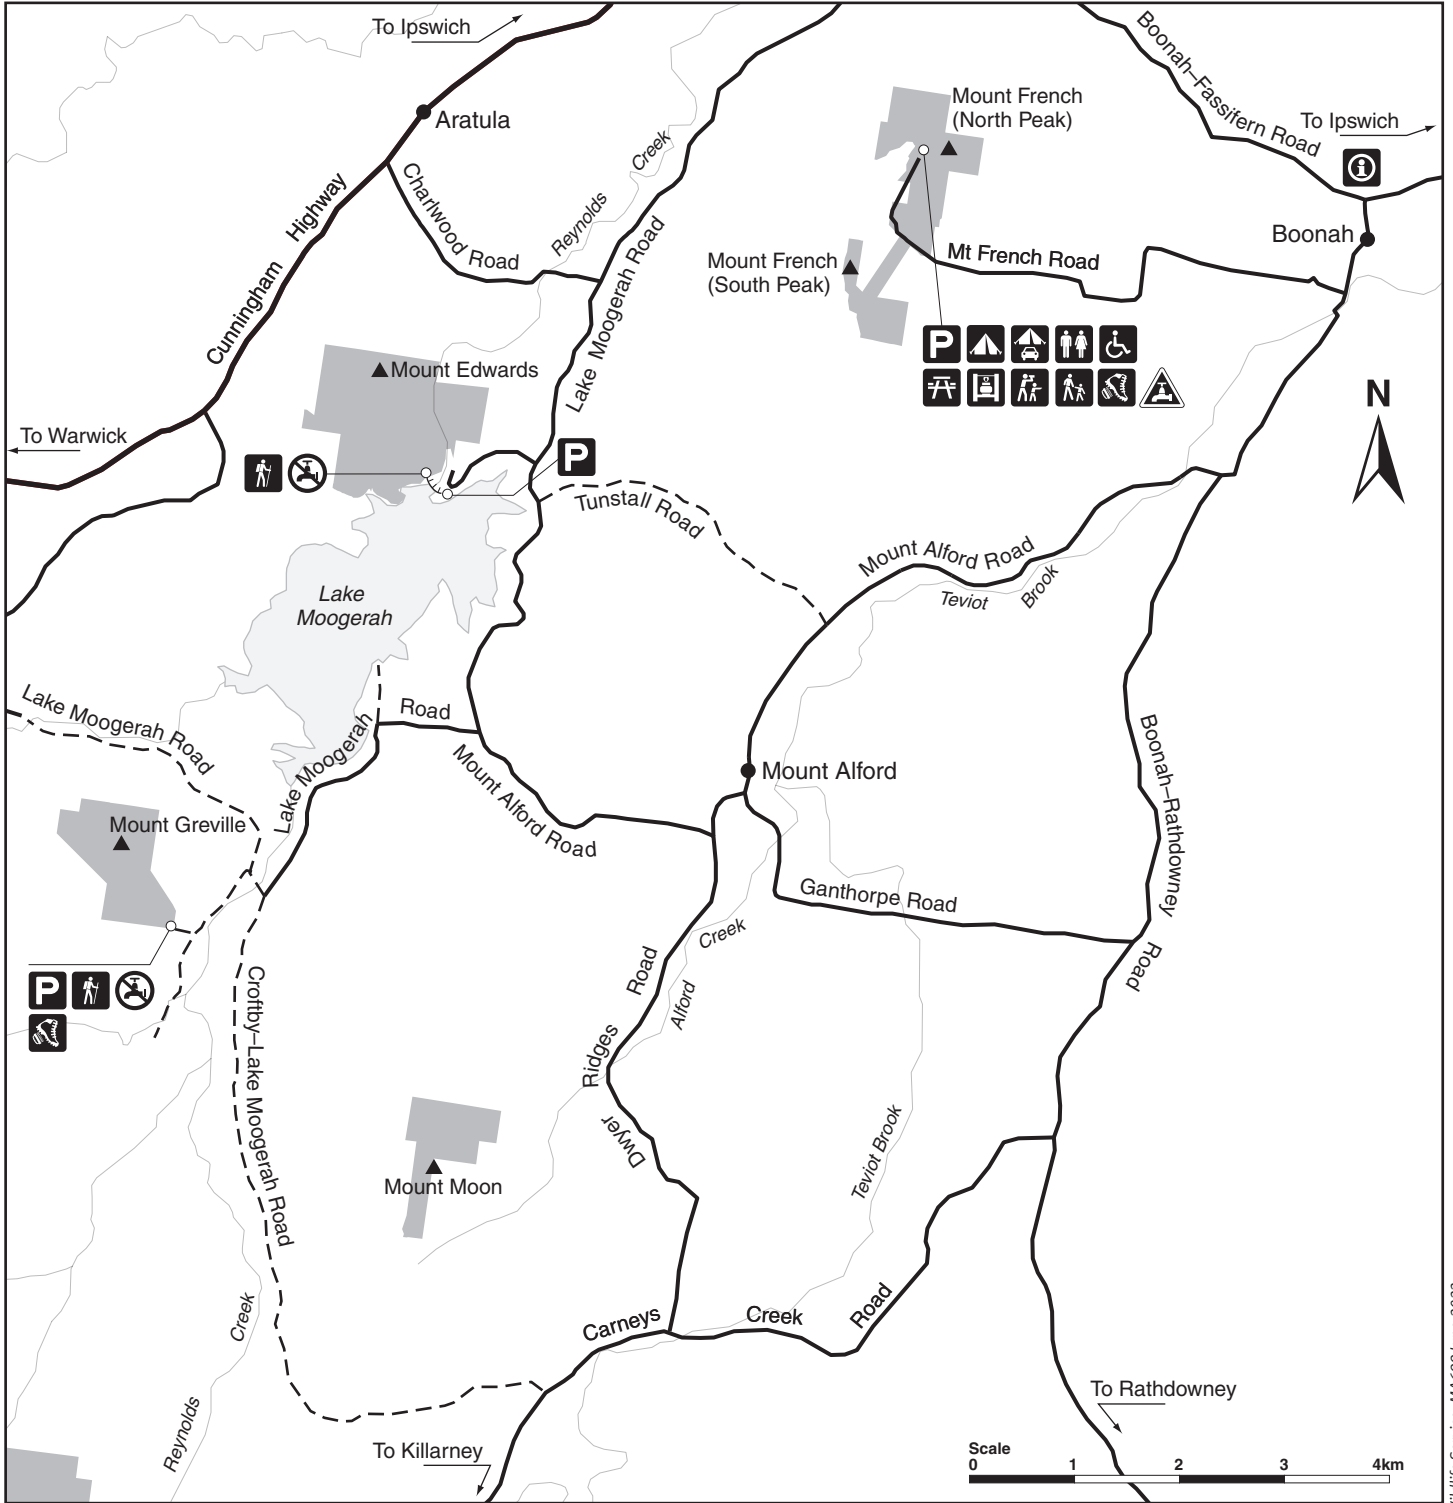

Moogerah Peaks National Park map

Legend			
	National park		Highway
	Water		Dam wall
	Waterways		Information
	Sealed major road		Parking
	Unsealed road		Camping
	Vehicle camping		Toilets
	Wheelchair access		Barbecue—gas
	Lookout		Picnic table
	Walking track		Water— Treat before drinking
	Hiking		No water provided
	Pathogen control station		

© State of Queensland. Queensland Parks and Wildlife Service. MA699 June 2022