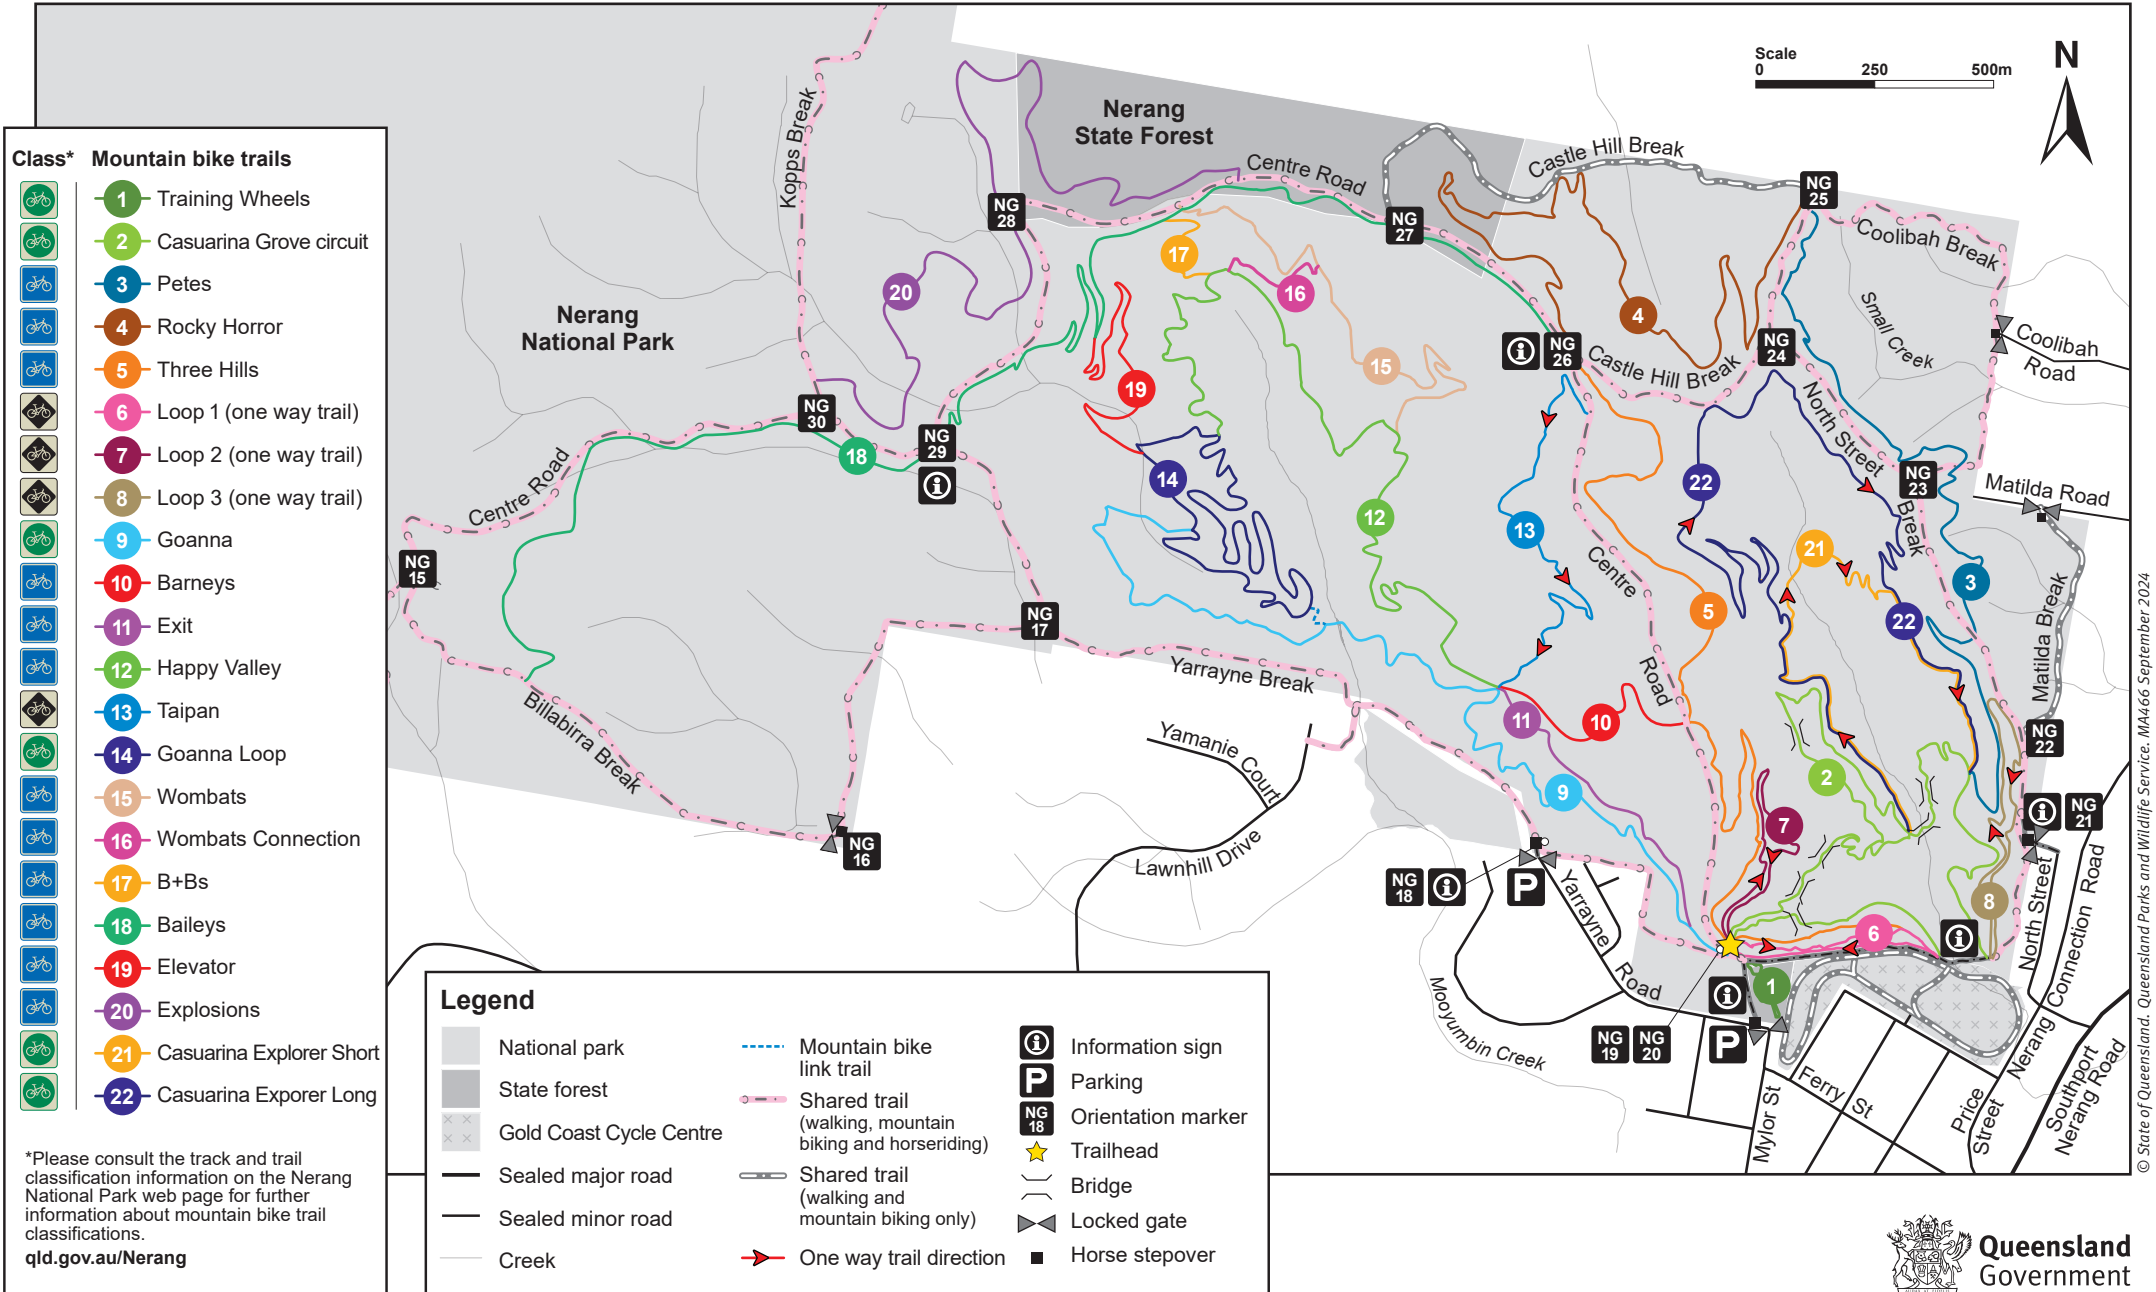

# Nerang National Park mountain bike trail map

\*Please consult the track and trail classification information on the Nerang National Park web page for further information about mountain bike trail classifications.  
[qld.gov.au/Nerang](http://qld.gov.au/Nerang)