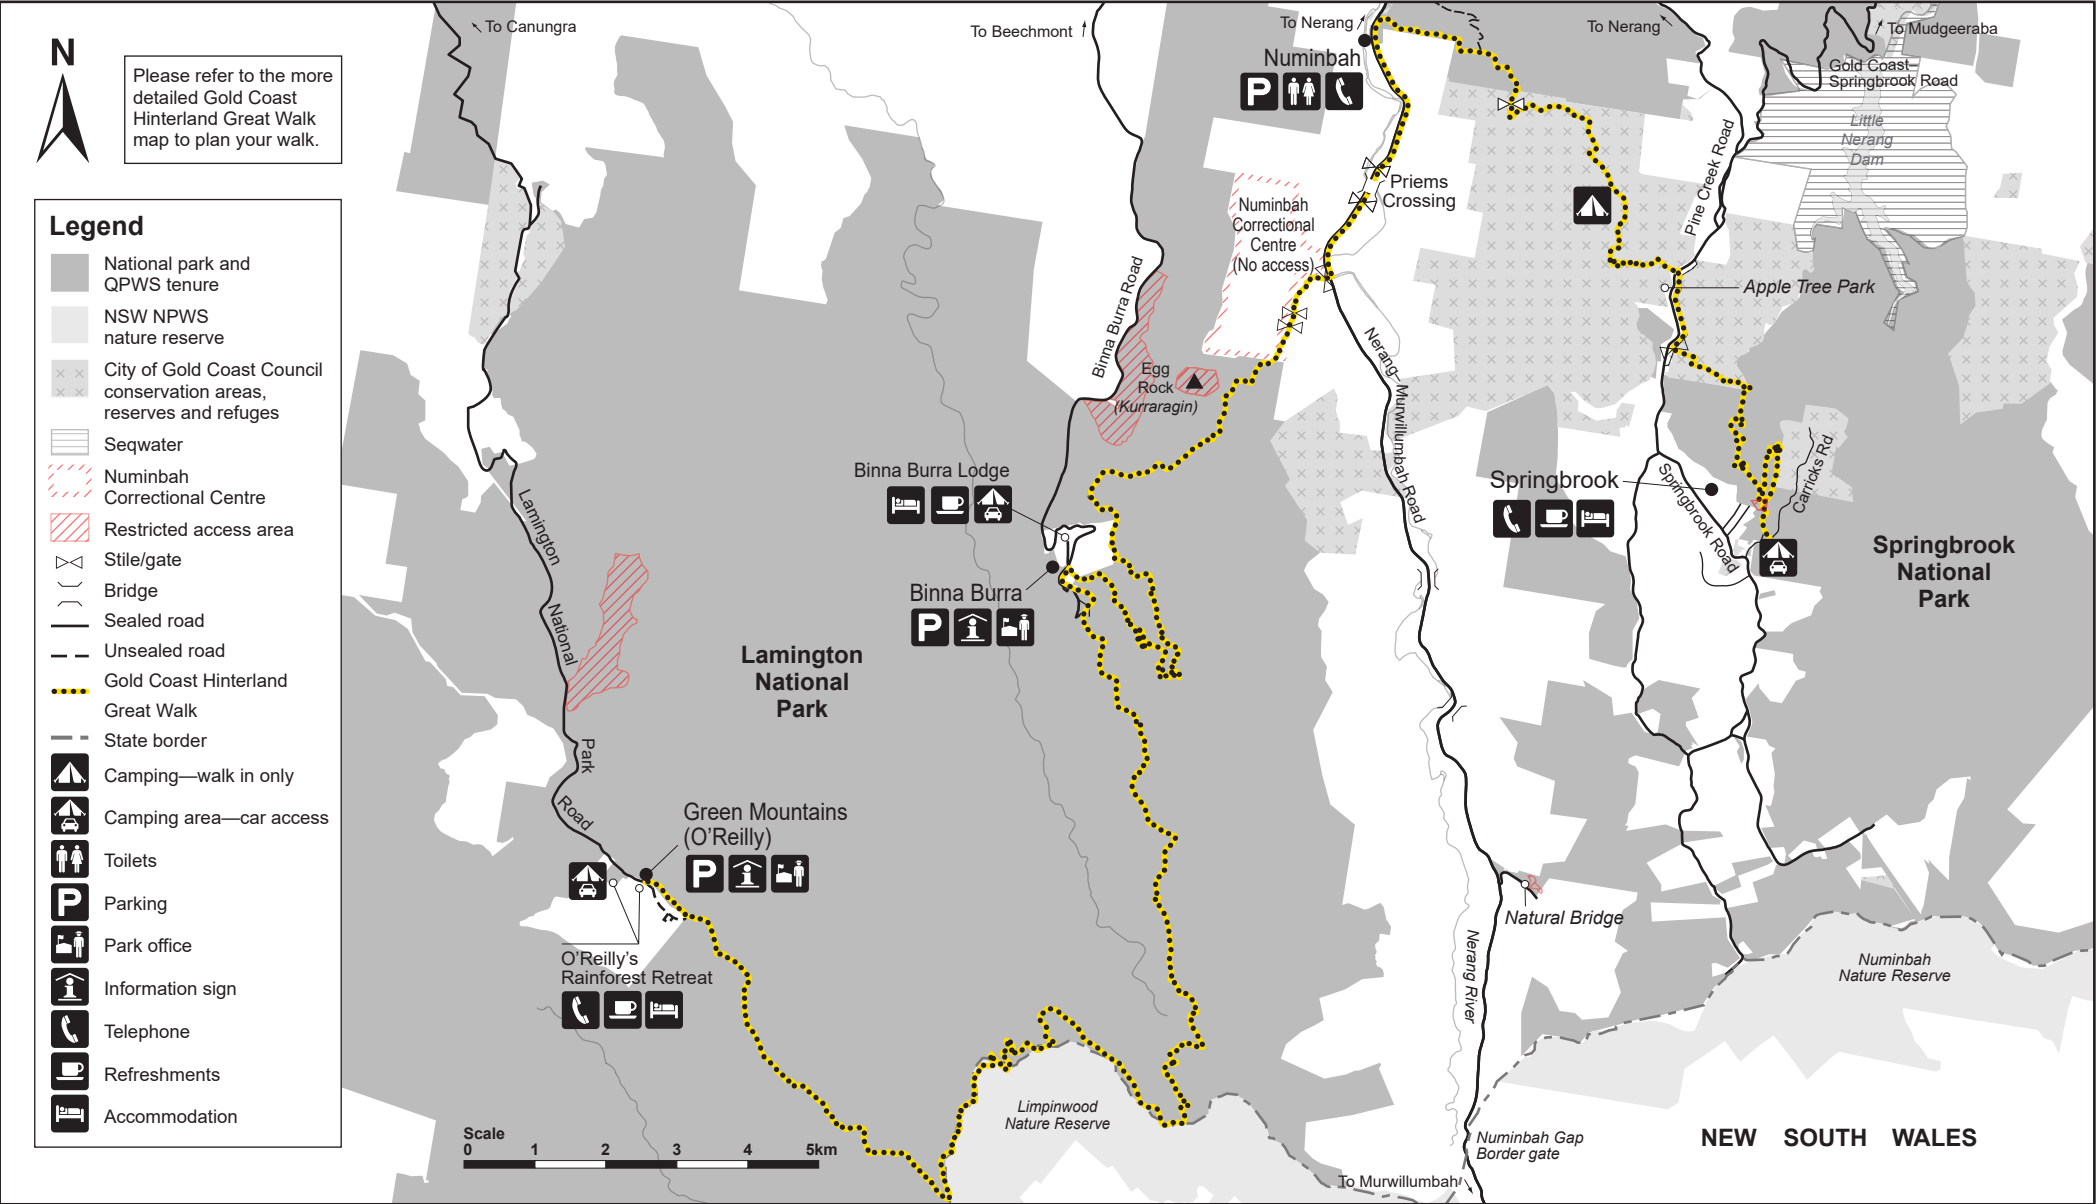

Gold Coast Hinterland Great Walk

Locality map—do not use as a walking track guide

© State of Queensland. Queensland Parks and Wildlife Service. MA959 May 2024