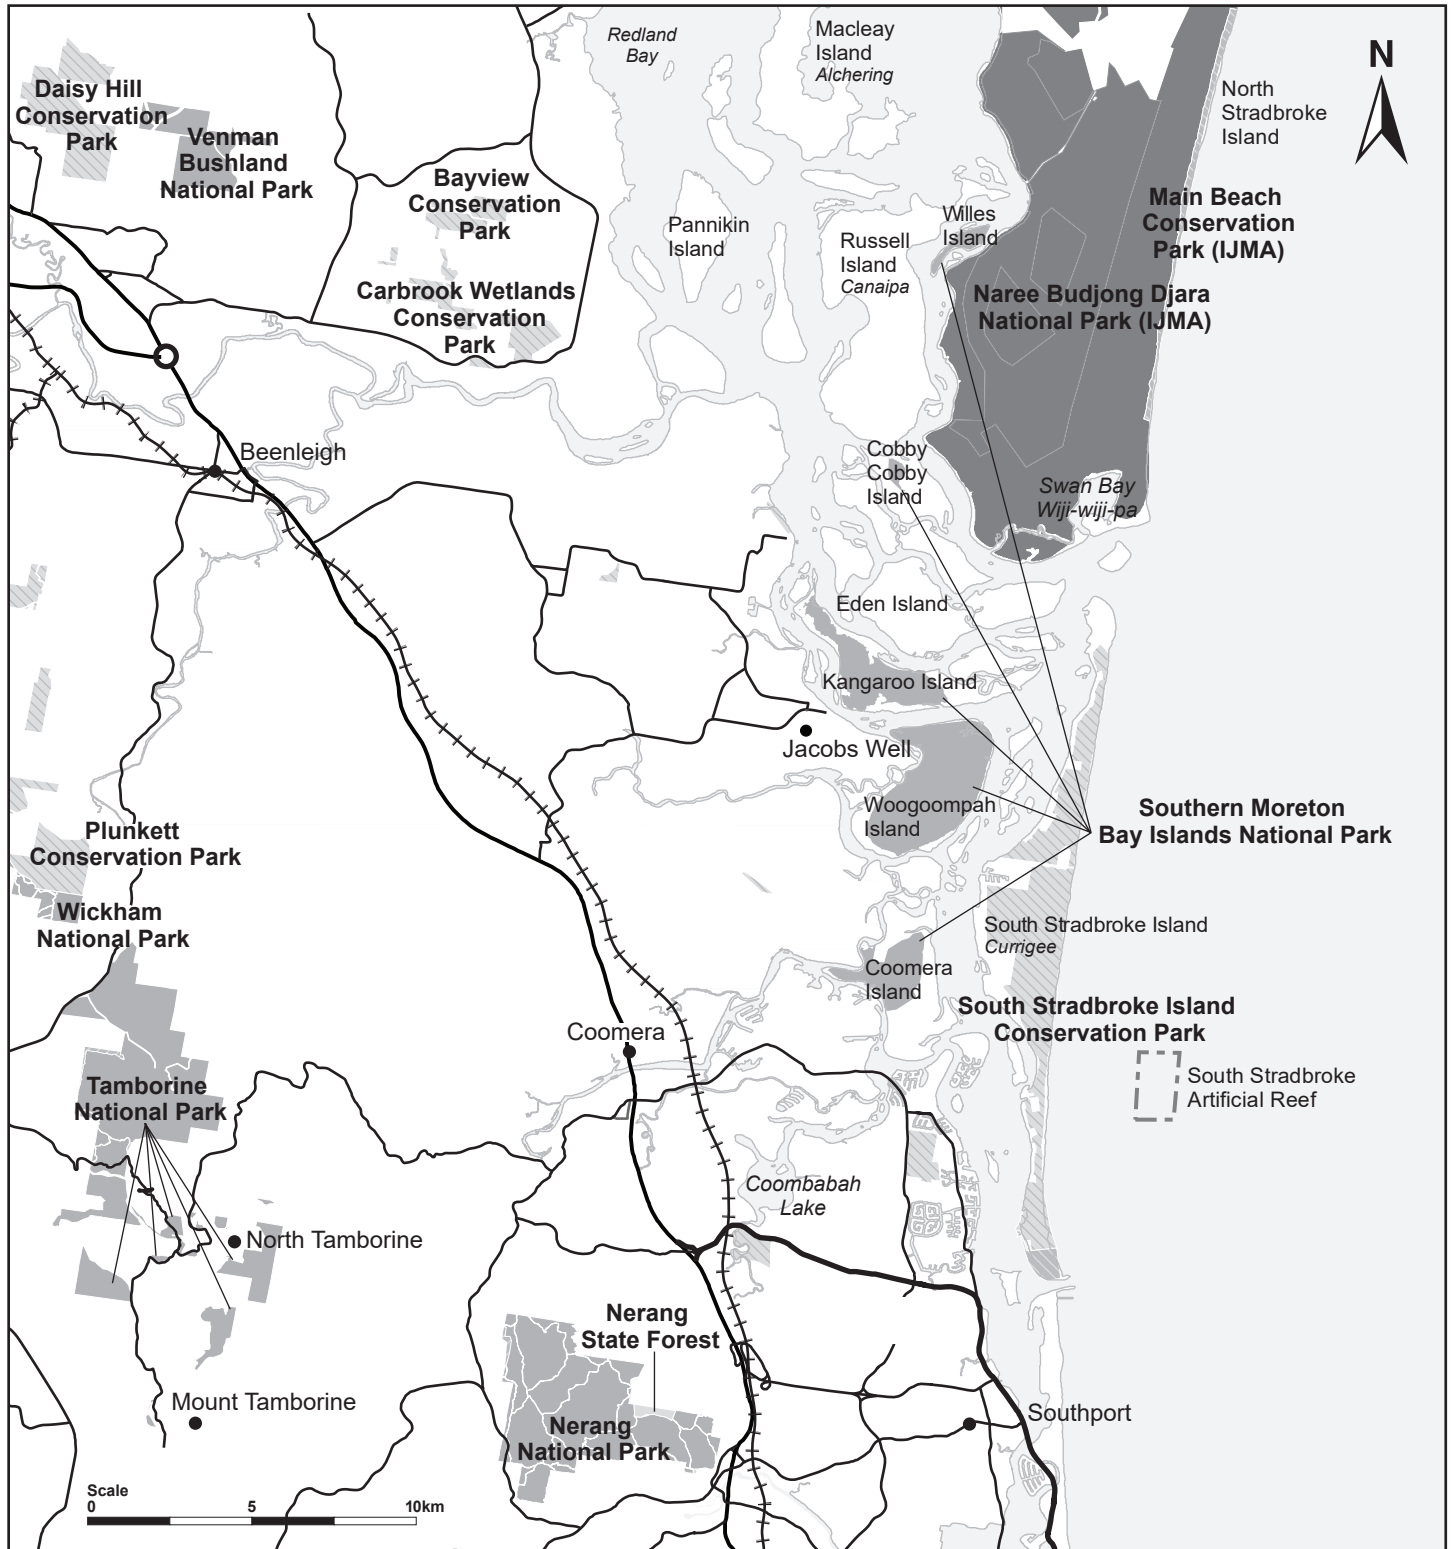

# Southern Moreton Bay Islands National Park map

## Locality Map

**Legend**

	National park		Conservation park		Highway
	National park (IJMA)		Conservation park (IJMA)		Sealed road
	Ocean		Forest reserve		Railway
	Town		State forest		Artificial reef site

**Location Map**

Caloundra  
Brisbane  
Gold Coast

© State of Queensland. Queensland Parks and Wildlife Service. MA754/July 2016