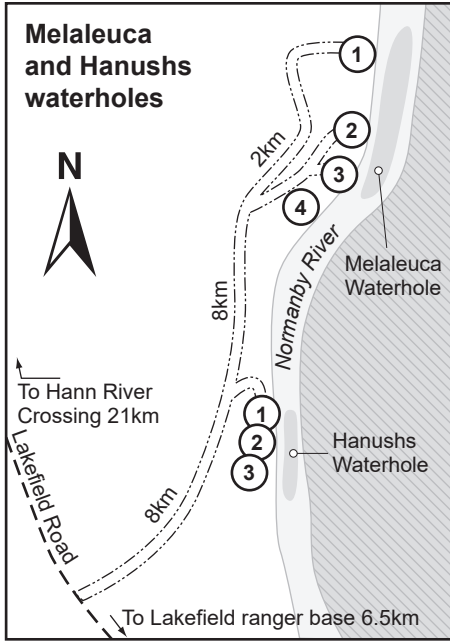

## Rinyirru (Lakefield) National Park (CYPAL)

**Warning:** crocodiles can occur in the creeks, rivers, swamps, waterholes and along beaches of this park. Crocodiles are dangerous and attacks can be fatal. Always Be Crocwise in croc country.

# Central camping areas map

Maps not to scale