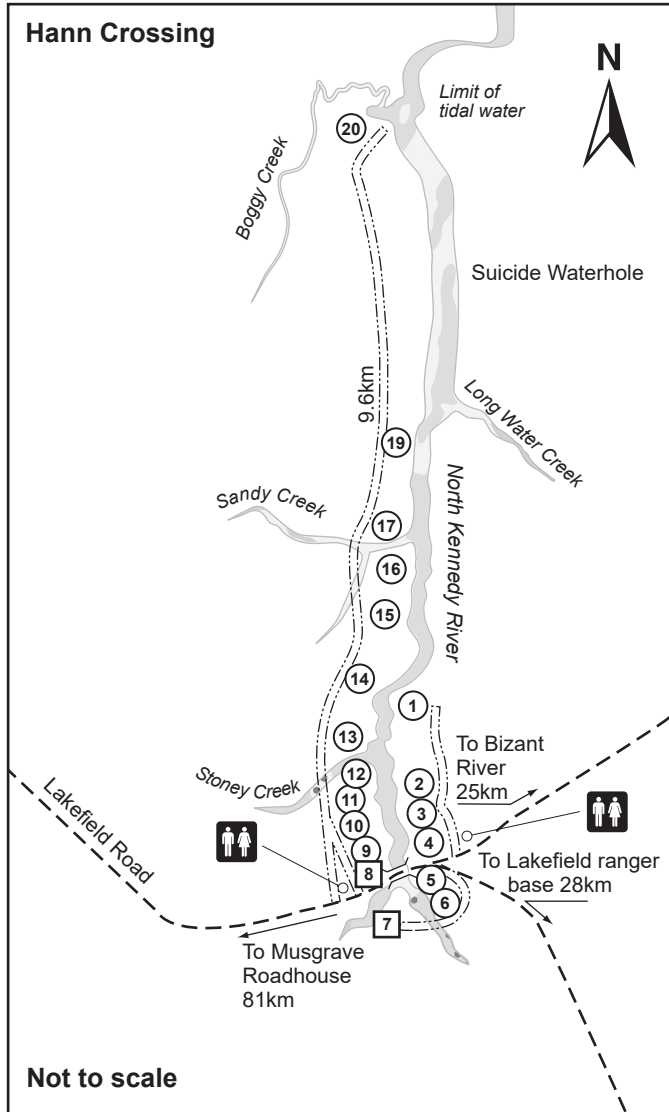

# Central camping areas map

## Rinyirru (Lakefield) National Park (CYPAL)

**Warning:** crocodiles can occur in the creeks, rivers, swamps, waterholes and along beaches of this park. Crocodiles are dangerous and attacks can be fatal. Always Be Crocwise in croc country.

Maps not to scale