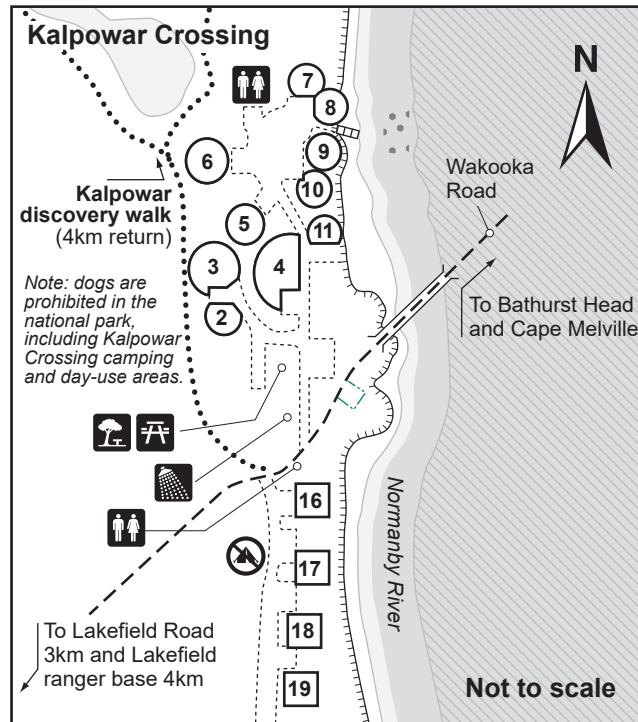

# Central camping areas map

## Rinyirru (Lakefield) National Park (CYPAL)

**Warning:** crocodiles can occur in the creeks, rivers, swamps, waterholes and along beaches of this park. Crocodiles are dangerous and attacks can be fatal. Always Be Crocwise in croc country.

Maps not to scale