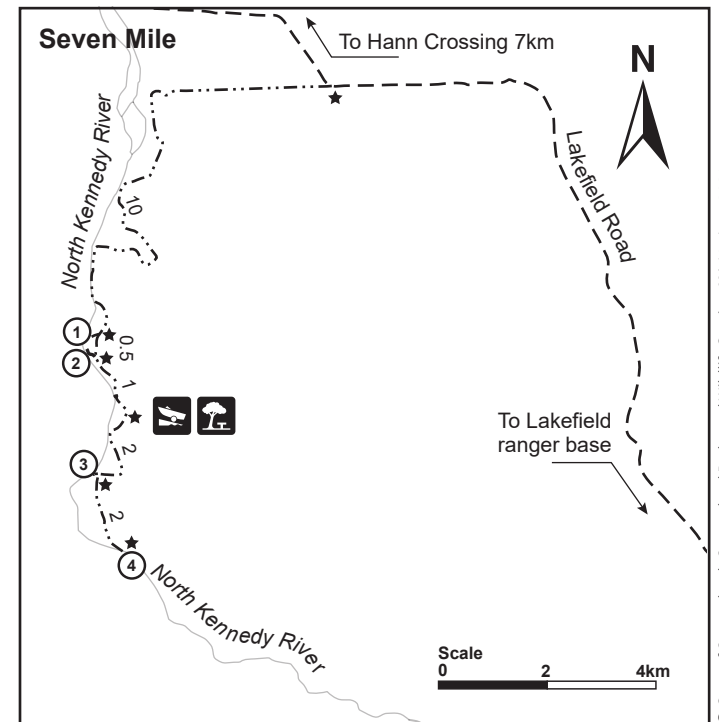

# Central camping areas map

## Rinyirru (Lakefield) National Park (CYPAL)

**Warning:** crocodiles can occur in the creeks, rivers, swamps, waterholes and along beaches of this park. Crocodiles are dangerous and attacks can be fatal. Always Be Crocwise in croc country.

Maps not to scale