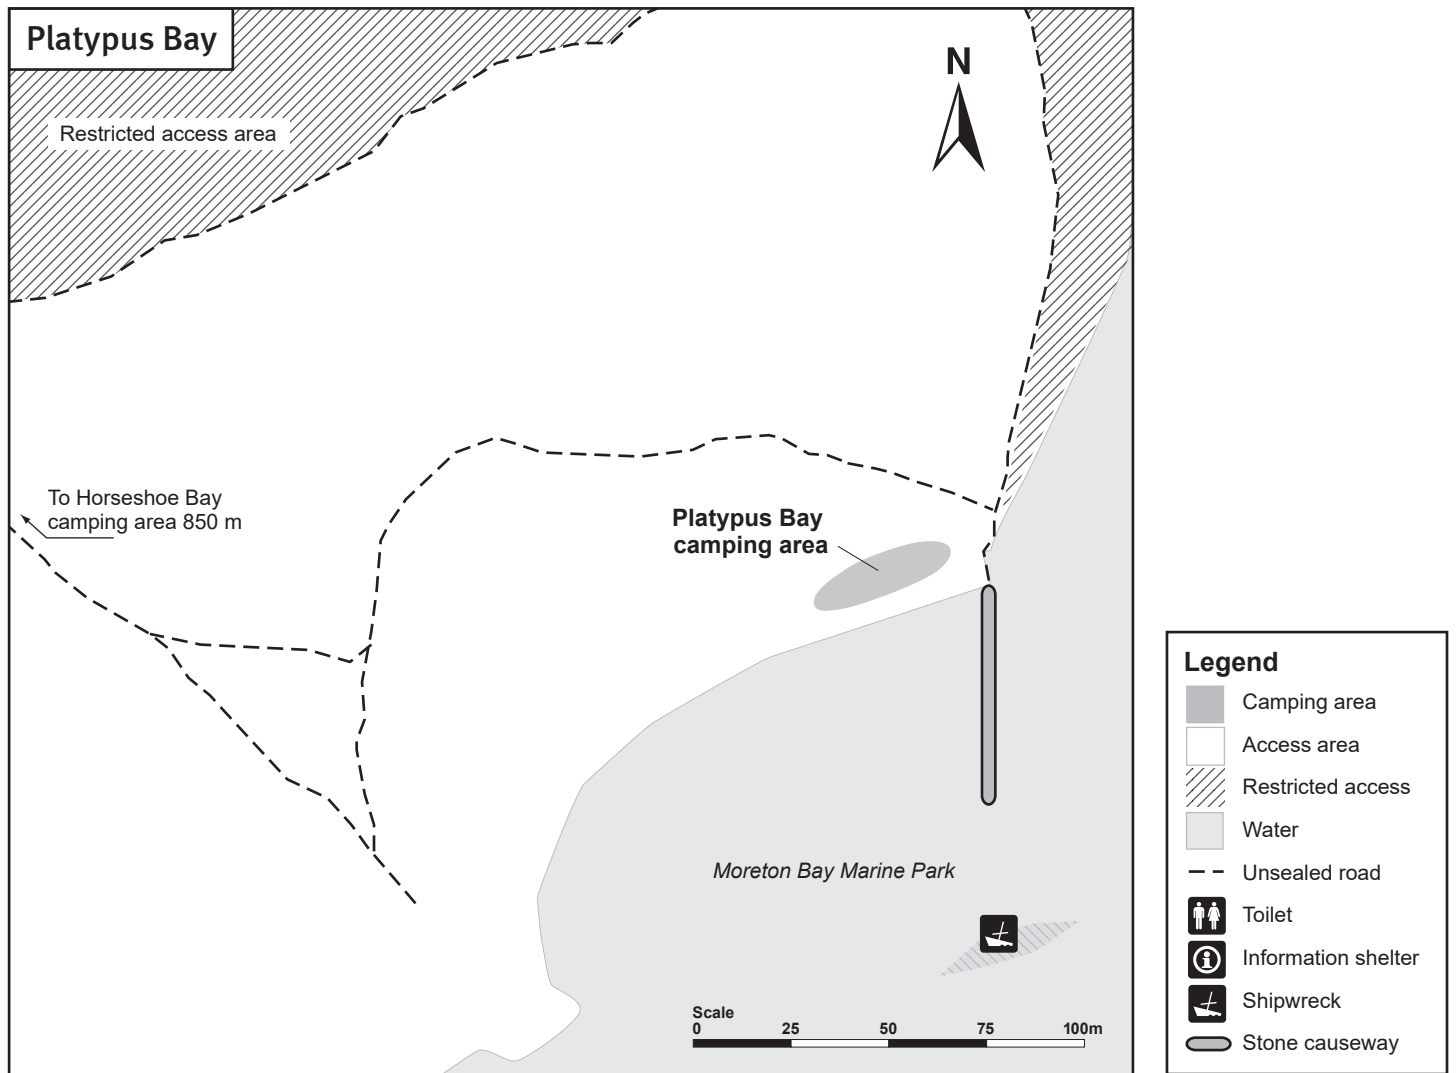

Platypus Bay and Horseshoe Bay camping areas map

Teerk Roo Ra National Park

© State of Queensland. Queensland Parks and Wildlife Service. MA605-606 December 2011