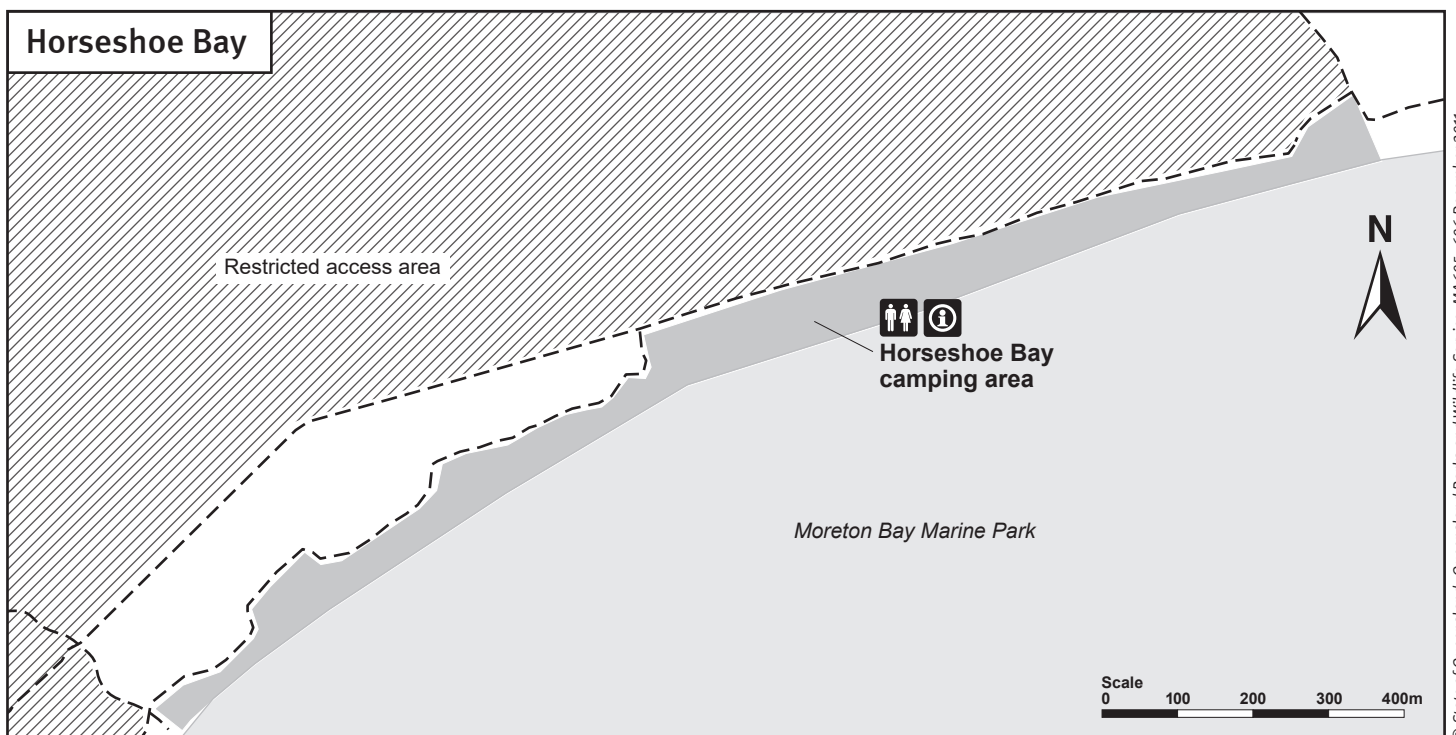

Platypus Bay and Horseshoe Bay camping areas map

Teerk Roo Ra National Park

© State of Queensland. Queensland Parks and Wildlife Service. MA605-606 December 2011