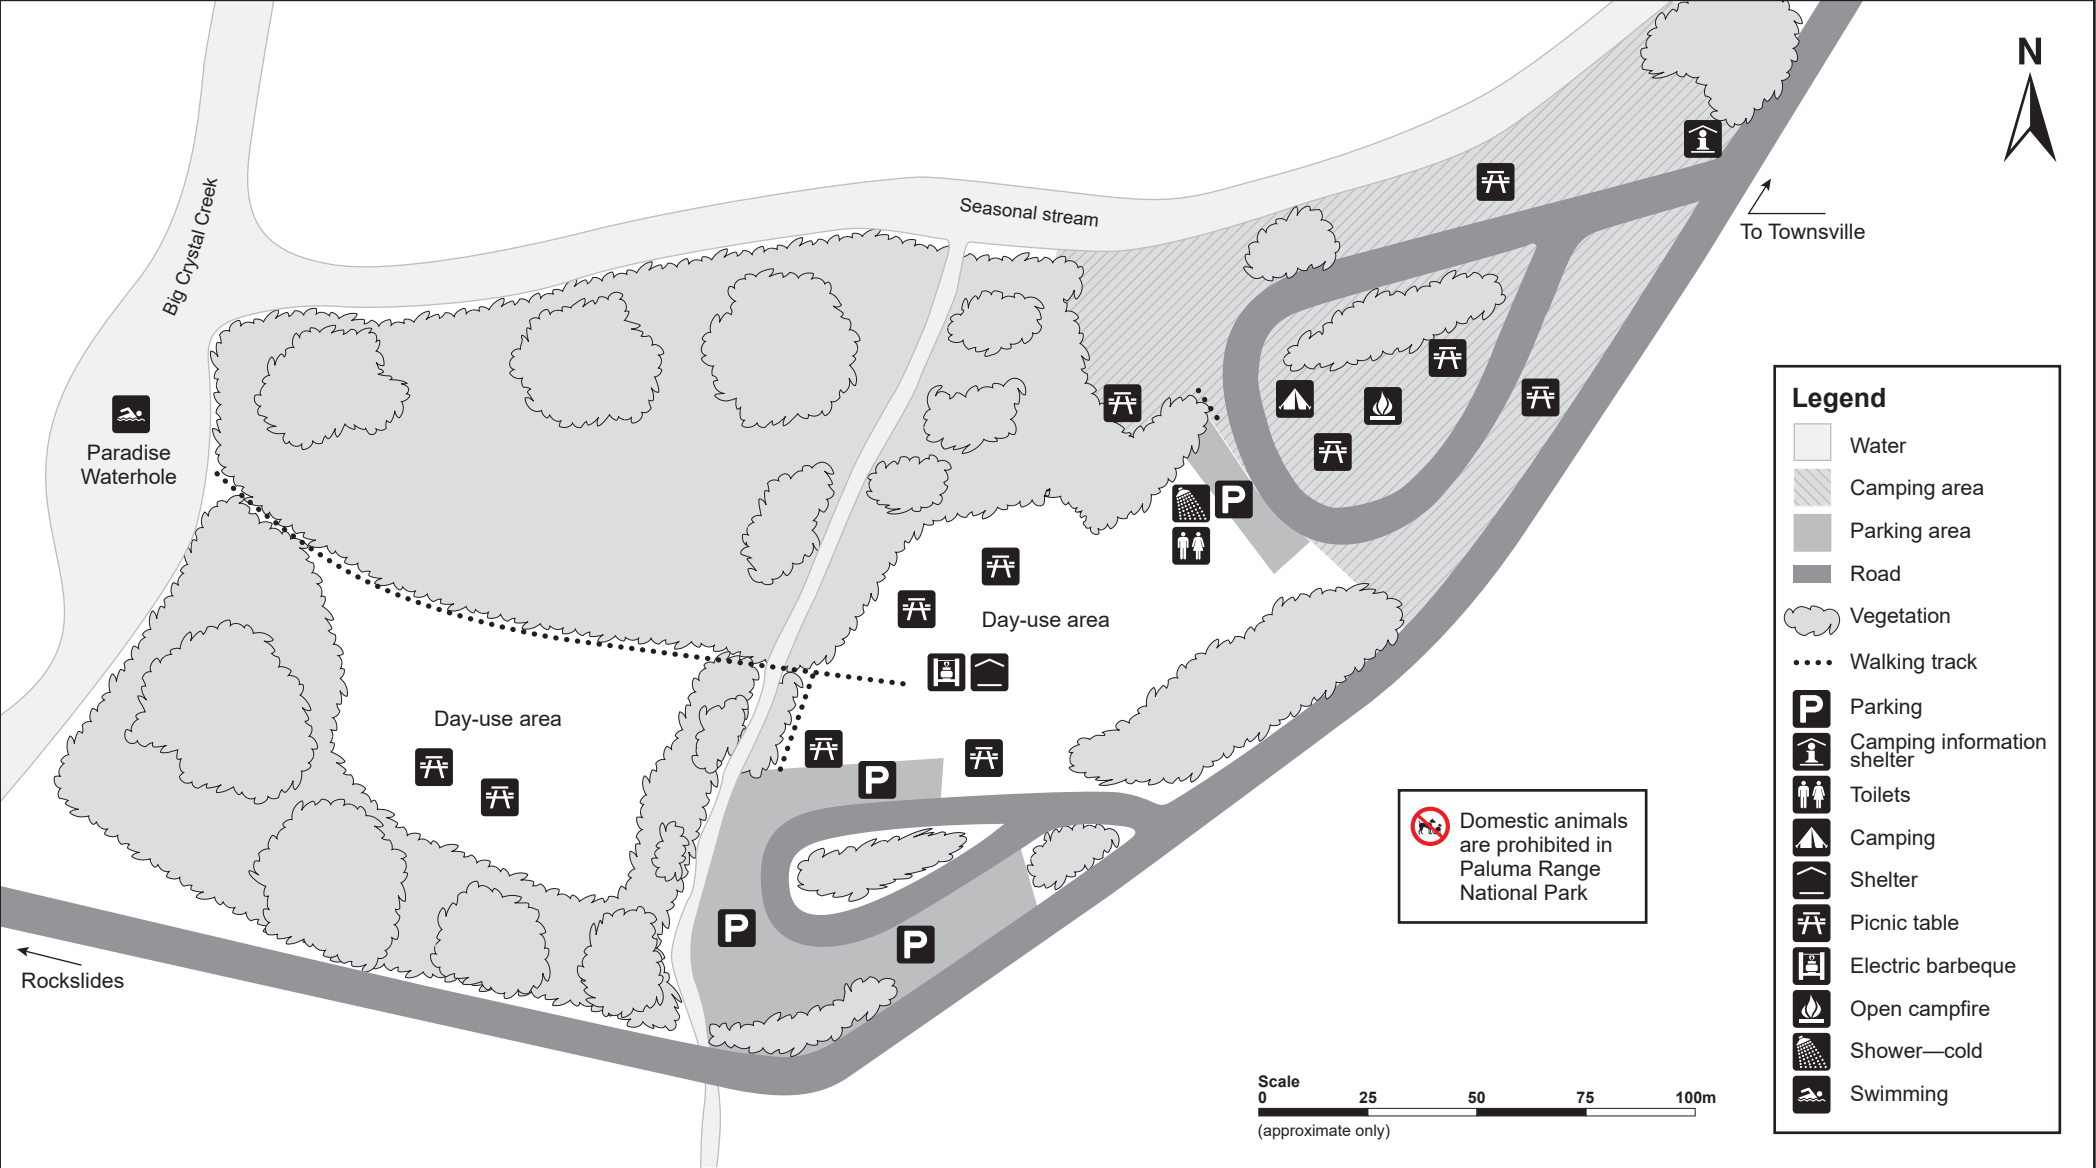

# Big Crystal Creek camping area map

Paluma Range National Park

**Legend**

- Water
- Camping area
- Parking area
- Road
- Vegetation
- Walking track
- Parking
- Camping information shelter
- Toilets
- Camping
- Shelter
- Picnic table
- Electric barbecue
- Open campfire
- Shower—cold
- Swimming