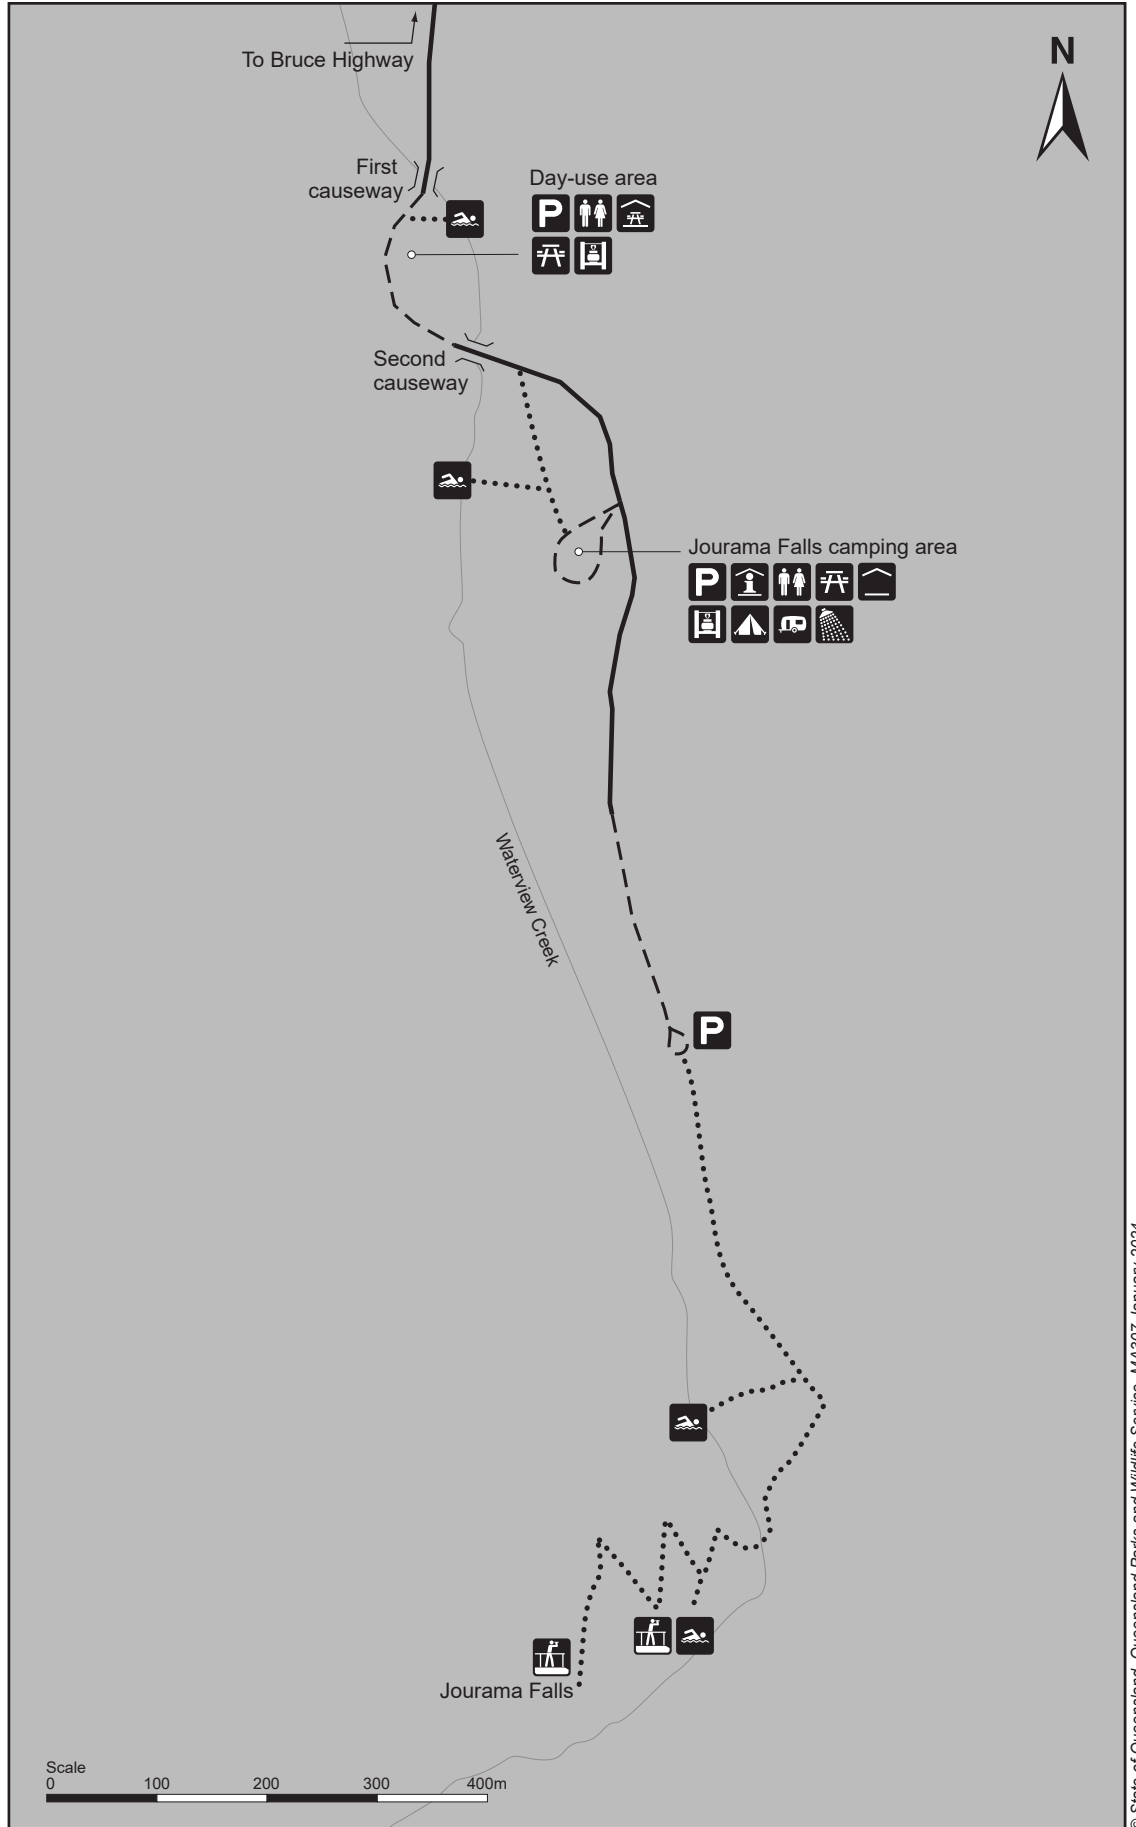

Jourama Falls map

Paluma Range National Park

Legend

-  National park
-  Creek
-  Sealed road
-  Unsealed road
-  Walking track
-  Causeway
-  Parking
-  Camping information shelter
-  Toilets
-  Sheltered picnic table
-  Picnic table
-  Sheltered barbecue area
-  Gas barbecue
-  Camping
-  Caravan site
-  Shower
-  Lookout
-  Swimming