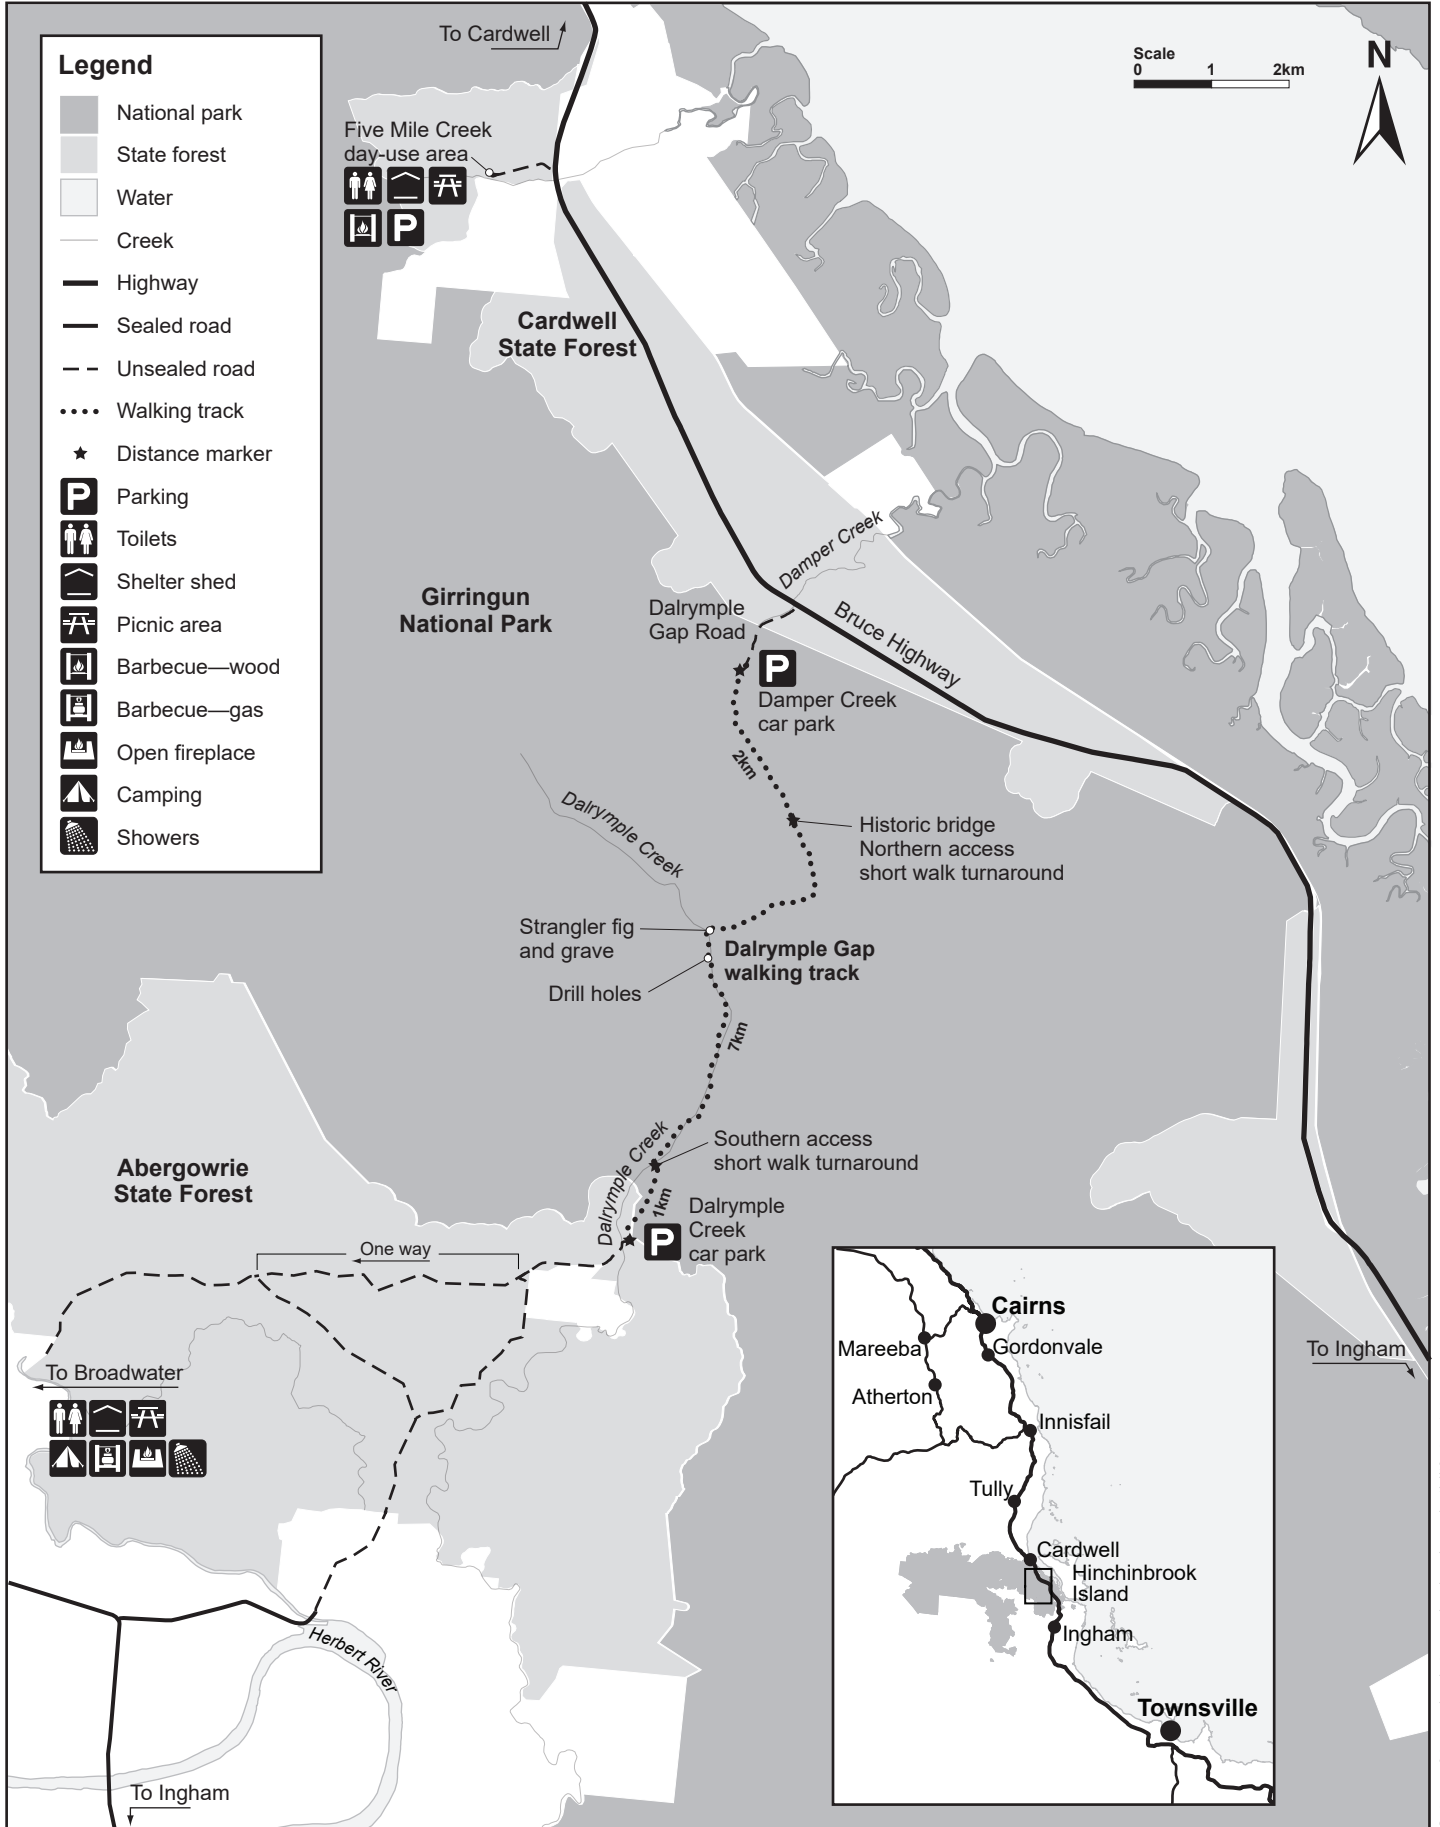

Dalrymple Gap walking track map

Girringun National Park

© State of Queensland, Queensland Parks and Wildlife Service, MA253 January 2023