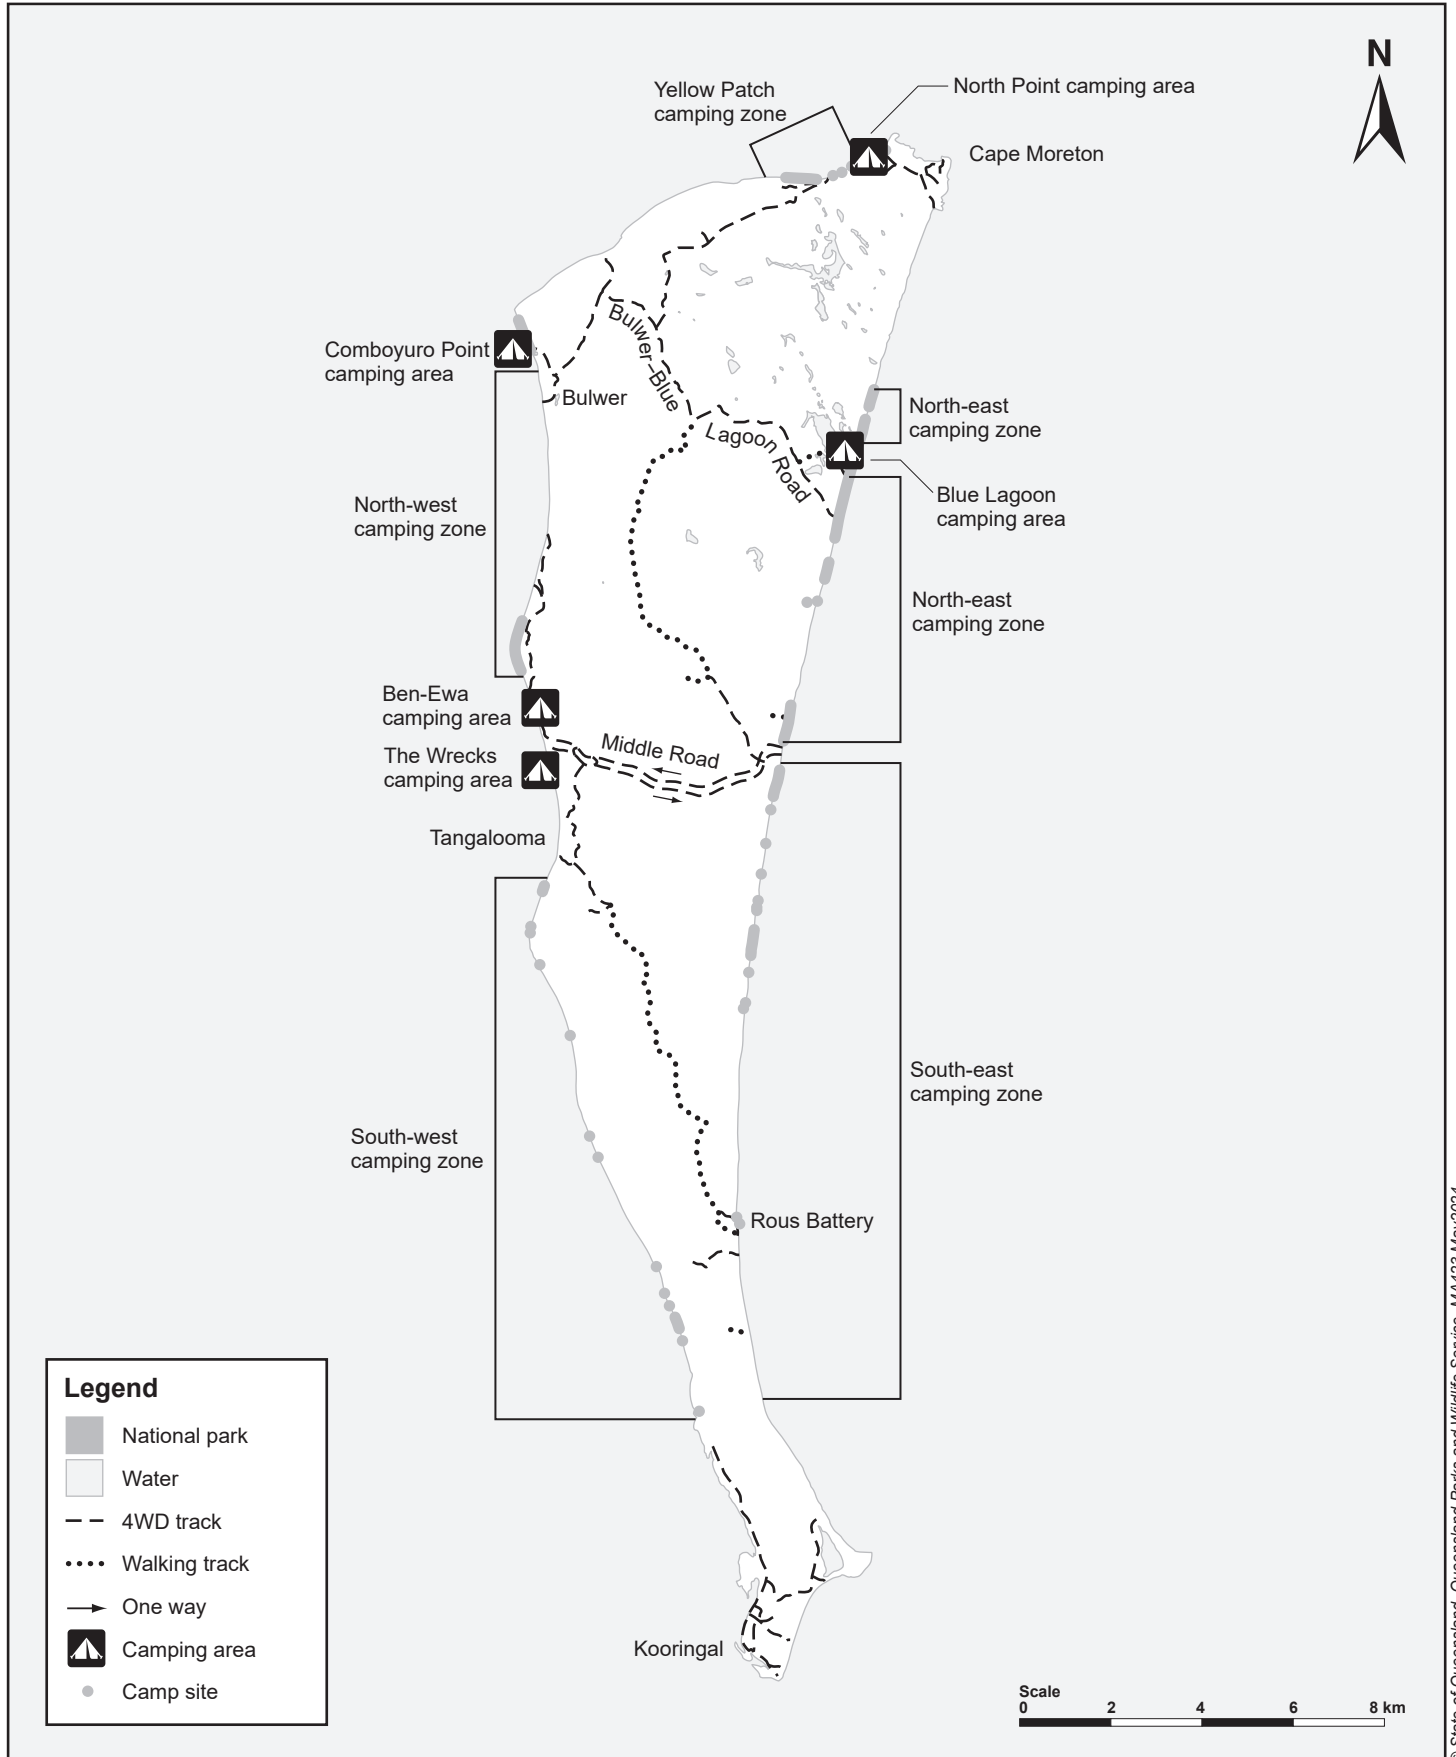

Gheebulum Kunungai (Moreton Island) National Park map

Camping zones

© State of Queensland. Queensland Parks and Wildlife Service. MA423 May/2024

Queensland
Government