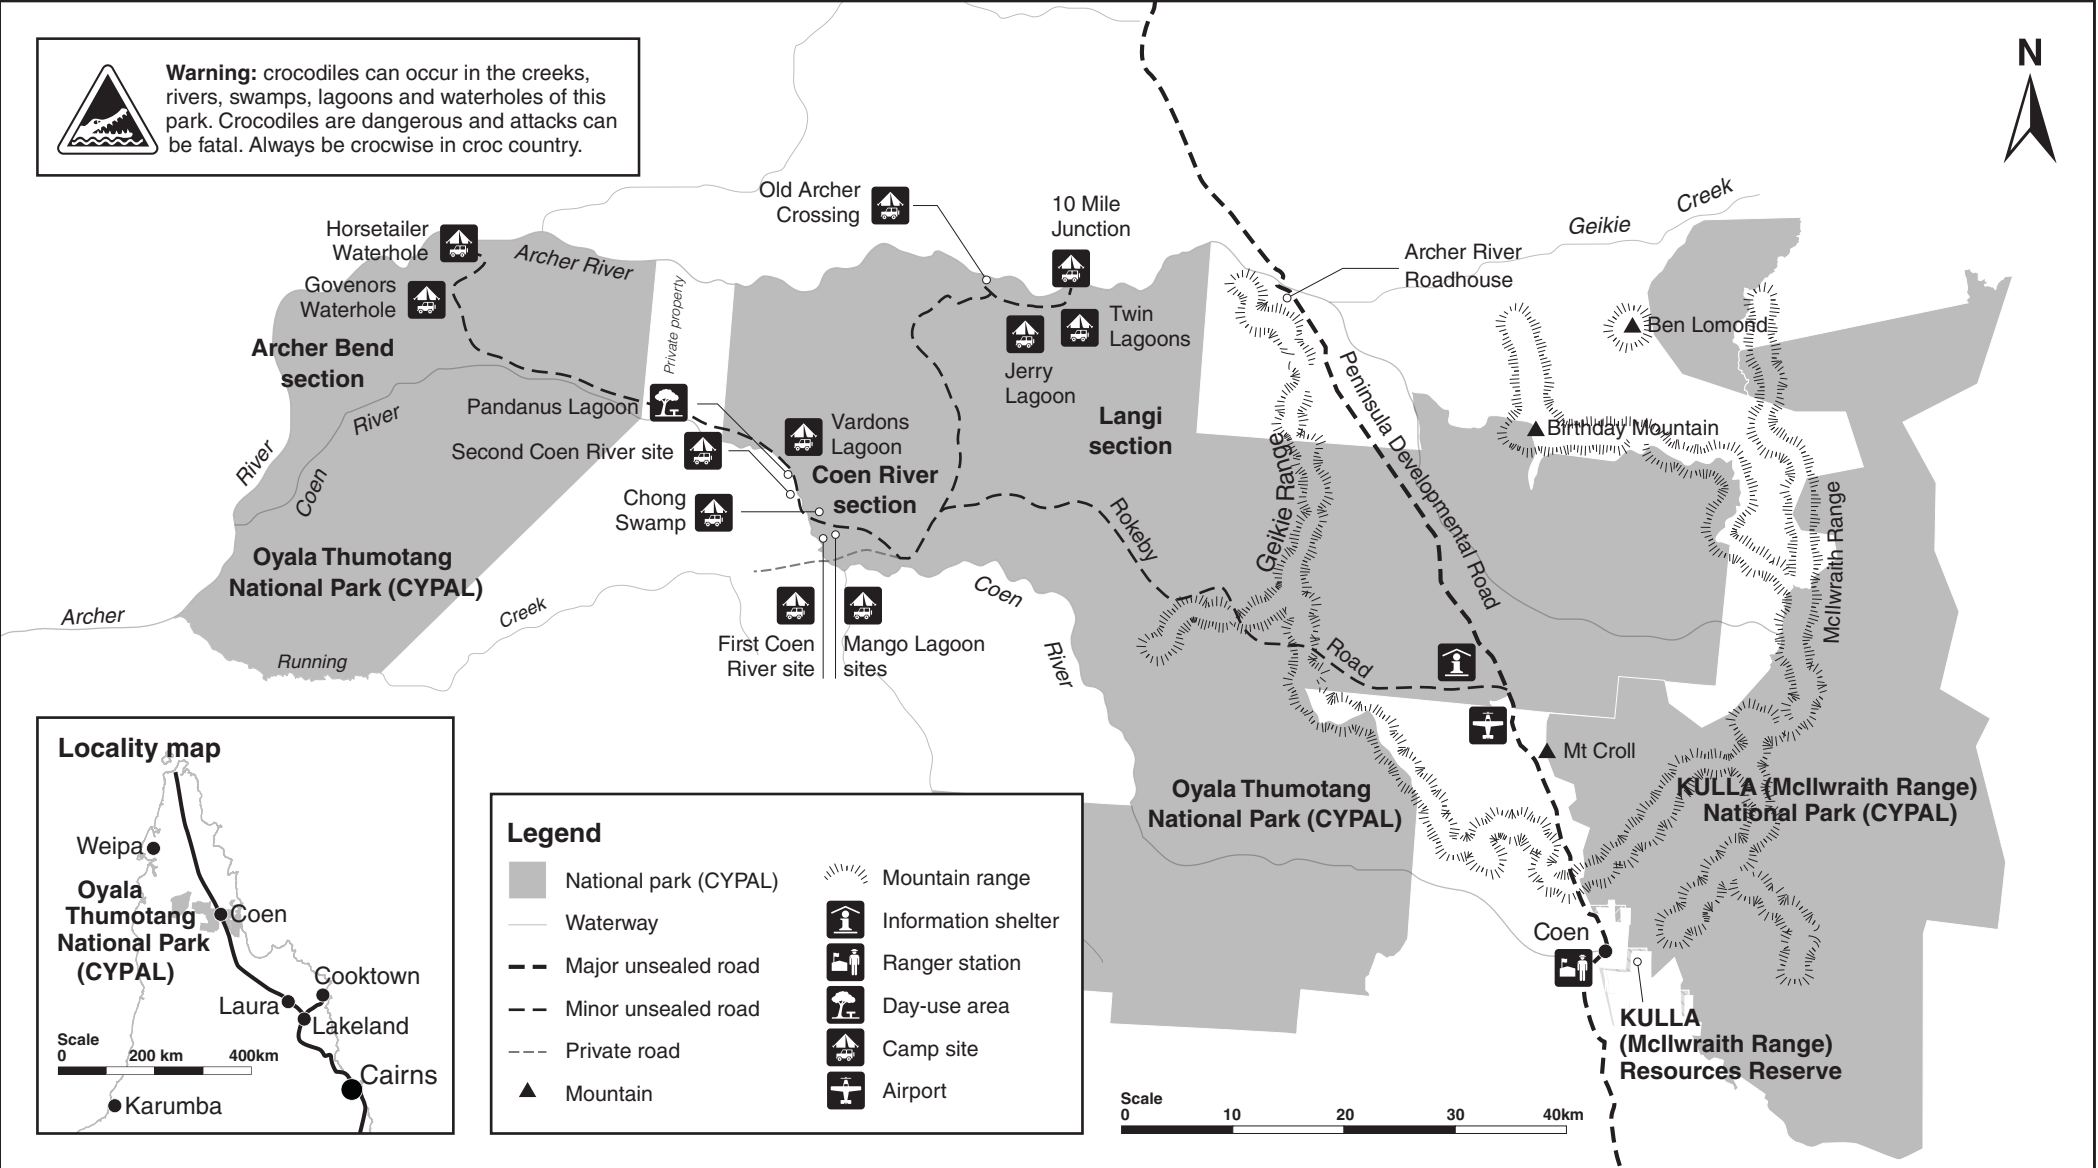

Oyala Thumotang National Park (CYPAL) map

© State of Queensland. Queensland Parks and Wildlife Service. MA392 May 2019