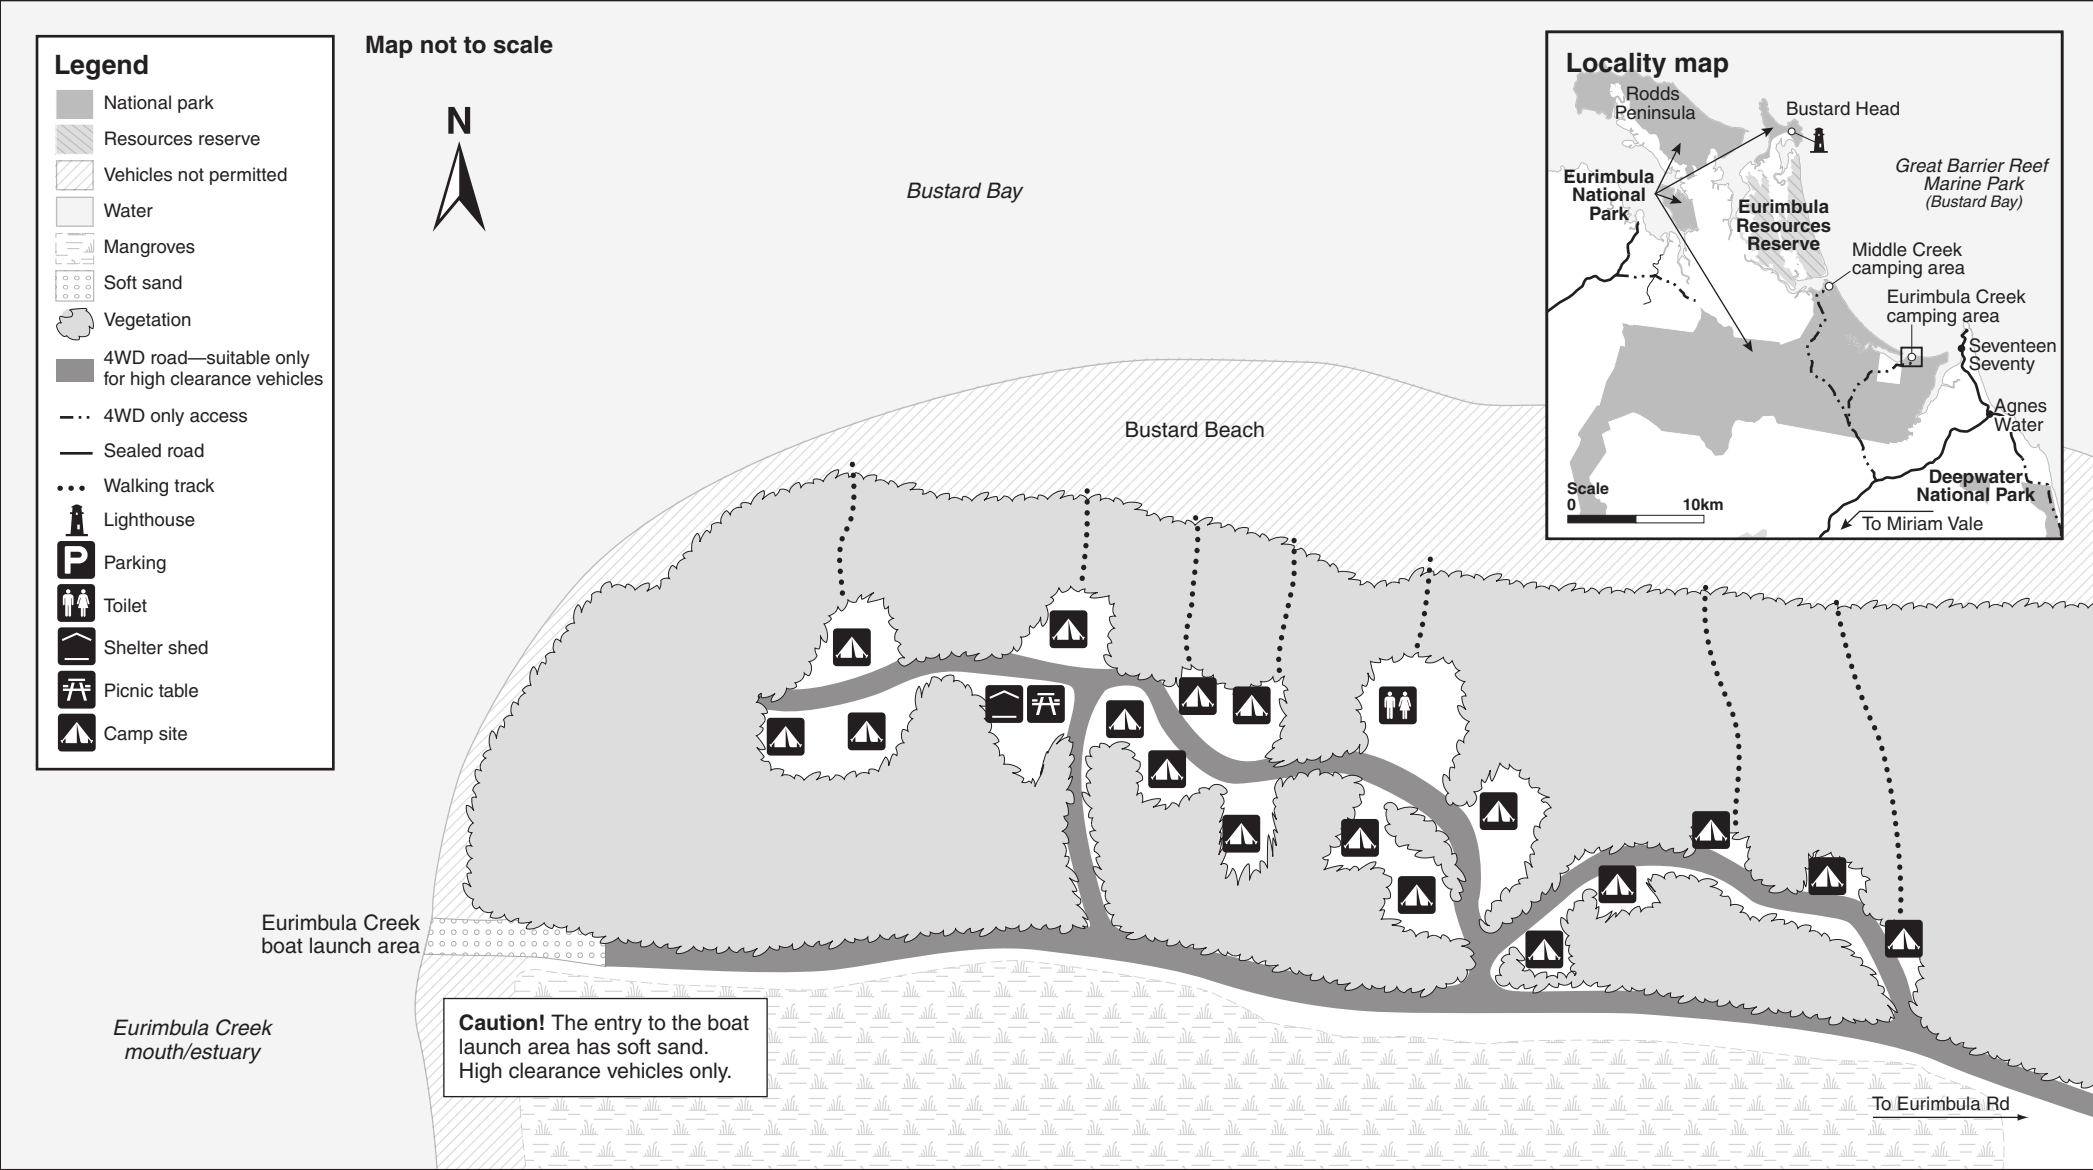

Eurimbula Creek camping area map

Eurimbula National Park

© State of Queensland. Queensland Parks and Wildlife Service. MA624. September 2020