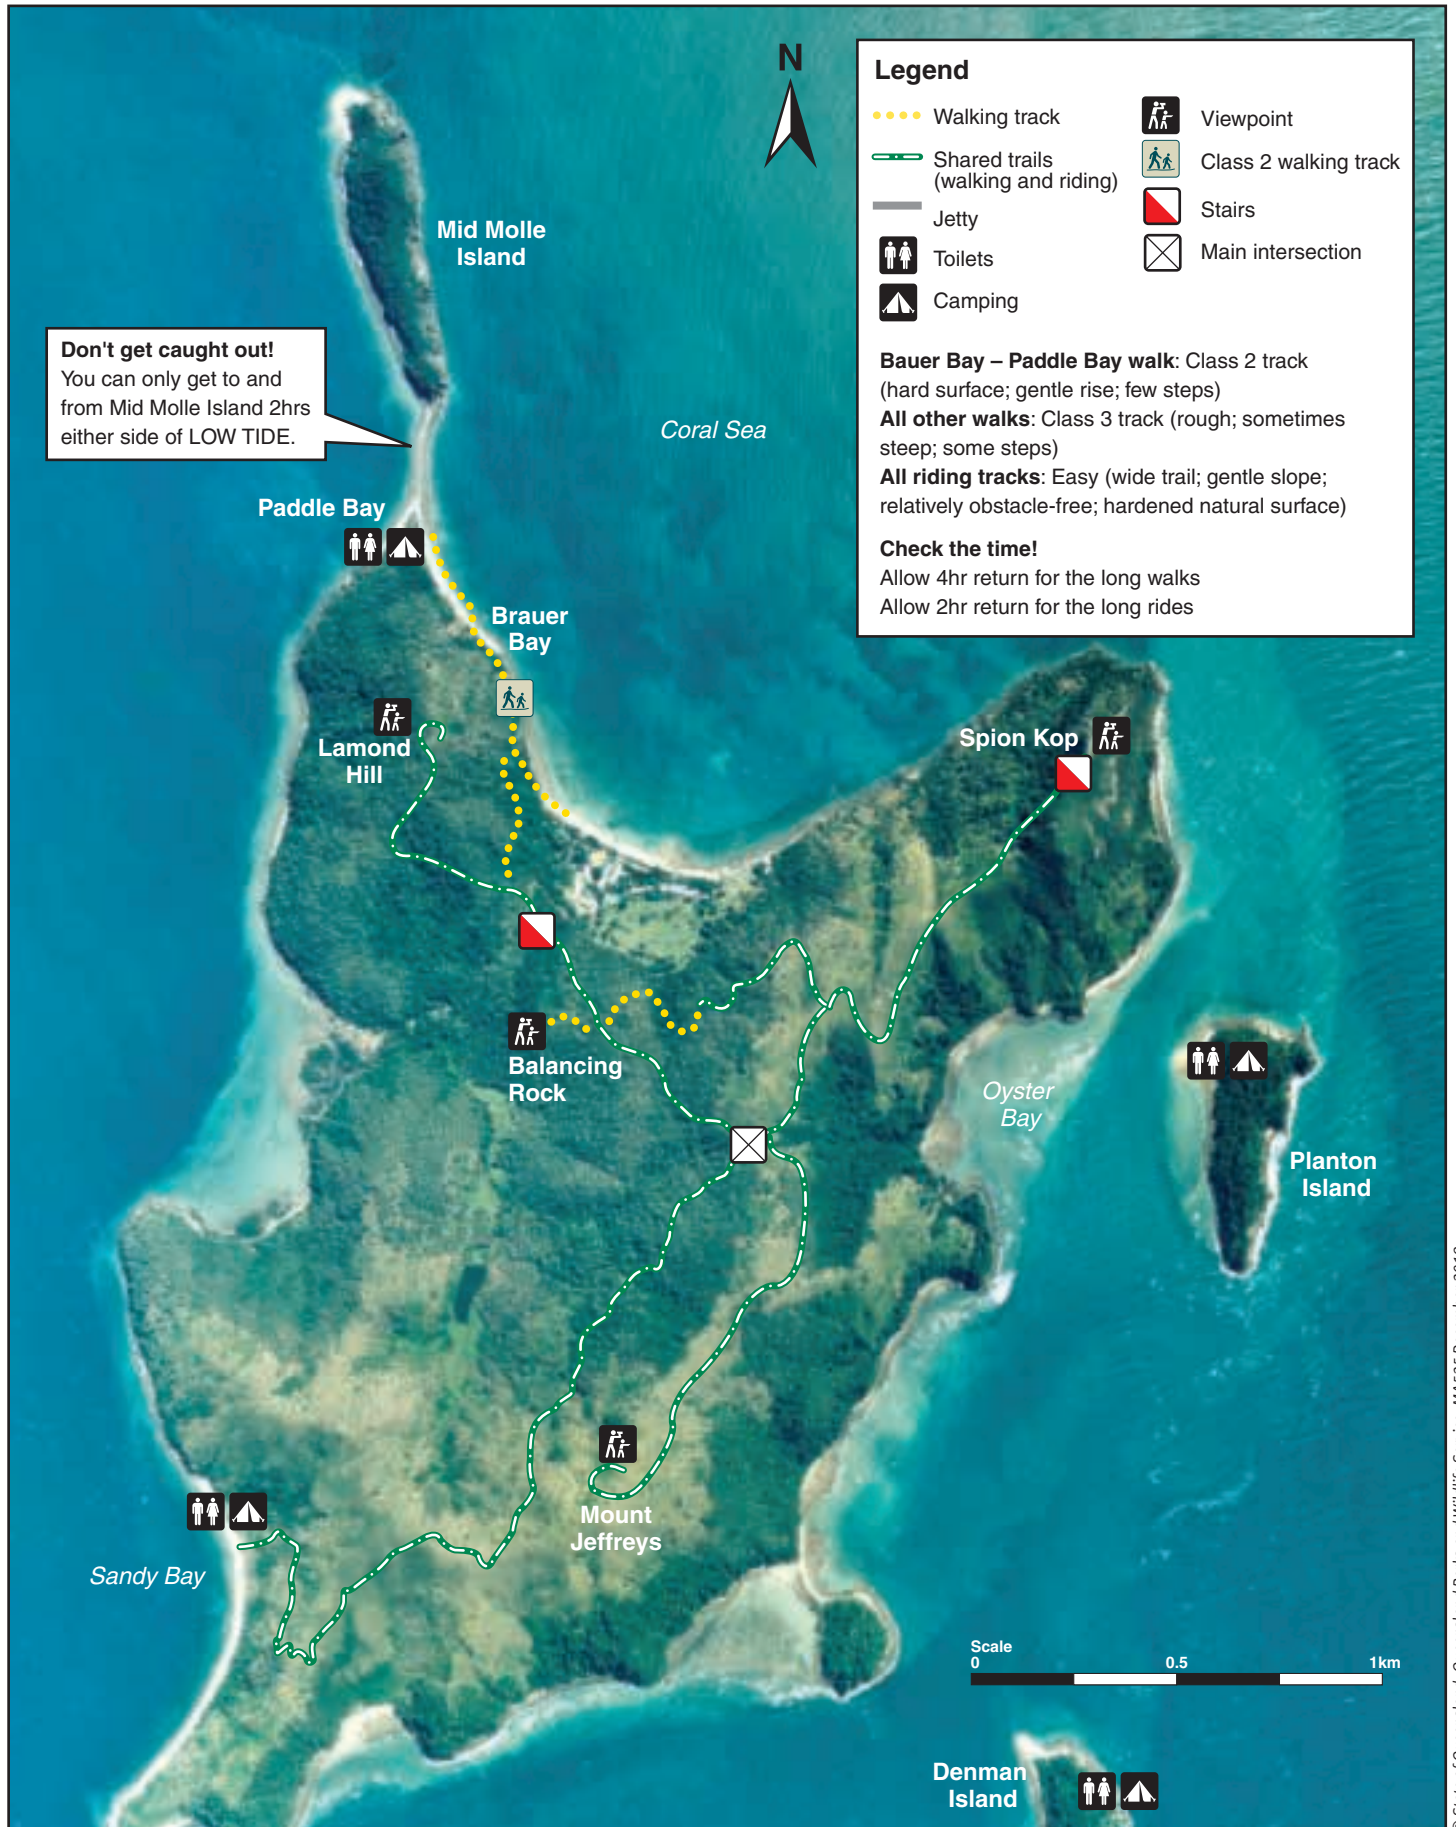

South Molle Island map

Molle Islands National Park

© State of Queensland. Queensland Parks and Wildlife Service. MA525 December 2019