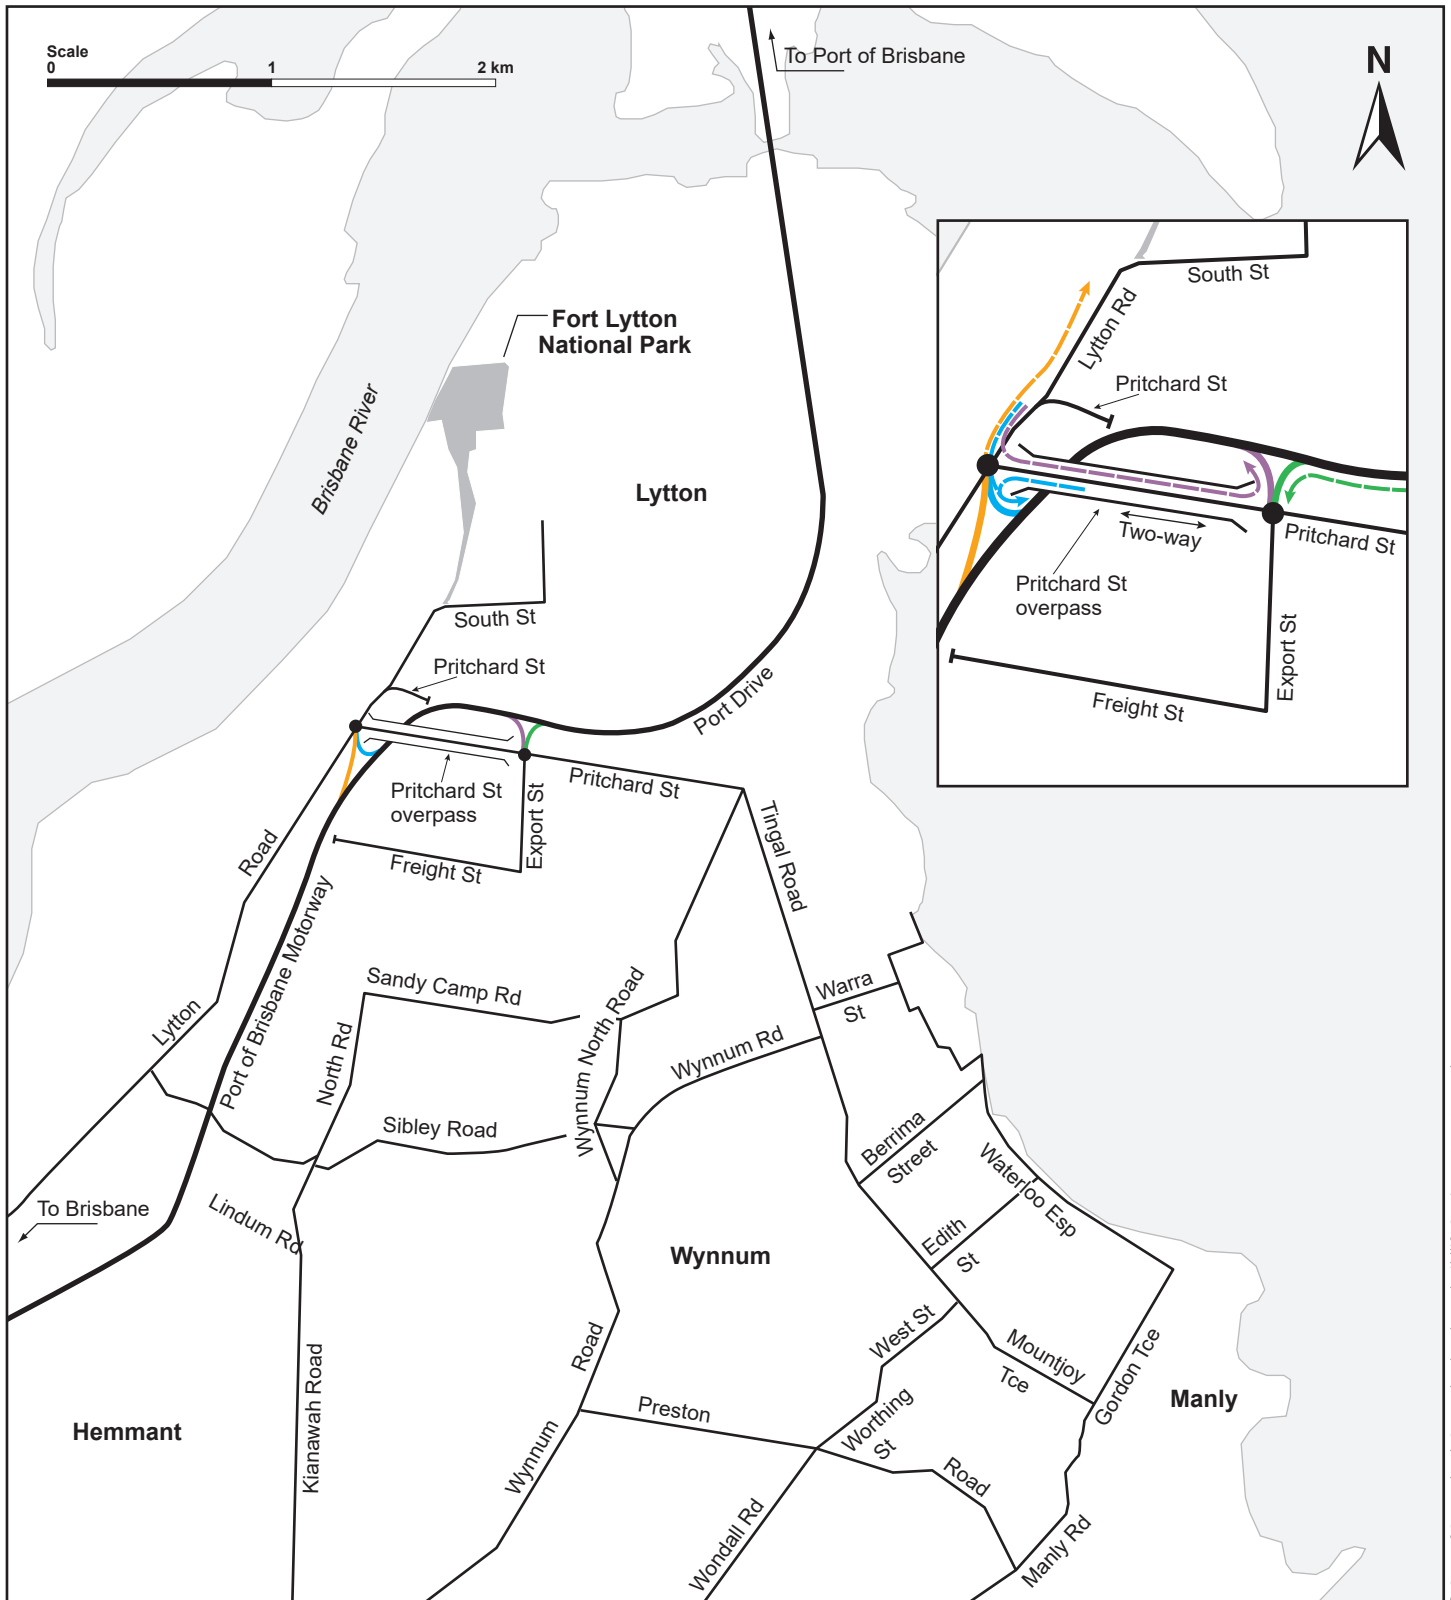

Fort Lytton National Park map

Locality map

© State of Queensland. Queensland Parks and Wildlife Service. MA568 November 2012

Legend

- National park
- Water
- Traffic lights
- Motorway
- Road
- Motorway off-ramp to Fort Lytton (or industrial area)
- Motorway on-ramp back to Brisbane
- Motorway on-ramp to Port of Brisbane
- Motorway off-ramp to Fort Lytton (or industrial area)