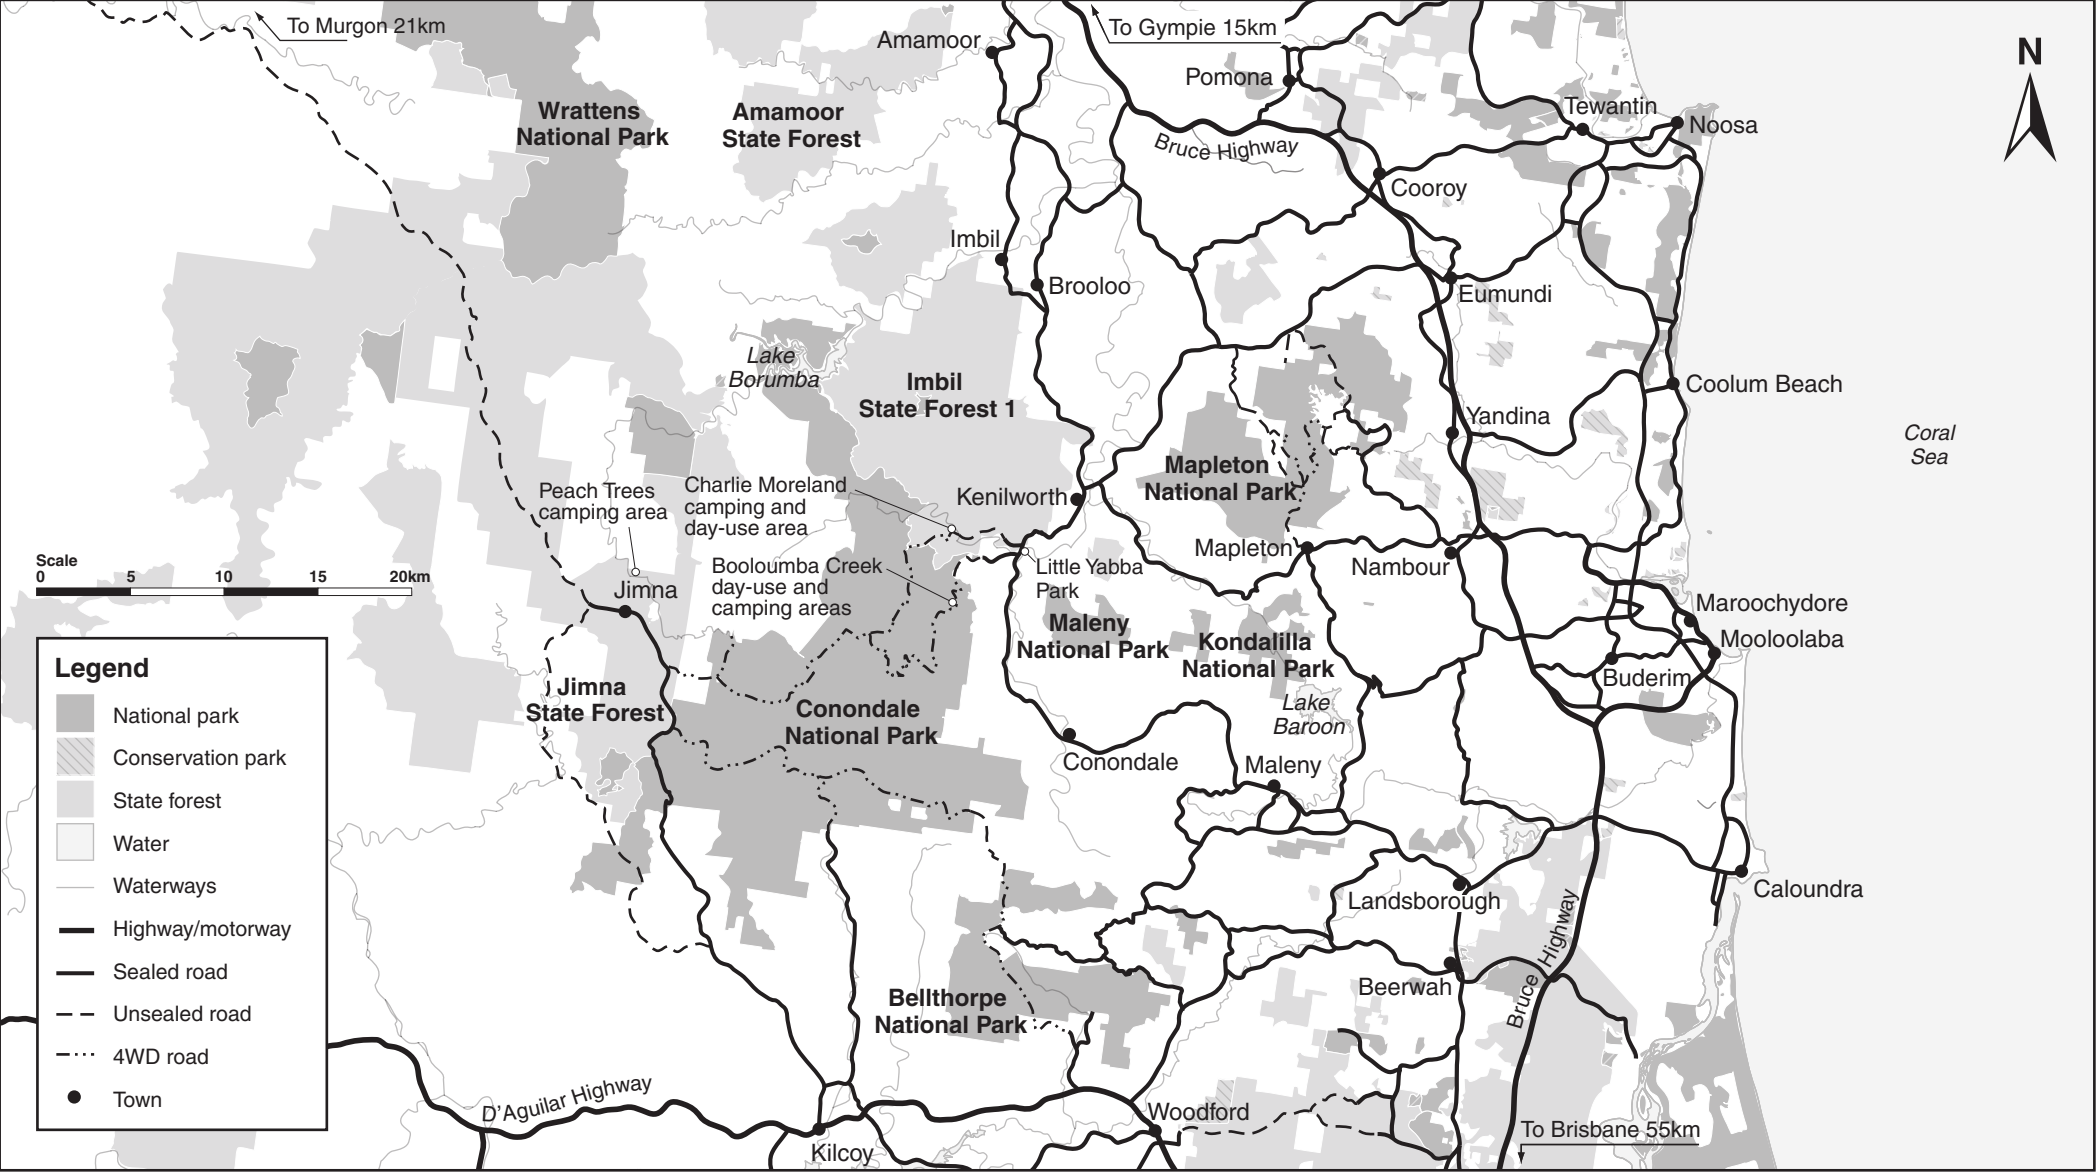

# Sunshine Coast Hinterland map

## Locality map

© State of Queensland. Queensland Parks and Wildlife Service. MA353 April 2022