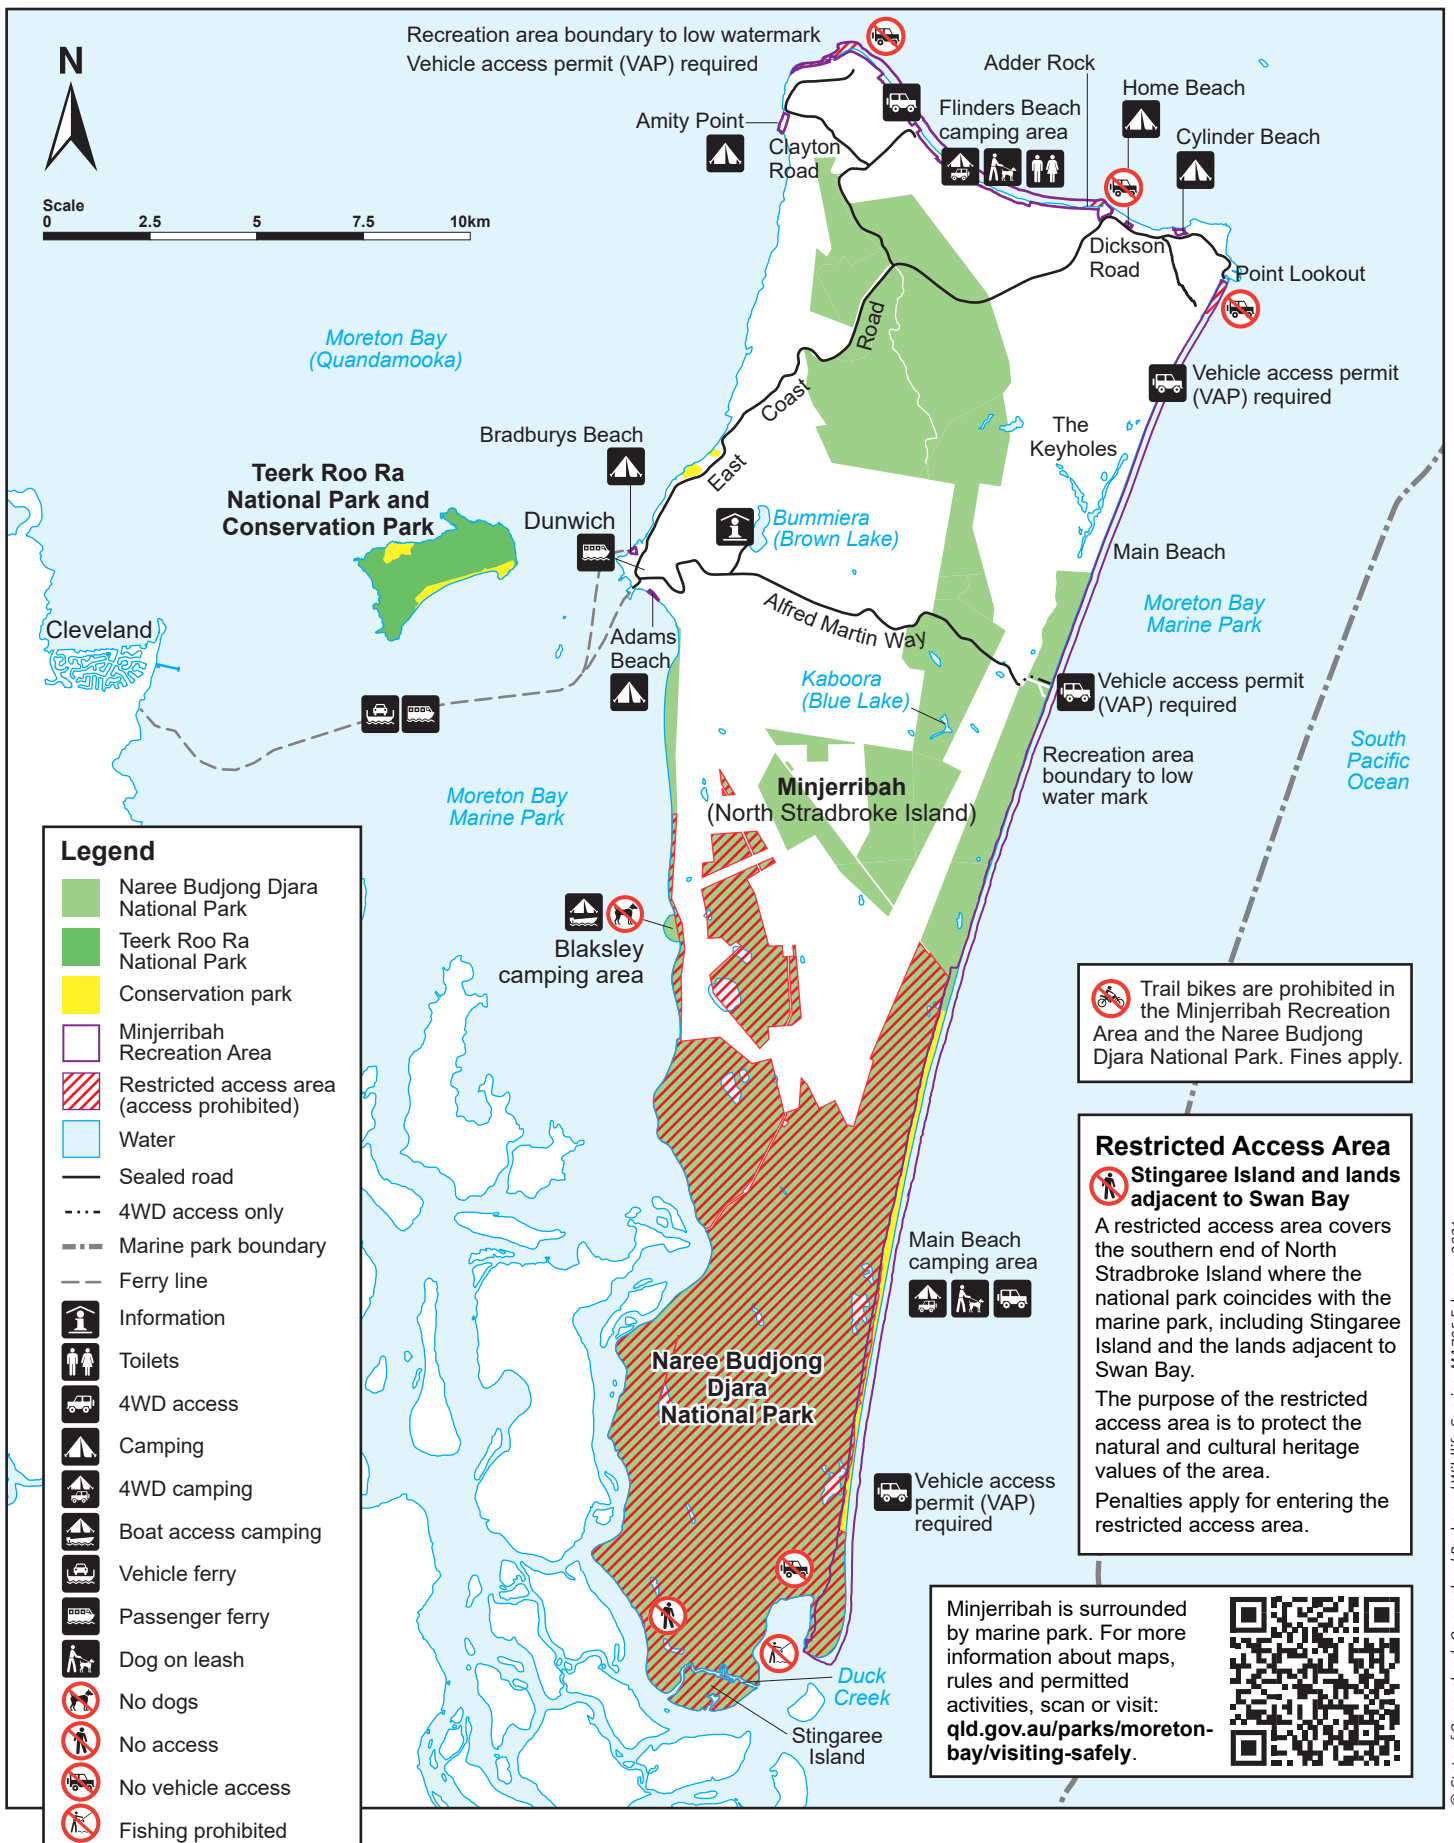

Minjerribah Recreation Area and Naree Budjong Djara National Park map

Minjerribah (North Stradbroke Island)

Legend

- Naree Budjong Djara National Park
- Teerk Roo Ra National Park
- Conservation park
- Minjerribah Recreation Area
- Restricted access area (access prohibited)
- Water
- Sealed road
- 4WD access only
- Marine park boundary
- Ferry line
- i Information
- ♂ ♀ Toilets
- 🚙 4WD access
- 🏕️ Camping
- 🚤 4WD camping
- 🚤 Boat access camping
- 🚢 Vehicle ferry
- 🚢 Passenger ferry
- 🐕 Dog on leash
- 🚫🐕 No dogs
- 🚫🚶 No access
- 🚫🚗 No vehicle access
- 🚫🎣 Fishing prohibited