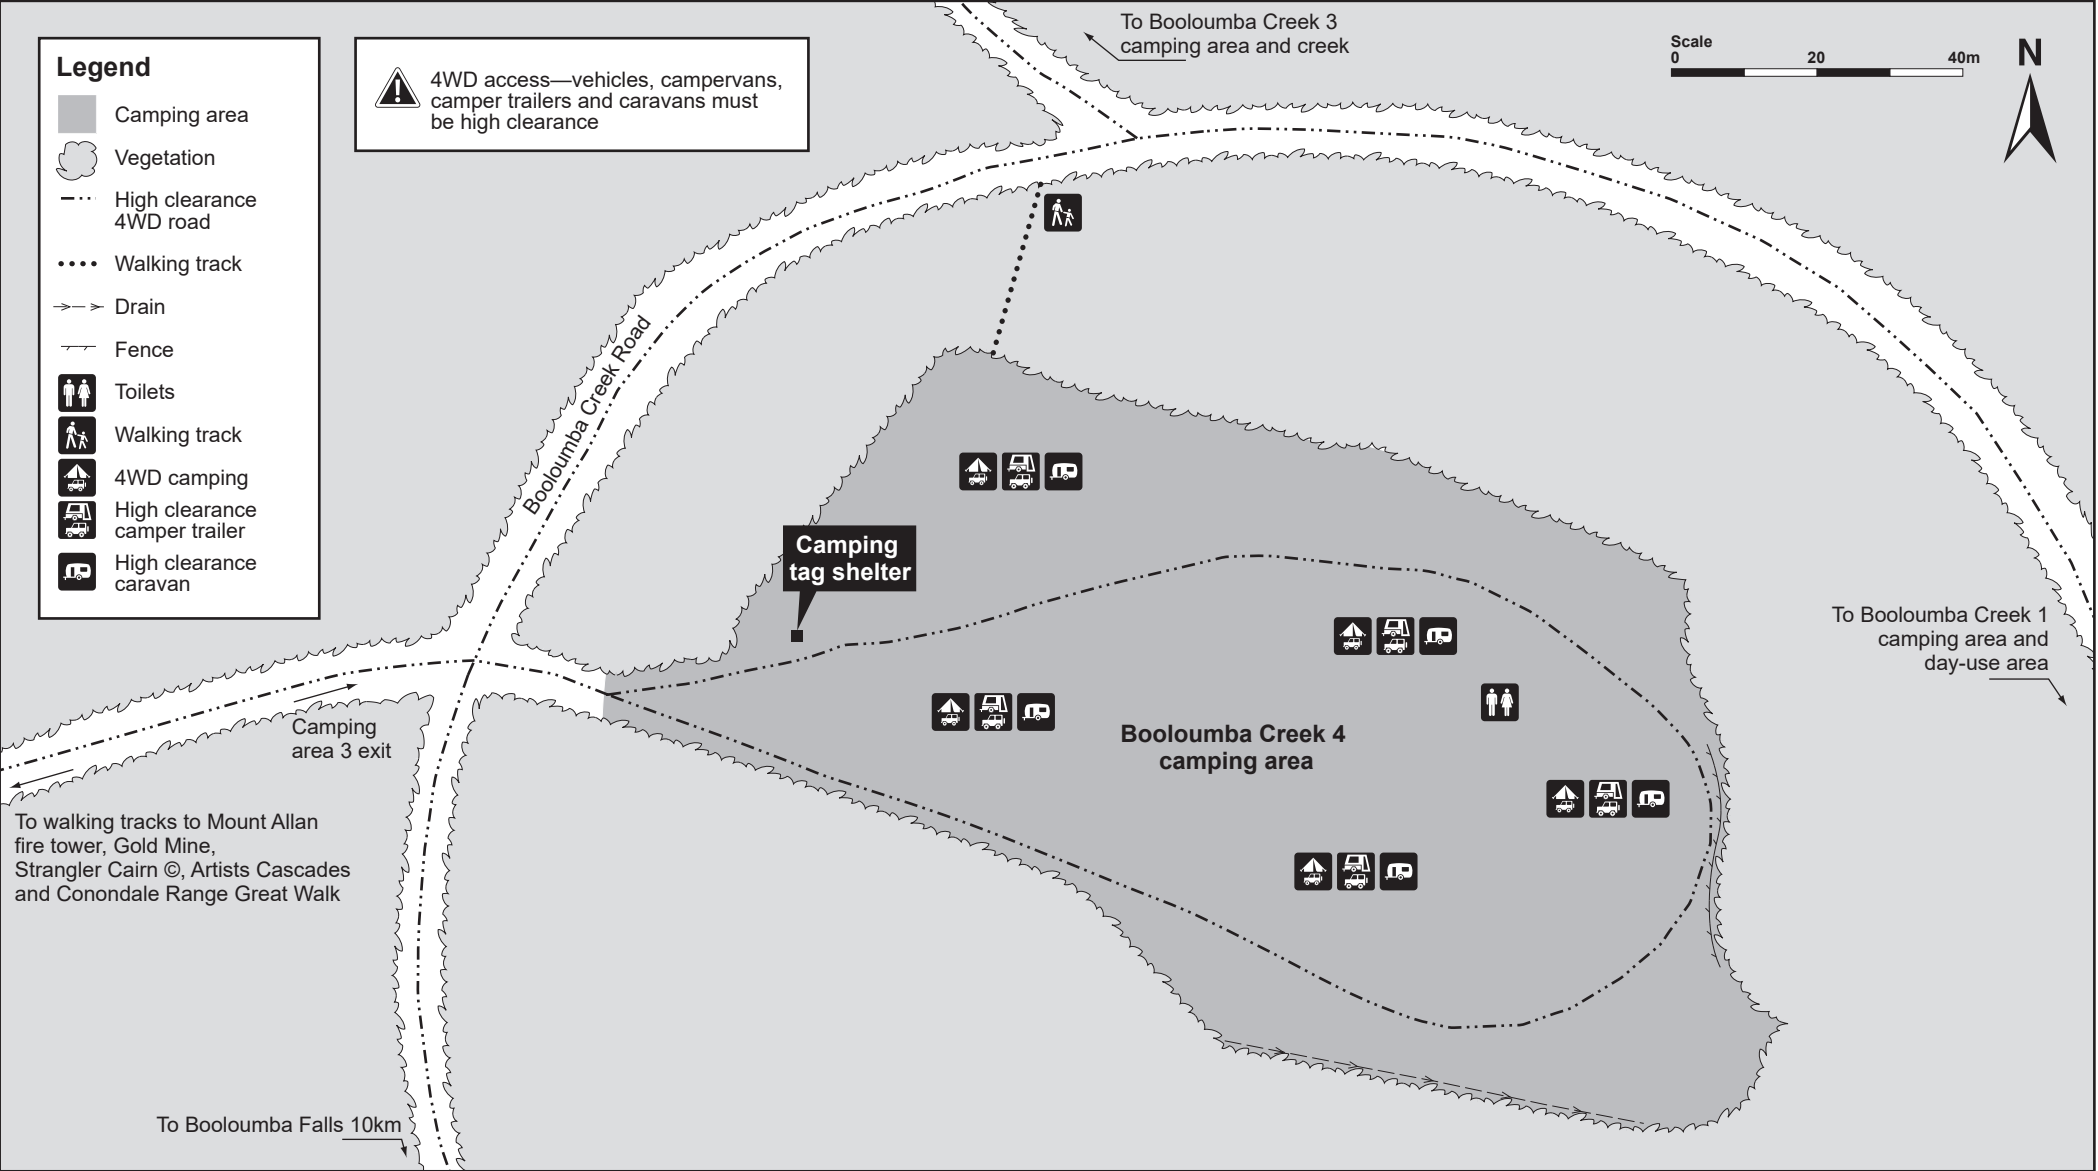

Booloumba Creek 4 camping area map

Conondale National Park

© State of Queensland. Queensland Parks and Wildlife Service. MA344 August 2023