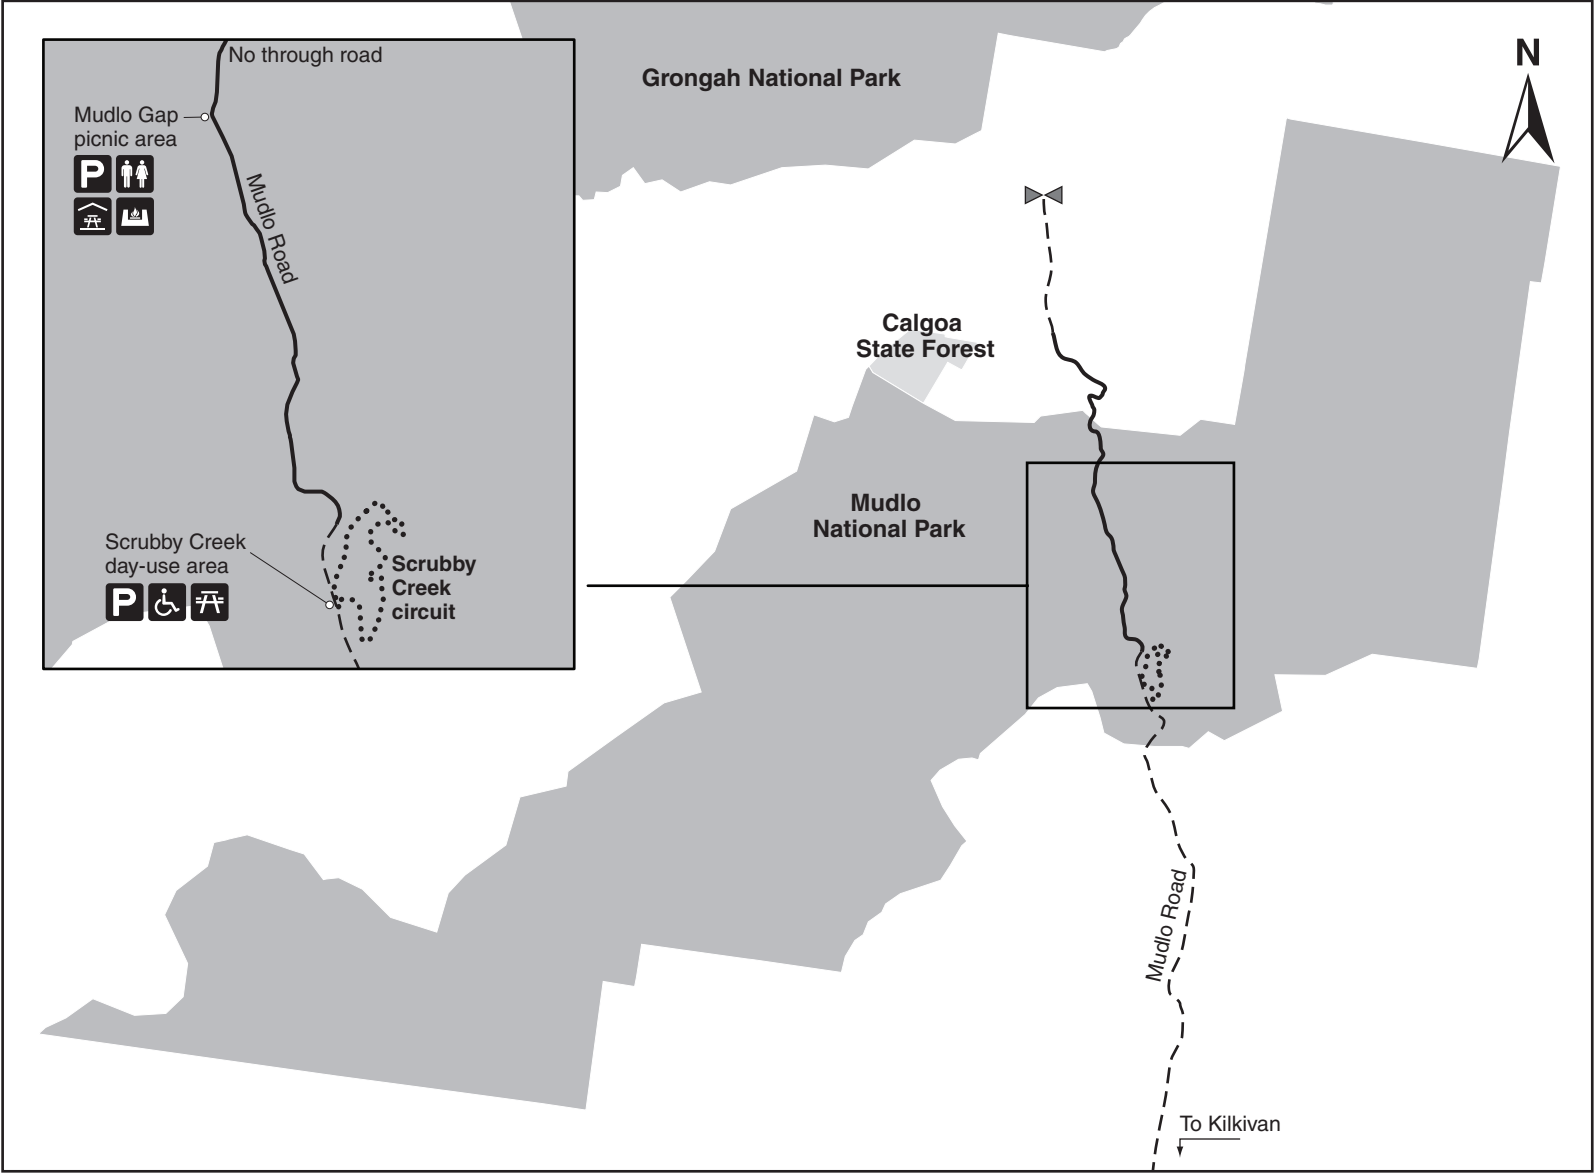

# Mudlo National Park map

**Legend**

-  National park
-  State forest
-  Sealed road
-  Unsealed road
-  Walking track
-  Parking
-  Toilets
-  Wheelchair access
-  Picnic table
-  Sheltered picnic table
-  Open fireplace
-  Locked gate