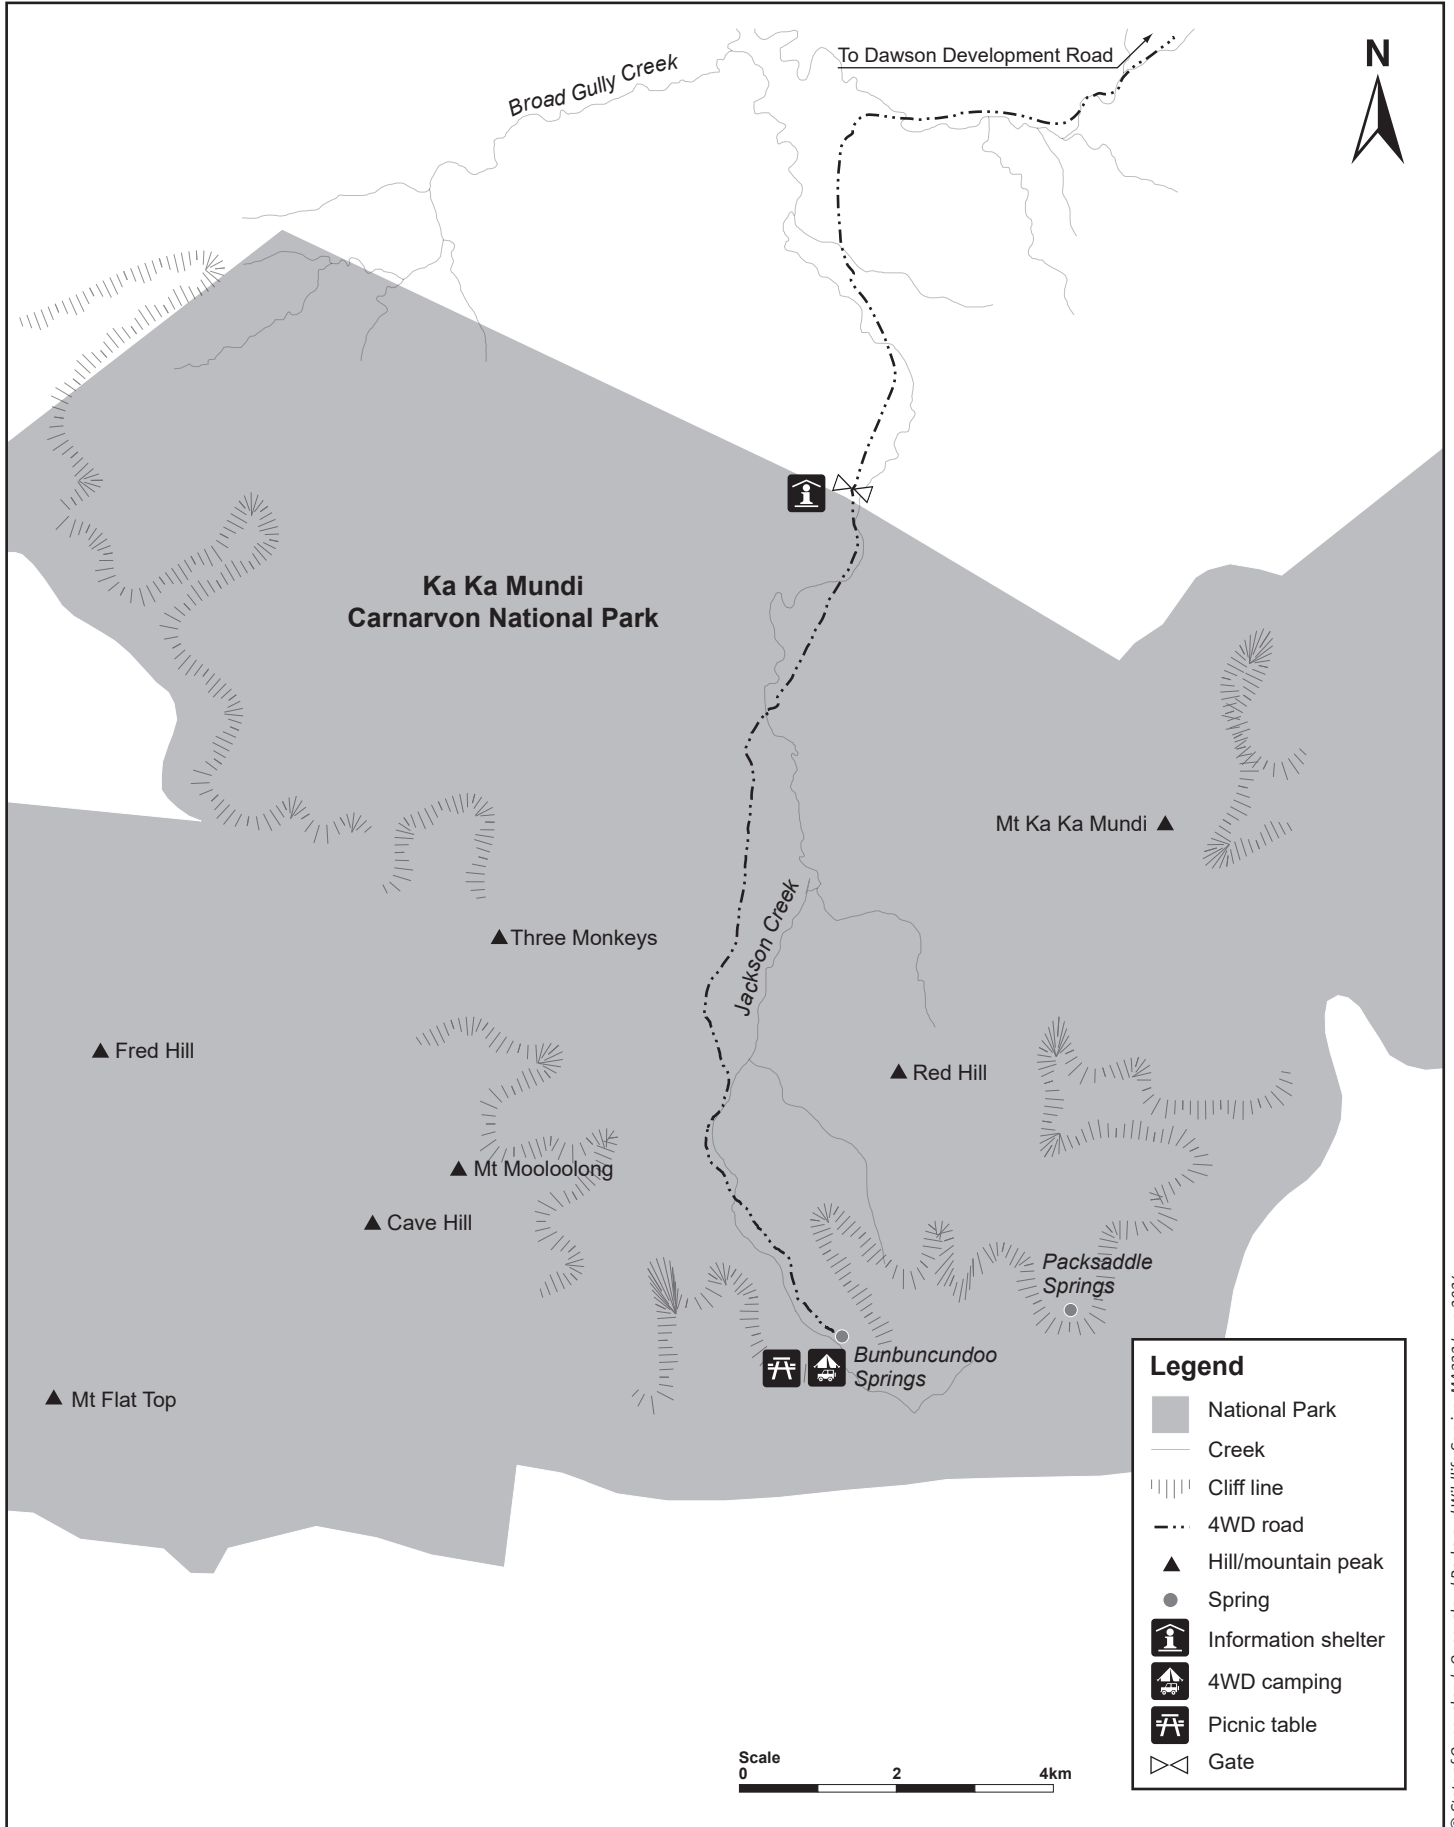

Ka Ka Mundi section map

Carnarvon National Park

Legend

- National Park
- Creek
- Cliff line
- 4WD road
- Hill/mountain peak
- Spring
- Information shelter
- 4WD camping
- Picnic table
- Gate

© State of Queensland. Queensland Parks and Wildlife Service. MA332 June 2024