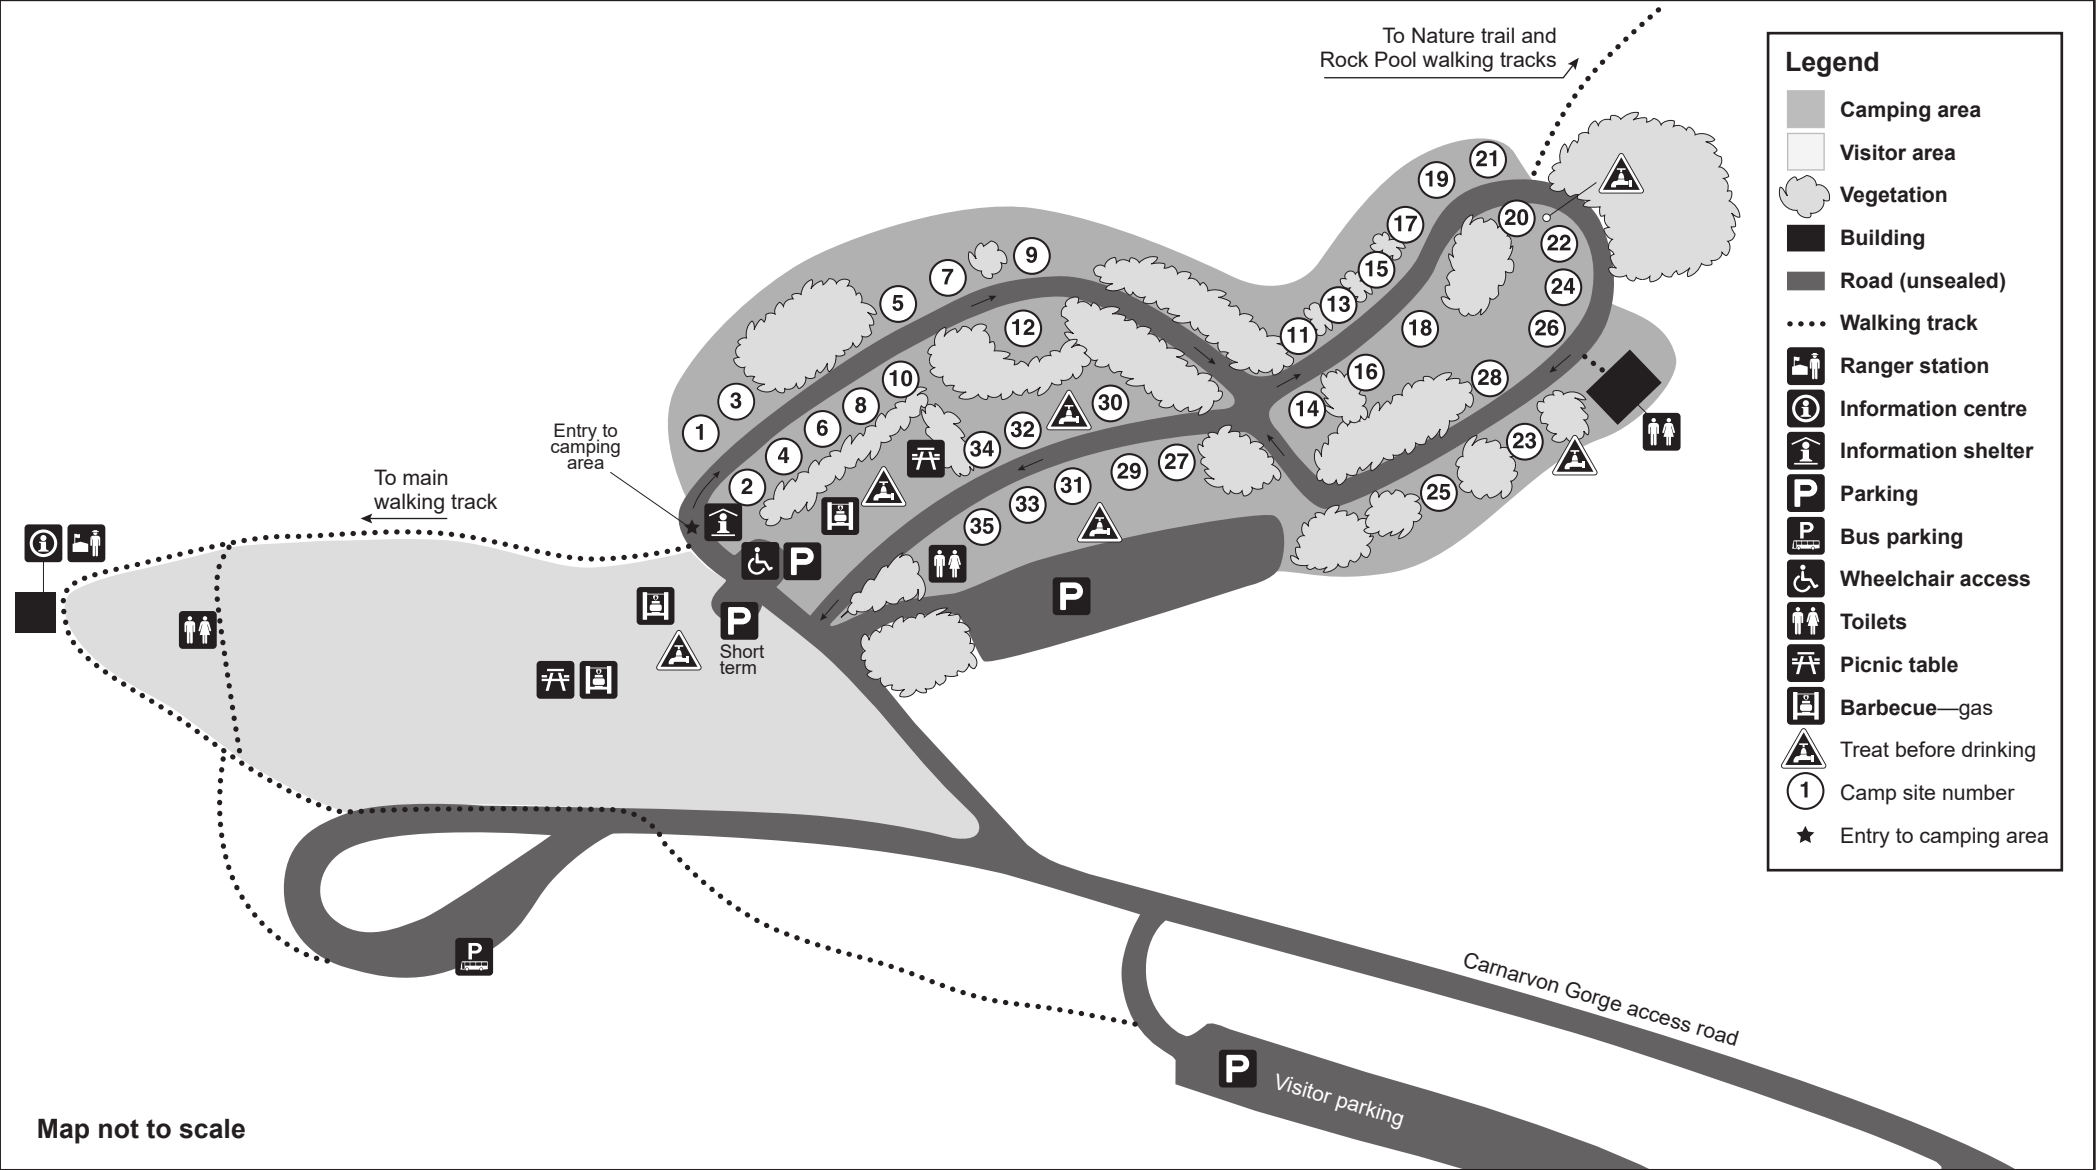

Carnarvon Gorge camping area map

Carnarvon National Park

- Legend**
- Camping area
 - Visitor area
 - Vegetation
 - Building
 - Road (unsealed)
 - Walking track
 - Ranger station
 - Information centre
 - Information shelter
 - P Parking
 - P Bus parking
 - Wheelchair access
 - Toilets
 - Picnic table
 - Barbecue—gas
 - Treat before drinking
 - 1 Camp site number
 - ★ Entry to camping area

© State of Queensland, Queensland Parks and Wildlife Service. MA552 July 2023