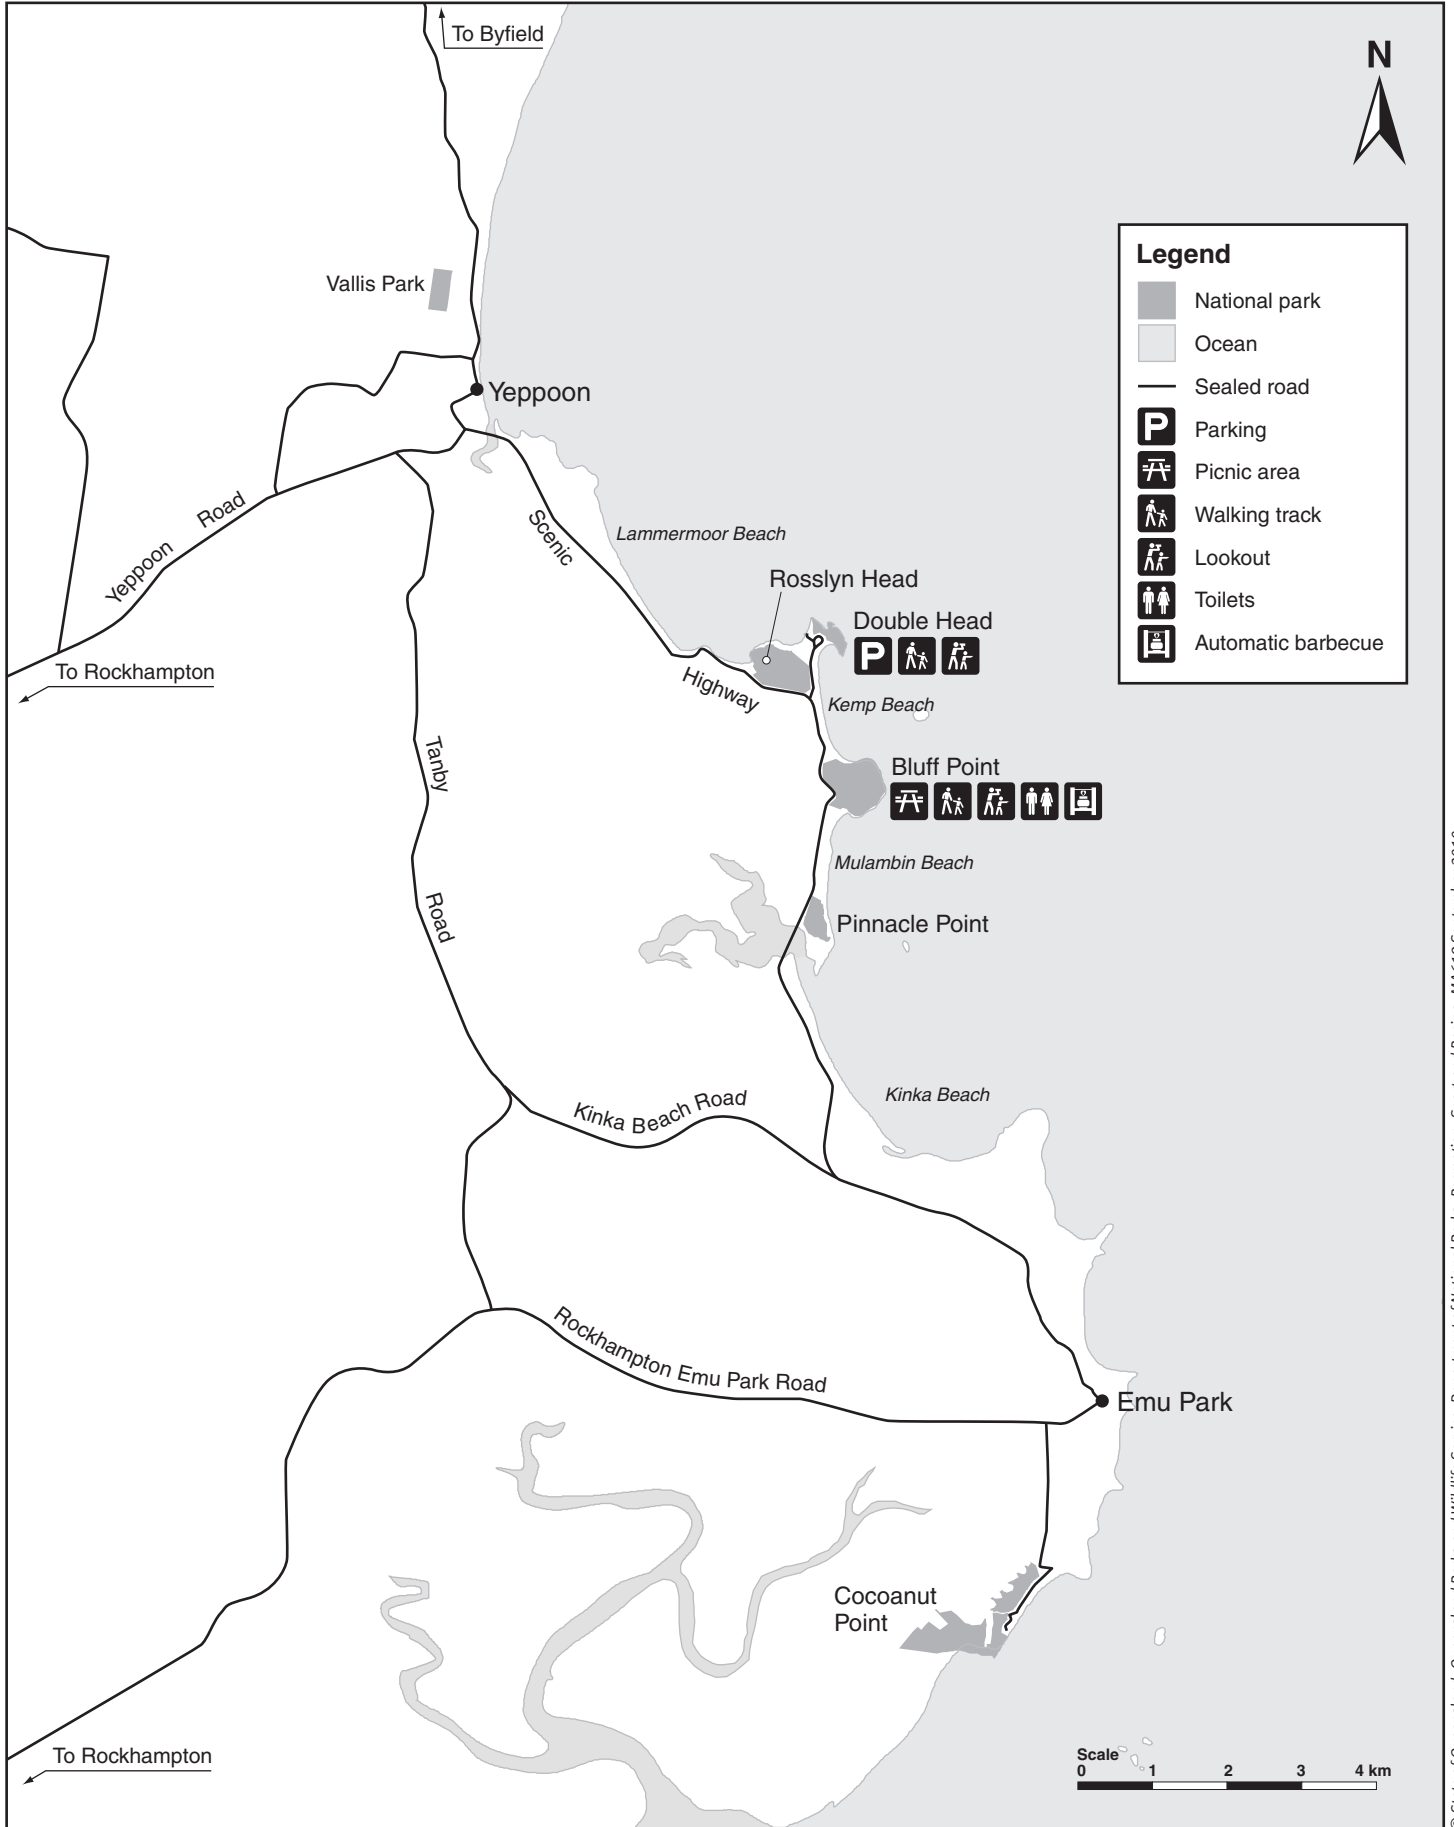

# Capricorn Coast National Park map

© State of Queensland. Queensland Parks and Wildlife Service, Department of National Parks, Recreation, Sport and Racing. MA619 September 2010