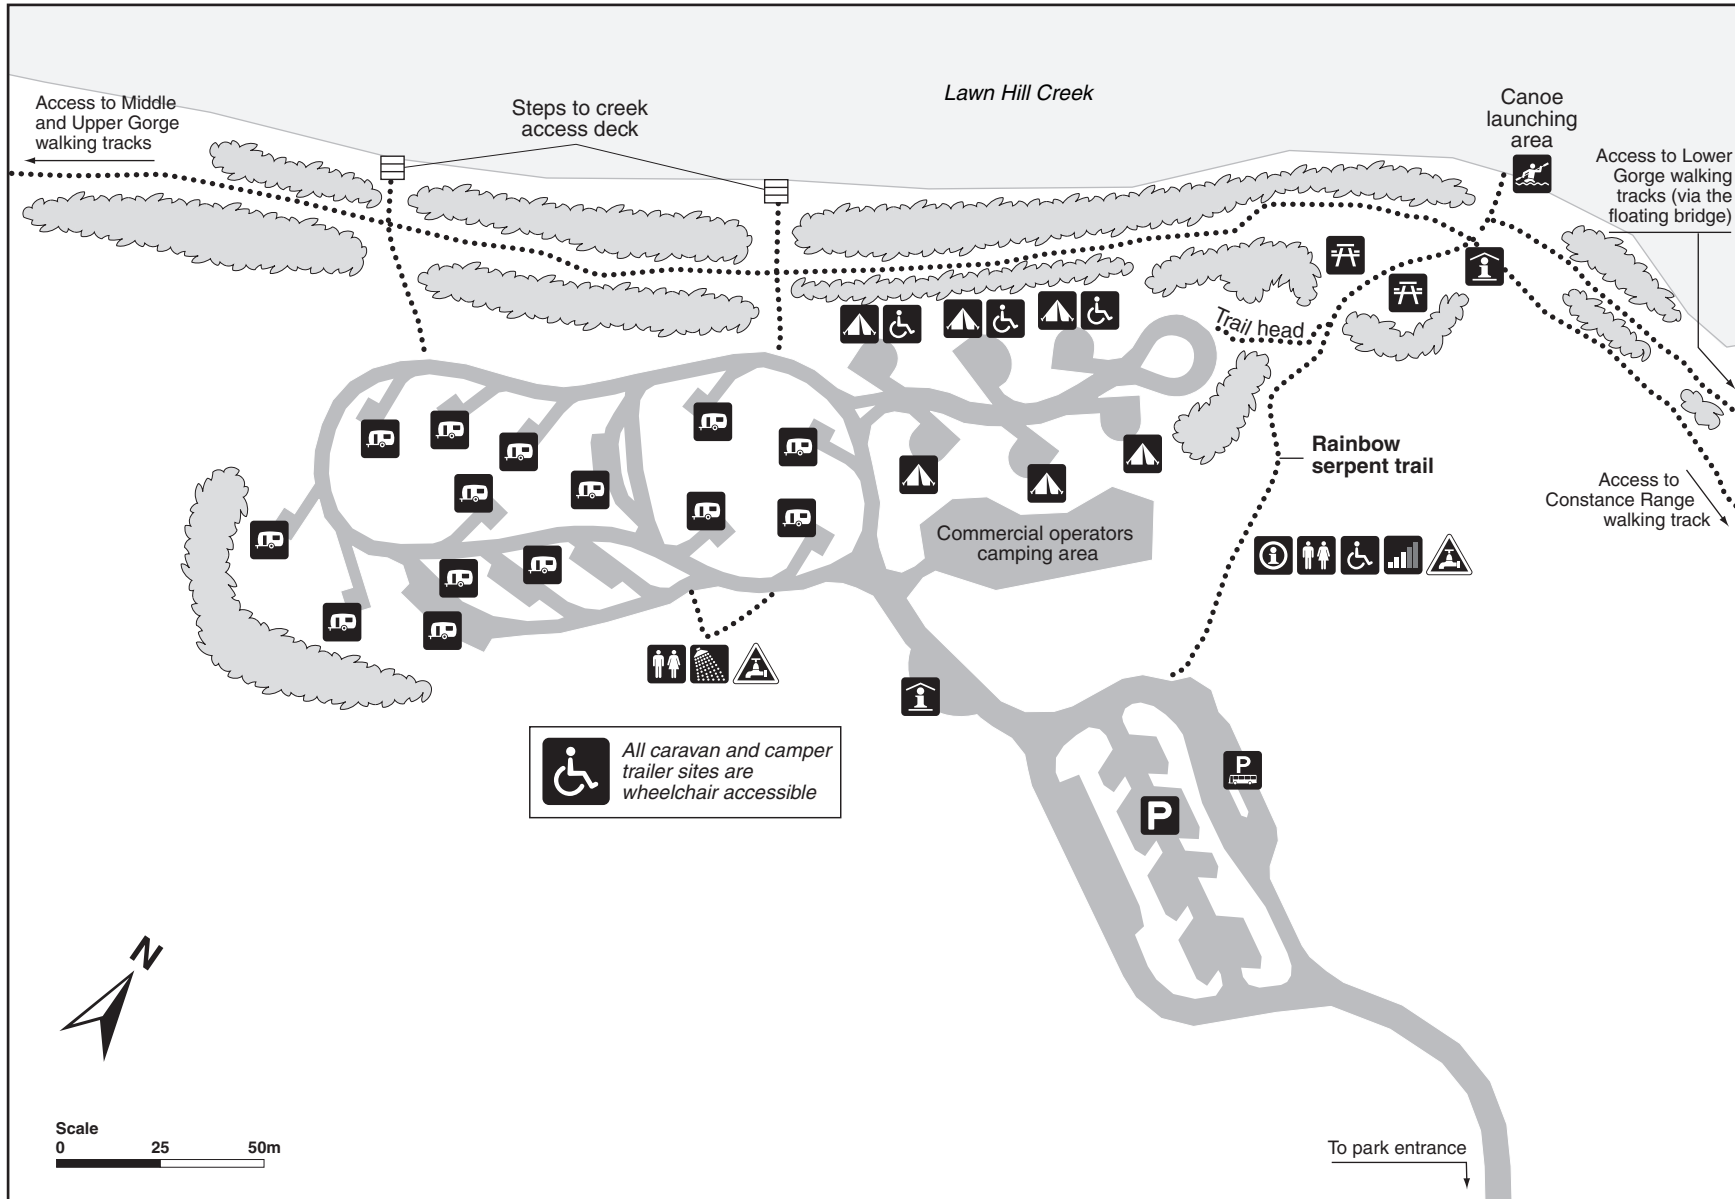

Lawn Hill Gorge camping area map

Boodjamulla (Lawn Hill) National Park

Legend

- Creek
- Road
- Walking track
- Vegetation
- Parking
- Bus parking
- Information
- Information shelter
- Wheelchair access
- Mobile phone (limited coverage)
- Toilets
- Shower
- Tent site
- Picnic table
- Caravan and camper trailer sites
- Paddle craft
- Tap water (treat before drinking)

© State of Queensland. Queensland Parks and Wildlife Service. MA591 June 2021