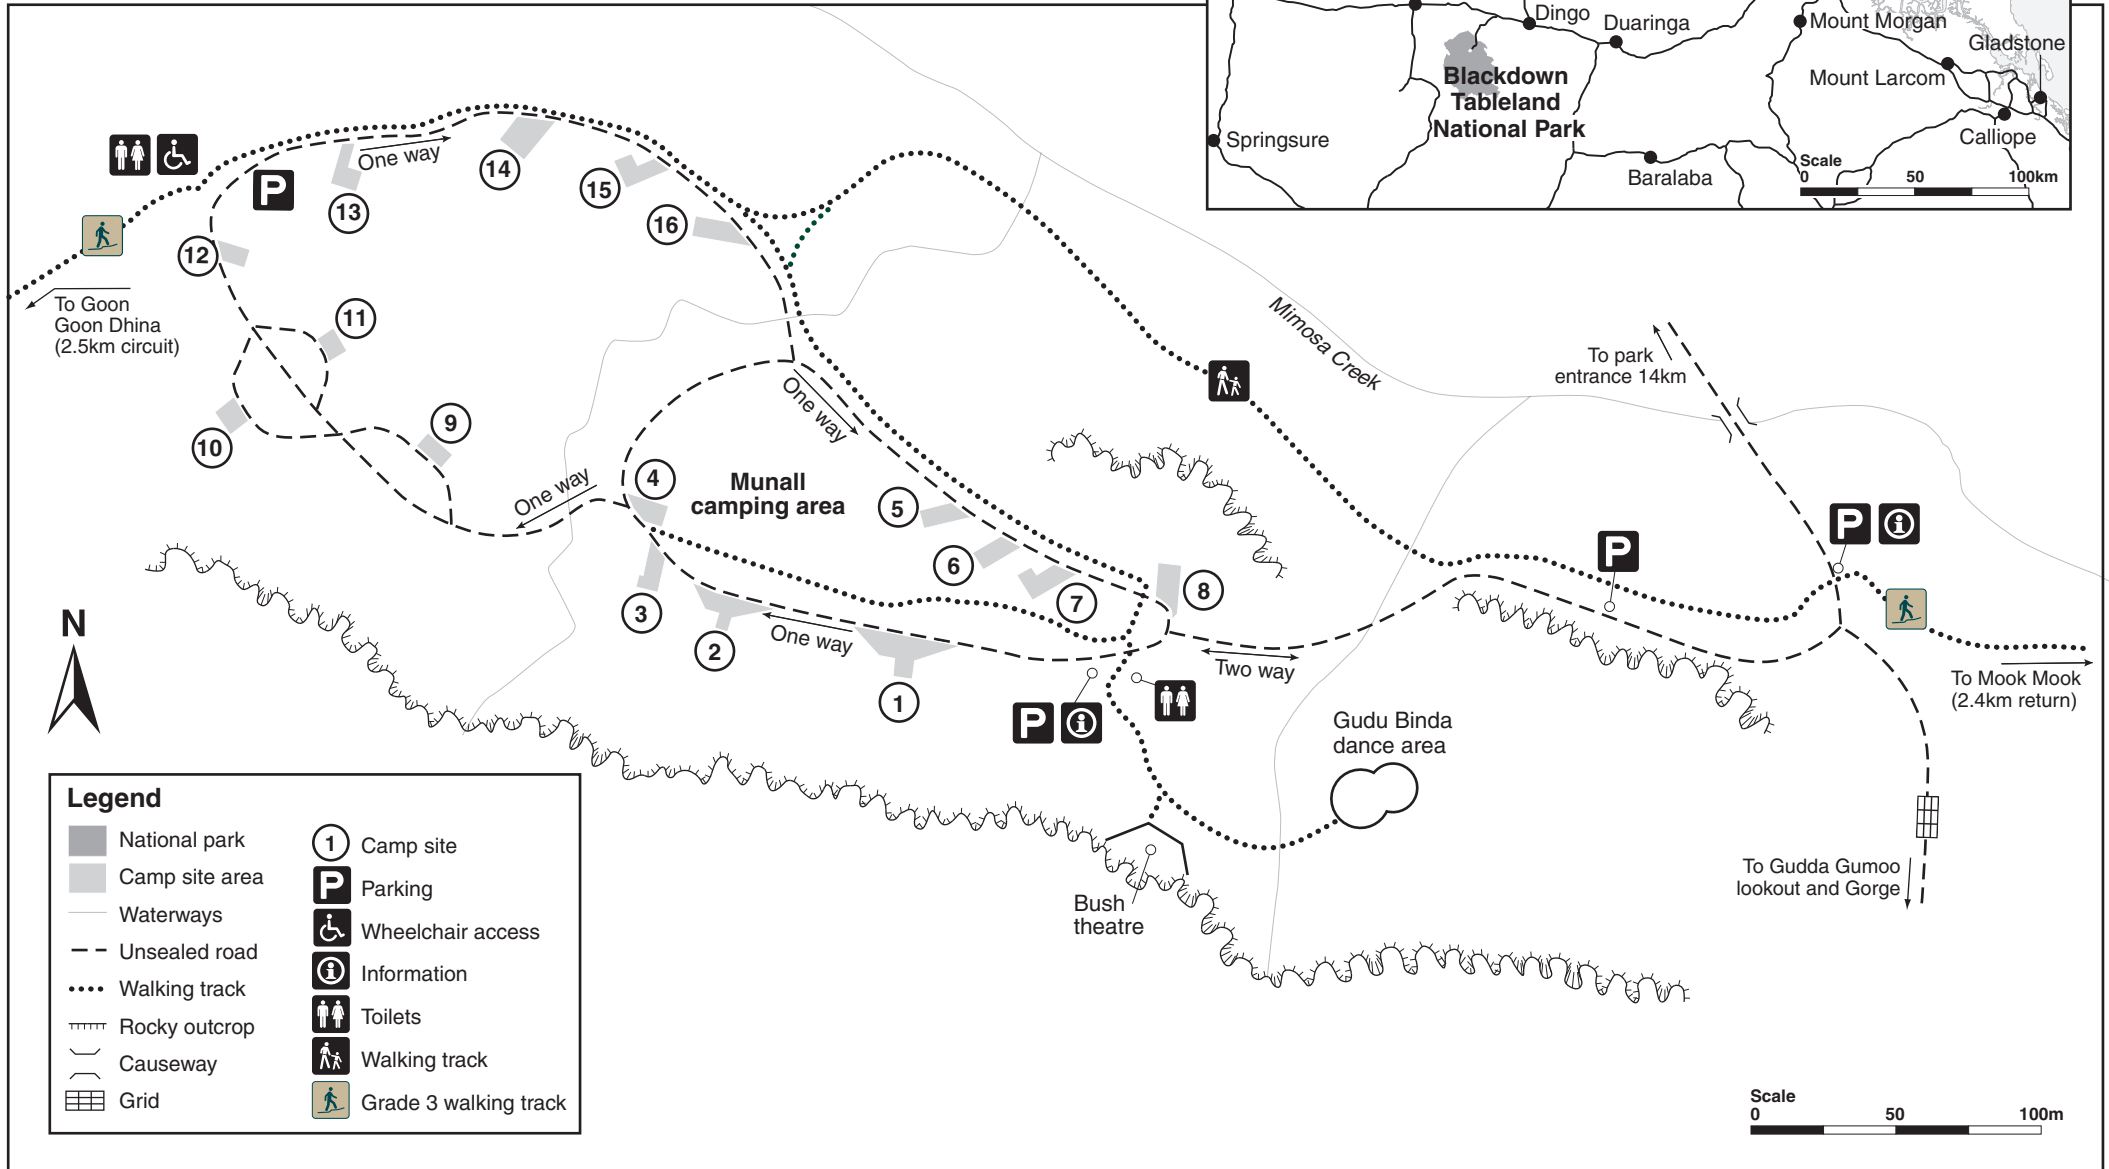

Munall camping area map

Blackdown Tableland National Park

Legend

National park	Camp site
Camp site area	Parking
Waterways	Wheelchair access
Unsealed road	Information
Walking track	Toilets
Rocky outcrop	Walking track
Causeway	Grade 3 walking track
Grid	

© State of Queensland, Queensland Parks and Wildlife Service, MA627 March 2022