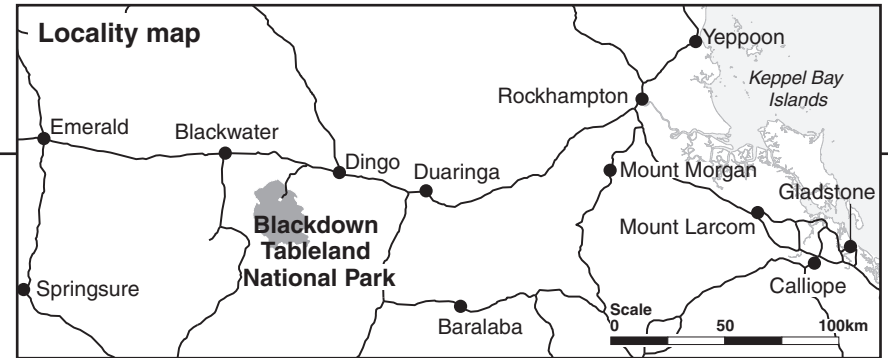

Munall camping area map

Blackdown Tableland National Park

Legend

National park	Camp site
Camp site area	Parking
Waterways	Wheelchair access
Unsealed road	Information
Walking track	Toilets
Rocky outcrop	Walking track
Causeway	Grade 3 walking track
Grid	