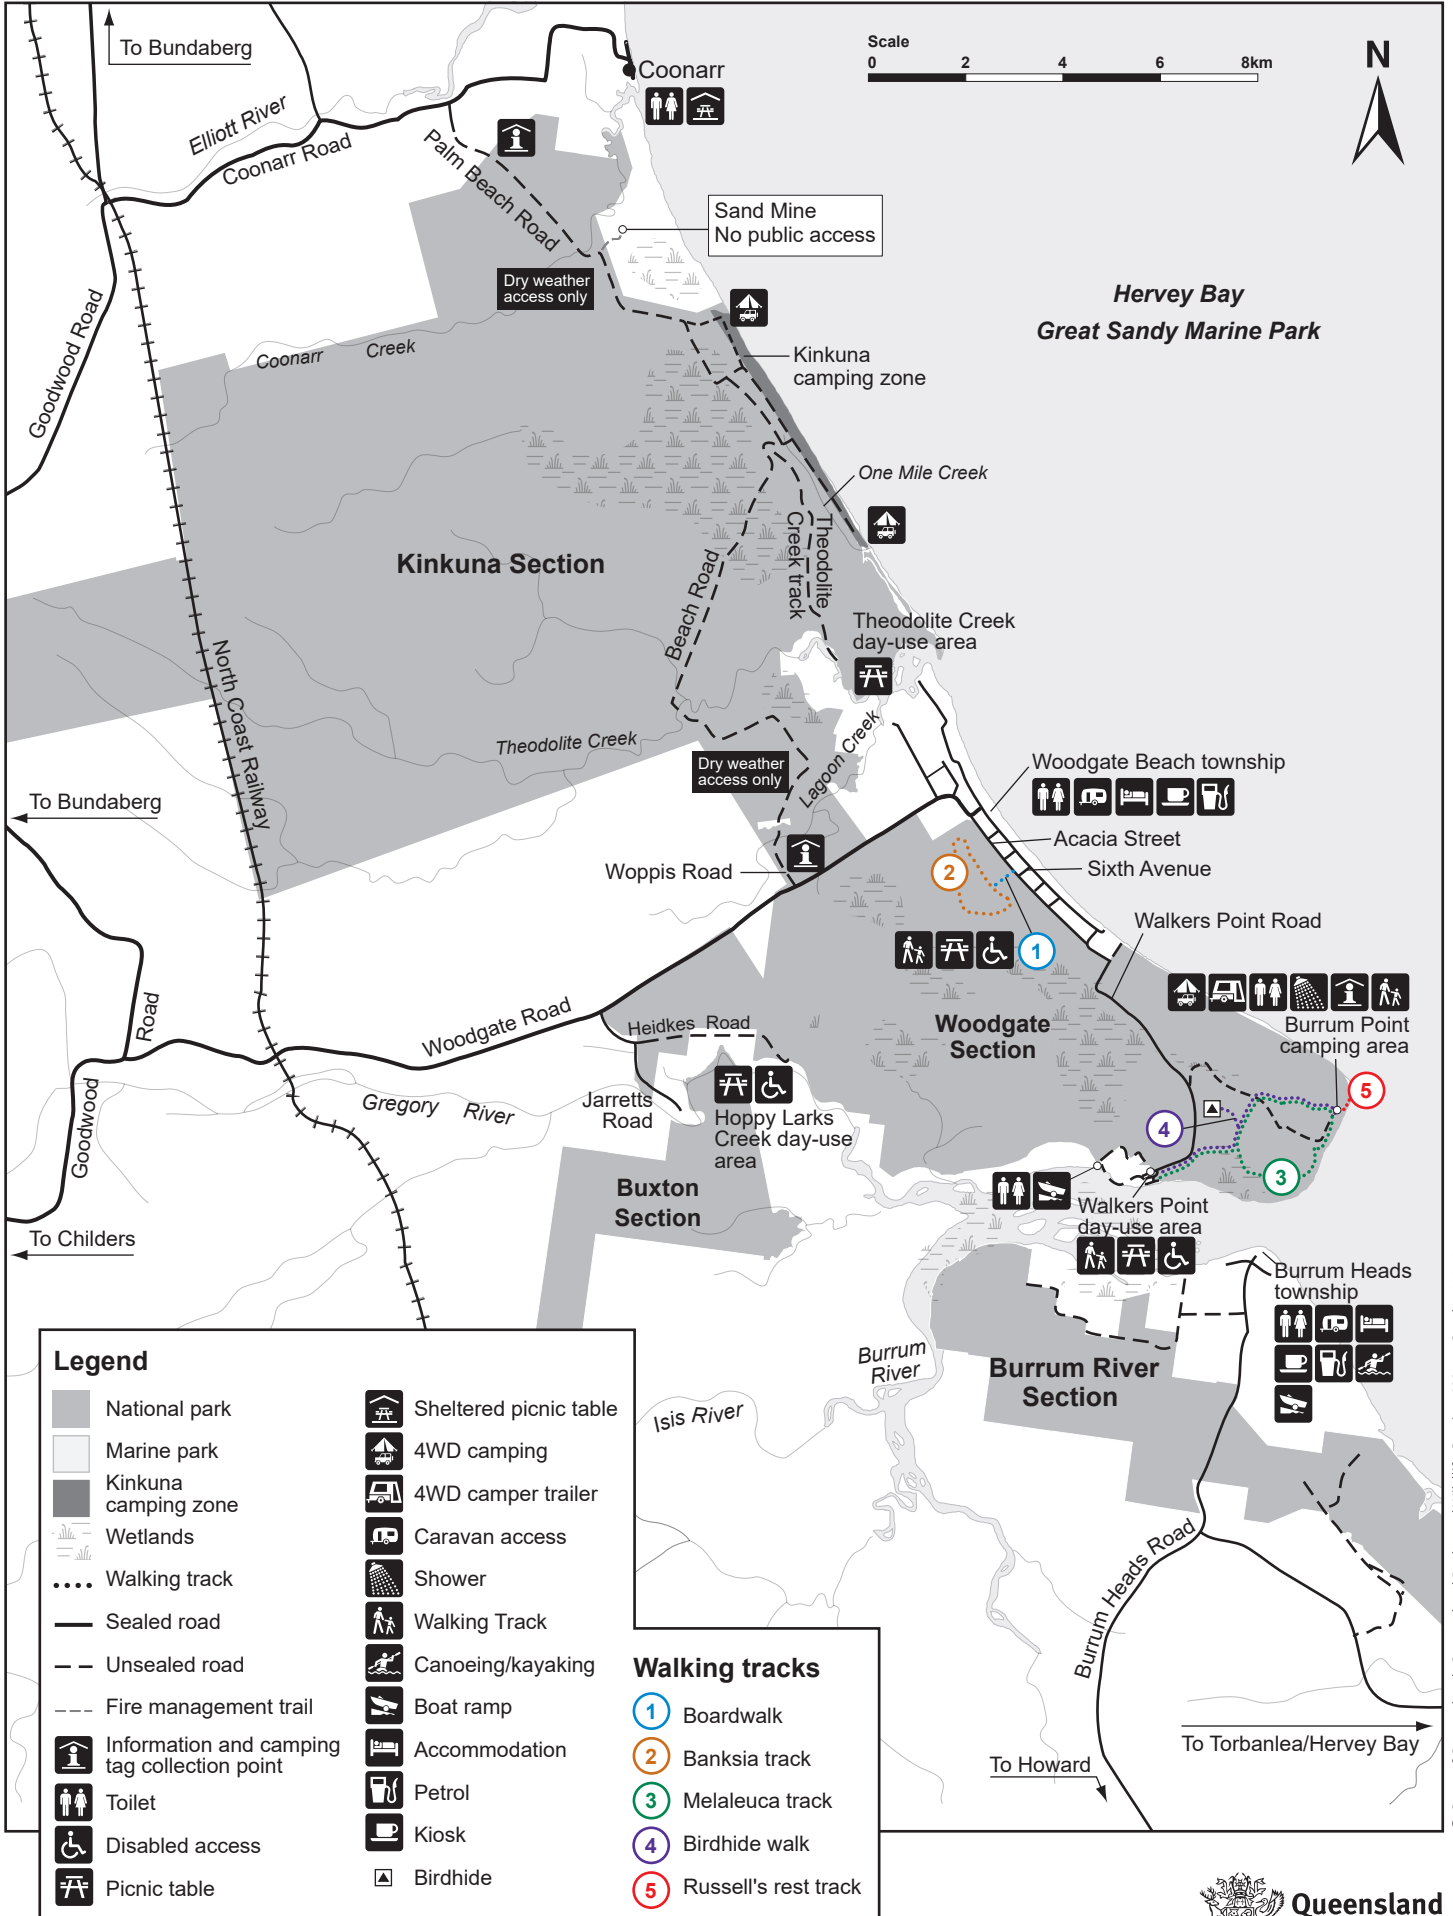

Burrum Coast National Park map

Kinkuna, Woodgate, Burrum Heads and Buxton sections

© State of Queensland. Queensland Parks and Wildlife Service. MA512. October. 2023